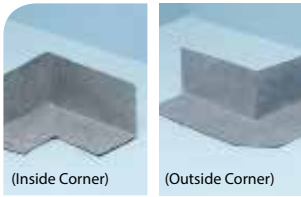

! Important information

i Please note

📦 Scope of delivery

🔧 Options

🏠 Tileable surfaces

wedi Accessories | Corner Sealing Tape, Fleece Laminated

Description	Length of Side Piece	Unit/Box	Item #
Waterproof inside corner sealing tape, fleece laminated	4 3/4" x 4 3/4" x 2 1/4"	2 pcs/pack	09-51-30/001
Waterproof outside corner sealing tape, fleece laminated	4 1/2" x 4 1/2" x 2 1/4"	2 pcs/pack	09-51-35/001