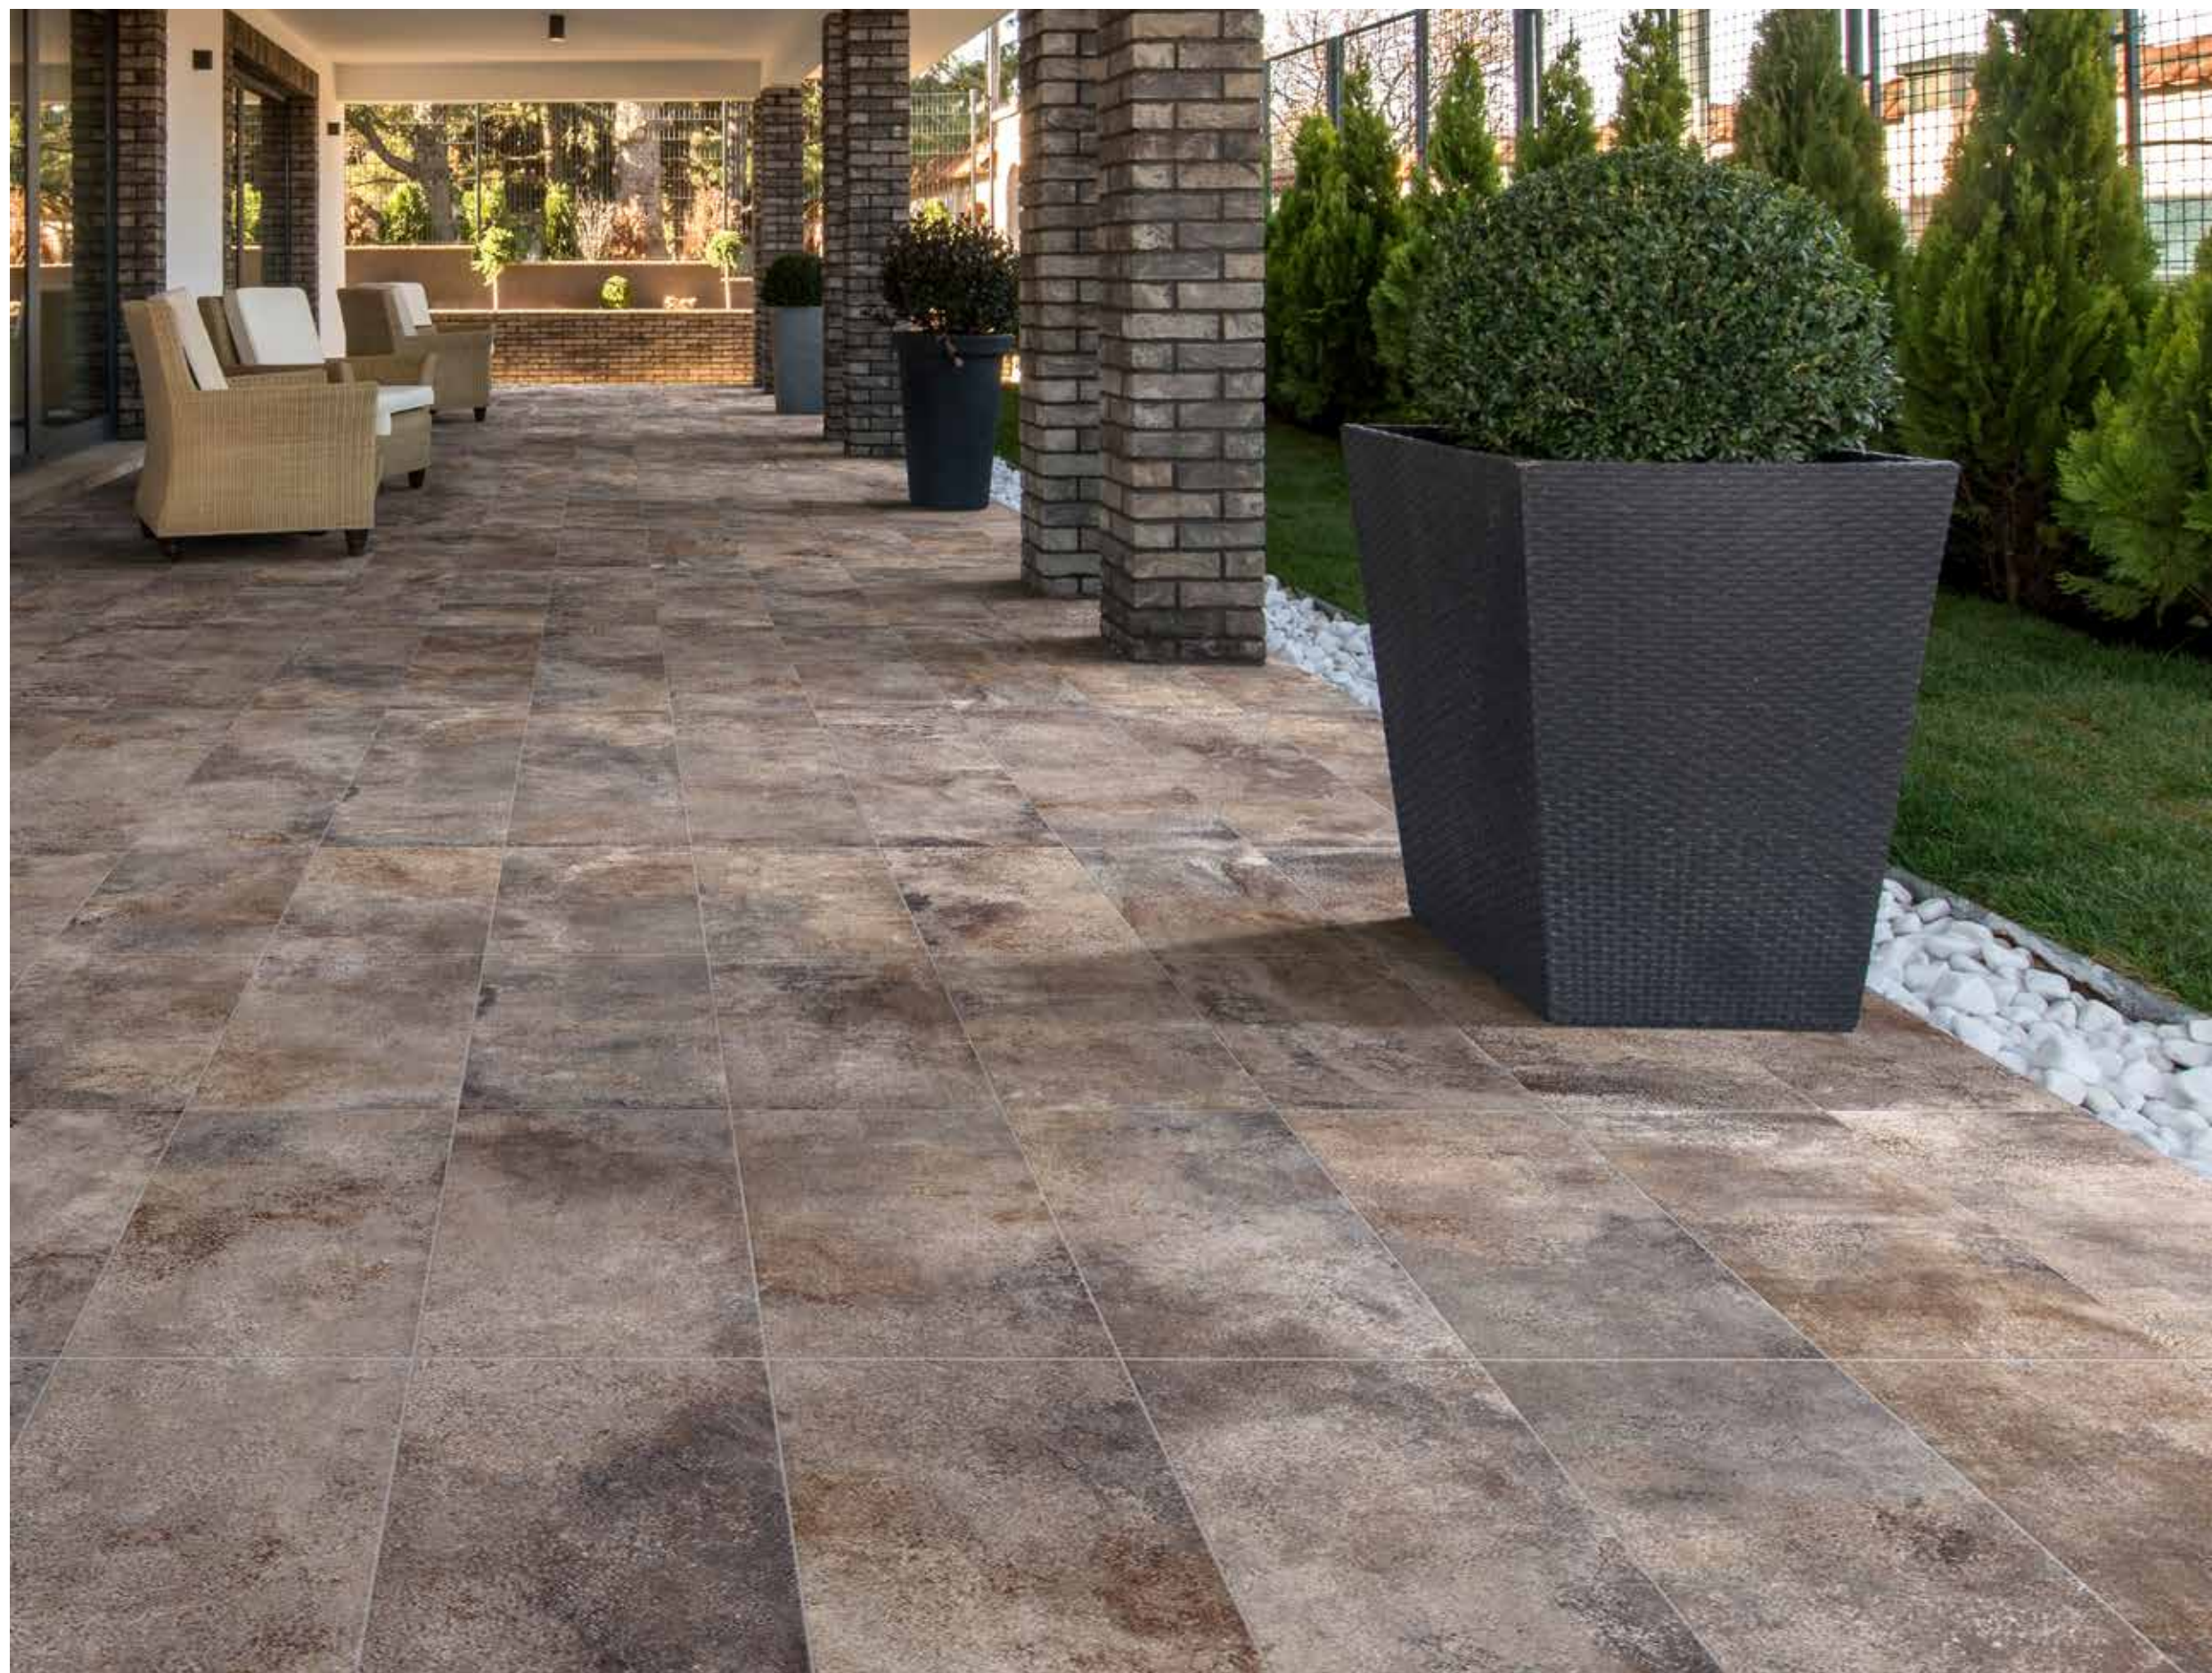

DYNAMIC **HD** IMAGING®

HIGH DEFINITION INKJET PORCELAIN