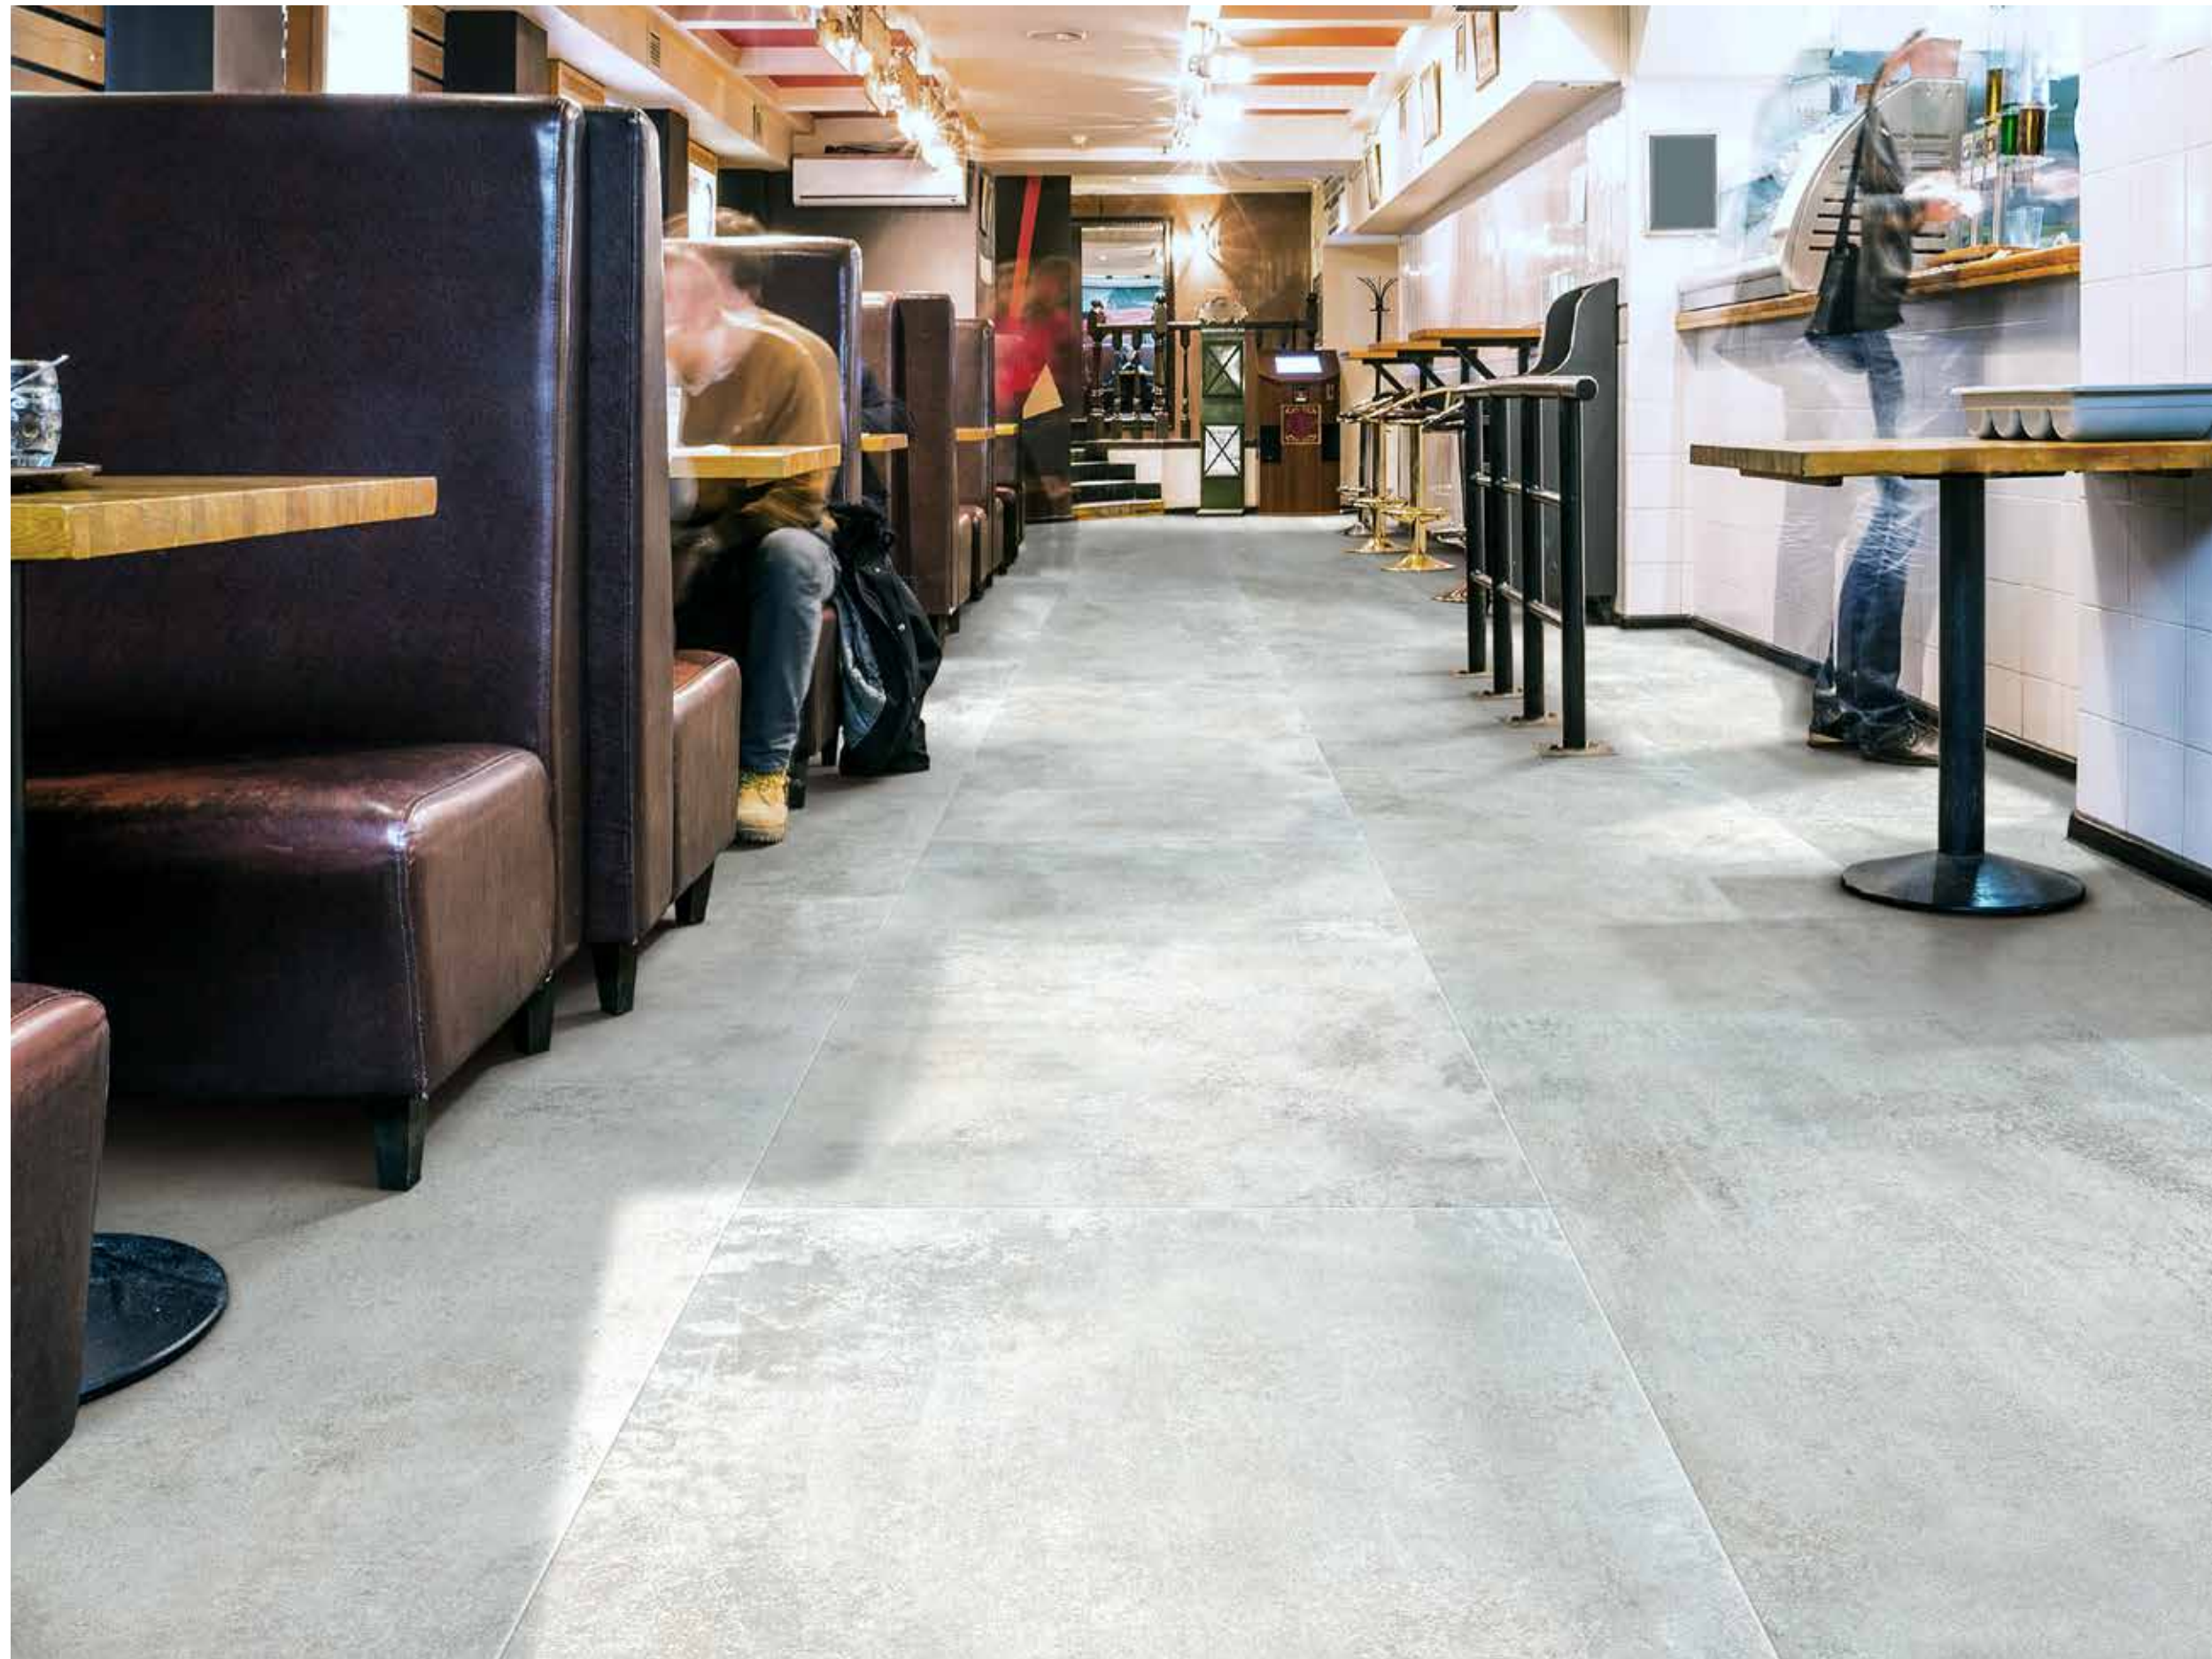

DYNAMIC **HD** IMAGING®

HIGH DEFINITION INKJET PORCELAIN