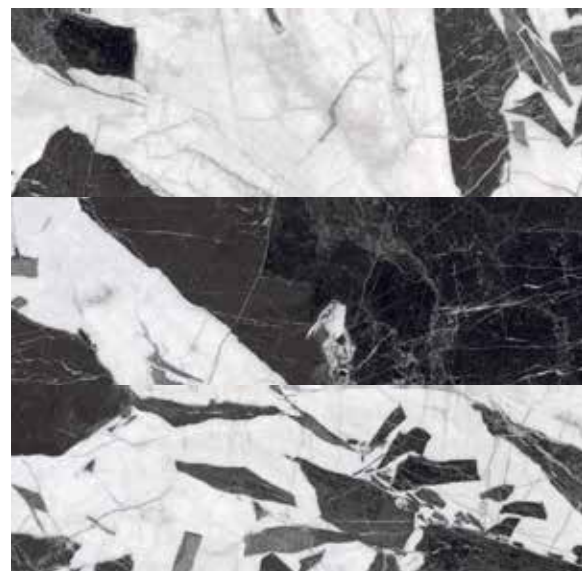

I N K W E L L

*Italian Design & Craftsmanship*

M A D E I N U S A

DYNAMIC **HD** IMAGING®

HIGH DEFINITION INKJET PORCELAIN

I N K W E L L

I N K W E L L

6" X 36"  
Rectified

DYNAMIC **HD** IMAGING®

HIGH DEFINITION INKJET PORCELAIN