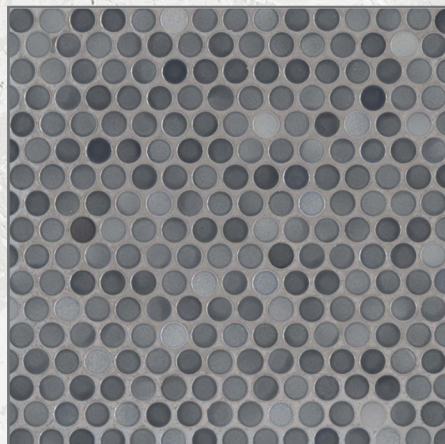

GRIGIO MIX GLOSSY