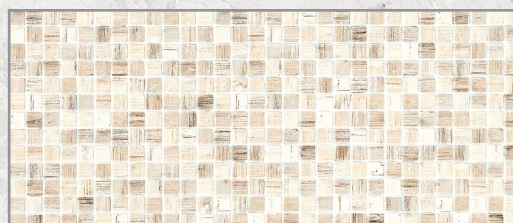

YUTE LINE

YUTE BAMBOO

RAPHIA 3D

RAPHIA SPACCATELLA

FLOU

MFG. ERMES

SIZE	COLOR	PRICE
8X24	FLOU WHITE	\$ 3.89 S/F
8X24	FLOU PEARL	\$ 3.89 S/F
8X24	FLOU AVIO BOMBE	\$ 3.89 S/F
8X24	FLOU PEARL BOMBE	\$ 3.89 S/F
8X24	FLOU PLUMB BOMBE	\$ 3.89 S/F
8X24	FLOU WHITE BOMBE	\$ 3.89 S/F