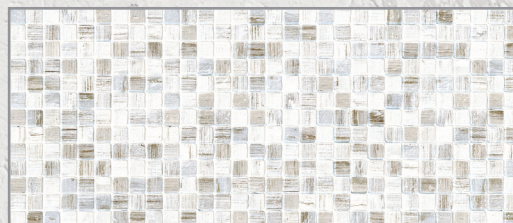

YUCCA SPACCATELLA