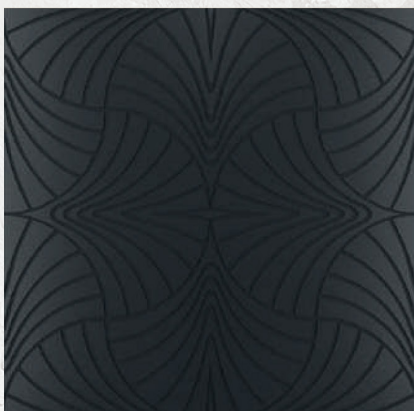

BLACK PIUMA ON
MATT BLACK