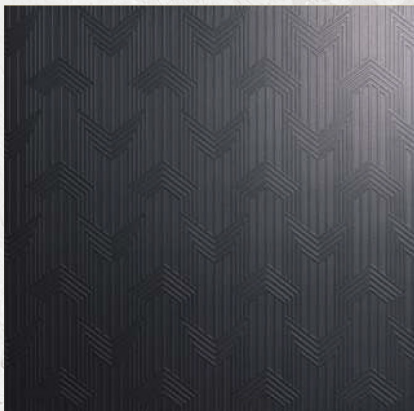

BLACK GEOMETRIA
ON MATT BLACK