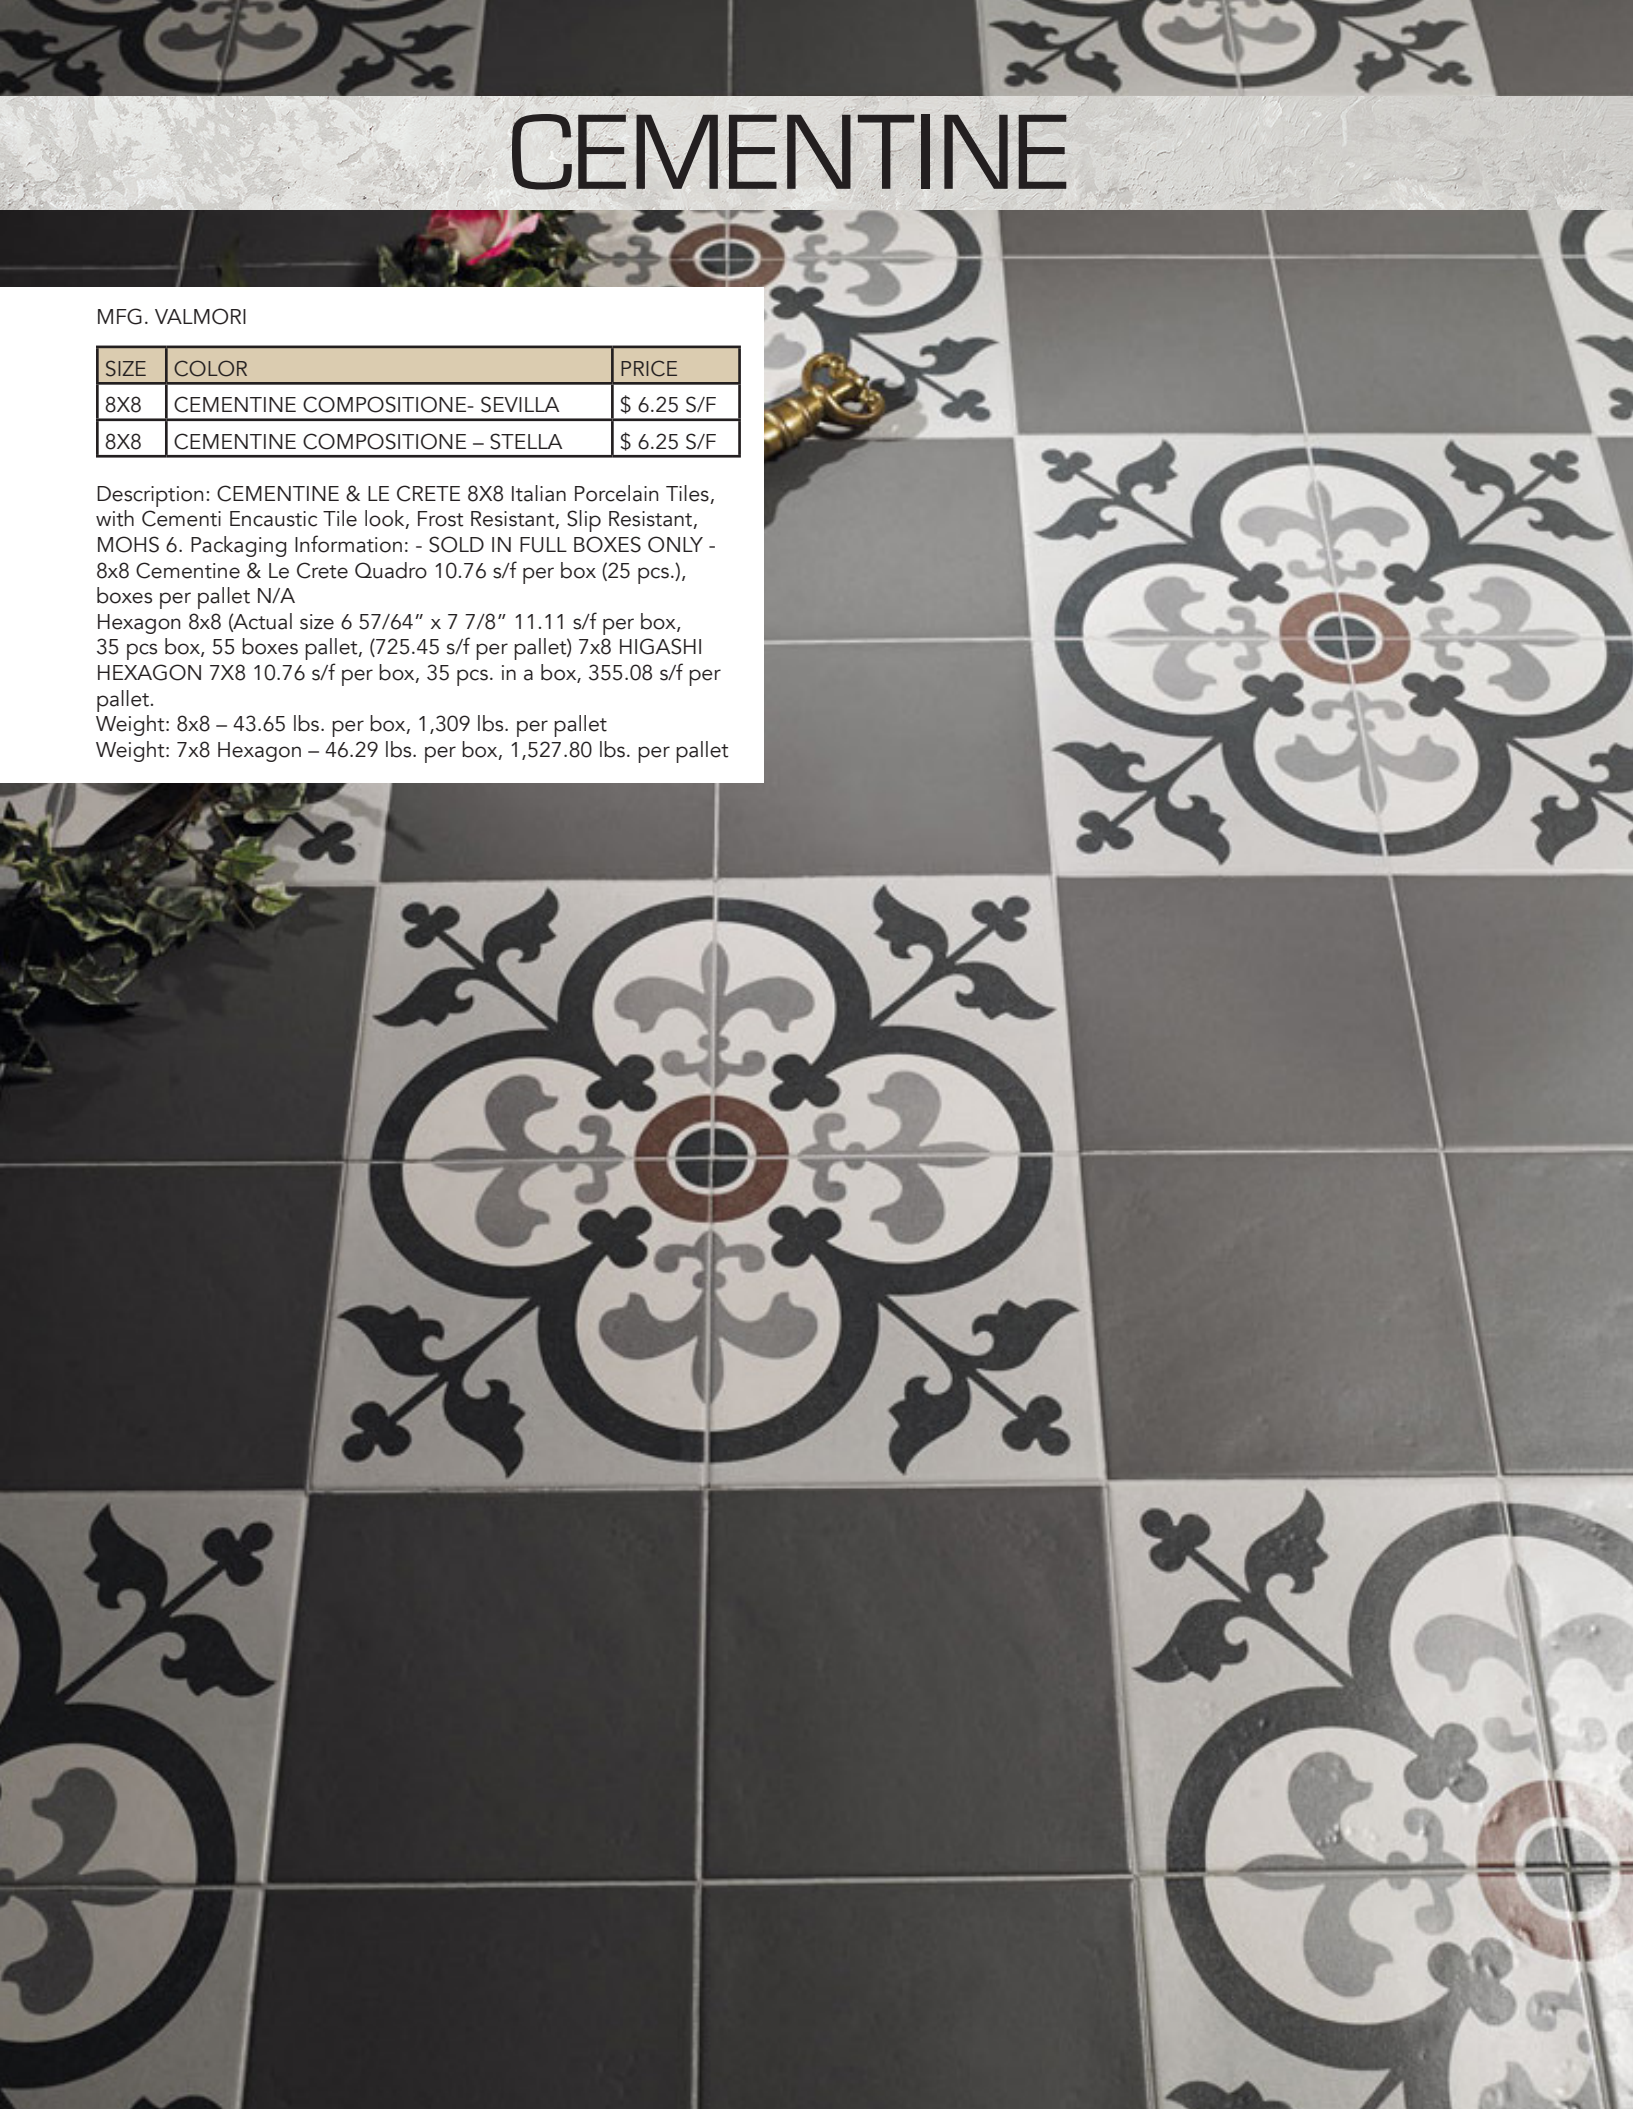

CEMENTINE

MFG. VALMORI

SIZE	COLOR	PRICE
8X8	CEMENTINE COMPOSITIONE- SEVILLA	$ 6.25 S/F
8X8	CEMENTINE COMPOSITIONE – STELLA	$ 6.25 S/F

Description: CEMENTINE & LE CRETE 8X8 Italian Porcelain Tiles, with Cementi Encaustic Tile look, Frost Resistant, Slip Resistant, MOHS 6. Packaging Information: - SOLD IN FULL BOXES ONLY - 8x8 Cementine & Le Crete Quadro 10.76 s/f per box (25 pcs.), boxes per pallet N/A

Hexagon 8x8 (Actual size 6 57/64" x 7 7/8" 11.11 s/f per box, 35 pcs box, 55 boxes pallet, (725.45 s/f per pallet) 7x8 HIGASHI HEXAGON 7X8 10.76 s/f per box, 35 pcs. in a box, 355.08 s/f per pallet.

Weight: 8x8 – 43.65 lbs. per box, 1,309 lbs. per pallet

Weight: 7x8 Hexagon – 46.29 lbs. per box, 1,527.80 lbs. per pallet