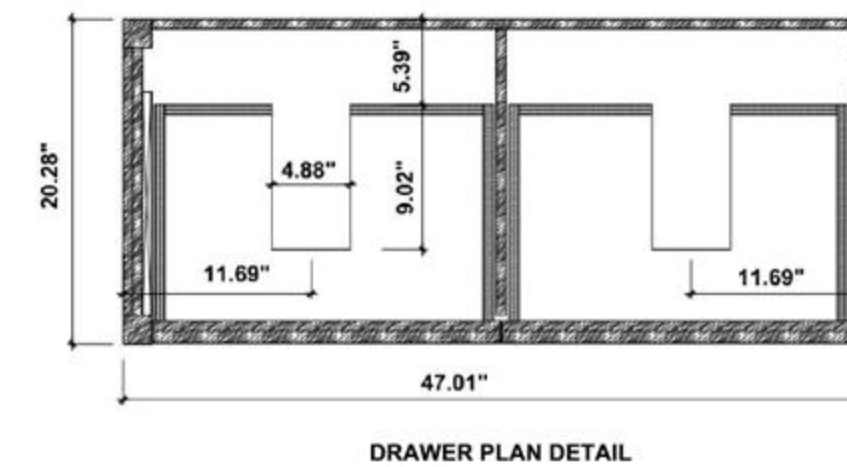

Cabinet: 58.7"W x 21.5"D x 33.1"H

Top: 59.1"W x 21.7"D x 2.4"H

Overall Dimensions: 59.1"W x 21.7"D x 35.4"H

FRONT ELEVATION

SIDE ELEVATION

DRAWER PLAN DETAIL

Winchester 60"

Ocala 60-inch

VEEMON-48"

Portree 48-inch (Single-Sink; Freestanding)

Portree 48-inch:

- **Color Options:** Matte White / Walnut
- **Countertop:** 1-Single faucet hole Premium Pure White Quartz
- **Vanity Base:** Multi-layer Engineering Wood
- **Sink:** Ceramic
- **Overall:** 1 Door and 2 Drawers
- **Dimensions:**
 - Cabinet: 47.01"W x 20.28"D x 29.72"H
 - Countertop: 47.24"W x 20.47"D x 0.79"H
 - Sink: 23.62"W x 14.57"D x 5.12"H
 - Overall Dimensions: 47.24"W x 20.47"D x 35.63"H

PORTREE-48"

Bibury 48-inch

(Double-Sink; Freestanding)

Bibury 48-inch:

- **Colors Options:** Chestnut Oak / Whitewash Oak
- **Countertop:** 2-Single faucet hole premium Black Marquina Quartz
- **Vanity Base:** Multi-layer Engineering Wood
- **Sink:** Premium Black Marquina Quartz
- **Overall:** 2 Drawers with Open Shelves
- **Dimensions:**
 - Cabinet: 47.01"W x 20.28"D x 32.28"H
 - Top: 47.24"W x 20.47"D x 3.54"H
 - Overall Dimensions: 47.24"W x 20.47"D x 35.82"H