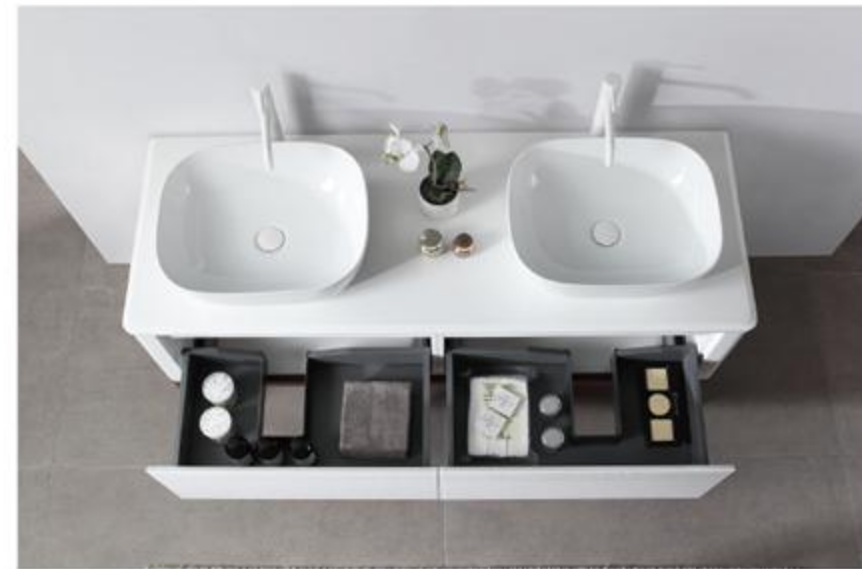

Cabinet: 58.83" W x 19.49" D x 17.32" H
 Countertop: 59.06" W x 19.69" D x 0.71" H
 Sink: 17.91" W x 12.80" D x 5.31" H
 Overall Dimensions: 59.06" W x 19.69" D x 23.34" H

OCALA 60"

Barcelona 60-inch

(Double-Sink; Wall Mount)

Barcelona 60-inch:

- **Color Options:** Forest Green / Dark Blue
- **Countertop Options:** 2-Single faucet hole Premium White Sintered Stone
- **Vanity Base:** Multi-layer Engineering Wood
- **Sink:** Ceramic
- **Overall:** 2 Drawers with 2 Inner Drawers
- **Dimensions:**
 - Cabinet: 58.66"W x 20.47"D x 20.47"H
 - Top: 59.06"W x 20.87"D x 0.47"H
 - Overall Dimensions: 59.06"W x 20.87"D x 20.94"H

Barcelona 60"

VANITY 60-INCH

Sebastian 60-inch (Double-Sink; Freestanding/Wall Mount)

Sebastian 60-inch:

- **Color Options:** Red Amber + Dark Walnut (Leg) / Gloss White + Dark Walnut (Leg)
- **Countertop:** 2-Single faucet hole Pure White Quartz
- **Vanity Base:** Multi-layer Engineering Wood
- **Sink:** Ceramic
- **Overall:** 2 Drawers
- **Dimensions:**

Cabinet: 58.82"W x 21.46"D x 29.92"H

Top: 59.06"W x 21.65"D x 0.79"H

Sink: 19.29"W x 15.55"D x 5.91"H

Overall Dimensions: 59.06"W x 21.65"D x 36.62"H

SEBASTIAN 60"

Marfa 60-inch

(Double-Sink; Wall Mount)

Marfa 60-inch: