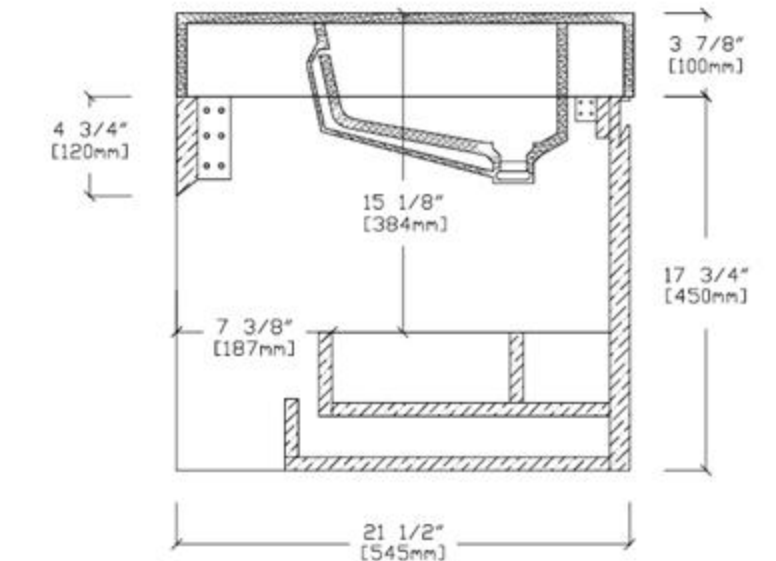

Lugano-42"

VANITY 42-INCH

Manarola 42-inch (Single-Sink; Wall Mount; Open Shelves)

Manarola 42-inch:

- **Color Options:** Red Amber + Walnut / Matte Black + Matte White
- **Countertop:** 1-Single faucet hole Premium Quartz
- **Vanity Base:** Multi-layer Engineering Wood
- **Sink:** Ceramic
- **Overall:** 1 Drawer with Open Shelves
- **Dimensions:**
 Cabinet: 41.5"W x 21.5"D x 17.75"H
 Top: 41.88"W x 21.63"D x 3.88"H
 Overall Dimensions: 41.88"W x 21.63"D x 21.63"H