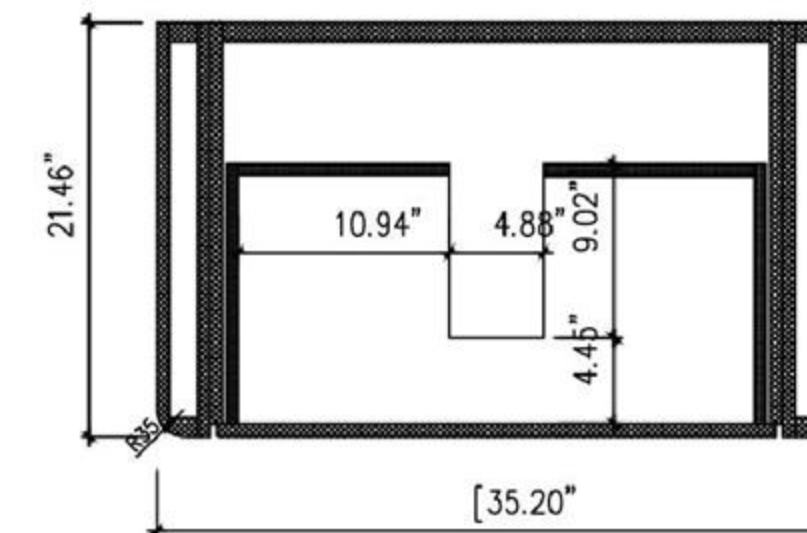

DRAWER PLAN DETAIL

Sebastian-36"