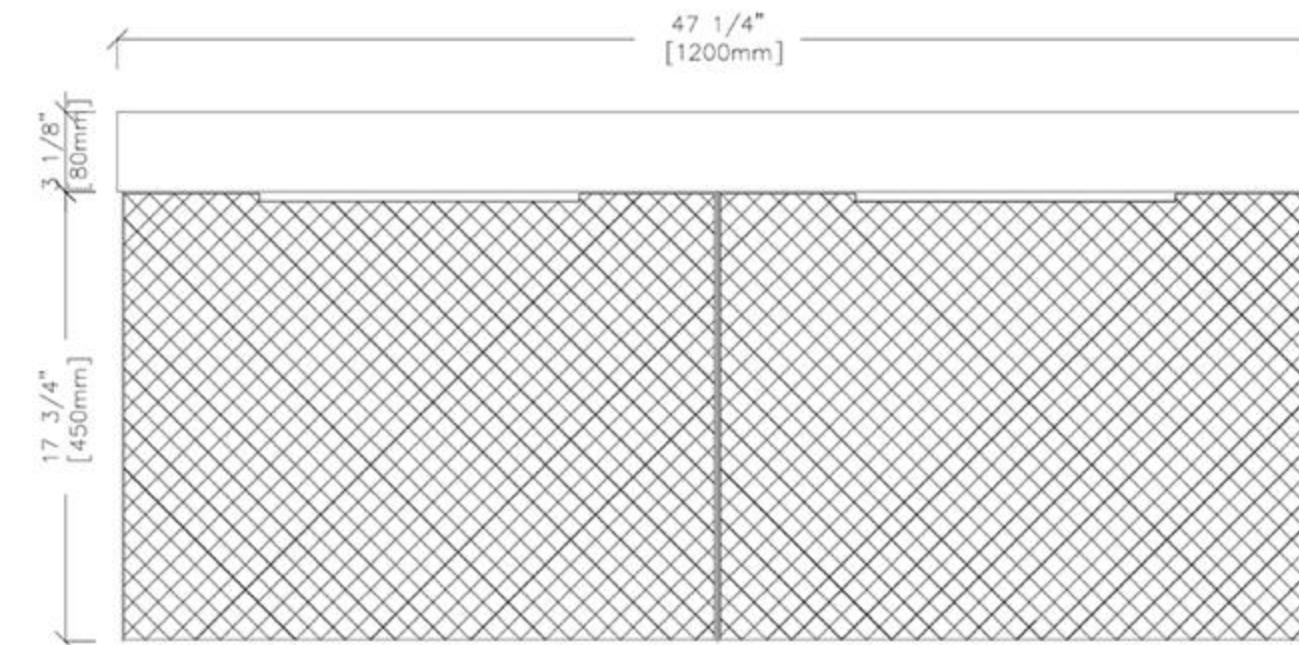

FRONT ELEVATION

MANAROLA-48"