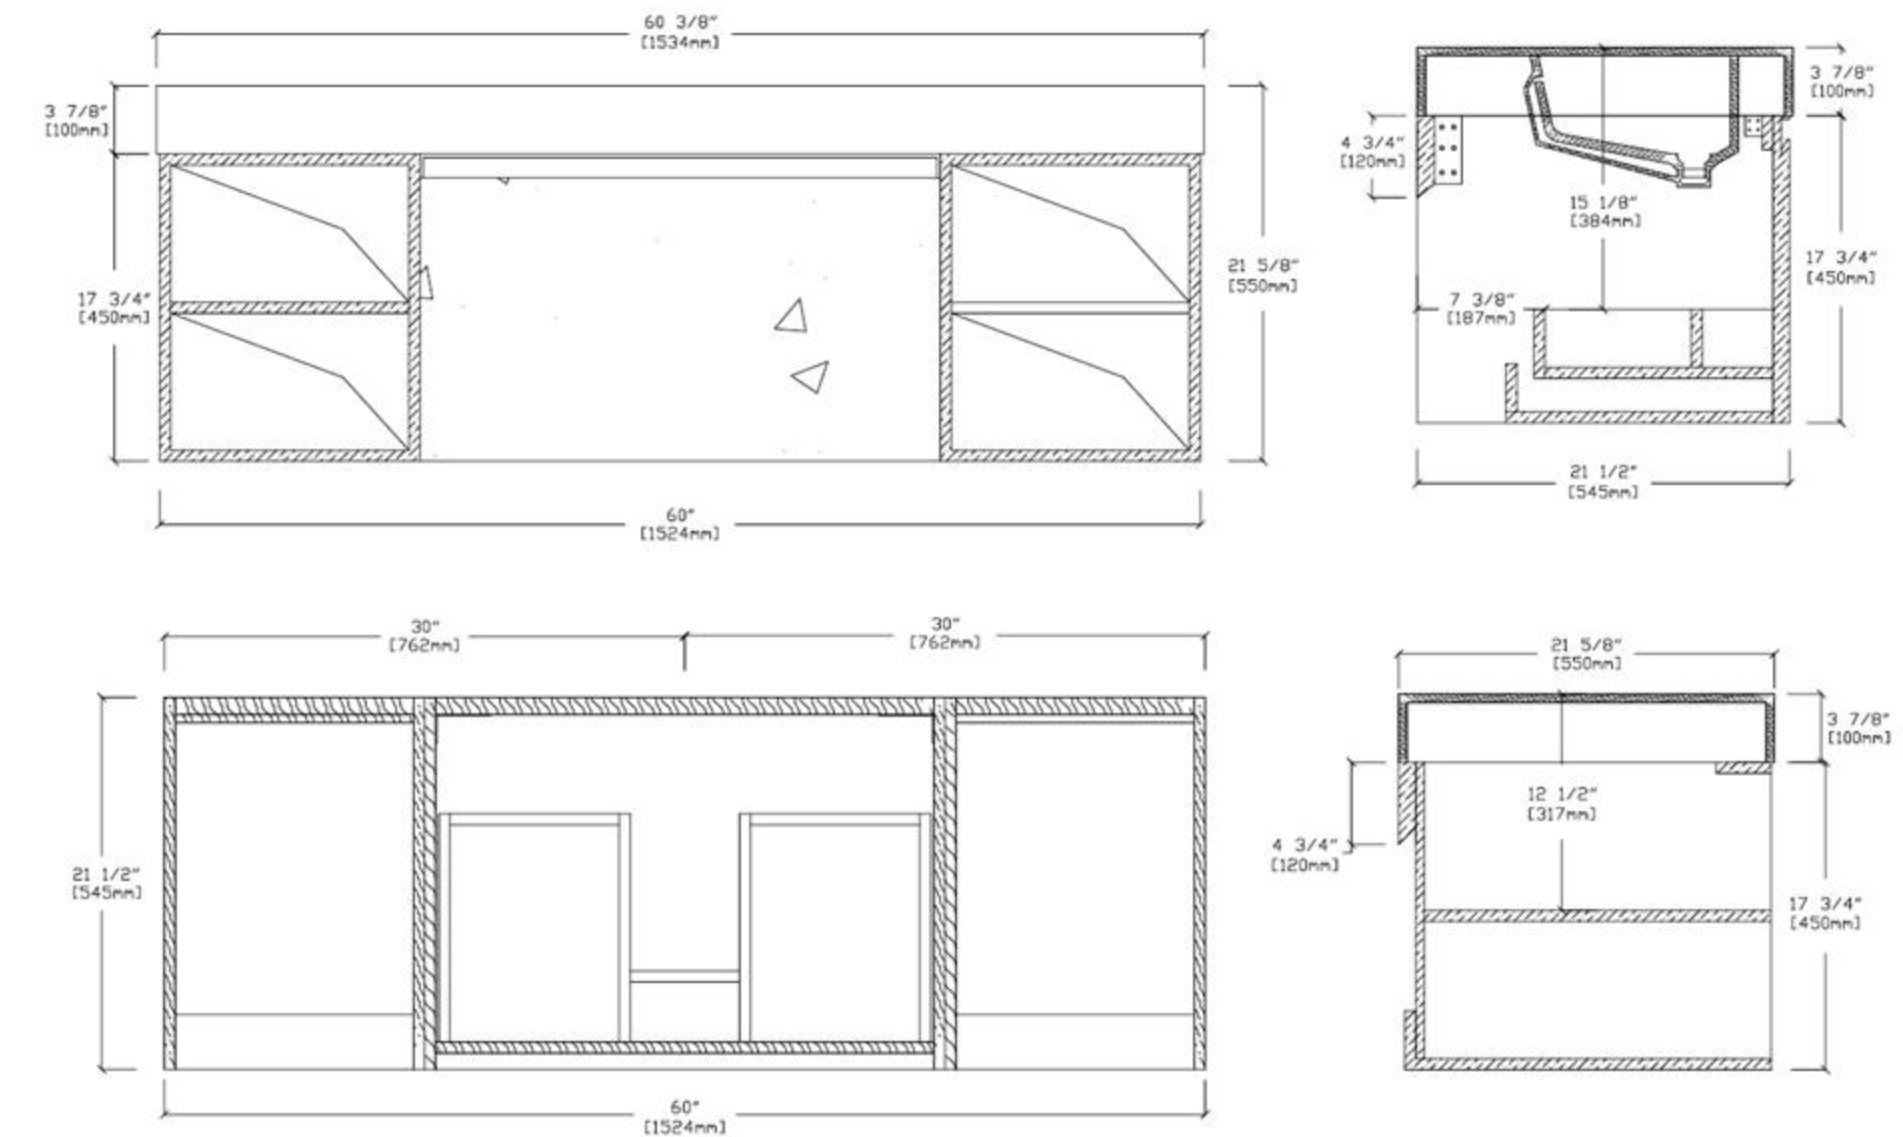

FRONT ELEVATION

SIDE ELEVATION

DRAWER PLAN DETAIL

Winchester-72"

Manarola 72-inch

(Double-Sink; Wall Mount)

Manarola 72-inch:

- **Color Options:** Black of Night / Light Gray
- **Countertop:** 2-Single faucet hole Premium Quartz
- **Vanity Base:** Multi-layer Engineering Wood
- **Sink:** Ceramic
- **Overall:** 2 Drawers
- **Dimensions:**
 - Cabinet: 72" W x 19 1/2" D x 17 3/4" H
 - Countertop: 72 1/2" W x 19 5/8" D x 3 7/8" H
 - Overall Dimensions: 72 1/2" W x 19 5/8" D x 21 5/8" H

PORTREE-60"

Bibury 60-inch

(Double-Sink; Freestanding)

Bibury 60-inch:

- **Colors Options:** Chestnut Oak / Whitewash Oak
- **Countertop:** 2-Single faucet hole premium Black Marquina Quartz
- **Vanity Base:** Multi-layer Engineering Wood
- **Sink:** Premium Black Marquina Quartz
- **Overall:** 2 Drawers with Open Shelves
- **Dimensions:**
 - Cabinet: 58.82"W x 20.28"D x 32.28"H
 - Top: 59.06"W x 20.47"D x 3.54"H
 - Overall Dimensions: 59.06"W x 20.47"D x 35.82"H

BIBURY-60"

Manarola 60-inch

(Single-Sink; Wall Mount; Open Shelves)

Manarola 60-inch:

- **Color Options:** Red Amber + Walnut / Matte Black + Matte White
- **Countertop:** 1-Single faucet hole Premium Quartz
- **Vanity Base:** Multi-layer Engineering Wood
- **Sink:** Ceramic
- **Overall:** 1 Drawer with Open Shelves
- **Dimensions:**
 - Cabinet: 60 W x 21 1/2" D x 17 3/4" H
 - Countertop: 60 3/8" W x 21 5/8" D x 3 7/8" H
 - Overall Dimensions: 60 3/8" W x 21 5/8" D x 21 5/8" H

MANAROLA-60 "

VANITY 60-INCH

Manarola 60-inch (Double-Sink; Wall Mount)

Manarola 60-inch:

- **Colors Options:** Black of Night / Light Gray
- **Countertop:** 2-Single faucet hole Premium Quartz
- **Vanity Base:** Multi-layer Engineering Wood
- **Sink:** Ceramic
- **Overall:** 2 Drawers
- **Dimensions:**
 - Cabinet: 57 7/8" W x 19 1/2" D x 17 3/4" H
 - Countertop: 58 1/4" W x 19 5/8" D x 3 7/8" H
 - Overall Dimensions: 58 1/4" W x 19 5/8" D x 21 5/8" H