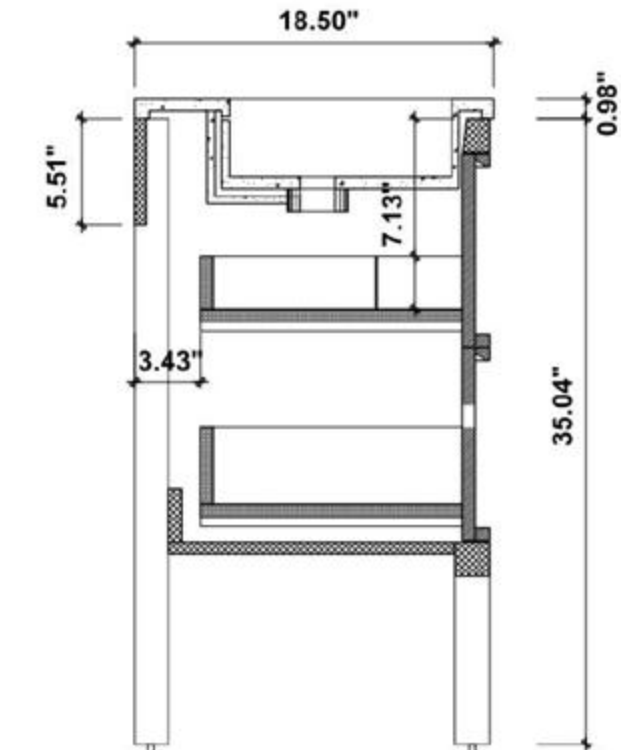

➤ Dimensions:

Cabinet: 47.01"W x 18.31"D x 35.04"H

Top: 47.24"W x 18.50"D x 0.98"H

Overall Dimensions: 47.24"W x 18.50"D x 36.02"H

FRONT ELEVATION

SIDE ELEVATION

DRAWER PLAN DETAIL

ANNECY-48"

Cabinet: 35.2"W x 20.28"D x 32.28"H

Top: 35.43"W x 20.47"D x 3.54"H

Overall Dimensions: 35.43"W x 20.47"D x 35.82"H

FRONT ELEVATION

SIDE ELEVATION

DRAWER PLAN DETAIL

Bibury 36"

Sebastian 36-inch (Single-Sink; Freestanding/Wall Mount)

FRONT ELEVATION

SIDE ELEVATION

DRAWER PLAN DETAIL

Sebastian-36"

Veemon 36-inch

(Single-Sink; Freestanding/Wall Mount)

Veemon 36-inch:

- **Color Options:** Pine Mist + Gold Metal / Walnut + Black Metal
- **Countertop:** 1-Single faucet hole Premium Pure White Quartz
- **Vanity Base:** Multi-layer Engineering Wood
- **Sink:** Ceramic
- **Overall:** 2 Doors
- **Dimensions:**
 - Cabinet: 36"W x 19.69"D x 31.69"H
 - Top: 36"W x 19.69"D x 3.94"H
 - Overall Dimensions: 36"W x 19.69"D x 35.63"H

Cabinet: 35.2"W x 18.31"D x 35.04"H

Top: 35.43"W x 18.50"D x 0.98"H

Overall Dimensions: 35.43"W x 18.50"D x 36.02"H

FRONT ELEVATION

SIDE ELEVATION

DRAWER PLAN DETAIL

ANNECY-36"

Colmar 36-inch (Single-Sink; Freestanding)