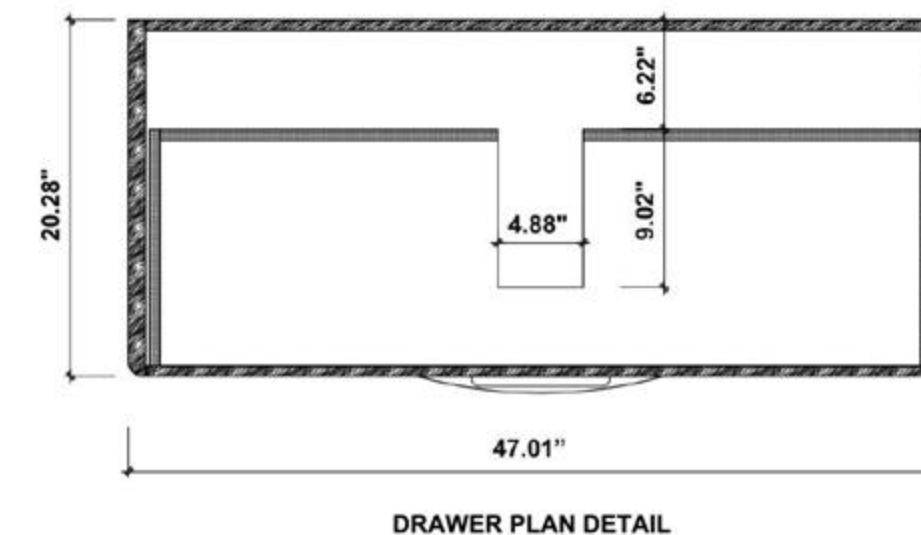

Colmar 48-inch:

- **Color Options:** Olive Green / Whitewash Oak
- **Countertop:** 1-Single faucet hole Premium Grade ATH Solid Surface (Matte Finish)
- **Vanity Base:** Multi-layer Engineering Wood
- **Sink:** Premium Grade ATH Solid Surface (Matte Finish)
- **Overall:** 2 Drawers
- **Dimensions:**
  - Cabinet: 47.01"W x 20.28"D x 31.10"H
  - Top: 47.24"W x 20.47"D x 0.79"H
  - Sink: 22.83"W x 14.96"D x 4.72"H
  - Overall Dimensions: 47.24"W x 20.47"D x 36.61"H