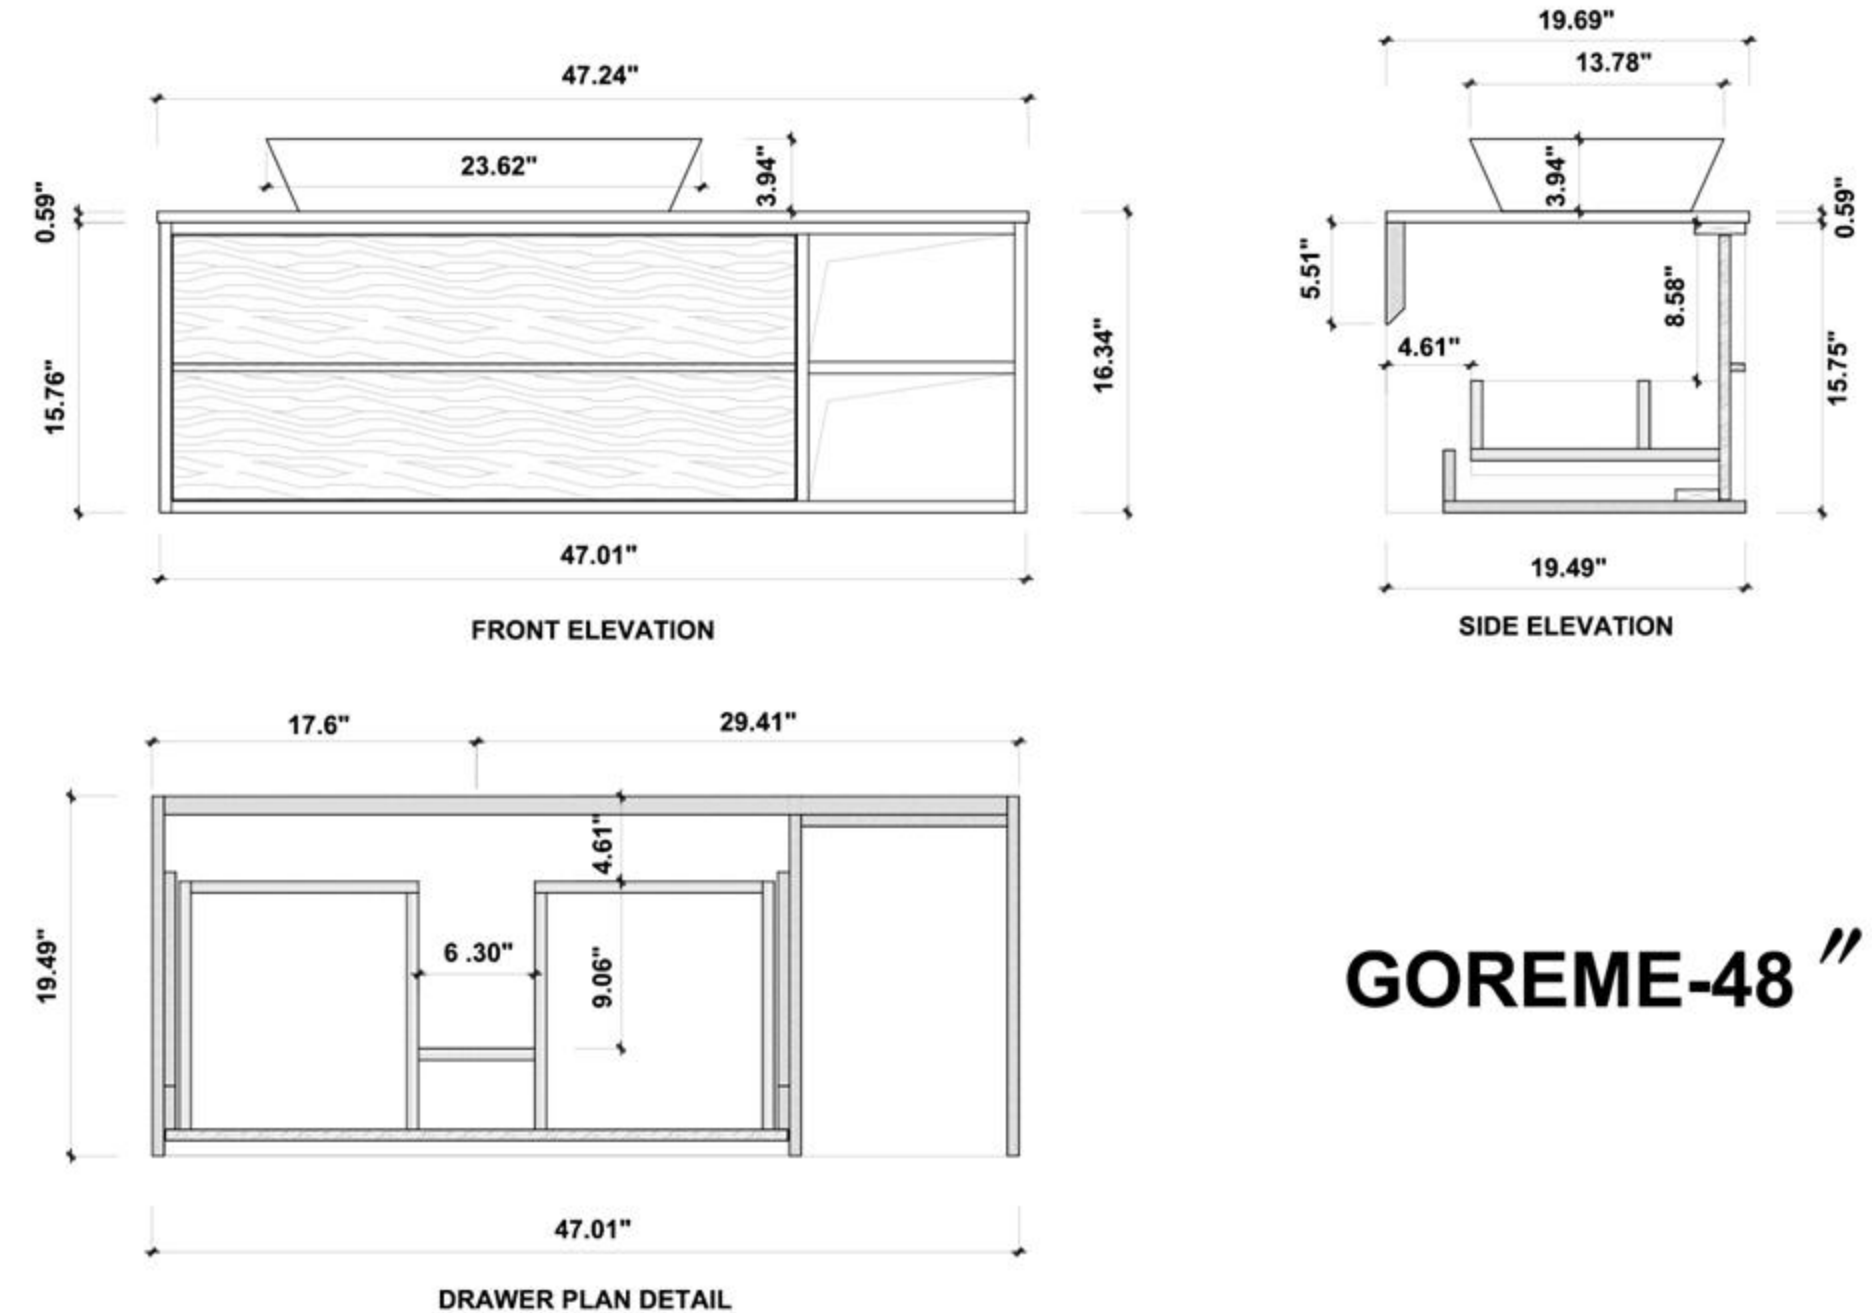

Goreme 48-inch:

- **Color Options:** Walnut + Dark Gray / Walnut + Matte White
- **Countertop:** 1-Single faucet hole Premium Grade ATH Solid Surface (Matte Finish)
- **Vanity Base:** Multi-layer Engineering Wood
- **Sink:** Premium Grade ATH Solid Surface (Matte Finish)
- **Overall:** 1 Drawer with Open Shelves
- **Dimensions:**
  - Cabinet: 47.01" W x 19.49" D x 15.75" H
  - Top: 47.24" W x 19.69" D x 0.59" H
  - Sink: 23.62" W x 13.78" D x 3.94" H
  - Overall Dimensions: 47.24" W x 19.69" D x 20.28" H