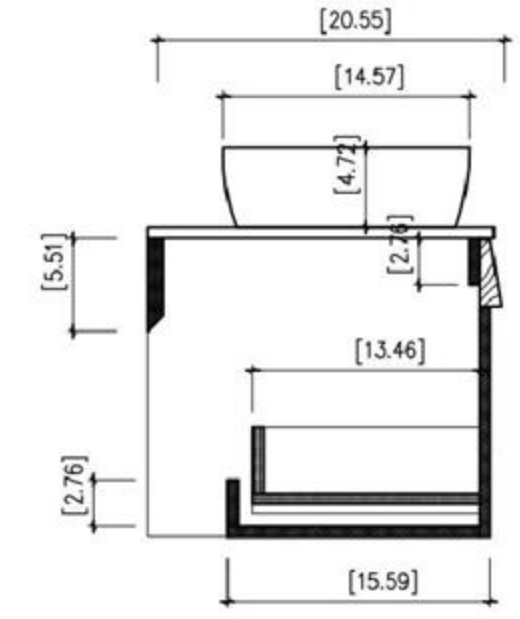

Cabinet: 58.83" W x 19.49" D x 17.32" H
 Countertop: 59.06" W x 19.69" D x 0.71" H
 Sink: 17.91" W x 12.80" D x 5.31" H
 Overall Dimensions: 59.06" W x 19.69" D x 23.34" H

OCALA 60"

Barcelona 60-inch

(Double-Sink; Wall Mount)

MANAROLA-60 "

VANITY 60-INCH

Manarola 60-inch (Double-Sink; Wall Mount)

Manarola 60-inch:

- **Colors Options:** Black of Night / Light Gray
- **Countertop:** 2-Single faucet hole Premium Quartz
- **Vanity Base:** Multi-layer Engineering Wood
- **Sink:** Ceramic
- **Overall:** 2 Drawers
- **Dimensions:**
 - Cabinet: 57 7/8" W x 19 1/2" D x 17 3/4" H
 - Countertop: 58 1/4" W x 19 5/8" D x 3 7/8" H
 - Overall Dimensions: 58 1/4" W x 19 5/8" D x 21 5/8" H

Cabinet: 55 1/8" W x 20 4/9" D x 17 5/7" H

Countertop: 55 1/8" W x 20 4/9" D x 4/5" H

Sink: 19 2/3" W x 14 4/7" D x 4 5/7" H

Overall Dimensions: 55 1/8" W x 20 4/9" D x 23 2/9" H

FRONT ELEVATION

SIDE ELEVATION

Cabinet: 54.88" W x 20.28" D x 20.47" H

Top: 55.12" W x 20.47" D x 0.79" H

Sink (each): 19.29" W x 15.55" D x 5.91" H

Overall Dimensions: 55.12" W x 20.47" D x 27.17" H

SINTRA-55"

Lugano 55-inch

(Double-Sink; Wall Mount)