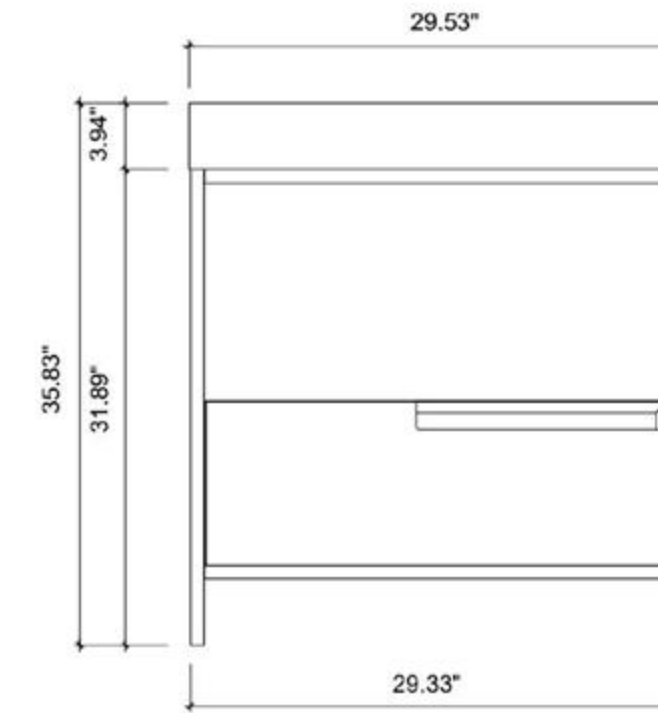

Cabinet: 35.2"W x 20.28"D x 32.28"H

Top: 35.43"W x 20.47"D x 3.54"H

Overall Dimensions: 35.43"W x 20.47"D x 35.82"H

FRONT ELEVATION

SIDE ELEVATION

DRAWER PLAN DETAIL

Bibury 36"

Sebastian 36-inch (Single-Sink; Freestanding/Wall Mount)

COLMAR-36"

Barcelona 30-inch

(Single-Sink; Wall Mount)

Barcelona 30-inch:

- **Color Options:** Forest Green / Dark Blue
- **Countertop Options:** 1-Single faucet hole Premium White Sintered Stone
- **Vanity Base:** Multi-layer Engineering Wood
- **Sink:** Ceramic
- **Overall:** 1 Drawer with 1 Inner Drawer
- **Dimensions:**
 Cabinet: 29.13"W x 20.47"D x 20.47"H
 Top: 29.53"W x 20.87"D x 0.47"H
 Overall Dimensions: 29.53"W x 20.87"D x 20.94"H

Cabinet: 29.29"W x 20.28"D x 29.72"H

Countertop: 29.53"W x 20.47"D x 0.79"H

Sink: 23.62"W x 14.57"D x 5.12"H

Overall Dimensions: 29.53"W x 20.47"D x 35.63"H

FRONT ELEVATION

SIDE ELEVATION

DRAWER PLAN DETAIL

PORTREE-30"

Texel 30-inch (Single-Sink; Freestanding)

Texel 30-inch:

- **Color Options:** Red Amber + Black / Navy Blue + Gold
- **Countertop:** 1-Single faucet hole Premium Black Marquina Quartz or Pure White Quartz
- **Vanity Base:** Multi-layer Engineering Wood
- **Sink:** Premium Black Marquina Quartz or Pure White Quartz
- **Overall:** 1 Drawer
- **Dimensions:**
 - Cabinet: 29.33"W x 20.28"D x 31.89"H
 - Top: 29.53"W x 20.47"D x 3.94"H
 - Overall Dimensions: 29.53"W x 20.47"D x 35.83"H