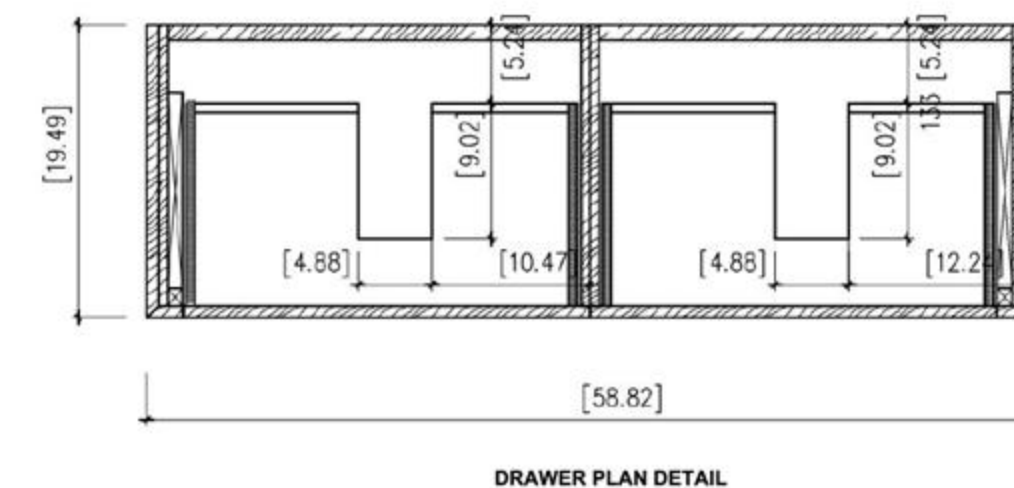

FRONT ELEVATION

SIDE ELEVATION

DRAWER PLAN DETAIL

Winchester-72"

Manarola 72-inch

(Double-Sink; Wall Mount)

Manarola 72-inch:

- **Color Options:** Black of Night / Light Gray
- **Countertop:** 2-Single faucet hole Premium Quartz
- **Vanity Base:** Multi-layer Engineering Wood
- **Sink:** Ceramic
- **Overall:** 2 Drawers
- **Dimensions:**
 - Cabinet: 72" W x 19 1/2" D x 17 3/4" H
 - Countertop: 72 1/2" W x 19 5/8" D x 3 7/8" H
 - Overall Dimensions: 72 1/2" W x 19 5/8" D x 21 5/8" H

Cabinet: 70.63" W x 20.28" D x 20.47" H

Top: 70.87" W x 20.47" D x 0.79" H

Sink (each): 19.29" W x 15.55" D x 5.91" H

Overall Dimensions: 70.87" W x 20.47" D x 27.17" H

SINTRA-72"

Manarola 72-inch

(Double-Sink; Wall Mount; Open Shelves)

Cabinet: 58.7"W x 21.5"D x 33.1"H

Top: 59.1"W x 21.7"D x 2.4"H

Overall Dimensions: 59.1"W x 21.7"D x 35.4"H

FRONT ELEVATION

SIDE ELEVATION

DRAWER PLAN DETAIL

Winchester 60"

Ocala 60-inch

Cabinet: 58.83" W x 19.49" D x 17.32" H
 Countertop: 59.06" W x 19.69" D x 0.71" H
 Sink: 17.91" W x 12.80" D x 5.31" H
 Overall Dimensions: 59.06" W x 19.69" D x 23.34" H

OCALA 60"

Barcelona 60-inch

(Double-Sink; Wall Mount)