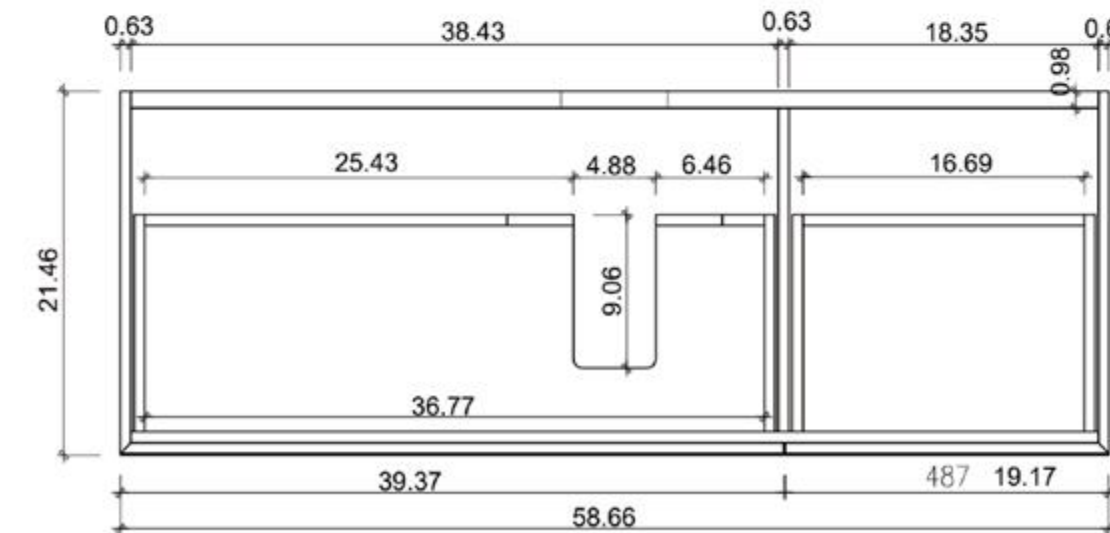

DRAWER PLAN DETAIL

Oslo 60"