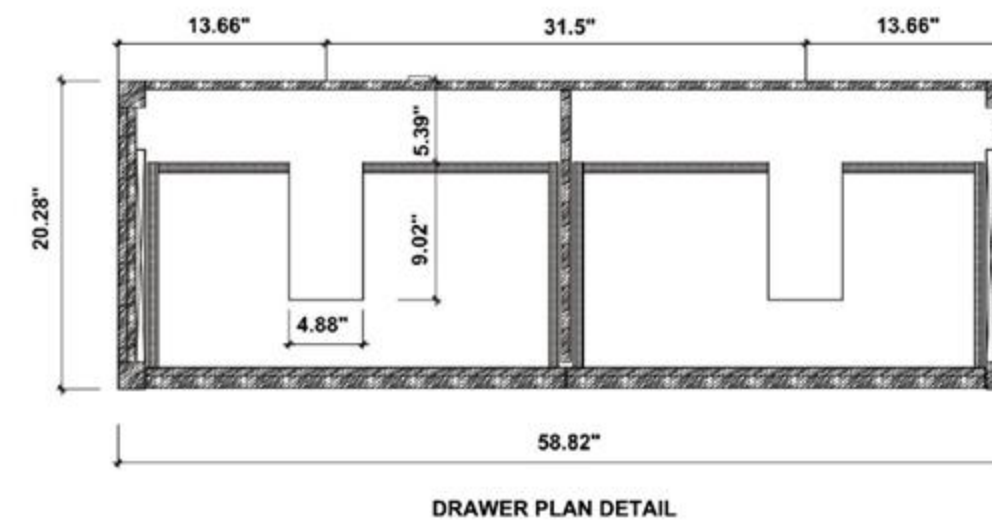

FRONT ELEVATION

SIDE ELEVATION

DRAWER PLAN DETAIL

Winchester-72"

Manarola 72-inch

(Double-Sink; Wall Mount)

Manarola 72-inch:

- **Color Options:** Black of Night / Light Gray
- **Countertop:** 2-Single faucet hole Premium Quartz
- **Vanity Base:** Multi-layer Engineering Wood
- **Sink:** Ceramic
- **Overall:** 2 Drawers
- **Dimensions:**
 - Cabinet: 72" W x 19 1/2" D x 17 3/4" H
 - Countertop: 72 1/2" W x 19 5/8" D x 3 7/8" H
 - Overall Dimensions: 72 1/2" W x 19 5/8" D x 21 5/8" H

PORTREE-60"

Bibury 60-inch

(Double-Sink; Freestanding)

Bibury 60-inch:

- **Colors Options:** Chestnut Oak / Whitewash Oak
- **Countertop:** 2-Single faucet hole premium Black Marquina Quartz
- **Vanity Base:** Multi-layer Engineering Wood
- **Sink:** Premium Black Marquina Quartz
- **Overall:** 2 Drawers with Open Shelves
- **Dimensions:**
 - Cabinet: 58.82"W x 20.28"D x 32.28"H
 - Top: 59.06"W x 20.47"D x 3.54"H
 - Overall Dimensions: 59.06"W x 20.47"D x 35.82"H