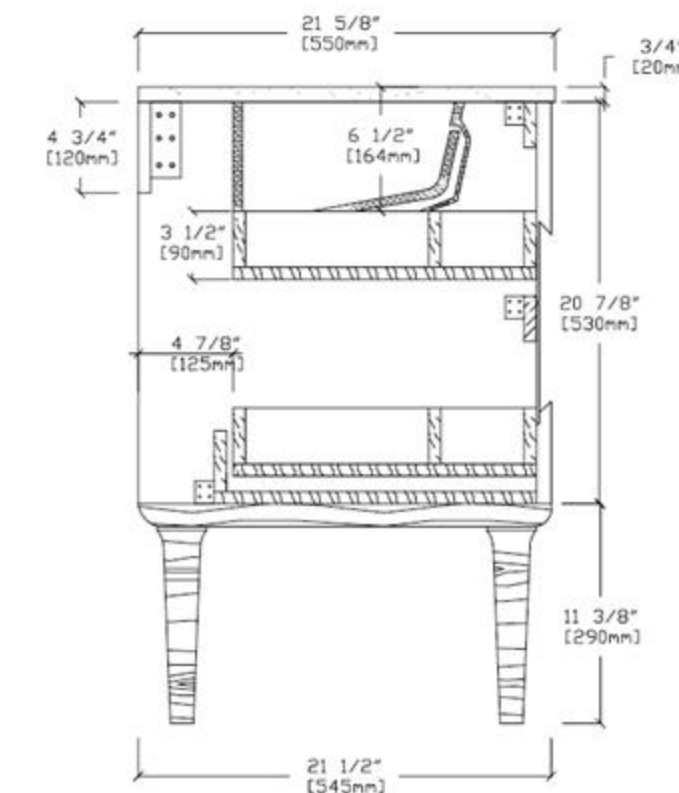

FRONT ELEVATION

SIDE ELEVATION

DRAWER PLAN DETAIL

TEXEL-30"

Burano 30-inch (Single-Sink; Freestanding)

Burano 30-inch:

- **Colors Options:** Beige / Aloe Green
- **Countertop:** 1-Single faucet hole Dark Gray Quartz
- **Vanity Base:** Multi-layer Engineering Wood
- **Sink:** Ceramic
- **Overall:** 2 Drawers
- **Dimensions:**
 - Cabinet: 28 3/4" W x 21 1/2" D x 32 1/4" H
 - Top: 29 1/2" W x 21 5/8" D x 3/4" H
 - Overall Dimensions: 29 1/2" W x 21 5/8" D x 33 1/8" H