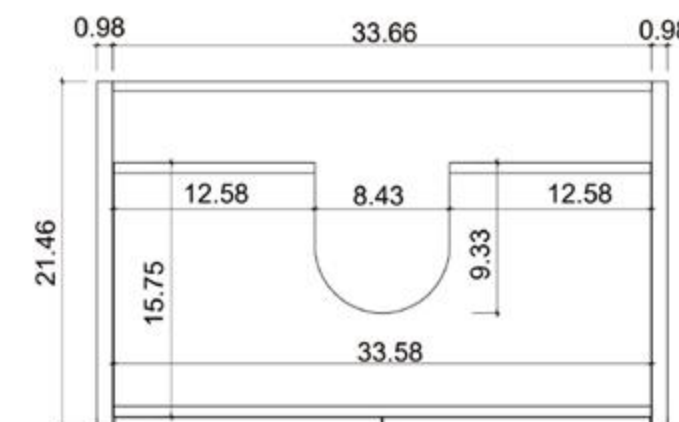

DRAWER PLAN DETAIL

Celle 36"