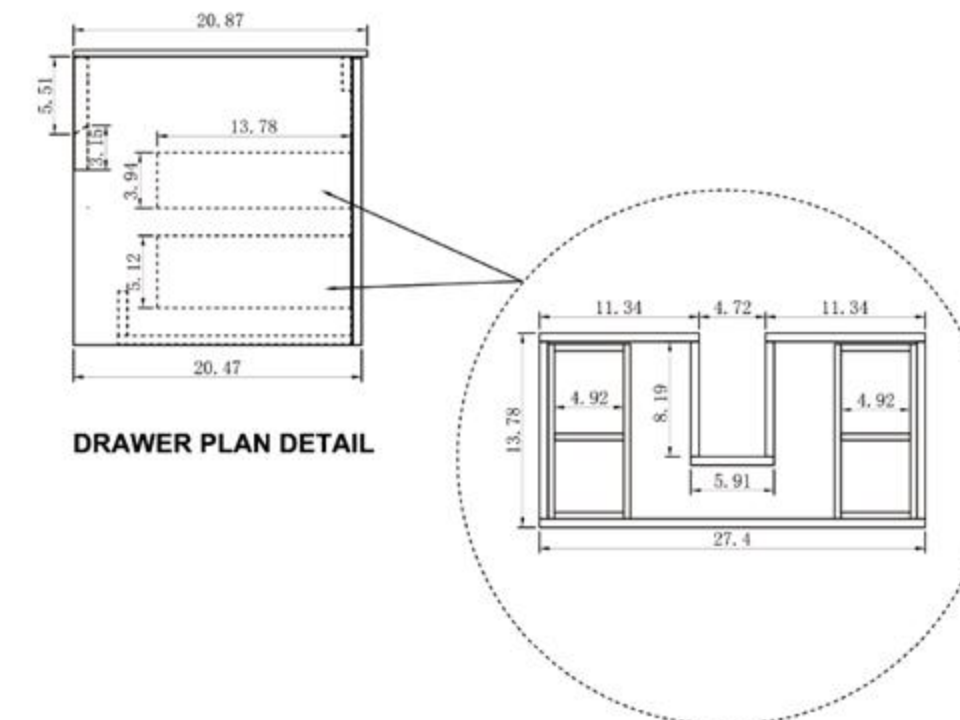

DRAWER PLAN DETAIL

Barcelona-30"