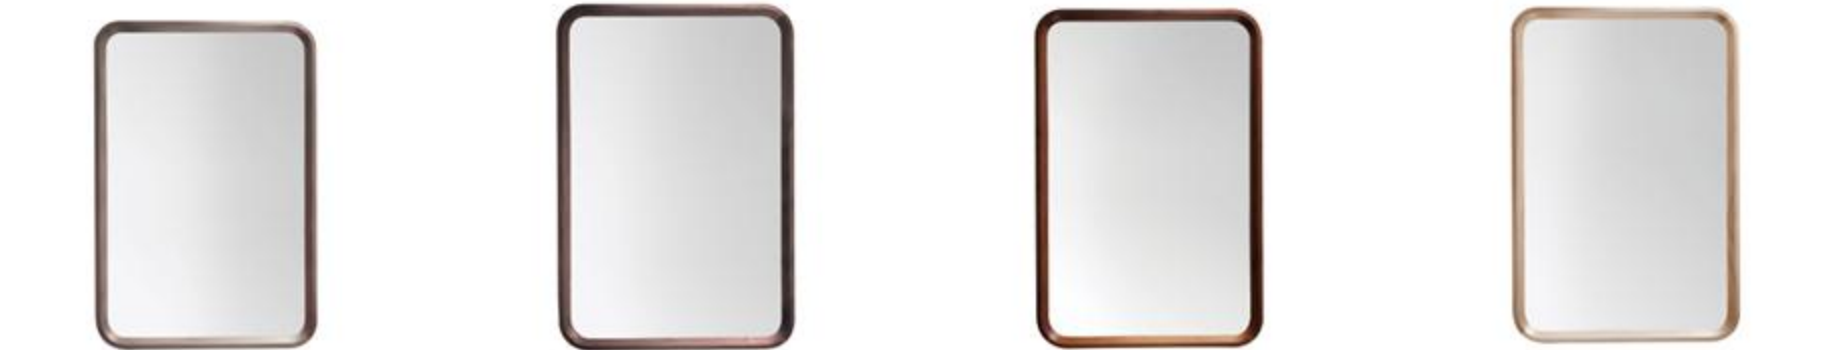

Vela 24" x 36" Chestnut*

Vela 24" x 36" Dark Walnut*

Vela 24" x 36" Walnut*

Vela 24" x 36" Whitewash*