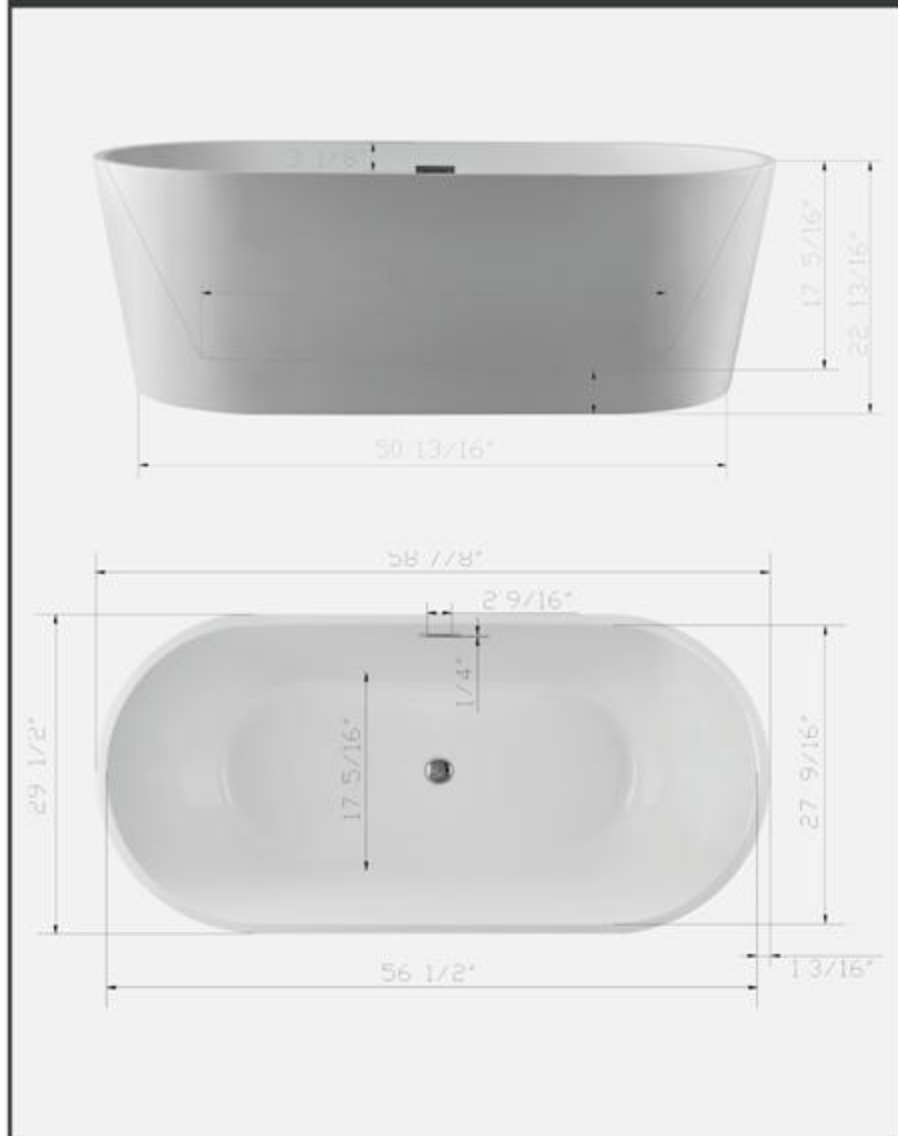

BT-03 67-INCH

BT-06 60-INCH

FREESTANDING TUB

SP1893 67-INCH