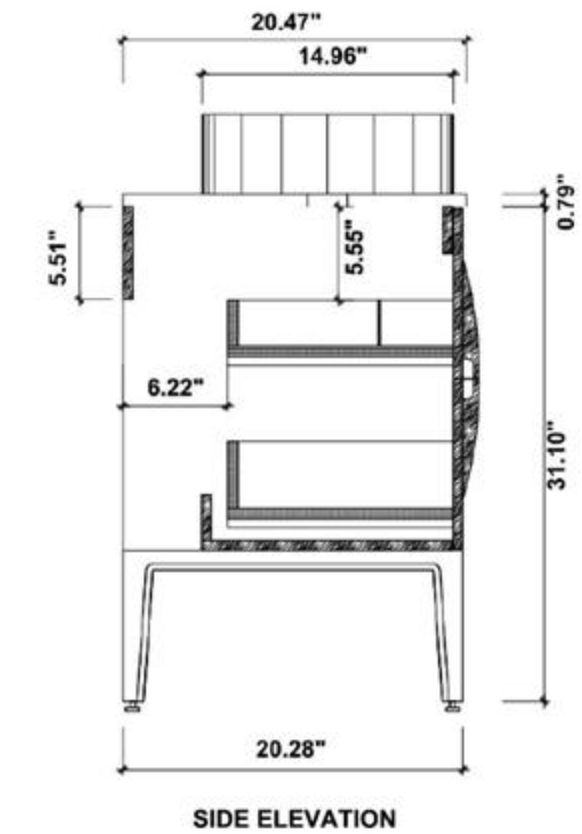

Colmar 48-inch:

- **Color Options:** Olive Green / Whitewash Oak
- **Countertop:** 1-Single faucet hole Premium Grade ATH Solid Surface (Matte Finish)
- **Vanity Base:** Multi-layer Engineering Wood
- **Sink:** Premium Grade ATH Solid Surface (Matte Finish)
- **Overall:** 2 Drawers
- **Dimensions:**
  - Cabinet: 47.01"W x 20.28"D x 31.10"H
  - Top: 47.24"W x 20.47"D x 0.79"H
  - Sink: 22.83"W x 14.96"D x 4.72"H
  - Overall Dimensions: 47.24"W x 20.47"D x 36.61"H