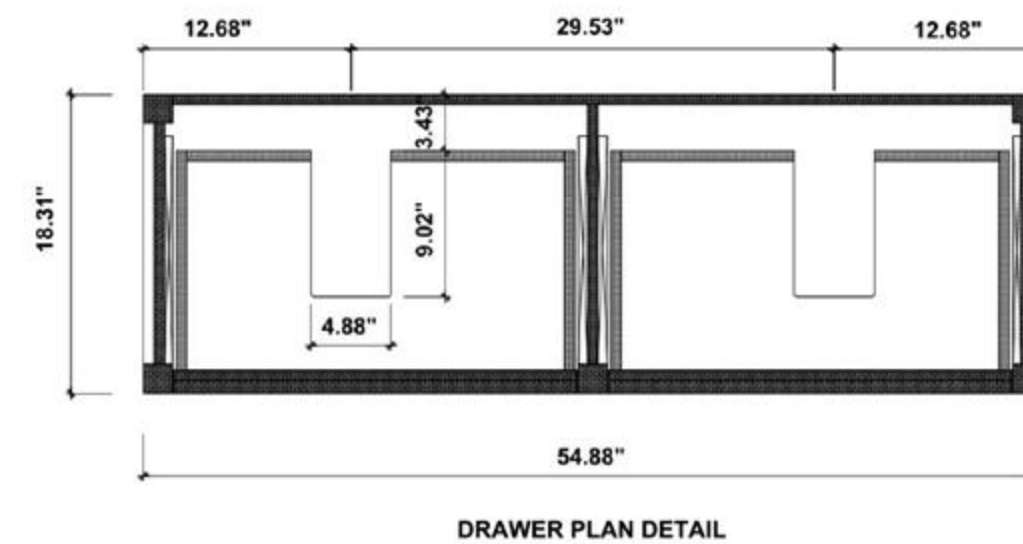

Annecy 55-inch:

- **Color Options:** Dark Walnut / Charcoal
- **Countertop:** 2-Single faucet hole Premium Grade Acrylic Solid Surface (Gloss Finish)
- **Vanity Base:** Multi-layer Engineering Wood
- **Sink:** Premium Grade Acrylic Solid Surface (Gloss Finish)
- **Overall:** 4 Drawers (Upper Drawers: Glass side panels with LED Lighting)
- **Dimensions:**

Cabinet: 54.88"W x 18.31"D x 35.04"H

Top: 55.12"W x 18.50"D x 0.98"H

Overall Dimensions: 55.12"W x 18.50"D x 36.02"H