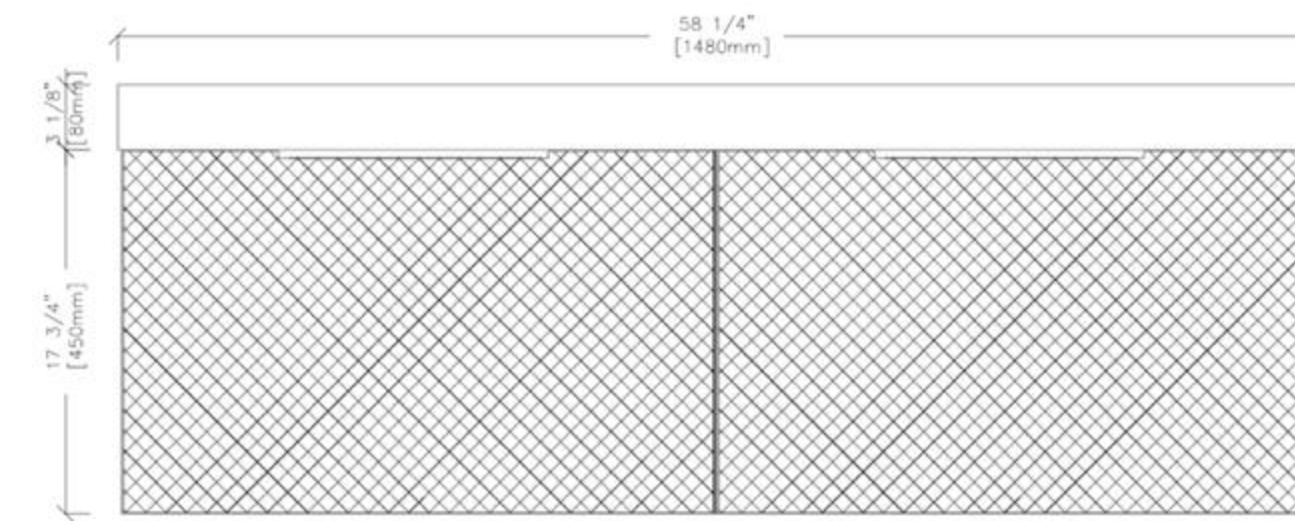

MANAROLA-60 "

VANITY 60-INCH

Manarola 60-inch (Double-Sink; Wall Mount)

Manarola 60-inch:

- **Colors Options:** Black of Night / Light Gray
- **Countertop:** 2-Single faucet hole Premium Quartz
- **Vanity Base:** Multi-layer Engineering Wood
- **Sink:** Ceramic
- **Overall:** 2 Drawers
- **Dimensions:**
 - Cabinet: 57 7/8" W x 19 1/2" D x 17 3/4" H
 - Countertop: 58 1/4" W x 19 5/8" D x 3 7/8" H
 - Overall Dimensions: 58 1/4" W x 19 5/8" D x 21 5/8" H