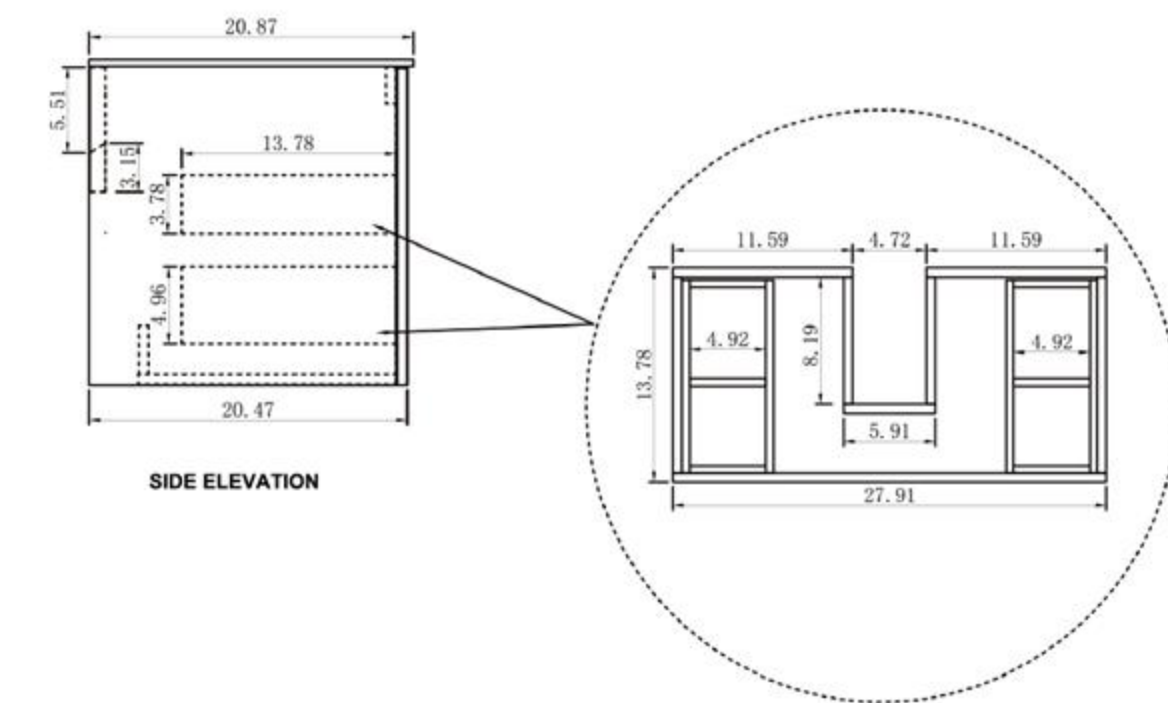

Barcelona 60-inch:

- **Color Options:** Forest Green / Dark Blue
- **Countertop Options:** 2-Single faucet hole Premium White Sintered Stone
- **Vanity Base:** Multi-layer Engineering Wood
- **Sink:** Ceramic
- **Overall:** 2 Drawers with 2 Inner Drawers
- **Dimensions:**
  - Cabinet: 58.66"W x 20.47"D x 20.47"H
  - Top: 59.06"W x 20.87"D x 0.47"H
  - Overall Dimensions: 59.06"W x 20.87"D x 20.94"H