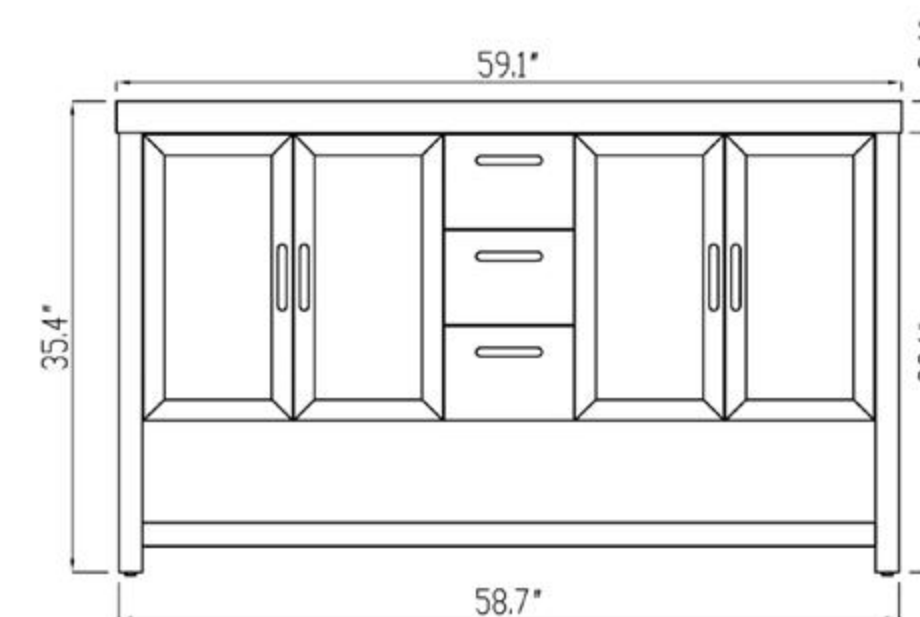

Cabinet: 70.63" W x 20.28" D x 20.47" H

Top: 70.87" W x 20.47" D x 0.79" H

Sink (each): 19.29" W x 15.55" D x 5.91" H

Overall Dimensions: 70.87" W x 20.47" D x 27.17" H

SINTRA-72"

Manarola 72-inch

(Double-Sink; Wall Mount; Open Shelves)

Cabinet: 58.7"W x 21.5"D x 33.1"H

Top: 59.1"W x 21.7"D x 2.4"H

Overall Dimensions: 59.1"W x 21.7"D x 35.4"H

FRONT ELEVATION

SIDE ELEVATION

DRAWER PLAN DETAIL

Winchester 60"

Ocala 60-inch

Cabinet: 58.83" W x 19.49" D x 17.32" H
 Countertop: 59.06" W x 19.69" D x 0.71" H
 Sink: 17.91" W x 12.80" D x 5.31" H
 Overall Dimensions: 59.06" W x 19.69" D x 23.34" H

OCALA 60"

Barcelona 60-inch

(Double-Sink; Wall Mount)