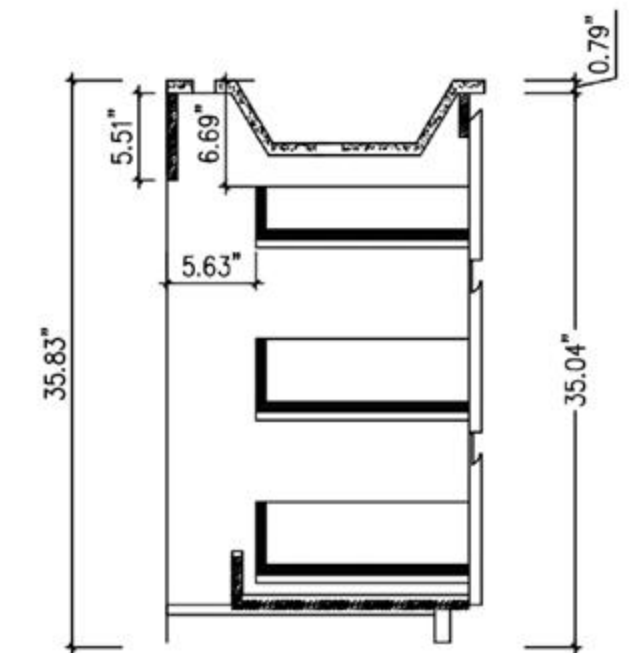

Cabinet: 41.5"W x 19.88"D x 35.04"H

Top mount sink: 41.73"W x 20.08"D x 0.79"H

Overall Dimensions: 41.73"W x 20.08"D x 35.83"H

FRONT ELEVATION

SIDE ELEVATION

DRAWER PLAN DETAIL

Rothenburg-42"

Goreme 42-inch