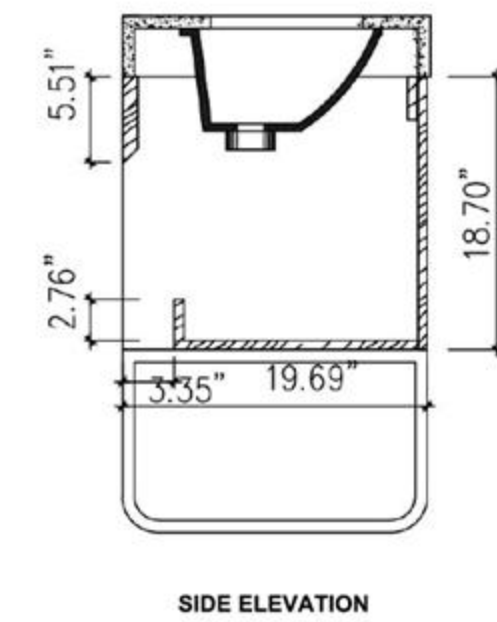

Dimensions:

Cabinet: 46.9"W x 21.5"D x 33.1"H

Top: 47.24"W x 21.7"D x 2.4"H

Overall Dimensions: 47.27"W x 21.7"D x 35.4"H

FRONT ELEVATION

SIDE ELEVATION

DRAWER PLAN DETAIL

Winchester-48"

Manarola 48-inch

(Double-Sink; Wall Mount)

Manarola 48-inch:

- **Color Options:** Black of Night / Light Gray
- **Countertop:** 2-Single faucet hole Premium Quartz
- **Vanity Base:** Multi-layer Engineering Wood
- **Sink:** Ceramic
- **Overall:** 2 Drawers
- **Dimensions:**
 - Cabinet: 46 7/8" W x 19 1/2" D x 17 3/4" H
 - Countertop: 47 1/4" W x 19 5/8" D x 3 7/8" H
 - Overall Dimensions: 47 1/4" W x 19 5/8" D x 21 5/8" H

FRONT ELEVATION

MANAROLA-48"

Veemon 48-inch

(Single-Sink; Freestanding/Wall Mount)

Veemon 48-inch:

- **Color Options:** Pine Mist + Gold Metal / Walnut + Black Metal
- **Countertop:** 1-Single faucet hole Premium Pure White Quartz
- **Vanity Base:** Multi-layer Engineering Wood
- **Sink:** Ceramic
- **Overall:** 3 Doors
- **Dimensions:**
 - Cabinet: 47.78"W x 19.69"D x 31.69"H
 - Top: 47.78"W x 19.69"D x 3.94"H
 - Overall Dimensions: 47.78"W x 19.69"D x 35.63"H

VEEMON-48"

Portree 48-inch (Single-Sink; Freestanding)

Portree 48-inch:

- **Color Options:** Matte White / Walnut
- **Countertop:** 1-Single faucet hole Premium Pure White Quartz
- **Vanity Base:** Multi-layer Engineering Wood
- **Sink:** Ceramic
- **Overall:** 1 Door and 2 Drawers
- **Dimensions:**
 - Cabinet: 47.01"W x 20.28"D x 29.72"H
 - Countertop: 47.24"W x 20.47"D x 0.79"H
 - Sink: 23.62"W x 14.57"D x 5.12"H
 - Overall Dimensions: 47.24"W x 20.47"D x 35.63"H