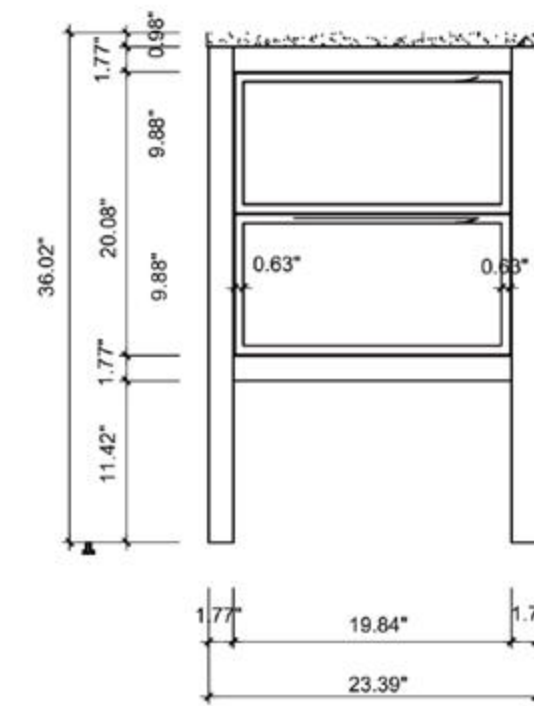

Cabinet: 35.2"W x 20.28"D x 32.28"H

Top: 35.43"W x 20.47"D x 3.54"H

Overall Dimensions: 35.43"W x 20.47"D x 35.82"H

FRONT ELEVATION

SIDE ELEVATION

DRAWER PLAN DETAIL

Bibury 36"

Sebastian 36-inch (Single-Sink; Freestanding/Wall Mount)

Cabinet: 29.29"W x 20.28"D x 29.72"H

Countertop: 29.53"W x 20.47"D x 0.79"H

Sink: 23.62"W x 14.57"D x 5.12"H

Overall Dimensions: 29.53"W x 20.47"D x 35.63"H

FRONT ELEVATION

SIDE ELEVATION

DRAWER PLAN DETAIL

Dimensions:

Cabinet: 23.39"W x 18.31"D x 35.04"H

Top: 23.5"W x 18.50"D x 0.98"H

Overall Dimensions: 23.5"W x 18.50"D x 36.02"H

FRONT ELEVATION

SIDE ELEVATION

DRAWER PLAN DETAIL

Annecy 24"

Cabinet: 23.39" W x 18.31" D x 21.26" H

Top: 23.62" W x 18.50" D x 0.98" H

Overall Dimensions: 23.62" W x 18.50" D x 22.24" H

FRONT ELEVATION

SIDE ELEVATION

DRAWER PLAN DETAIL

COLMAR-24"

MIRROR