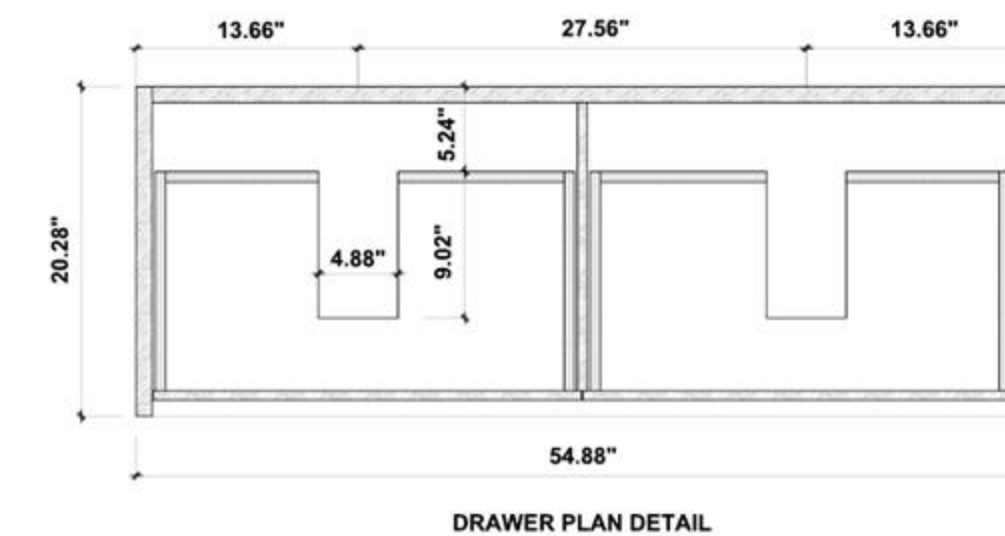

FRONT ELEVATION

SIDE ELEVATION

DRAWER PLAN DETAIL

Winchester-72"

Manarola 72-inch

(Double-Sink; Wall Mount)

Manarola 72-inch:

- **Color Options:** Black of Night / Light Gray
- **Countertop:** 2-Single faucet hole Premium Quartz
- **Vanity Base:** Multi-layer Engineering Wood
- **Sink:** Ceramic
- **Overall:** 2 Drawers
- **Dimensions:**
 - Cabinet: 72" W x 19 1/2" D x 17 3/4" H
 - Countertop: 72 1/2" W x 19 5/8" D x 3 7/8" H
 - Overall Dimensions: 72 1/2" W x 19 5/8" D x 21 5/8" H

Cabinet: 58.7"W x 21.5"D x 33.1"H

Top: 59.1"W x 21.7"D x 2.4"H

Overall Dimensions: 59.1"W x 21.7"D x 35.4"H

FRONT ELEVATION

SIDE ELEVATION

DRAWER PLAN DETAIL

Winchester 60"

Ocala 60-inch

Cabinet: 54.88"W x 18.31"D x 35.04"H

Top: 55.12"W x 18.50"D x 0.98"H

Overall Dimensions: 55.12"W x 18.50"D x 36.02"H

ANNECY-55"

Sintra 55-inch

(Double-Sink; Wall Mount)

Sintra 55-inch:

- **Color Options:** Whitewash Oak / Dark Walnut
- **Countertop:** 2-Single faucet hole Pure White Quartz
- **Vanity Base:** Multi-layer Engineering Wood
- **Sink:** Ceramic
- **Overall:** 4 Drawers
- **Dimensions:**

Cabinet: 54.88" W x 20.28" D x 20.47" H

Top: 55.12" W x 20.47" D x 0.79" H

Sink (each): 19.29" W x 15.55" D x 5.91" H

Overall Dimensions: 55.12" W x 20.47" D x 27.17" H

SINTRA-55"

Lugano 55-inch

(Double-Sink; Wall Mount)