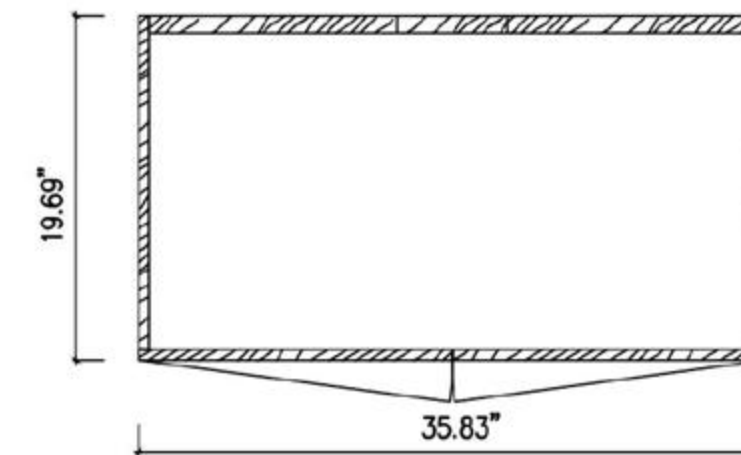

DRAWER PLAN DETAIL

VEEMON-36"