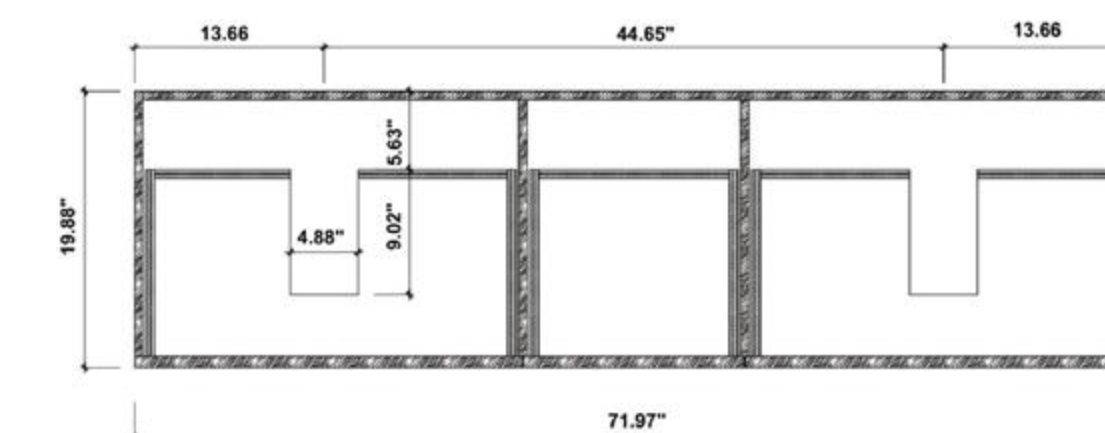

FRONT ELEVATION

SIDE ELEVATION

DRAWER PLAN DETAIL

Winchester-72"

Manarola 72-inch

(Double-Sink; Wall Mount)

Manarola 72-inch:

- **Color Options:** Black of Night / Light Gray
- **Countertop:** 2-Single faucet hole Premium Quartz
- **Vanity Base:** Multi-layer Engineering Wood
- **Sink:** Ceramic
- **Overall:** 2 Drawers
- **Dimensions:**
 - Cabinet: 72" W x 19 1/2" D x 17 3/4" H
 - Countertop: 72 1/2" W x 19 5/8" D x 3 7/8" H
 - Overall Dimensions: 72 1/2" W x 19 5/8" D x 21 5/8" H

MARFA-72"

Portree 72-inch

(Double-Sink; Freestanding)

Portree 72-inch:

- **Color Options:** Matte White / Walnut
- **Countertop:** 2-Single faucet hole Premium Pure White Quartz
- **Vanity Base:** Multi-layer Engineering Wood
- **Sink:** Ceramic
- **Overall:** 2 Door and 2 Drawers
- **Dimensions:**
 - Cabinet: 71.81"W x 20.28"D x 29.72"H
 - Countertop: 72.05"W x 20.47"D x 0.79"H
 - Sink (each): 16.14"W x 16.14"D x 5.91"H
 - Overall Dimensions: 72.05"W x 20.47"D x 36.42"H

PORTREE-72"

Rothenburg 72-inch

(Double-Sink; Freestanding)

Rothenburg 72-inch:

- **Color Options:** Golden Oak / Charcoal
- **Countertop:** 2-Single faucet hole Premium Grade Acrylic Solid Surface (Gloss Finish)
- **Vanity Base:** Multi-layer Engineering Wood
- **Sink:** Premium Grade Acrylic Solid Surface (Gloss Finish)
- **Overall:** 9 Drawers
- **Dimensions:**
 - Cabinet: 71.97"W x 19.88"D x 35.04"H
 - Top mount sink: 72.20"W x 20.08"D x 0.47"H
 - Overall Dimensions: 72.20"W x 20.08"D x 35.51"H

Cabinet: 70.63" W x 20.28" D x 20.47" H

Top: 70.87" W x 20.47" D x 0.79" H

Sink (each): 19.29" W x 15.55" D x 5.91" H

Overall Dimensions: 70.87" W x 20.47" D x 27.17" H

SINTRA-72"

Manarola 72-inch

(Double-Sink; Wall Mount; Open Shelves)