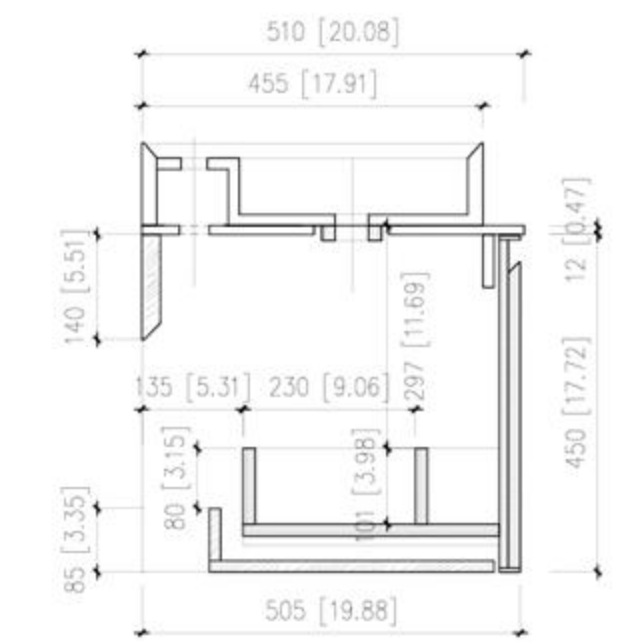

Dimensions:

Cabinet: 46.9"W x 21.5"D x 33.1"H

Top: 47.24"W x 21.7"D x 2.4"H

Overall Dimensions: 47.27"W x 21.7"D x 35.4"H

FRONT ELEVATION

SIDE ELEVATION

DRAWER PLAN DETAIL

Winchester-48"

Cabinet: 41.5" W x 19.49" D x 23.62" H

Top: 41.73" W x 19.69" D x 0.59" H

Sink: 23.63" W x 15.76" D x 3.94" H

Overall Dimensions: 41.73" W x 19.69" D x 28.15" H

FRONT ELEVATION

SIDE ELEVATION

DRAWER PLAN DETAIL

GOREME-42"

Manarola 42-inch

(Single-Sink; Wall Mount; Open Shelves)

Manarola 42-inch (Open Shelves):

- **Color Option:** Light Gray
- **Countertop:** 1-Single faucet hole Premium Grade ATH Solid Surface (Matte Finish)
- **Vanity Base:** Multi-layer Engineering Wood
- **Sink:** Premium Grade ATH Solid Surface (Matte Finish)
- **Overall:** 1 Drawer and Open Shelves
- **Dimensions:**

Cabinet: 41.5" W x 19.88" D x 17.72" H
 Top: 41.73" W x 20.08" D x 0.47" H
 Sink: 19.09" W x 17.91" D x 4.33" H
 Overall Dimensions: 41.73" W x 20.08" D x 22.52" H

FRONT ELEVATION

SIDE ELEVATION

DRAWER PLAN DETAIL