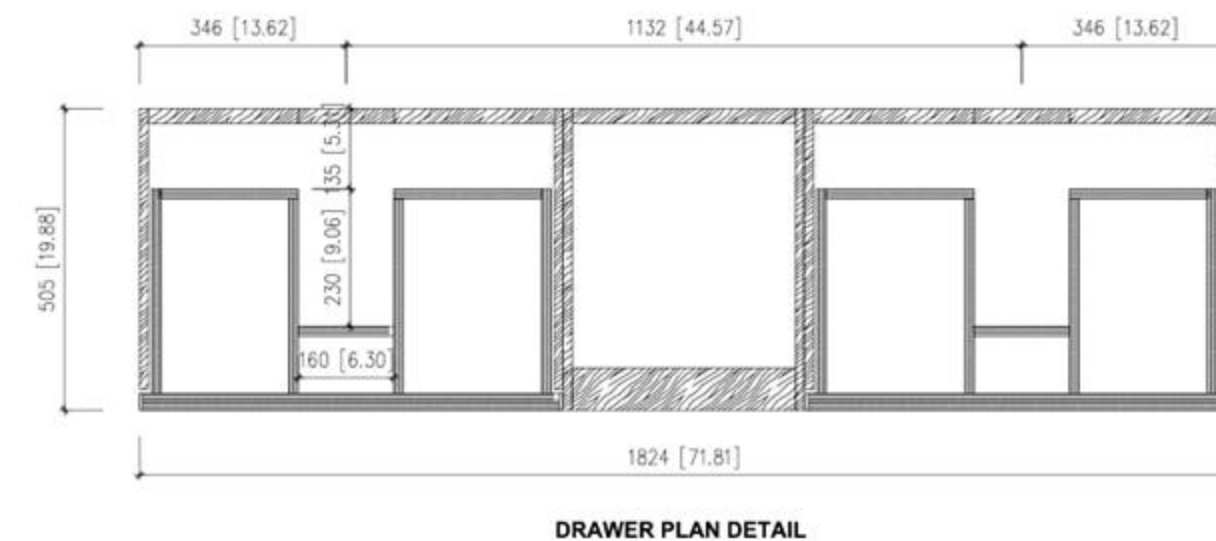

FRONT ELEVATION

SIDE ELEVATION

DRAWER PLAN DETAIL

Winchester-72"

Manarola 72-inch

(Double-Sink; Wall Mount)

Manarola 72-inch:

- **Color Options:** Black of Night / Light Gray
- **Countertop:** 2-Single faucet hole Premium Quartz
- **Vanity Base:** Multi-layer Engineering Wood
- **Sink:** Ceramic
- **Overall:** 2 Drawers
- **Dimensions:**
 - Cabinet: 72" W x 19 1/2" D x 17 3/4" H
 - Countertop: 72 1/2" W x 19 5/8" D x 3 7/8" H
 - Overall Dimensions: 72 1/2" W x 19 5/8" D x 21 5/8" H

Cabinet: 70.63" W x 20.28" D x 20.47" H

Top: 70.87" W x 20.47" D x 0.79" H

Sink (each): 19.29" W x 15.55" D x 5.91" H

Overall Dimensions: 70.87" W x 20.47" D x 27.17" H

SINTRA-72"

Manarola 72-inch

(Double-Sink; Wall Mount; Open Shelves)

Manarola 72-inch(Open Shelves):

- **Color Options:** Light Gray
- **Countertop:** 2-Single faucet hole Premium Grade ATH Solid Surface (Matte Finish)
- **Vanity Base:** Multi-layer Engineering Wood
- **Sink:** Premium Grade ATH Solid Surface (Matte Finish)
- **Overall:** 2 Drawers with Open Shelves
- **Dimensions:**
 Cabinet: 71.81" W x 19.88" D x 17.72" H
 Top: 72.05" W x 20.08" D x 0.47" H
 Sink (each): 19.09" W x 17.91" D x 4.33" H
 Overall Dimensions: 72.05" W x 20.08" D x 22.52" H