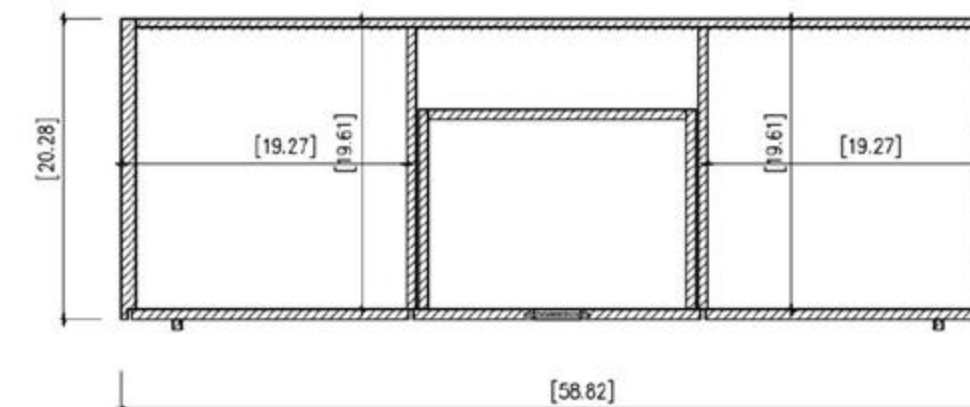

Cabinet: 70.63" W x 20.28" D x 20.47" H

Top: 70.87" W x 20.47" D x 0.79" H

Sink (each): 19.29" W x 15.55" D x 5.91" H

Overall Dimensions: 70.87" W x 20.47" D x 27.17" H

SINTRA-72"

Manarola 72-inch

(Double-Sink; Wall Mount; Open Shelves)

Cabinet: 58.83" W x 19.49" D x 17.32" H
 Countertop: 59.06" W x 19.69" D x 0.71" H
 Sink: 17.91" W x 12.80" D x 5.31" H
 Overall Dimensions: 59.06" W x 19.69" D x 23.34" H

OCALA 60"

Barcelona 60-inch

(Double-Sink; Wall Mount)

Cabinet: 58.82"W x 20.28"D x 29.72"H

Countertop: 59.06"W x 20.47"D x 0.79"H

Sink (each): 13.98"W x 13.98"D x 5.91"H

Overall Dimensions: 59.06"W x 20.47"D x 36.42"H

FRONT ELEVATION

SIDE ELEVATION

DRAWER PLAN DETAIL

PORTREE-60"

Bibury 60-inch

(Double-Sink; Freestanding)

Bibury 60-inch:

- **Colors Options:** Chestnut Oak / Whitewash Oak
- **Countertop:** 2-Single faucet hole premium Black Marquina Quartz
- **Vanity Base:** Multi-layer Engineering Wood
- **Sink:** Premium Black Marquina Quartz
- **Overall:** 2 Drawers with Open Shelves
- **Dimensions:**
 - Cabinet: 58.82"W x 20.28"D x 32.28"H
 - Top: 59.06"W x 20.47"D x 3.54"H
 - Overall Dimensions: 59.06"W x 20.47"D x 35.82"H