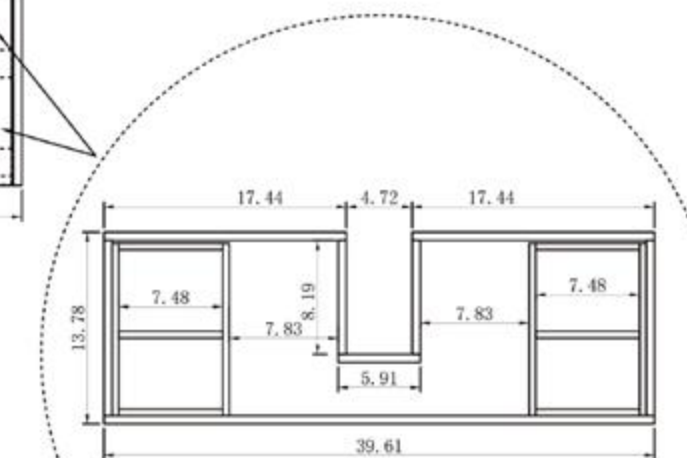

Barcelona 42-inch

(Single-Sink; Wall Mount)

Barcelona 42-inch:

- **Color Options:** Forest Green / Dark Blue
- **Countertop Options:** 1-Single faucet hole Premium White Sintered Stone
- **Vanity Base:** Multi-layer Engineering Wood
- **Sink:** Ceramic
- **Overall:** 1 Drawer with 1 Inner Drawer
- **Dimensions:**
  Cabinet: 41.34"W x 20.47"D x 20.47"H
  Top: 41.73"W x 20.87"D x 0.47"H
  Overall Dimensions: 41.73"W x 20.87"D x 20.94"H

Barcelona-42"