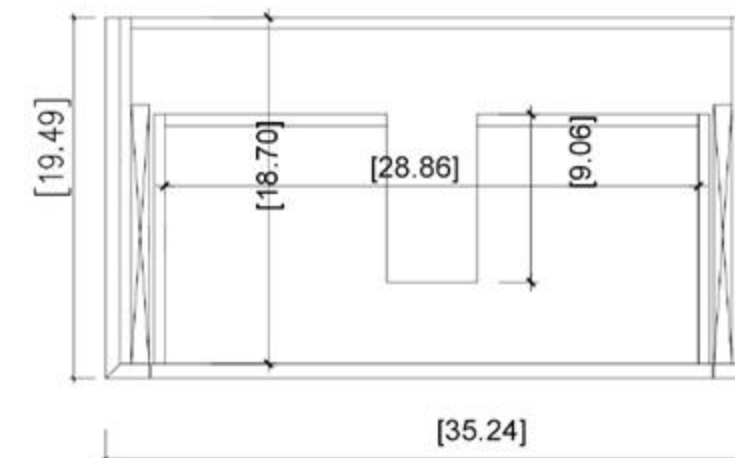

Cabinet: 35.83"W x 19.49"D x 17.32"H

Top: 36"W x 19.69"D x 0.71"H

Sink: 17.91"W x 12.80"D x 5.31"H

Overall Dimensions: 36"W x 19.69"D x 23.34"H

FRONT ELEVATION

SIDE ELEVATION

DRAWER PLAN DETAIL

Ocala-36"