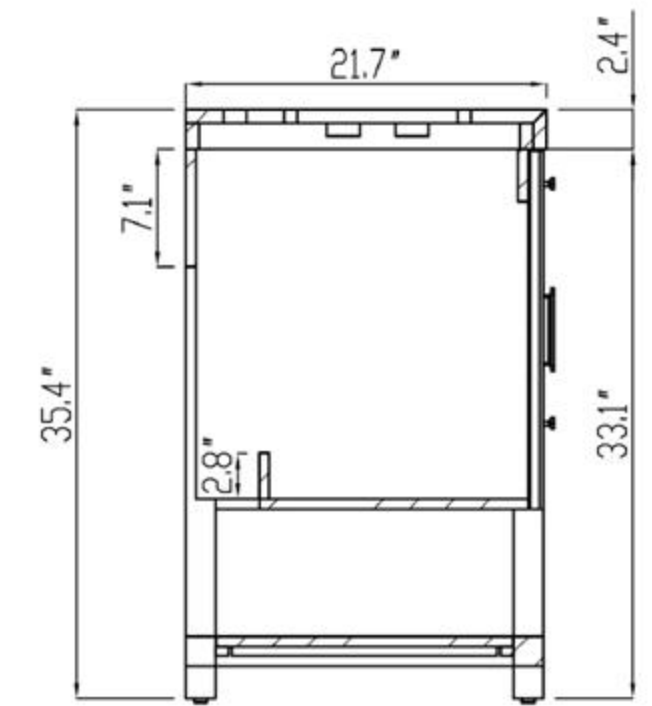

FRONT ELEVATION

SIDE ELEVATION

DRAWER PLAN DETAIL

Winchester-72"

Manarola 72-inch

(Double-Sink; Wall Mount)

Manarola 72-inch:

- **Color Options:** Black of Night / Light Gray
- **Countertop:** 2-Single faucet hole Premium Quartz
- **Vanity Base:** Multi-layer Engineering Wood
- **Sink:** Ceramic
- **Overall:** 2 Drawers
- **Dimensions:**
 - Cabinet: 72" W x 19 1/2" D x 17 3/4" H
 - Countertop: 72 1/2" W x 19 5/8" D x 3 7/8" H
 - Overall Dimensions: 72 1/2" W x 19 5/8" D x 21 5/8" H

Cabinet: 58.7"W x 21.5"D x 33.1"H

Top: 59.1"W x 21.7"D x 2.4"H

Overall Dimensions: 59.1"W x 21.7"D x 35.4"H

FRONT ELEVATION

SIDE ELEVATION

DRAWER PLAN DETAIL

Winchester 60"

Ocala 60-inch

Dimensions:

Cabinet: 46.9"W x 21.5"D x 33.1"H

Top: 47.24"W x 21.7"D x 2.4"H

Overall Dimensions: 47.27"W x 21.7"D x 35.4"H

FRONT ELEVATION

SIDE ELEVATION

DRAWER PLAN DETAIL

Winchester-48"

Manarola 48-inch

(Double-Sink; Wall Mount)

Manarola 48-inch:

- **Color Options:** Black of Night / Light Gray
- **Countertop:** 2-Single faucet hole Premium Quartz
- **Vanity Base:** Multi-layer Engineering Wood
- **Sink:** Ceramic
- **Overall:** 2 Drawers
- **Dimensions:**
 - Cabinet: 46 7/8" W x 19 1/2" D x 17 3/4" H
 - Countertop: 47 1/4" W x 19 5/8" D x 3 7/8" H
 - Overall Dimensions: 47 1/4" W x 19 5/8" D x 21 5/8" H