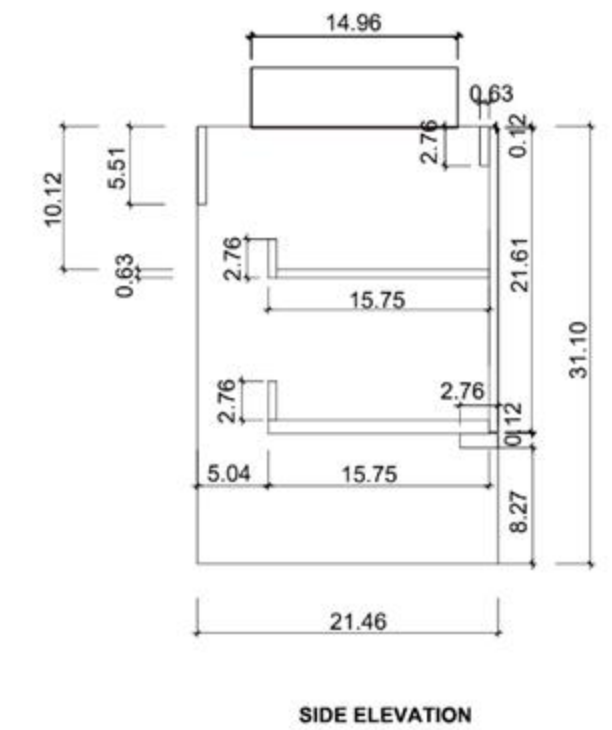

Celle 72-inch:

- **Color Options:** Pecan Oak / Dark Walnut
- **Countertop:** 2-Single faucet hole Premium Grade ATH Solid Surface (Matte Finish)
- **Vanity Base:** Multi-layer Engineering Wood
- **Sink:** Premium Grade ATH Solid Surface (Matte Finish)
- **Overall:** 4 Doors
- **Dimensions:**
  - Cabinet: 71.24"W x 21.46"D x 31.1"H
  - Top: 71.6"W x 21.46"D x 0.59"H
  - Sink: 14.96"W x 14.96"D x 4.33"H
  - Overall Dimensions: 71.6"W x 20.35"D x 36.02"H