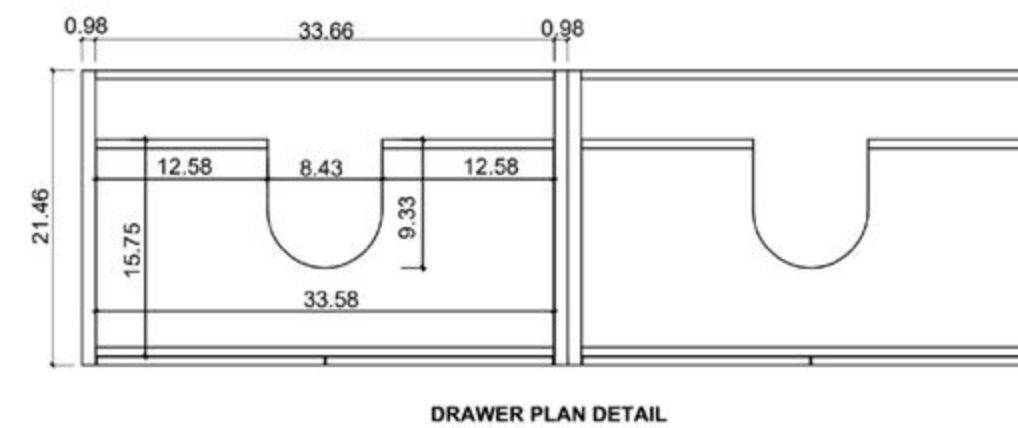

Celle 72-inch:

- **Color Options:** Pecan Oak / Dark Walnut
- **Countertop:** 2-Single faucet hole Premium Grade ATH Solid Surface (Matte Finish)
- **Vanity Base:** Multi-layer Engineering Wood
- **Sink:** Premium Grade ATH Solid Surface (Matte Finish)
- **Overall:** 4 Doors
- **Dimensions:**
  - Cabinet: 71.24"W x 21.46"D x 31.1"H
  - Top: 71.6"W x 21.46"D x 0.59"H
  - Sink: 14.96"W x 14.96"D x 4.33"H
  - Overall Dimensions: 71.6"W x 20.35"D x 36.02"H