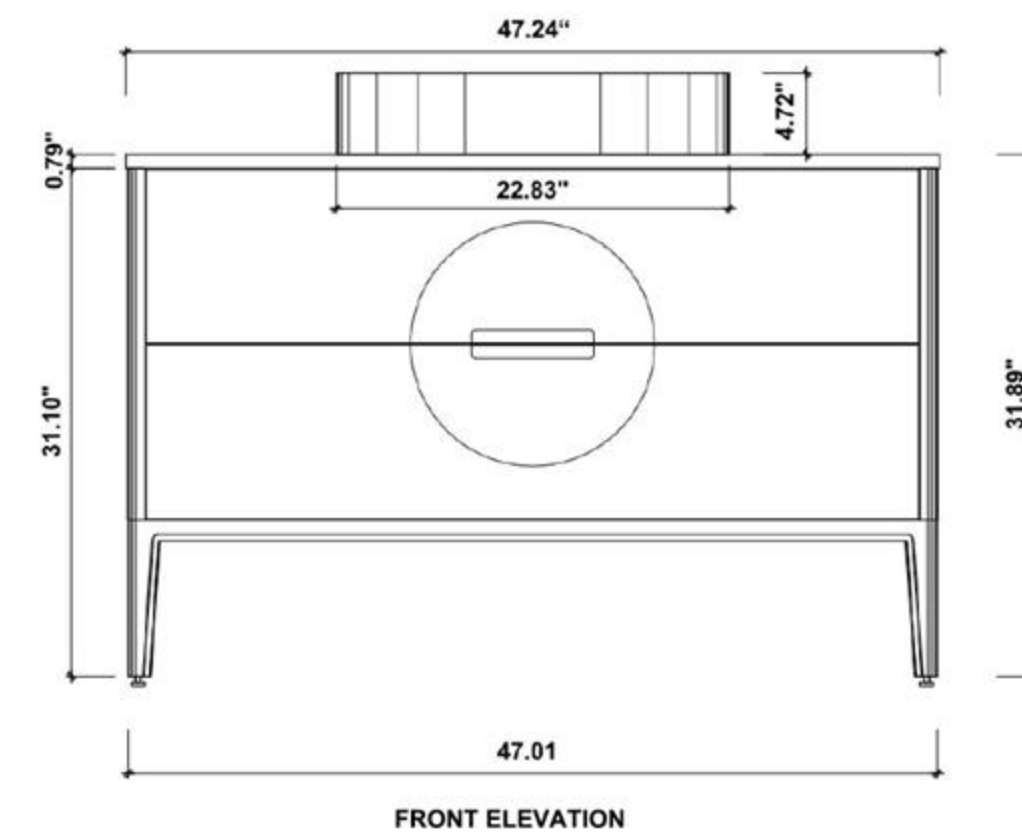

Colmar 48-inch:

- **Color Options:** Olive Green / Whitewash Oak
- **Countertop:** 1-Single faucet hole Premium Grade ATH Solid Surface (Matte Finish)
- **Vanity Base:** Multi-layer Engineering Wood
- **Sink:** Premium Grade ATH Solid Surface (Matte Finish)
- **Overall:** 2 Drawers
- **Dimensions:**
  - Cabinet: 47.01"W x 20.28"D x 31.10"H
  - Top: 47.24"W x 20.47"D x 0.79"H
  - Sink: 22.83"W x 14.96"D x 4.72"H
  - Overall Dimensions: 47.24"W x 20.47"D x 36.61"H