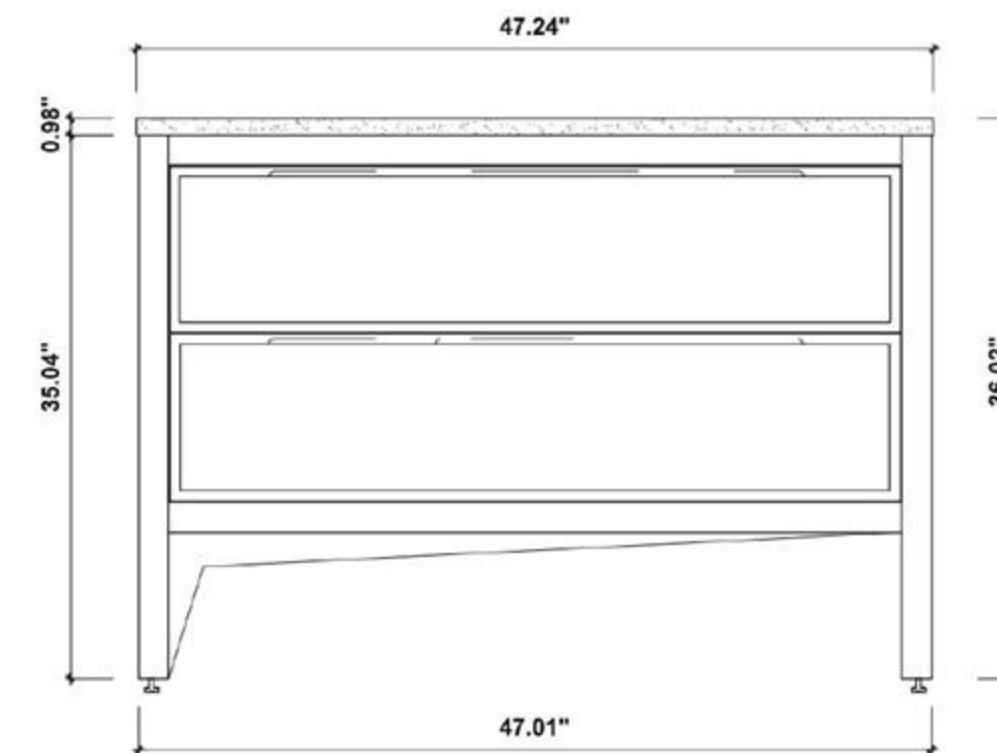

Cabinet: 58.7"W x 21.5"D x 33.1"H

Top: 59.1"W x 21.7"D x 2.4"H

Overall Dimensions: 59.1"W x 21.7"D x 35.4"H

FRONT ELEVATION

SIDE ELEVATION

DRAWER PLAN DETAIL

Winchester 60"

Ocala 60-inch

PORTREE-48"

Bibury 48-inch

(Double-Sink; Freestanding)

Bibury 48-inch:

- **Colors Options:** Chestnut Oak / Whitewash Oak
- **Countertop:** 2-Single faucet hole premium Black Marquina Quartz
- **Vanity Base:** Multi-layer Engineering Wood
- **Sink:** Premium Black Marquina Quartz
- **Overall:** 2 Drawers with Open Shelves
- **Dimensions:**
 - Cabinet: 47.01"W x 20.28"D x 32.28"H
 - Top: 47.24"W x 20.47"D x 3.54"H
 - Overall Dimensions: 47.24"W x 20.47"D x 35.82"H

BIBURY-48''

Annecy 48-inch

(Single-Sink; Freestanding)

Annecy 48-inch:

- **Color Options:** Dark Walnut / Charcoal
- **Countertop:** 1-Single faucet hole Premium Grade Acrylic Solid Surface (Gloss Finish)
- **Vanity Base:** Multi-layer Engineering Wood
- **Sink:** Premium Grade Acrylic Solid Surface (Gloss Finish)
- **Overall:** 2 Drawers (Upper Drawer: Glass side panels with LED Lighting)

➤ Dimensions:

Cabinet: 47.01"W x 18.31"D x 35.04"H

Top: 47.24"W x 18.50"D x 0.98"H

Overall Dimensions: 47.24"W x 18.50"D x 36.02"H

FRONT ELEVATION

SIDE ELEVATION

DRAWER PLAN DETAIL

ANNECY-48"