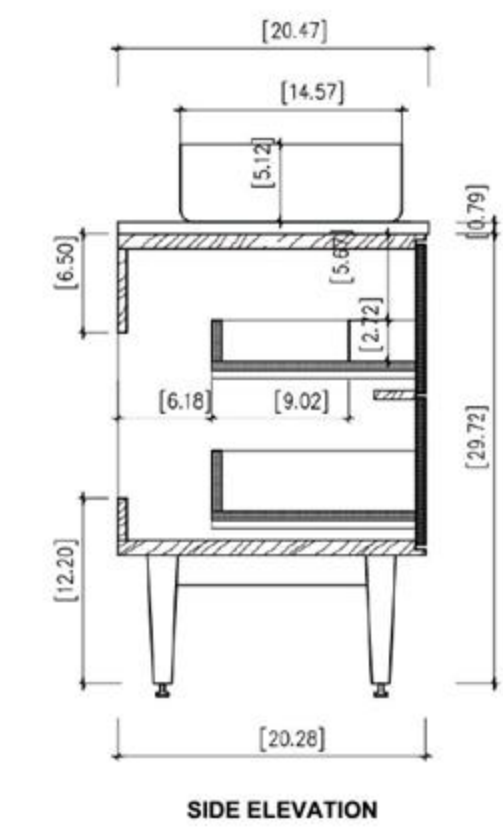

Dimensions:

Cabinet: 46.9"W x 21.5"D x 33.1"H

Top: 47.24"W x 21.7"D x 2.4"H

Overall Dimensions: 47.27"W x 21.7"D x 35.4"H

FRONT ELEVATION

SIDE ELEVATION

DRAWER PLAN DETAIL

Winchester-48"

Manarola 48-inch

(Double-Sink; Wall Mount)

Manarola 48-inch:

- **Color Options:** Black of Night / Light Gray
- **Countertop:** 2-Single faucet hole Premium Quartz
- **Vanity Base:** Multi-layer Engineering Wood
- **Sink:** Ceramic
- **Overall:** 2 Drawers
- **Dimensions:**
 - Cabinet: 46 7/8" W x 19 1/2" D x 17 3/4" H
 - Countertop: 47 1/4" W x 19 5/8" D x 3 7/8" H
 - Overall Dimensions: 47 1/4" W x 19 5/8" D x 21 5/8" H

FRONT ELEVATION

MANAROLA-48"

Veemon 48-inch

(Single-Sink; Freestanding/Wall Mount)

Veemon 48-inch:

- **Color Options:** Pine Mist + Gold Metal / Walnut + Black Metal
- **Countertop:** 1-Single faucet hole Premium Pure White Quartz
- **Vanity Base:** Multi-layer Engineering Wood
- **Sink:** Ceramic
- **Overall:** 3 Doors
- **Dimensions:**
 - Cabinet: 47.78"W x 19.69"D x 31.69"H
 - Top: 47.78"W x 19.69"D x 3.94"H
 - Overall Dimensions: 47.78"W x 19.69"D x 35.63"H

VEEMON-48"

Portree 48-inch (Single-Sink; Freestanding)

Portree 48-inch:

- **Color Options:** Matte White / Walnut
- **Countertop:** 1-Single faucet hole Premium Pure White Quartz
- **Vanity Base:** Multi-layer Engineering Wood
- **Sink:** Ceramic
- **Overall:** 1 Door and 2 Drawers
- **Dimensions:**
 - Cabinet: 47.01"W x 20.28"D x 29.72"H
 - Countertop: 47.24"W x 20.47"D x 0.79"H
 - Sink: 23.62"W x 14.57"D x 5.12"H
 - Overall Dimensions: 47.24"W x 20.47"D x 35.63"H