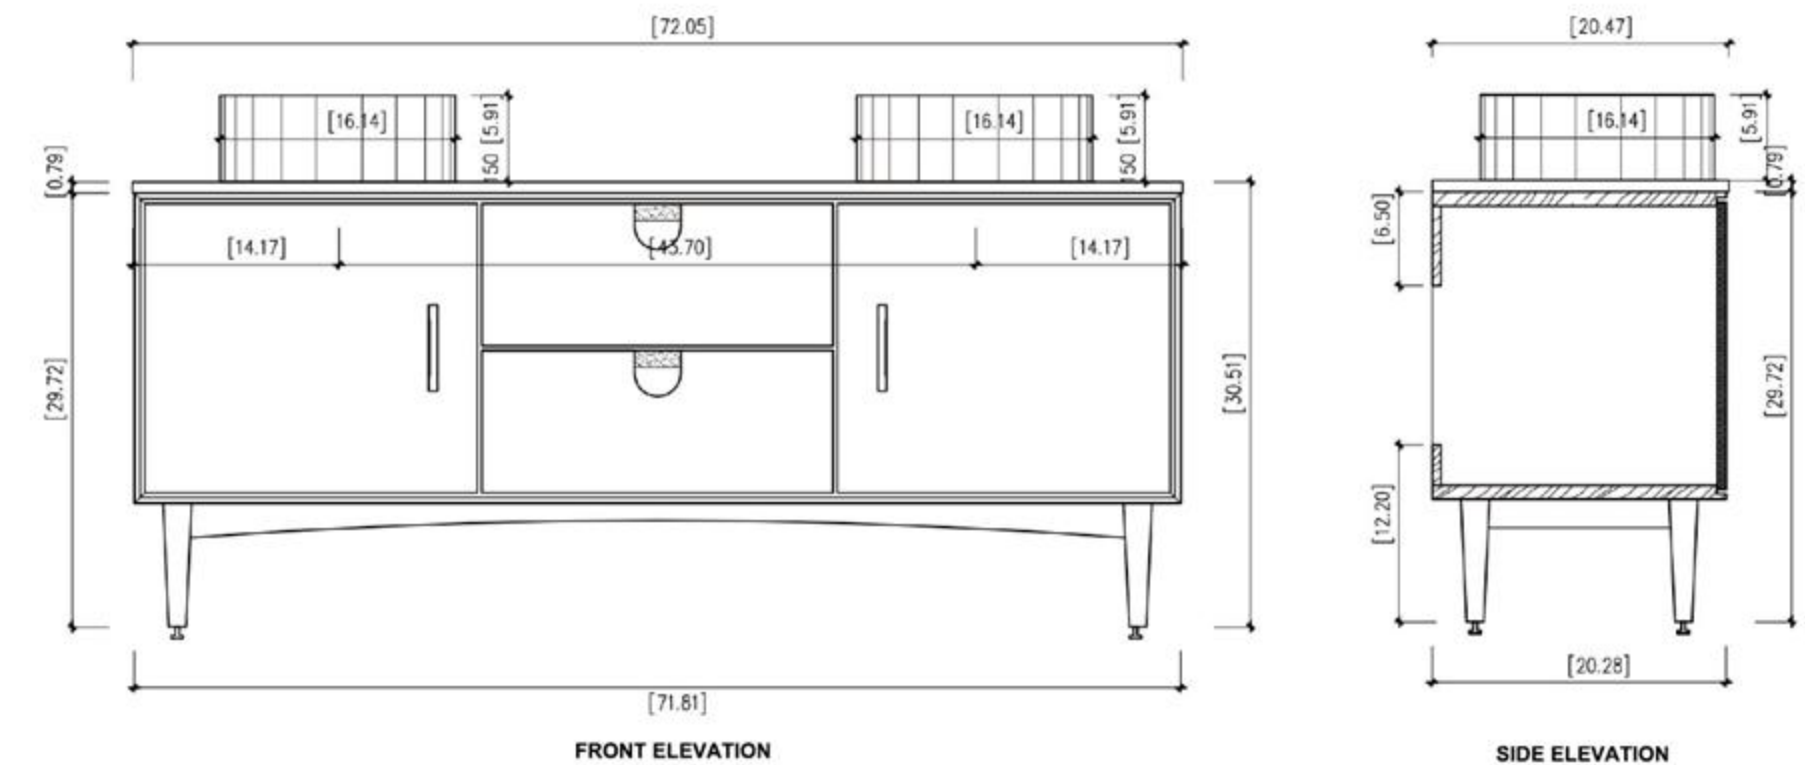

FRONT ELEVATION

SIDE ELEVATION

DRAWER PLAN DETAIL

Winchester-72"

Manarola 72-inch

(Double-Sink; Wall Mount)

Manarola 72-inch:

- **Color Options:** Black of Night / Light Gray
- **Countertop:** 2-Single faucet hole Premium Quartz
- **Vanity Base:** Multi-layer Engineering Wood
- **Sink:** Ceramic
- **Overall:** 2 Drawers
- **Dimensions:**
 - Cabinet: 72" W x 19 1/2" D x 17 3/4" H
 - Countertop: 72 1/2" W x 19 5/8" D x 3 7/8" H
 - Overall Dimensions: 72 1/2" W x 19 5/8" D x 21 5/8" H

MARFA-72"

Portree 72-inch

(Double-Sink; Freestanding)

Portree 72-inch:

- **Color Options:** Matte White / Walnut
- **Countertop:** 2-Single faucet hole Premium Pure White Quartz
- **Vanity Base:** Multi-layer Engineering Wood
- **Sink:** Ceramic
- **Overall:** 2 Door and 2 Drawers
- **Dimensions:**
 - Cabinet: 71.81"W x 20.28"D x 29.72"H
 - Countertop: 72.05"W x 20.47"D x 0.79"H
 - Sink (each): 16.14"W x 16.14"D x 5.91"H
 - Overall Dimensions: 72.05"W x 20.47"D x 36.42"H

Cabinet: 70.63" W x 20.28" D x 20.47" H

Top: 70.87" W x 20.47" D x 0.79" H

Sink (each): 19.29" W x 15.55" D x 5.91" H

Overall Dimensions: 70.87" W x 20.47" D x 27.17" H

SINTRA-72"

Manarola 72-inch

(Double-Sink; Wall Mount; Open Shelves)

Cabinet: 58.83" W x 19.49" D x 17.32" H
 Countertop: 59.06" W x 19.69" D x 0.71" H
 Sink: 17.91" W x 12.80" D x 5.31" H
 Overall Dimensions: 59.06" W x 19.69" D x 23.34" H

OCALA 60"

Barcelona 60-inch

(Double-Sink; Wall Mount)