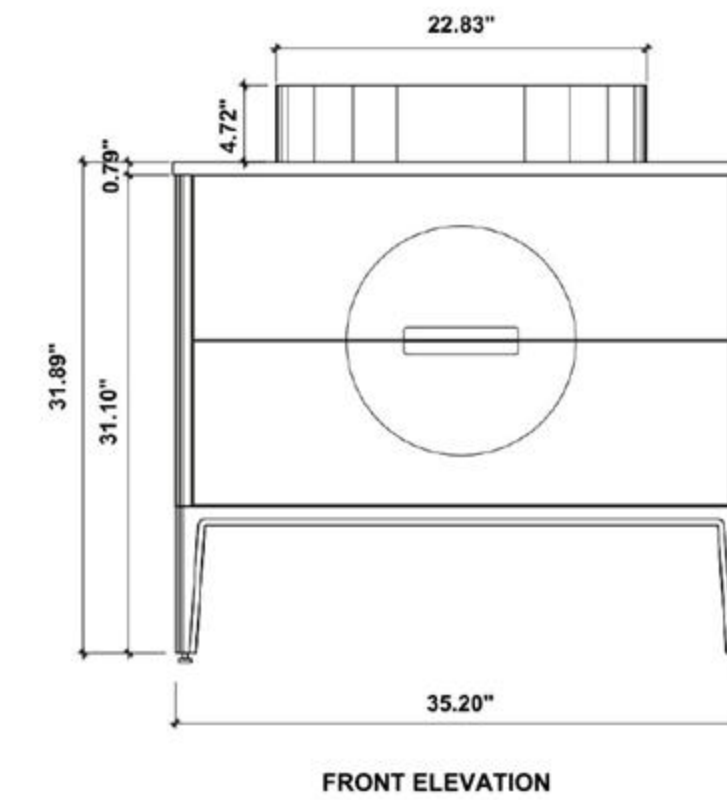

Colmar 36-inch:

- **Color Options:** Olive Green / Whitewash Oak
- **Countertop:** 1-Single faucet hole Premium Grade ATH Solid Surface (Matte Finish)
- **Vanity Base:** Multi-layer Engineering Wood
- **Sink:** Premium Grade ATH Solid Surface (Matte Finish)
- **Overall:** 2 Drawers
- **Dimensions:**
  - Cabinet: 35.20"W x 20.28"D x 31.10"H
  - Top: 35.38"W x 20.47"D x 0.79"H
  - Sink: 22.83"W x 14.96"D x 4.72"H
  - Overall Dimensions: 35.38"W x 20.47"D x 36.61"H