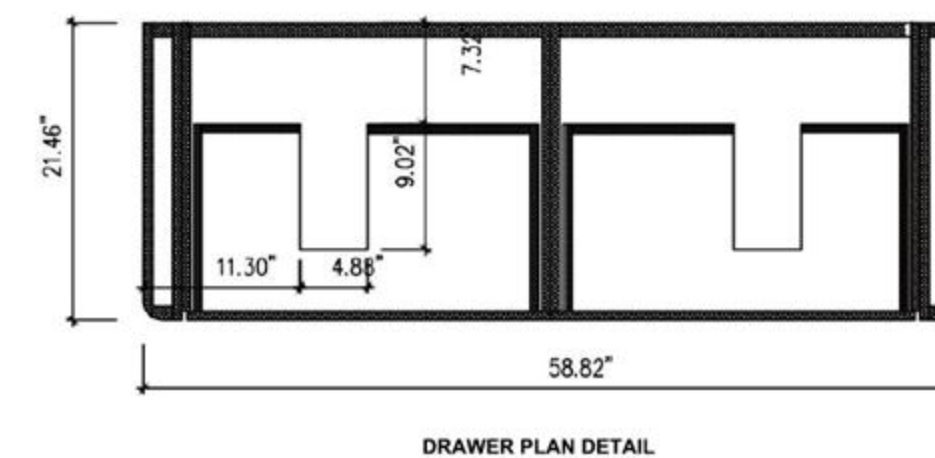

Cabinet: 70.63" W x 20.28" D x 20.47" H

Top: 70.87" W x 20.47" D x 0.79" H

Sink (each): 19.29" W x 15.55" D x 5.91" H

Overall Dimensions: 70.87" W x 20.47" D x 27.17" H

SINTRA-72"

Manarola 72-inch

(Double-Sink; Wall Mount; Open Shelves)

Cabinet: 58.83" W x 19.49" D x 17.32" H
 Countertop: 59.06" W x 19.69" D x 0.71" H
 Sink: 17.91" W x 12.80" D x 5.31" H
 Overall Dimensions: 59.06" W x 19.69" D x 23.34" H

OCALA 60"

Barcelona 60-inch

(Double-Sink; Wall Mount)

Barcelona 60-inch:

- **Color Options:** Forest Green / Dark Blue
- **Countertop Options:** 2-Single faucet hole Premium White Sintered Stone
- **Vanity Base:** Multi-layer Engineering Wood
- **Sink:** Ceramic
- **Overall:** 2 Drawers with 2 Inner Drawers
- **Dimensions:**
 - Cabinet: 58.66"W x 20.47"D x 20.47"H
 - Top: 59.06"W x 20.87"D x 0.47"H
 - Overall Dimensions: 59.06"W x 20.87"D x 20.94"H

Cabinet: 58.82"W x 21.46"D x 29.92"H

Top: 59.06"W x 21.65"D x 0.79"H

Sink: 19.29"W x 15.55"D x 5.91"H

Overall Dimensions: 59.06"W x 21.65"D x 36.62"H

SEBASTIAN 60"

Marfa 60-inch

(Double-Sink; Wall Mount)

Marfa 60-inch: