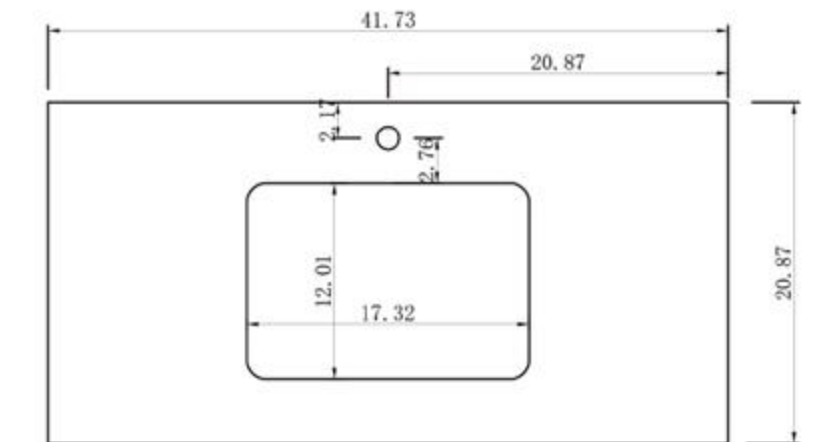

DRAWER PLAN DETAIL