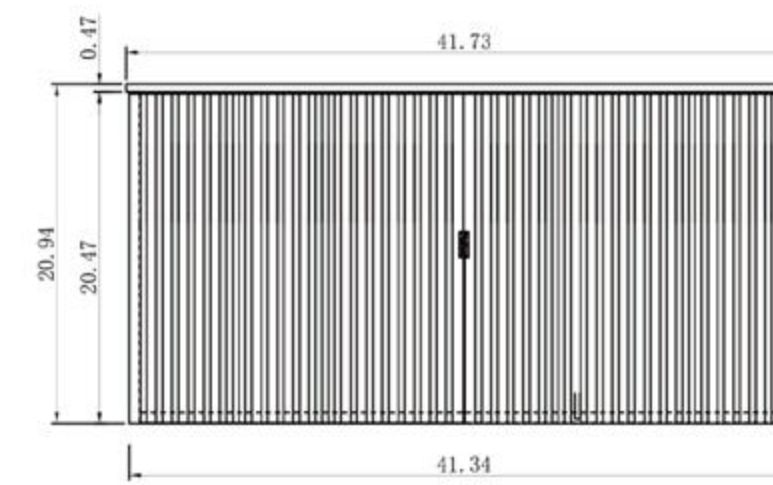

GOREME-48"

Barcelona 42-inch

(Single-Sink; Wall Mount)

Barcelona 42-inch:

- **Color Options:** Forest Green / Dark Blue
- **Countertop Options:** 1-Single faucet hole Premium White Sintered Stone
- **Vanity Base:** Multi-layer Engineering Wood
- **Sink:** Ceramic
- **Overall:** 1 Drawer with 1 Inner Drawer
- **Dimensions:**
 Cabinet: 41.34"W x 20.47"D x 20.47"H
 Top: 41.73"W x 20.87"D x 0.47"H
 Overall Dimensions: 41.73"W x 20.87"D x 20.94"H