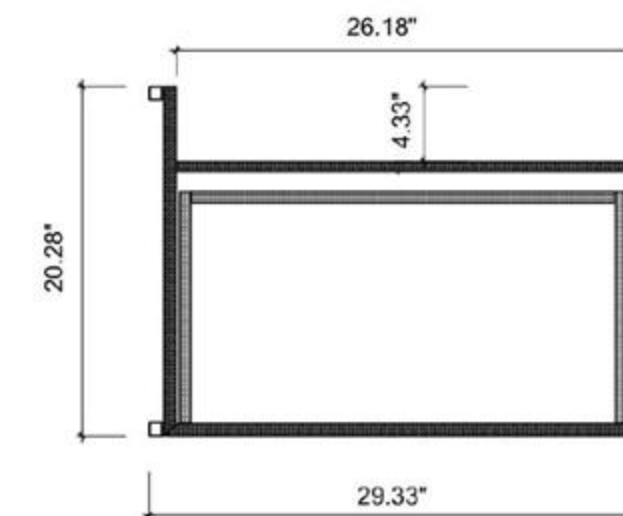

DRAWER PLAN DETAIL

TEXEL-30"