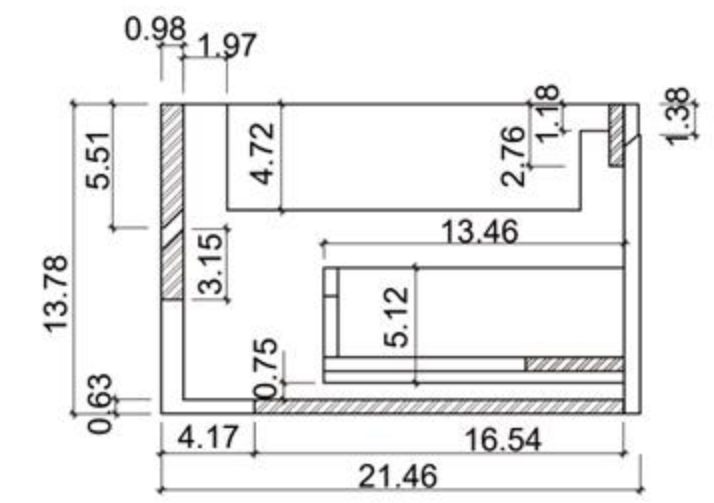

SIDE ELEVATION