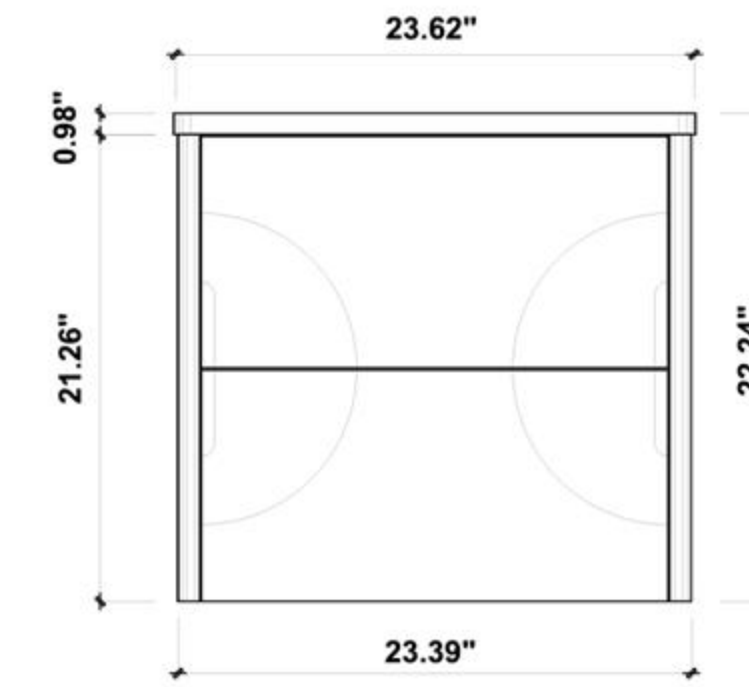

Cabinet: 35.2"W x 20.28"D x 32.28"H

Top: 35.43"W x 20.47"D x 3.54"H

Overall Dimensions: 35.43"W x 20.47"D x 35.82"H

FRONT ELEVATION

SIDE ELEVATION

DRAWER PLAN DETAIL

Bibury 36"

Sebastian 36-inch (Single-Sink; Freestanding/Wall Mount)

Cabinet: 29.29"W x 20.28"D x 29.72"H

Countertop: 29.53"W x 20.47"D x 0.79"H

Sink: 23.62"W x 14.57"D x 5.12"H

Overall Dimensions: 29.53"W x 20.47"D x 35.63"H

FRONT ELEVATION

SIDE ELEVATION

DRAWER PLAN DETAIL

Dimensions:

Cabinet: 23.39"W x 18.31"D x 35.04"H

Top: 23.5"W x 18.50"D x 0.98"H

Overall Dimensions: 23.5"W x 18.50"D x 36.02"H

FRONT ELEVATION

SIDE ELEVATION

DRAWER PLAN DETAIL

Annecy 24"

Cabinet: 23.39" W x 18.31" D x 21.26" H

Top: 23.62" W x 18.50" D x 0.98" H

Overall Dimensions: 23.62" W x 18.50" D x 22.24" H

FRONT ELEVATION

SIDE ELEVATION

DRAWER PLAN DETAIL

COLMAR-24"

MIRROR