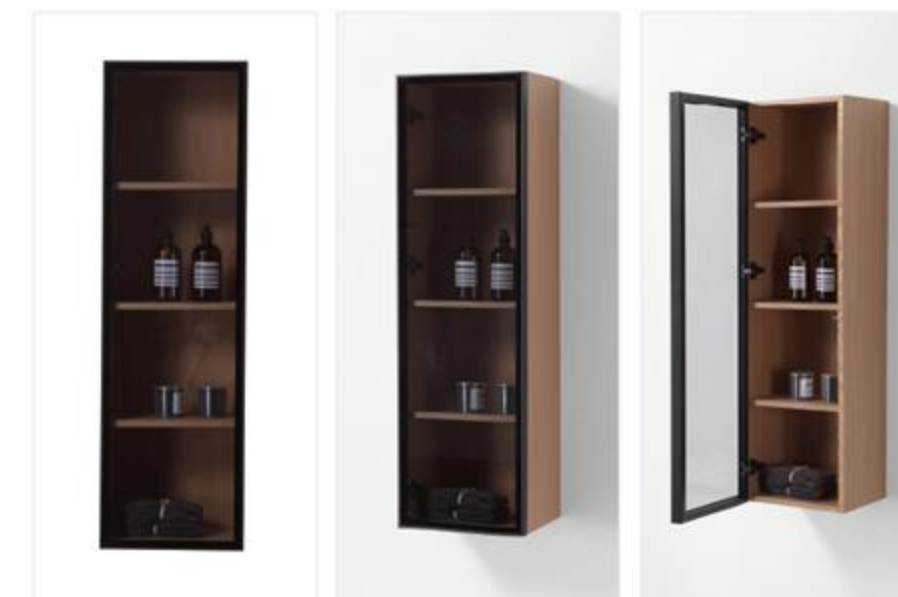

Luce Whitewash with Glass Door in Black Frame