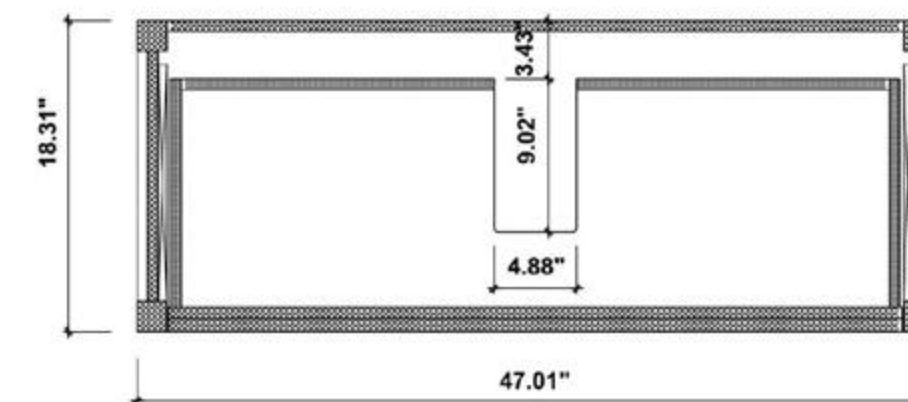

Cabinet: 58.7"W x 21.5"D x 33.1"H

Top: 59.1"W x 21.7"D x 2.4"H

Overall Dimensions: 59.1"W x 21.7"D x 35.4"H

FRONT ELEVATION

SIDE ELEVATION

DRAWER PLAN DETAIL

Winchester 60"

Ocala 60-inch

➤ Dimensions:

Cabinet: 47.01"W x 18.31"D x 35.04"H

Top: 47.24"W x 18.50"D x 0.98"H

Overall Dimensions: 47.24"W x 18.50"D x 36.02"H

FRONT ELEVATION

SIDE ELEVATION

DRAWER PLAN DETAIL

ANNECY-48"