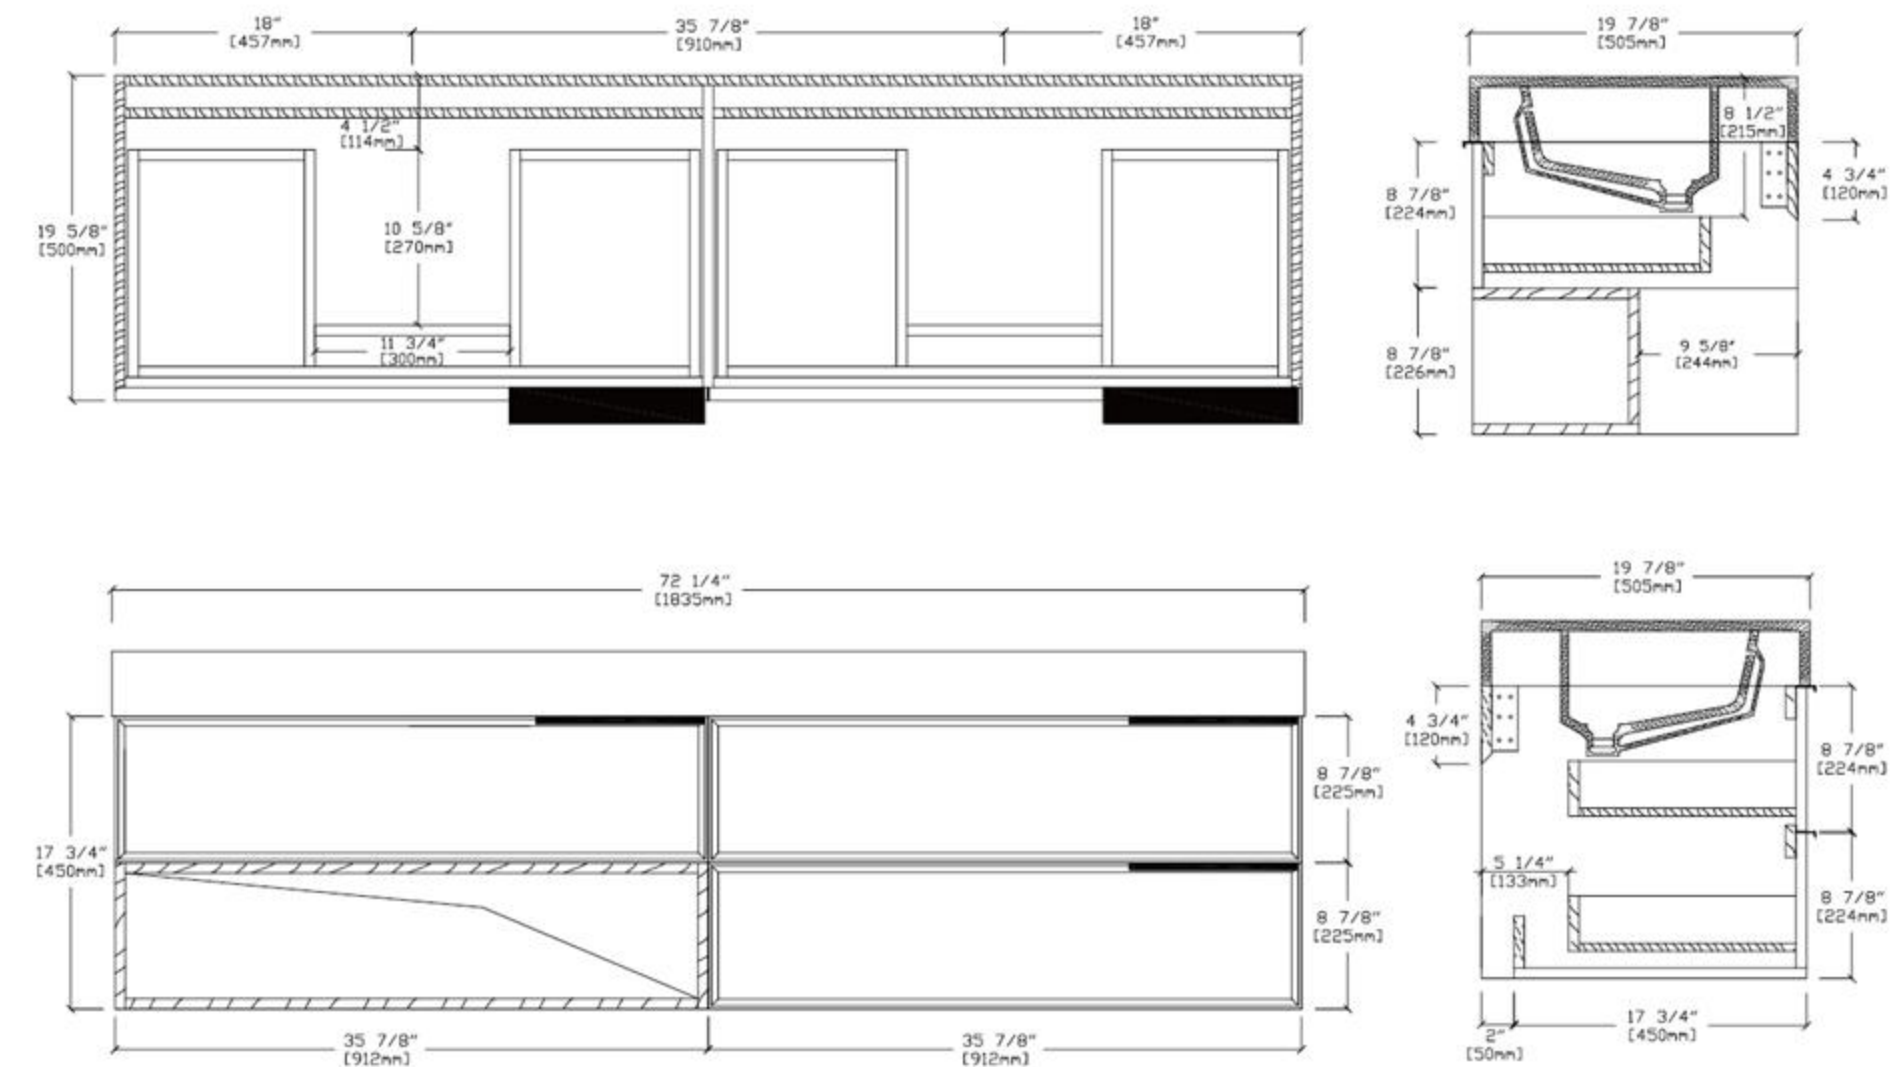

FRONT ELEVATION

SIDE ELEVATION

DRAWER PLAN DETAIL

Winchester-72"

Manarola 72-inch

(Double-Sink; Wall Mount)

Manarola 72-inch:

- **Color Options:** Black of Night / Light Gray
- **Countertop:** 2-Single faucet hole Premium Quartz
- **Vanity Base:** Multi-layer Engineering Wood
- **Sink:** Ceramic
- **Overall:** 2 Drawers
- **Dimensions:**
 - Cabinet: 72" W x 19 1/2" D x 17 3/4" H
 - Countertop: 72 1/2" W x 19 5/8" D x 3 7/8" H
 - Overall Dimensions: 72 1/2" W x 19 5/8" D x 21 5/8" H

FRONT ELEVATION

MANAROLA-72"

Bibury 72-inch

(Double-Sink; Freestanding)

Bibury 72-inch:

- **Colors Options:** Chestnut Oak / Whitewash Oak
- **Countertop:** 2-Single faucet hole premium Black Marquina Quartz
- **Vanity Base:** Multi-layer Engineering Wood
- **Sink:** Premium Black Marquina Quartz
- **Overall:** 2 Drawers with Open Shelves
- **Dimensions:**
 - Cabinet: 71.81"W x 20.28"D x 32.28"H
 - Top: 72.05"W x 20.47"D x 3.54"H
 - Overall Dimensions: 72.05"W x 20.47"D x 35.82"H

MARFA-72"

Portree 72-inch

(Double-Sink; Freestanding)

Portree 72-inch:

- **Color Options:** Matte White / Walnut
- **Countertop:** 2-Single faucet hole Premium Pure White Quartz
- **Vanity Base:** Multi-layer Engineering Wood
- **Sink:** Ceramic
- **Overall:** 2 Door and 2 Drawers
- **Dimensions:**
 - Cabinet: 71.81"W x 20.28"D x 29.72"H
 - Countertop: 72.05"W x 20.47"D x 0.79"H
 - Sink (each): 16.14"W x 16.14"D x 5.91"H
 - Overall Dimensions: 72.05"W x 20.47"D x 36.42"H

Cabinet: 70.63" W x 20.28" D x 20.47" H

Top: 70.87" W x 20.47" D x 0.79" H

Sink (each): 19.29" W x 15.55" D x 5.91" H

Overall Dimensions: 70.87" W x 20.47" D x 27.17" H

SINTRA-72"

Manarola 72-inch

(Double-Sink; Wall Mount; Open Shelves)