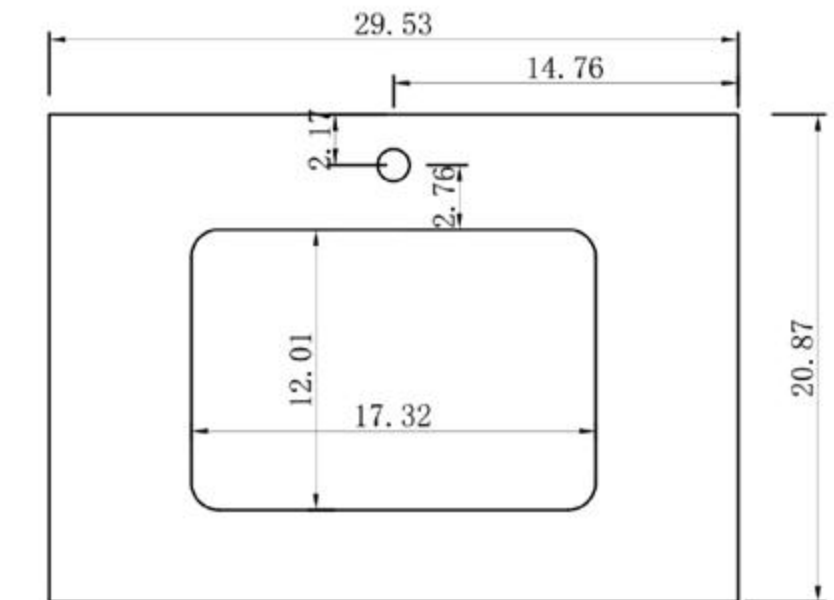

SIDE ELEVATION