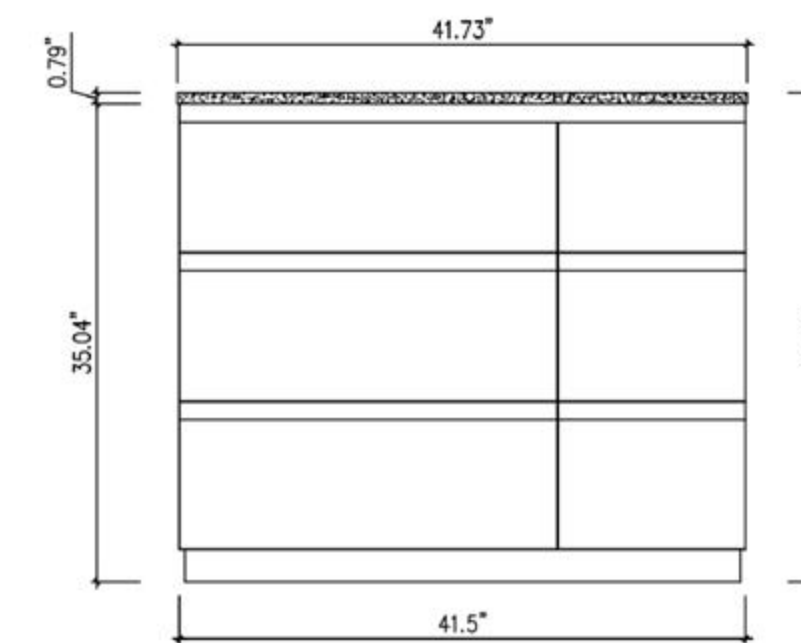

Rothenburg 42-inch:

- **Color Options:** Golden Oak / Charcoal
- **Countertop:** 1-Single faucet hole Premium Grade Acrylic Solid Surface (Gloss Finish)
- **Vanity Base:** Multi-layer Engineering Wood
- **Sink:** Premium Grade Acrylic Solid Surface (Gloss Finish)
- **Overall:** 6 Drawers
- **Dimensions:**

Cabinet: 41.5"W x 19.88"D x 35.04"H

Top mount sink: 41.73"W x 20.08"D x 0.79"H

Overall Dimensions: 41.73"W x 20.08"D x 35.83"H

FRONT ELEVATION