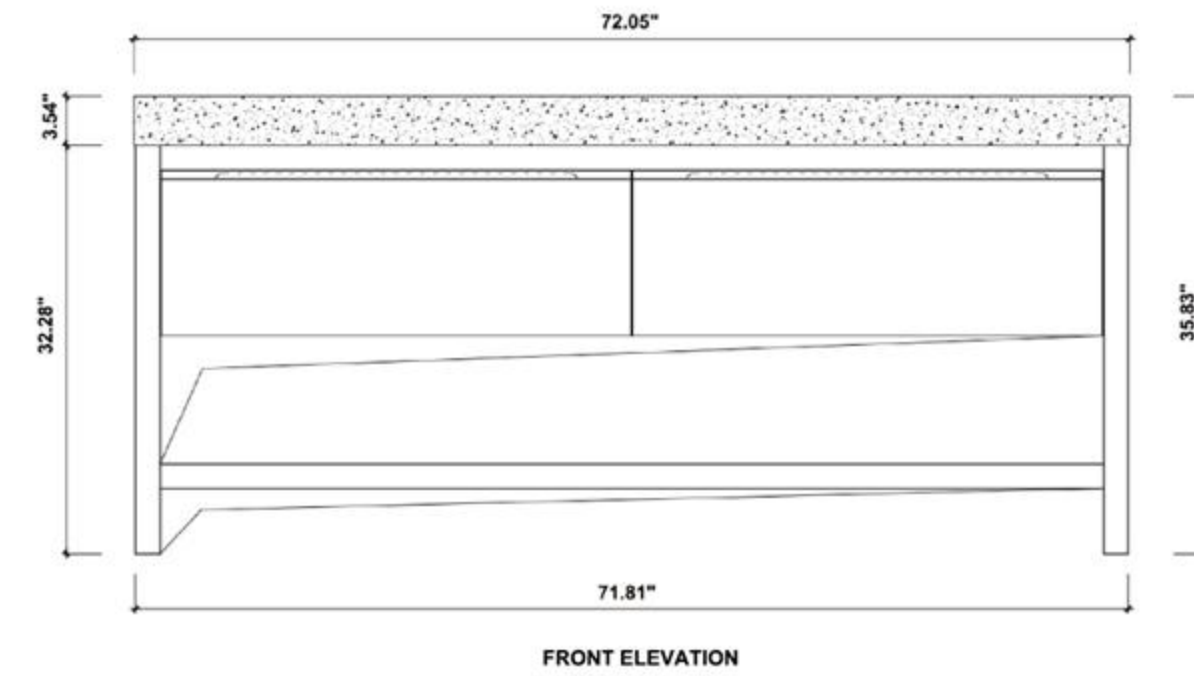

FRONT ELEVATION

SIDE ELEVATION

DRAWER PLAN DETAIL

Winchester-72"

Manarola 72-inch

(Double-Sink; Wall Mount)

Manarola 72-inch:

- **Color Options:** Black of Night / Light Gray
- **Countertop:** 2-Single faucet hole Premium Quartz
- **Vanity Base:** Multi-layer Engineering Wood
- **Sink:** Ceramic
- **Overall:** 2 Drawers
- **Dimensions:**
 - Cabinet: 72" W x 19 1/2" D x 17 3/4" H
 - Countertop: 72 1/2" W x 19 5/8" D x 3 7/8" H
 - Overall Dimensions: 72 1/2" W x 19 5/8" D x 21 5/8" H

FRONT ELEVATION

MANAROLA-72"

Bibury 72-inch

(Double-Sink; Freestanding)

Bibury 72-inch:

- **Colors Options:** Chestnut Oak / Whitewash Oak
- **Countertop:** 2-Single faucet hole premium Black Marquina Quartz
- **Vanity Base:** Multi-layer Engineering Wood
- **Sink:** Premium Black Marquina Quartz
- **Overall:** 2 Drawers with Open Shelves
- **Dimensions:**
 - Cabinet: 71.81"W x 20.28"D x 32.28"H
 - Top: 72.05"W x 20.47"D x 3.54"H
 - Overall Dimensions: 72.05"W x 20.47"D x 35.82"H

MARFA-72"

Portree 72-inch

(Double-Sink; Freestanding)

Portree 72-inch:

- **Color Options:** Matte White / Walnut
- **Countertop:** 2-Single faucet hole Premium Pure White Quartz
- **Vanity Base:** Multi-layer Engineering Wood
- **Sink:** Ceramic
- **Overall:** 2 Door and 2 Drawers
- **Dimensions:**
 - Cabinet: 71.81"W x 20.28"D x 29.72"H
 - Countertop: 72.05"W x 20.47"D x 0.79"H
 - Sink (each): 16.14"W x 16.14"D x 5.91"H
 - Overall Dimensions: 72.05"W x 20.47"D x 36.42"H

Cabinet: 70.63" W x 20.28" D x 20.47" H

Top: 70.87" W x 20.47" D x 0.79" H

Sink (each): 19.29" W x 15.55" D x 5.91" H

Overall Dimensions: 70.87" W x 20.47" D x 27.17" H

SINTRA-72"

Manarola 72-inch

(Double-Sink; Wall Mount; Open Shelves)