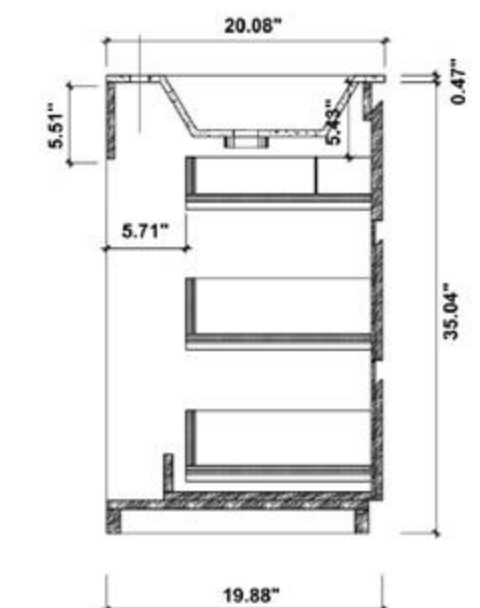

Rothenburg 72-inch:

- **Color Options:** Golden Oak / Charcoal
- **Countertop:** 2-Single faucet hole Premium Grade Acrylic Solid Surface (Gloss Finish)
- **Vanity Base:** Multi-layer Engineering Wood
- **Sink:** Premium Grade Acrylic Solid Surface (Gloss Finish)
- **Overall:** 9 Drawers
- **Dimensions:**
  - Cabinet: 71.97"W x 19.88"D x 35.04"H
  - Top mount sink: 72.20"W x 20.08"D x 0.47"H
  - Overall Dimensions: 72.20"W x 20.08"D x 35.51"H