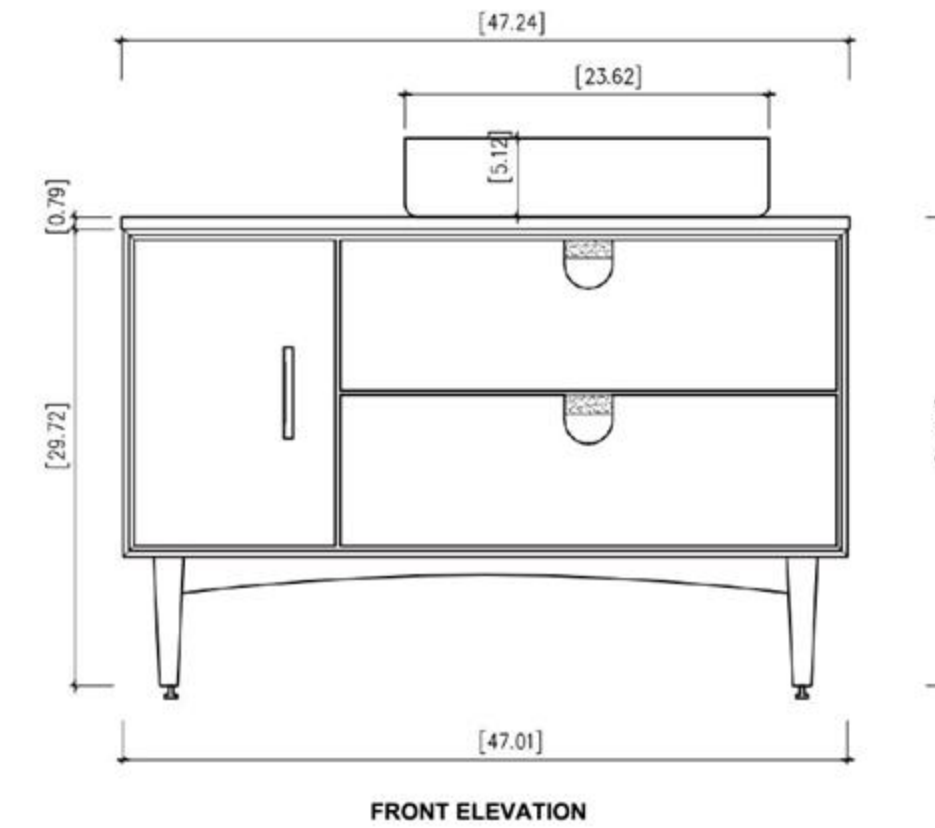

Dimensions:

Cabinet: 46.9"W x 21.5"D x 33.1"H

Top: 47.24"W x 21.7"D x 2.4"H

Overall Dimensions: 47.27"W x 21.7"D x 35.4"H

FRONT ELEVATION

SIDE ELEVATION

DRAWER PLAN DETAIL

Winchester-48"

FRONT ELEVATION

MANAROLA-48"

Veemon 48-inch

(Single-Sink; Freestanding/Wall Mount)

Veemon 48-inch:

- **Color Options:** Pine Mist + Gold Metal / Walnut + Black Metal
- **Countertop:** 1-Single faucet hole Premium Pure White Quartz
- **Vanity Base:** Multi-layer Engineering Wood
- **Sink:** Ceramic
- **Overall:** 3 Doors
- **Dimensions:**
 - Cabinet: 47.78"W x 19.69"D x 31.69"H
 - Top: 47.78"W x 19.69"D x 3.94"H
 - Overall Dimensions: 47.78"W x 19.69"D x 35.63"H

VEEMON-48"

Portree 48-inch (Single-Sink; Freestanding)

Portree 48-inch:

- **Color Options:** Matte White / Walnut
- **Countertop:** 1-Single faucet hole Premium Pure White Quartz
- **Vanity Base:** Multi-layer Engineering Wood
- **Sink:** Ceramic
- **Overall:** 1 Door and 2 Drawers
- **Dimensions:**
 - Cabinet: 47.01"W x 20.28"D x 29.72"H
 - Countertop: 47.24"W x 20.47"D x 0.79"H
 - Sink: 23.62"W x 14.57"D x 5.12"H
 - Overall Dimensions: 47.24"W x 20.47"D x 35.63"H

Cabinet: 35.2"W x 20.28"D x 32.28"H

Top: 35.43"W x 20.47"D x 3.54"H

Overall Dimensions: 35.43"W x 20.47"D x 35.82"H

FRONT ELEVATION

SIDE ELEVATION

DRAWER PLAN DETAIL

Bibury 36"

Sebastian 36-inch (Single-Sink; Freestanding/Wall Mount)