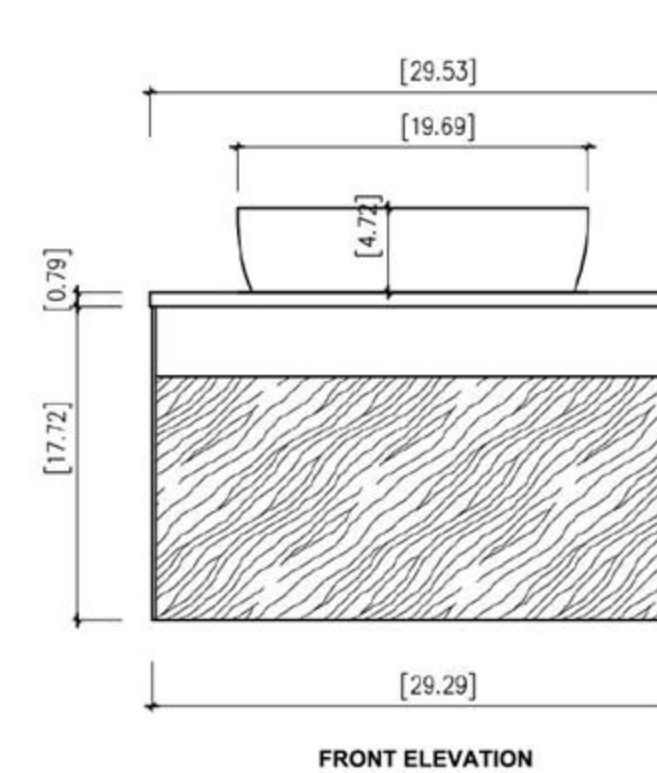

COLMAR-36"

Barcelona 30-inch

(Single-Sink; Wall Mount)

Barcelona 30-inch:

- **Color Options:** Forest Green / Dark Blue
- **Countertop Options:** 1-Single faucet hole Premium White Sintered Stone
- **Vanity Base:** Multi-layer Engineering Wood
- **Sink:** Ceramic
- **Overall:** 1 Drawer with 1 Inner Drawer
- **Dimensions:**
 Cabinet: 29.13"W x 20.47"D x 20.47"H
 Top: 29.53"W x 20.87"D x 0.47"H
 Overall Dimensions: 29.53"W x 20.87"D x 20.94"H

FRONT ELEVATION

SIDE ELEVATION

DRAWER PLAN DETAIL

Barcelona-30"

Ronda 30-inch

(Single-Sink; Wall Mount)

Ronda 30-inch:

- **Color Options:** Dark Blue + Walnut / Smoke Gray Oak + Light Gray
- **Countertop:** 1-Single faucet hole Premium Pure White Quartz
- **Vanity Base:** Multi-layer Engineering Wood
- **Sink:** Ceramic
- **Overall:** 1 Drawer
- **Dimensions:**
 - Cabinet: 29 5/9" W x 20 4/9" D x 17 5/7" H
 - Countertop: 29 5/9" W x 20 4/9" D x 4/5" H
 - Sink: 19 2/3" W x 14 4/7" D x 4 5/7" H
 - Overall Dimensions: 29 5/9" W x 20 4/9" D x 23 2/9" H

Ronda-30"

Portree 30-inch (Single-Sink; Freestanding)

Portree 30-inch:

- **Color Options:** Matte White / Walnut
- **Countertop:** 1-Single faucet hole Premium Pure White Quartz
- **Vanity Base:** Multi-layer Engineering Wood
- **Sink:** Ceramic
- **Overall:** 2 Drawers
- **Dimensions:**