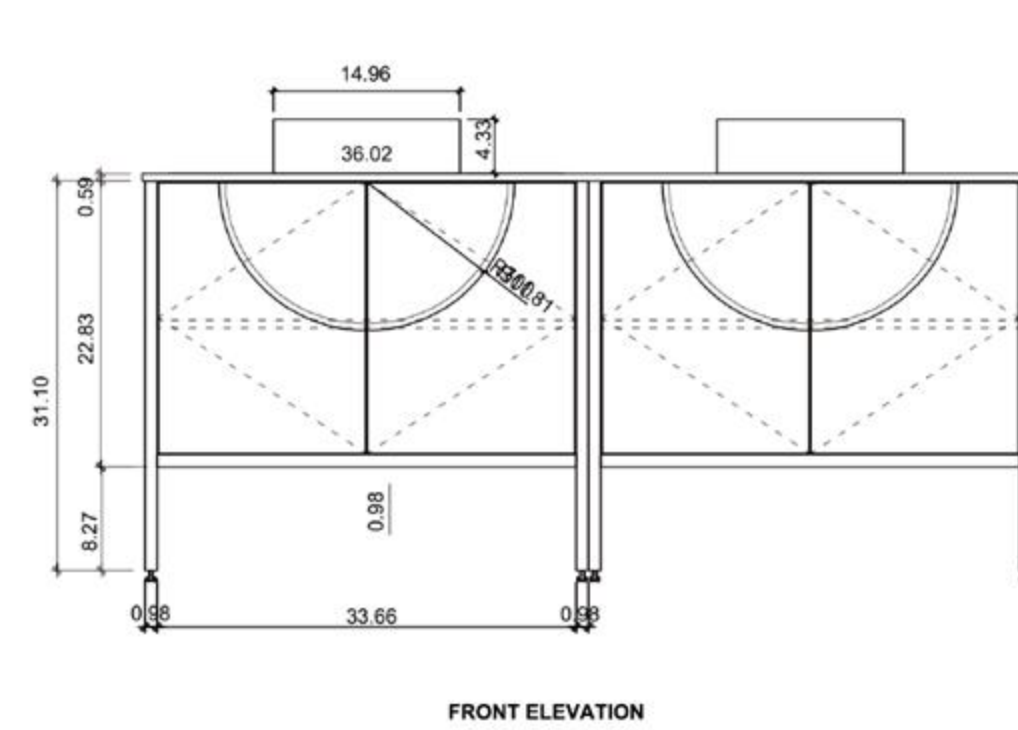

Celle 72-inch:

- **Color Options:** Pecan Oak / Dark Walnut
- **Countertop:** 2-Single faucet hole Premium Grade ATH Solid Surface (Matte Finish)
- **Vanity Base:** Multi-layer Engineering Wood
- **Sink:** Premium Grade ATH Solid Surface (Matte Finish)
- **Overall:** 4 Doors
- **Dimensions:**
  - Cabinet: 71.24"W x 21.46"D x 31.1"H
  - Top: 71.6"W x 21.46"D x 0.59"H
  - Sink: 14.96"W x 14.96"D x 4.33"H
  - Overall Dimensions: 71.6"W x 20.35"D x 36.02"H