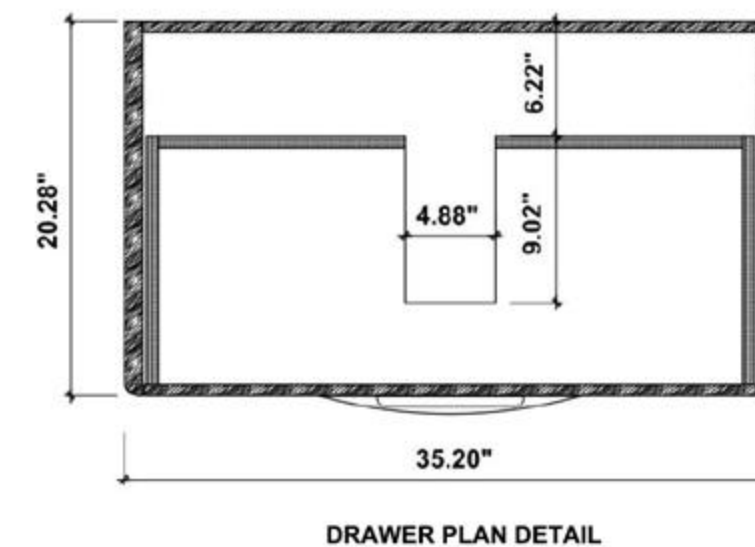

Colmar 36-inch:

- **Color Options:** Olive Green / Whitewash Oak
- **Countertop:** 1-Single faucet hole Premium Grade ATH Solid Surface (Matte Finish)
- **Vanity Base:** Multi-layer Engineering Wood
- **Sink:** Premium Grade ATH Solid Surface (Matte Finish)
- **Overall:** 2 Drawers
- **Dimensions:**
  - Cabinet: 35.20"W x 20.28"D x 31.10"H
  - Top: 35.38"W x 20.47"D x 0.79"H
  - Sink: 22.83"W x 14.96"D x 4.72"H
  - Overall Dimensions: 35.38"W x 20.47"D x 36.61"H