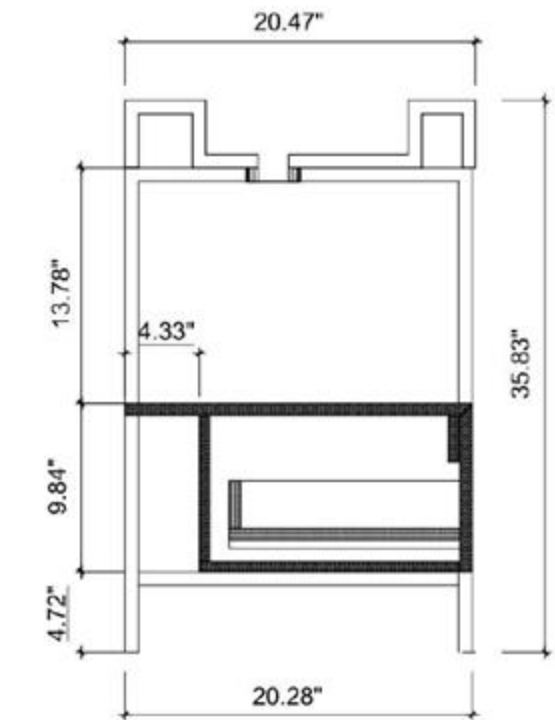

SIDE ELEVATION