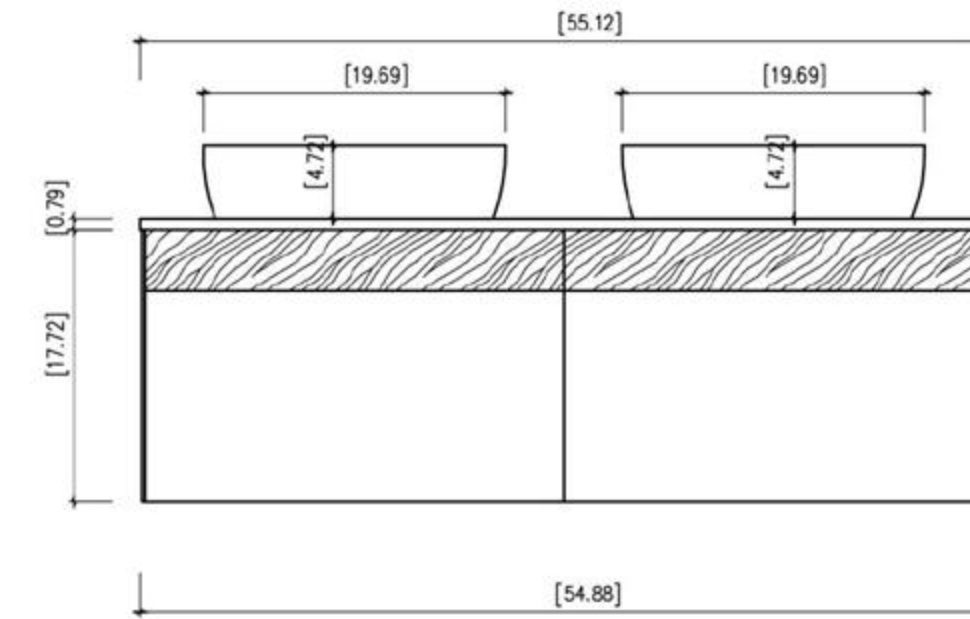

Ronda 55-inch:

- **Color Options:** Dark Blue + Walnut / Smoke Gray Oak + Light Gray
- **Countertop:** 2-Single faucet hole Premium Pure White Quartz
- **Vanity Base:** Multi-layer Engineering Wood
- **Sink:** Ceramic
- **Overall:** 2 Drawers
- **Dimensions:**

Cabinet: 55 1/8" W x 20 4/9" D x 17 5/7" H

Countertop: 55 1/8" W x 20 4/9" D x 4/5" H

Sink: 19 2/3" W x 14 4/7" D x 4 5/7" H

Overall Dimensions: 55 1/8" W x 20 4/9" D x 23 2/9" H

FRONT ELEVATION