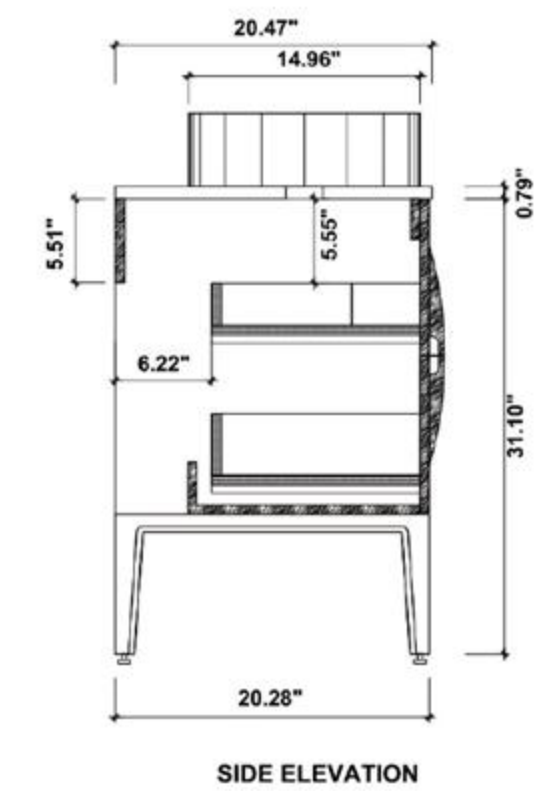

Colmar 36-inch:

- **Color Options:** Olive Green / Whitewash Oak
- **Countertop:** 1-Single faucet hole Premium Grade ATH Solid Surface (Matte Finish)
- **Vanity Base:** Multi-layer Engineering Wood
- **Sink:** Premium Grade ATH Solid Surface (Matte Finish)
- **Overall:** 2 Drawers
- **Dimensions:**
  - Cabinet: 35.20"W x 20.28"D x 31.10"H
  - Top: 35.38"W x 20.47"D x 0.79"H
  - Sink: 22.83"W x 14.96"D x 4.72"H
  - Overall Dimensions: 35.38"W x 20.47"D x 36.61"H