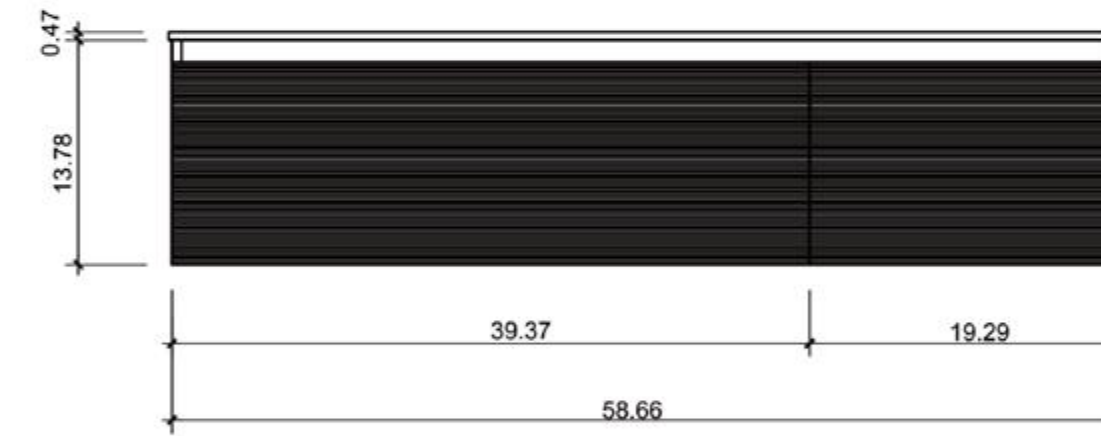

Cabinet: 70.63" W x 20.28" D x 20.47" H

Top: 70.87" W x 20.47" D x 0.79" H

Sink (each): 19.29" W x 15.55" D x 5.91" H

Overall Dimensions: 70.87" W x 20.47" D x 27.17" H

SINTRA-72"

Manarola 72-inch

(Double-Sink; Wall Mount; Open Shelves)

**MANAROLA-72"
OPEN SHELVES**

Oslo 60-inch

(Single-Sink; Wall Mount)

Oslo 60-inch:

- **Color Options:** Matte Black + Whitewash
- **Countertop:** 1-Single faucet hole Premium Black Sintered Stone
- **Vanity Base:** Multi-layer Engineering Wood
- **Sink:** Premium Grade ATH Solid Surface (Matte Finish in Black Color)
- **Overall:** 2 Drawers
- **Dimensions:**
 - Cabinet: 58.66"W x 21.46"D x 13.78"H
 - Top: 58.66"W x 21.46"D x 0.47"H
 - Overall Dimensions: 58.66"W x 21.46"D x 14.25"H