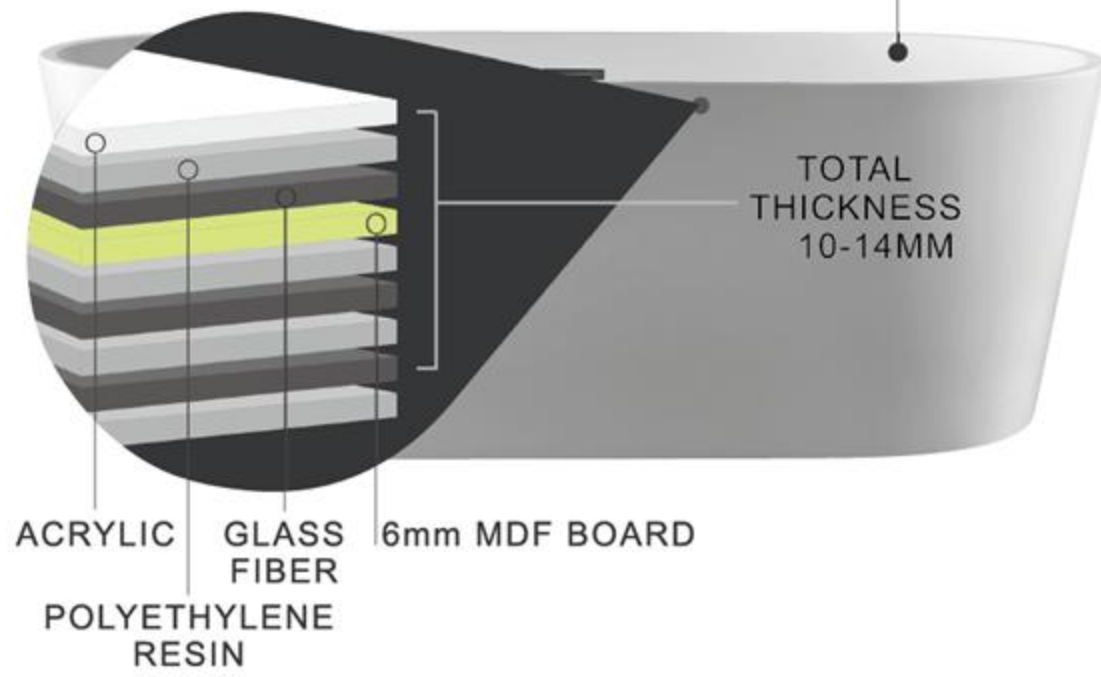

FREESTANDING TUB

WHAT'S INSIDE

SURFACE IS POLISHED AND PAINTED IN WHITE