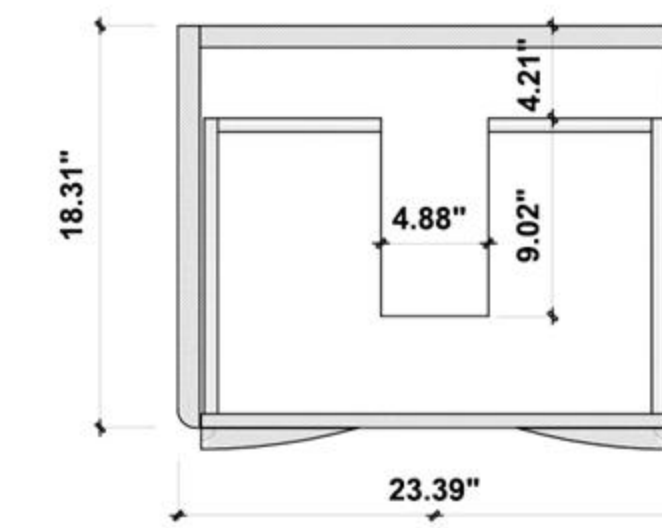

Cabinet: 35.2"W x 20.28"D x 32.28"H

Top: 35.43"W x 20.47"D x 3.54"H

Overall Dimensions: 35.43"W x 20.47"D x 35.82"H

FRONT ELEVATION

SIDE ELEVATION

DRAWER PLAN DETAIL

Bibury 36"

Sebastian 36-inch (Single-Sink; Freestanding/Wall Mount)

Dimensions:

Cabinet: 23.39"W x 18.31"D x 35.04"H

Top: 23.5"W x 18.50"D x 0.98"H

Overall Dimensions: 23.5"W x 18.50"D x 36.02"H

FRONT ELEVATION

SIDE ELEVATION

DRAWER PLAN DETAIL

Annecy 24"

Cabinet: 23.39" W x 18.31" D x 21.26" H

Top: 23.62" W x 18.50" D x 0.98" H

Overall Dimensions: 23.62" W x 18.50" D x 22.24" H

FRONT ELEVATION

SIDE ELEVATION

DRAWER PLAN DETAIL

COLMAR-24"

MIRROR