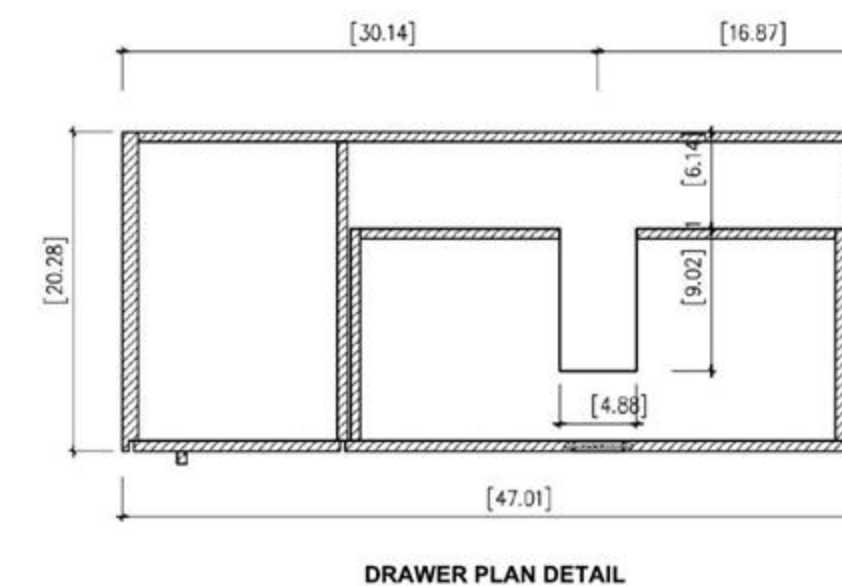

Manarola 48-inch

(Double-Sink; Wall Mount)

Manarola 48-inch:

- **Color Options:** Black of Night / Light Gray
- **Countertop:** 2-Single faucet hole Premium Quartz
- **Vanity Base:** Multi-layer Engineering Wood
- **Sink:** Ceramic
- **Overall:** 2 Drawers
- **Dimensions:**
 - Cabinet: 46 7/8" W x 19 1/2" D x 17 3/4" H
 - Countertop: 47 1/4" W x 19 5/8" D x 3 7/8" H
 - Overall Dimensions: 47 1/4" W x 19 5/8" D x 21 5/8" H

FRONT ELEVATION

MANAROLA-48"

Veemon 48-inch

(Single-Sink; Freestanding/Wall Mount)

Veemon 48-inch:

- **Color Options:** Pine Mist + Gold Metal / Walnut + Black Metal
- **Countertop:** 1-Single faucet hole Premium Pure White Quartz
- **Vanity Base:** Multi-layer Engineering Wood
- **Sink:** Ceramic
- **Overall:** 3 Doors
- **Dimensions:**
 - Cabinet: 47.78"W x 19.69"D x 31.69"H
 - Top: 47.78"W x 19.69"D x 3.94"H
 - Overall Dimensions: 47.78"W x 19.69"D x 35.63"H

VEEMON-48"

Portree 48-inch (Single-Sink; Freestanding)

Portree 48-inch:

- **Color Options:** Matte White / Walnut
- **Countertop:** 1-Single faucet hole Premium Pure White Quartz
- **Vanity Base:** Multi-layer Engineering Wood
- **Sink:** Ceramic
- **Overall:** 1 Door and 2 Drawers
- **Dimensions:**
 - Cabinet: 47.01"W x 20.28"D x 29.72"H
 - Countertop: 47.24"W x 20.47"D x 0.79"H
 - Sink: 23.62"W x 14.57"D x 5.12"H
 - Overall Dimensions: 47.24"W x 20.47"D x 35.63"H