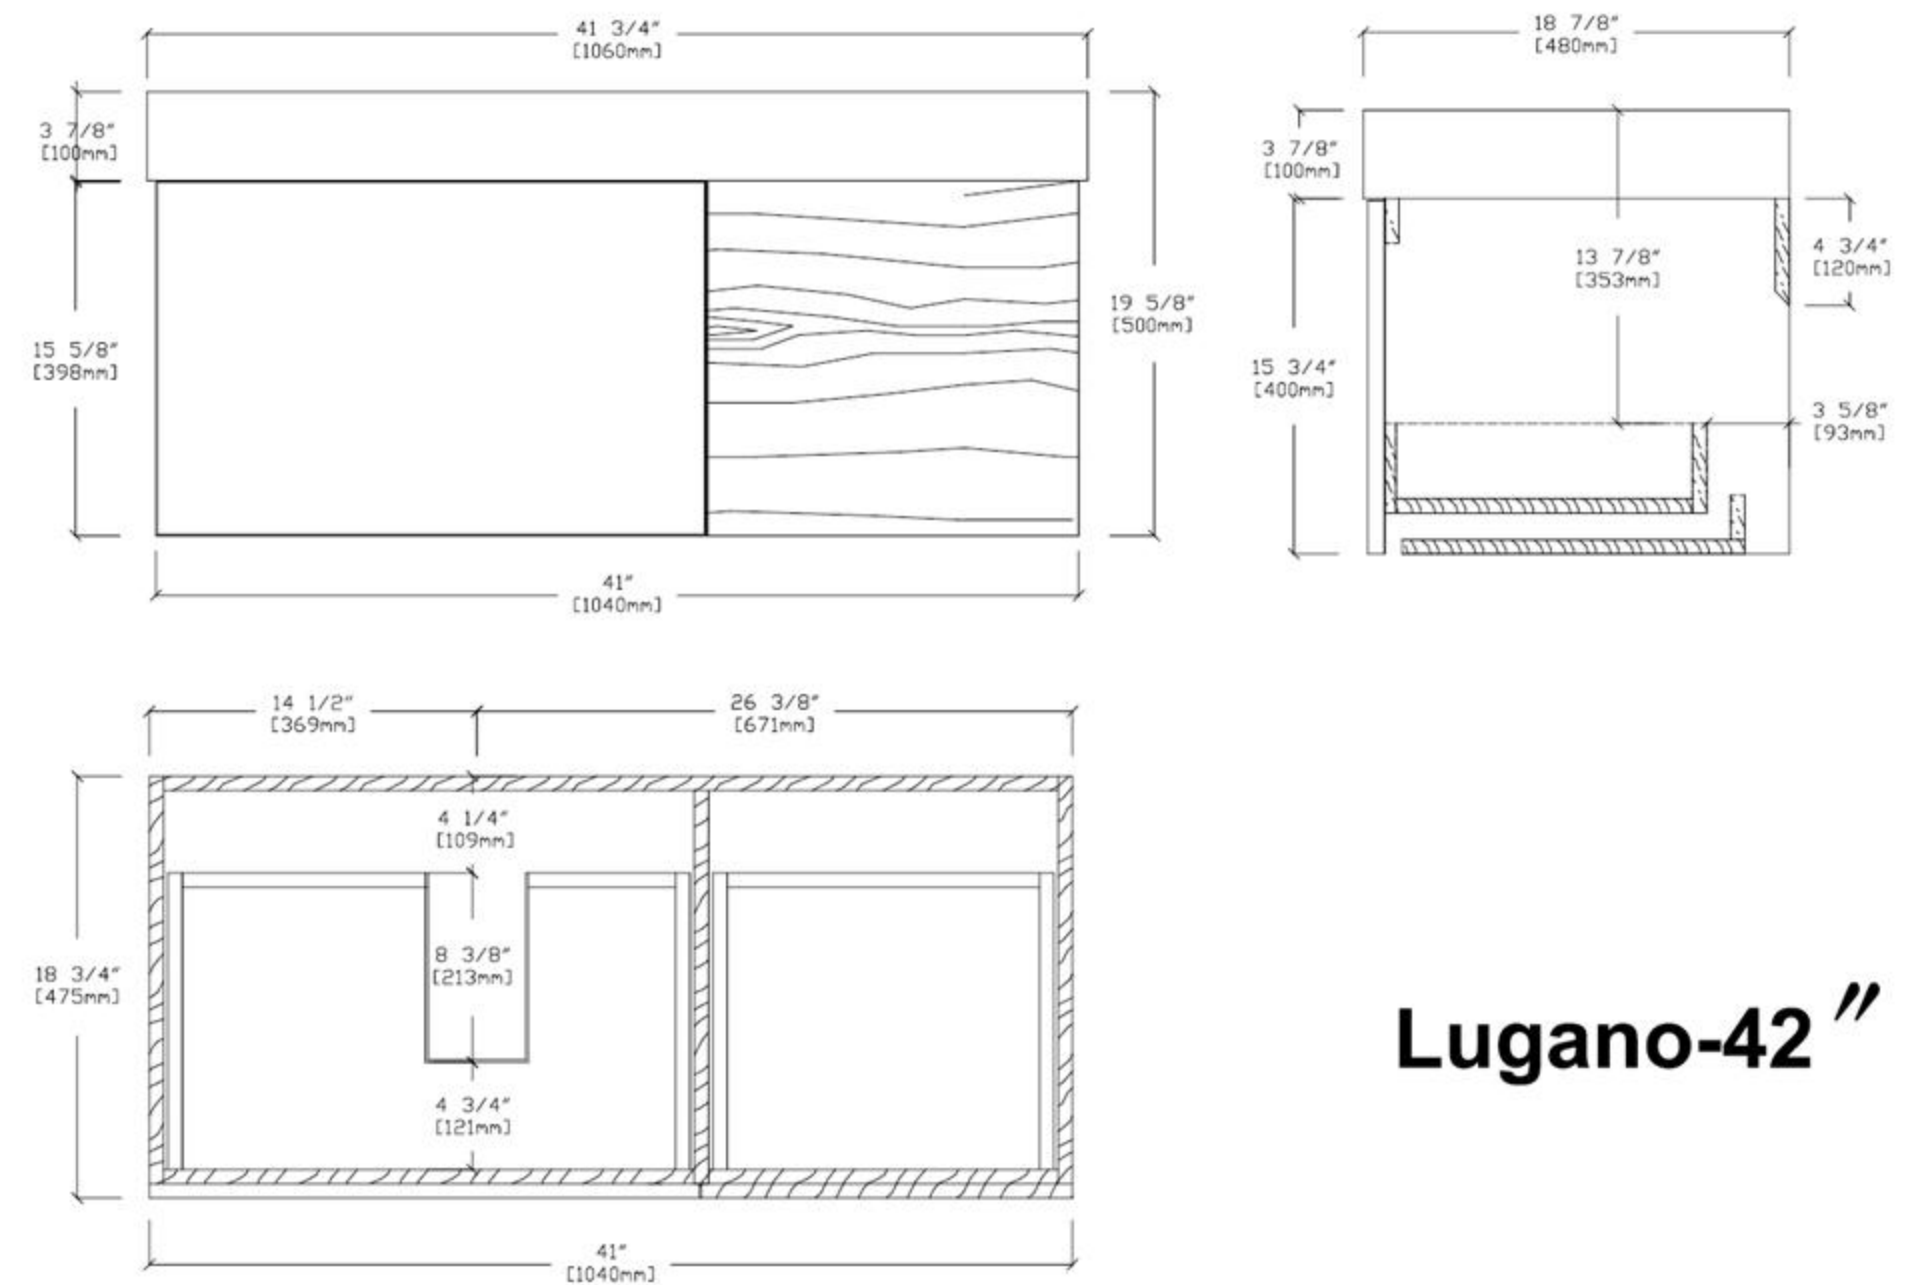

FRONT ELEVATION

DRAWER PLAN DETAIL

SIDE ELEVATION

Barcelona-42"

Lugano 42-inch

(Double-Sink; Wall Mount)

Lugano 42-inch:

- **Color Option:** Matte Black Glass + Maple
- **Countertop:** 1-Single faucet hole Premium Grade Acrylic Solid Surface (Gloss Finish)
- **Vanity Base:** Multi-layer Engineering Wood
- **Sink:** Premium Grade Acrylic Solid Surface (Gloss Finish)
- **Overall:** 2 Drawers
- **Dimensions:**
 - Cabinet: 41"W x 18 3/4"D x 15 5/8"H
 - Top: 41 3/4"W x 18 7/8"D x 3 7/8"H
 - Overall Dimensions: 41 3/4"W x 18 7/8"D x 19 5/8"H