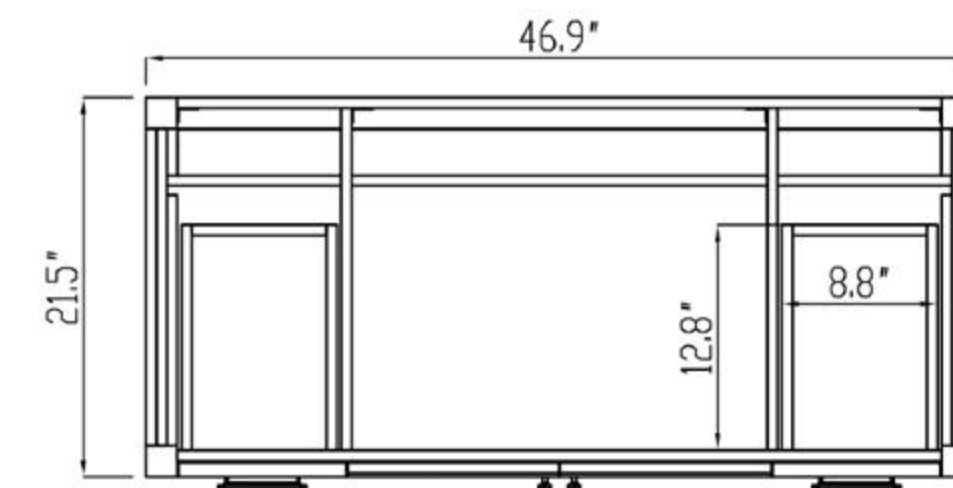

FRONT ELEVATION

SIDE ELEVATION

DRAWER PLAN DETAIL

Winchester-72"

Manarola 72-inch

(Double-Sink; Wall Mount)

Manarola 72-inch:

- **Color Options:** Black of Night / Light Gray
- **Countertop:** 2-Single faucet hole Premium Quartz
- **Vanity Base:** Multi-layer Engineering Wood
- **Sink:** Ceramic
- **Overall:** 2 Drawers
- **Dimensions:**
 - Cabinet: 72" W x 19 1/2" D x 17 3/4" H
 - Countertop: 72 1/2" W x 19 5/8" D x 3 7/8" H
 - Overall Dimensions: 72 1/2" W x 19 5/8" D x 21 5/8" H

Dimensions:

Cabinet: 46.9"W x 21.5"D x 33.1"H

Top: 47.24"W x 21.7"D x 2.4"H

Overall Dimensions: 47.27"W x 21.7"D x 35.4"H

FRONT ELEVATION

SIDE ELEVATION

DRAWER PLAN DETAIL

Winchester-48"

Manarola 48-inch

(Double-Sink; Wall Mount)

Manarola 48-inch:

- **Color Options:** Black of Night / Light Gray
- **Countertop:** 2-Single faucet hole Premium Quartz
- **Vanity Base:** Multi-layer Engineering Wood
- **Sink:** Ceramic
- **Overall:** 2 Drawers
- **Dimensions:**
 - Cabinet: 46 7/8" W x 19 1/2" D x 17 3/4" H
 - Countertop: 47 1/4" W x 19 5/8" D x 3 7/8" H
 - Overall Dimensions: 47 1/4" W x 19 5/8" D x 21 5/8" H