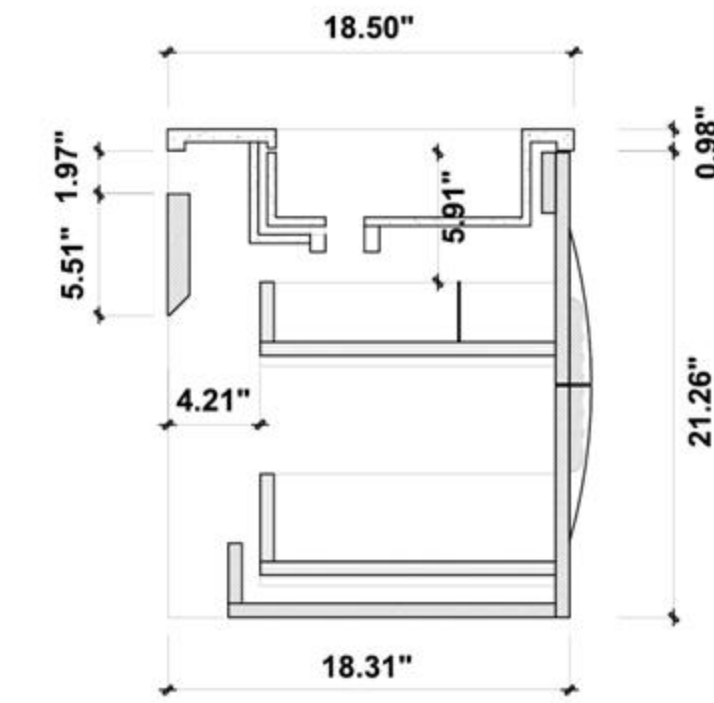

Cabinet: 35.2"W x 20.28"D x 32.28"H

Top: 35.43"W x 20.47"D x 3.54"H

Overall Dimensions: 35.43"W x 20.47"D x 35.82"H

FRONT ELEVATION

SIDE ELEVATION

DRAWER PLAN DETAIL

Bibury 36"

Sebastian 36-inch (Single-Sink; Freestanding/Wall Mount)

Cabinet: 29.29"W x 20.28"D x 29.72"H

Countertop: 29.53"W x 20.47"D x 0.79"H

Sink: 23.62"W x 14.57"D x 5.12"H

Overall Dimensions: 29.53"W x 20.47"D x 35.63"H

FRONT ELEVATION

SIDE ELEVATION

DRAWER PLAN DETAIL

Dimensions:

Cabinet: 23.39"W x 18.31"D x 35.04"H

Top: 23.5"W x 18.50"D x 0.98"H

Overall Dimensions: 23.5"W x 18.50"D x 36.02"H

FRONT ELEVATION

SIDE ELEVATION

DRAWER PLAN DETAIL

Annecy 24"

Cabinet: 23.39" W x 18.31" D x 21.26" H

Top: 23.62" W x 18.50" D x 0.98" H

Overall Dimensions: 23.62" W x 18.50" D x 22.24" H

FRONT ELEVATION

SIDE ELEVATION

DRAWER PLAN DETAIL

COLMAR-24"

MIRROR