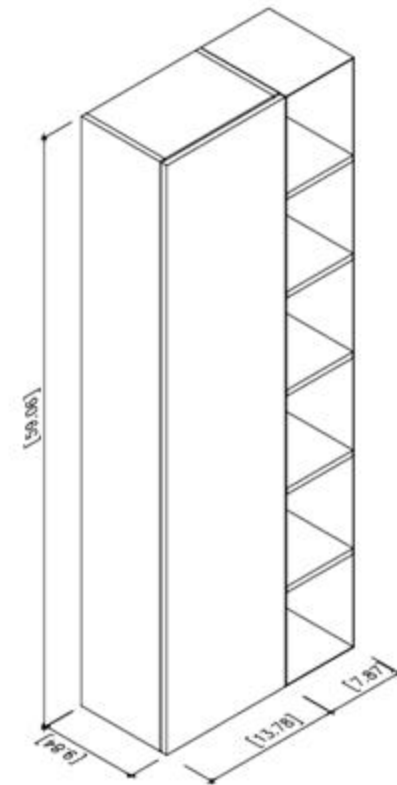

Vela 36" x 30" Whitewash*

Vela 55" x 30" Chestnut

Vela 55" x 30" Dark Walnut

Vela 55" x 30" Walnut

Vela 55" x 30" Whitewash

Remark: * Can be mounted both ways (horizontal and vertical).

SIDE CABINET

SHADOW