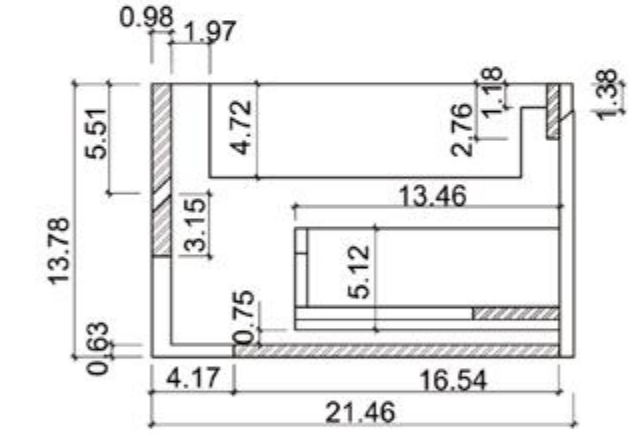

SIDE ELEVATION