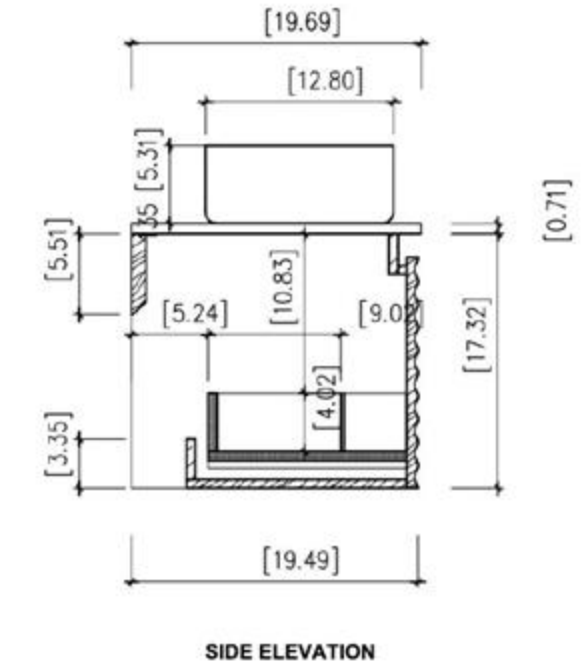

FRONT ELEVATION

SIDE ELEVATION

DRAWER PLAN DETAIL

Winchester-72"

Manarola 72-inch

(Double-Sink; Wall Mount)

Manarola 72-inch:

- **Color Options:** Black of Night / Light Gray
- **Countertop:** 2-Single faucet hole Premium Quartz
- **Vanity Base:** Multi-layer Engineering Wood
- **Sink:** Ceramic
- **Overall:** 2 Drawers
- **Dimensions:**
 - Cabinet: 72" W x 19 1/2" D x 17 3/4" H
 - Countertop: 72 1/2" W x 19 5/8" D x 3 7/8" H
 - Overall Dimensions: 72 1/2" W x 19 5/8" D x 21 5/8" H

Cabinet: 70.63" W x 20.28" D x 20.47" H

Top: 70.87" W x 20.47" D x 0.79" H

Sink (each): 19.29" W x 15.55" D x 5.91" H

Overall Dimensions: 70.87" W x 20.47" D x 27.17" H

SINTRA-72"

Manarola 72-inch

(Double-Sink; Wall Mount; Open Shelves)

Cabinet: 58.7"W x 21.5"D x 33.1"H

Top: 59.1"W x 21.7"D x 2.4"H

Overall Dimensions: 59.1"W x 21.7"D x 35.4"H

FRONT ELEVATION

SIDE ELEVATION

DRAWER PLAN DETAIL

Winchester 60"

Ocala 60-inch

Cabinet: 58.83" W x 19.49" D x 17.32" H
 Countertop: 59.06" W x 19.69" D x 0.71" H
 Sink: 17.91" W x 12.80" D x 5.31" H
 Overall Dimensions: 59.06" W x 19.69" D x 23.34" H

OCALA 60"

Barcelona 60-inch

(Double-Sink; Wall Mount)