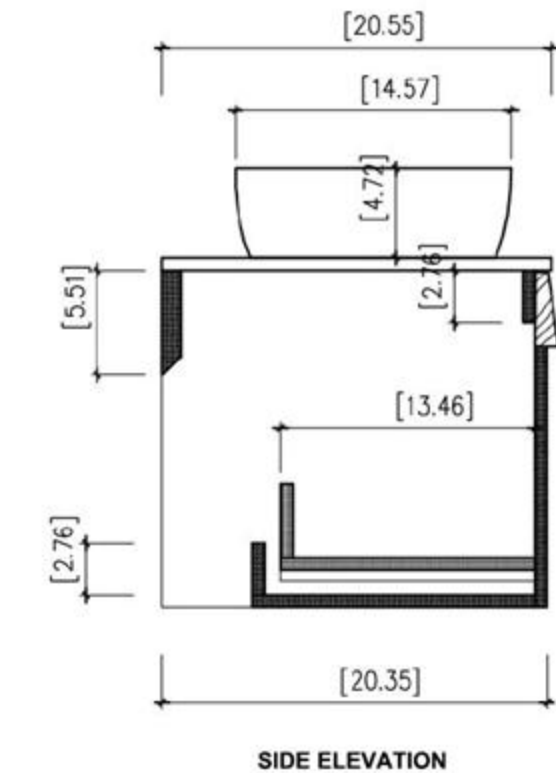

Cabinet: 35.2"W x 20.28"D x 32.28"H

Top: 35.43"W x 20.47"D x 3.54"H

Overall Dimensions: 35.43"W x 20.47"D x 35.82"H

FRONT ELEVATION

SIDE ELEVATION

DRAWER PLAN DETAIL

Bibury 36"

Sebastian 36-inch (Single-Sink; Freestanding/Wall Mount)

COLMAR-36"

Barcelona 30-inch

(Single-Sink; Wall Mount)

Barcelona 30-inch:

- **Color Options:** Forest Green / Dark Blue
- **Countertop Options:** 1-Single faucet hole Premium White Sintered Stone
- **Vanity Base:** Multi-layer Engineering Wood
- **Sink:** Ceramic
- **Overall:** 1 Drawer with 1 Inner Drawer
- **Dimensions:**
 Cabinet: 29.13"W x 20.47"D x 20.47"H
 Top: 29.53"W x 20.87"D x 0.47"H
 Overall Dimensions: 29.53"W x 20.87"D x 20.94"H

FRONT ELEVATION

SIDE ELEVATION

DRAWER PLAN DETAIL

Barcelona-30"

Ronda 30-inch

(Single-Sink; Wall Mount)

Ronda 30-inch:

- **Color Options:** Dark Blue + Walnut / Smoke Gray Oak + Light Gray
- **Countertop:** 1-Single faucet hole Premium Pure White Quartz
- **Vanity Base:** Multi-layer Engineering Wood
- **Sink:** Ceramic
- **Overall:** 1 Drawer
- **Dimensions:**
 - Cabinet: 29 5/9" W x 20 4/9" D x 17 5/7" H
 - Countertop: 29 5/9" W x 20 4/9" D x 4/5" H
 - Sink: 19 2/3" W x 14 4/7" D x 4 5/7" H
 - Overall Dimensions: 29 5/9" W x 20 4/9" D x 23 2/9" H

Ronda-30"

Portree 30-inch (Single-Sink; Freestanding)

Portree 30-inch:

- **Color Options:** Matte White / Walnut
- **Countertop:** 1-Single faucet hole Premium Pure White Quartz
- **Vanity Base:** Multi-layer Engineering Wood
- **Sink:** Ceramic
- **Overall:** 2 Drawers
- **Dimensions:**