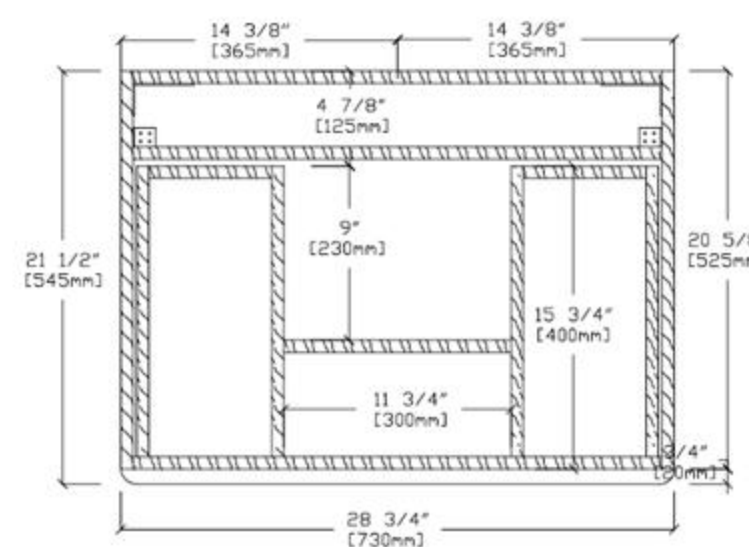

FRONT ELEVATION

SIDE ELEVATION

DRAWER PLAN DETAIL

TEXEL-30"

Burano 30-inch (Single-Sink; Freestanding)

Burano 30-inch:

- **Colors Options:** Beige / Aloe Green
- **Countertop:** 1-Single faucet hole Dark Gray Quartz
- **Vanity Base:** Multi-layer Engineering Wood
- **Sink:** Ceramic
- **Overall:** 2 Drawers
- **Dimensions:**
 - Cabinet: 28 3/4" W x 21 1/2" D x 32 1/4" H
 - Top: 29 1/2" W x 21 5/8" D x 3/4" H
 - Overall Dimensions: 29 1/2" W x 21 5/8" D x 33 1/8" H