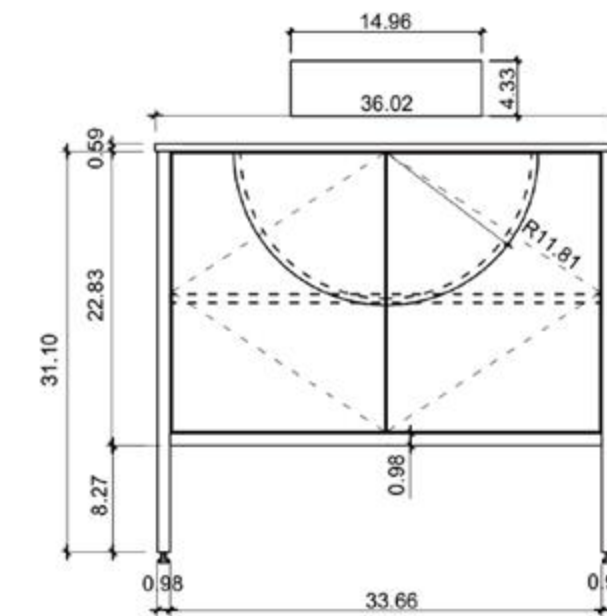

Cabinet: 41.5" W x 19.88" D x 17.72" H
 Top: 41.73" W x 20.08" D x 0.47" H
 Sink: 19.09" W x 17.91" D x 4.33" H
 Overall Dimensions: 41.73" W x 20.08" D x 22.52" H

FRONT ELEVATION

SIDE ELEVATION

DRAWER PLAN DETAIL

MANAROLA-42"
OPEN SHELVES

Celle 36-inch

(Single-Sink; Freestanding)

Celle 36-inch:

- **Color Options:** Pecan Oak / Dark Walnut
- **Countertop:** 1-Single faucet hole Premium Grade ATH Solid Surface (Matte Finish)
- **Vanity Base:** Multi-layer Engineering Wood
- **Sink:** Premium Grade ATH Solid Surface (Matte Finish)
- **Overall:** 2 Doors
- **Dimensions:**
 - Cabinet: 35.62"W x 21.46"D x 31.1"H
 - Top: 36.02"W x 21.46"D x 0.59"H
 - Sink: 14.96"W x 14.96"D x 4.33"H
 - Overall Dimensions: 36.02"W x 20.35"D x 36.02"H

Cabinet: 35.83"W x 19.49"D x 17.32"H

Top: 36"W x 19.69"D x 0.71"H

Sink: 17.91"W x 12.80"D x 5.31"H

Overall Dimensions: 36"W x 19.69"D x 23.34"H

FRONT ELEVATION

SIDE ELEVATION

DRAWER PLAN DETAIL

Ocala-36"