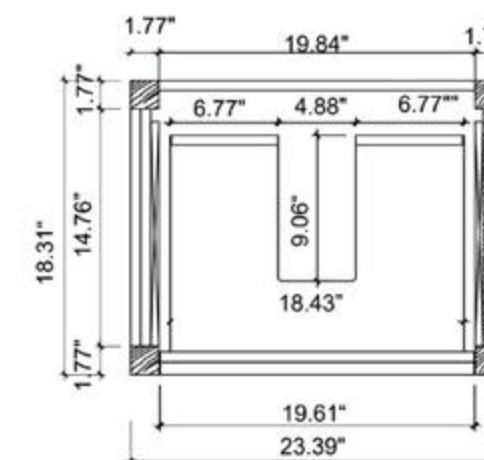

Dimensions:

Cabinet: 23.39"W x 18.31"D x 35.04"H

Top: 23.5"W x 18.50"D x 0.98"H

Overall Dimensions: 23.5"W x 18.50"D x 36.02"H

FRONT ELEVATION

SIDE ELEVATION

DRAWER PLAN DETAIL

Annecy 24"