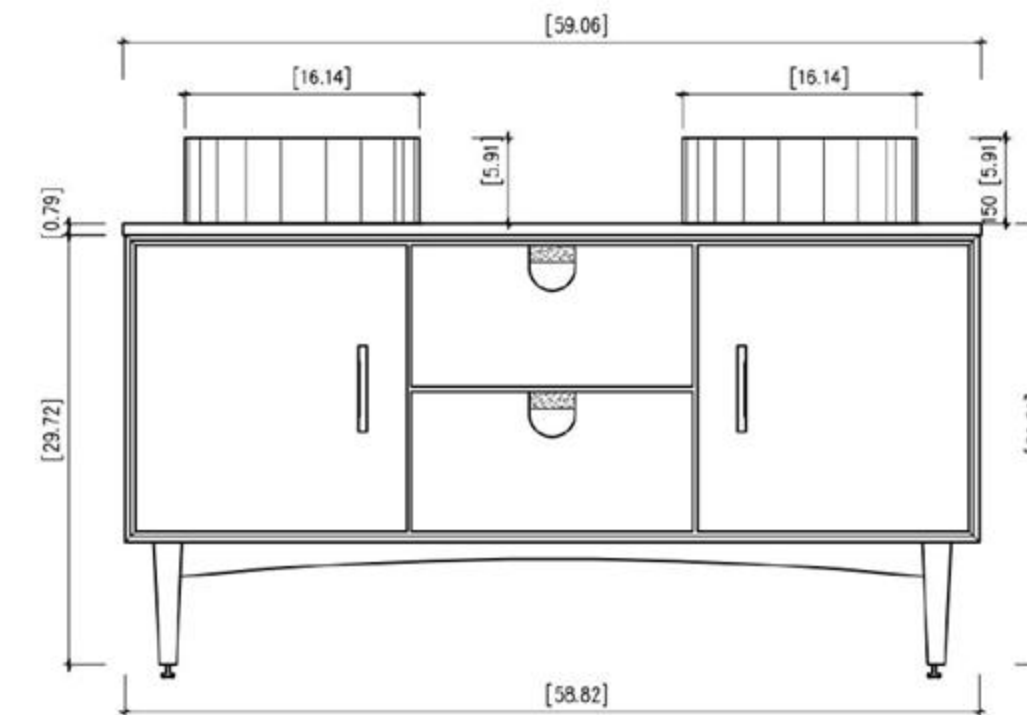

FRONT ELEVATION

SIDE ELEVATION

DRAWER PLAN DETAIL

Winchester-72"

Manarola 72-inch

(Double-Sink; Wall Mount)

Manarola 72-inch:

- **Color Options:** Black of Night / Light Gray
- **Countertop:** 2-Single faucet hole Premium Quartz
- **Vanity Base:** Multi-layer Engineering Wood
- **Sink:** Ceramic
- **Overall:** 2 Drawers
- **Dimensions:**
 - Cabinet: 72" W x 19 1/2" D x 17 3/4" H
 - Countertop: 72 1/2" W x 19 5/8" D x 3 7/8" H
 - Overall Dimensions: 72 1/2" W x 19 5/8" D x 21 5/8" H

Cabinet: 58.83" W x 19.49" D x 17.32" H
 Countertop: 59.06" W x 19.69" D x 0.71" H
 Sink: 17.91" W x 12.80" D x 5.31" H
 Overall Dimensions: 59.06" W x 19.69" D x 23.34" H

OCALA 60"

Barcelona 60-inch

(Double-Sink; Wall Mount)

Cabinet: 58.82"W x 21.46"D x 29.92"H

Top: 59.06"W x 21.65"D x 0.79"H

Sink: 19.29"W x 15.55"D x 5.91"H

Overall Dimensions: 59.06"W x 21.65"D x 36.62"H

SEBASTIAN 60"

Marfa 60-inch

(Double-Sink; Wall Mount)

Marfa 60-inch:

Cabinet: 58.82"W x 20.28"D x 29.72"H

Countertop: 59.06"W x 20.47"D x 0.79"H

Sink (each): 13.98"W x 13.98"D x 5.91"H

Overall Dimensions: 59.06"W x 20.47"D x 36.42"H

FRONT ELEVATION

SIDE ELEVATION

DRAWER PLAN DETAIL