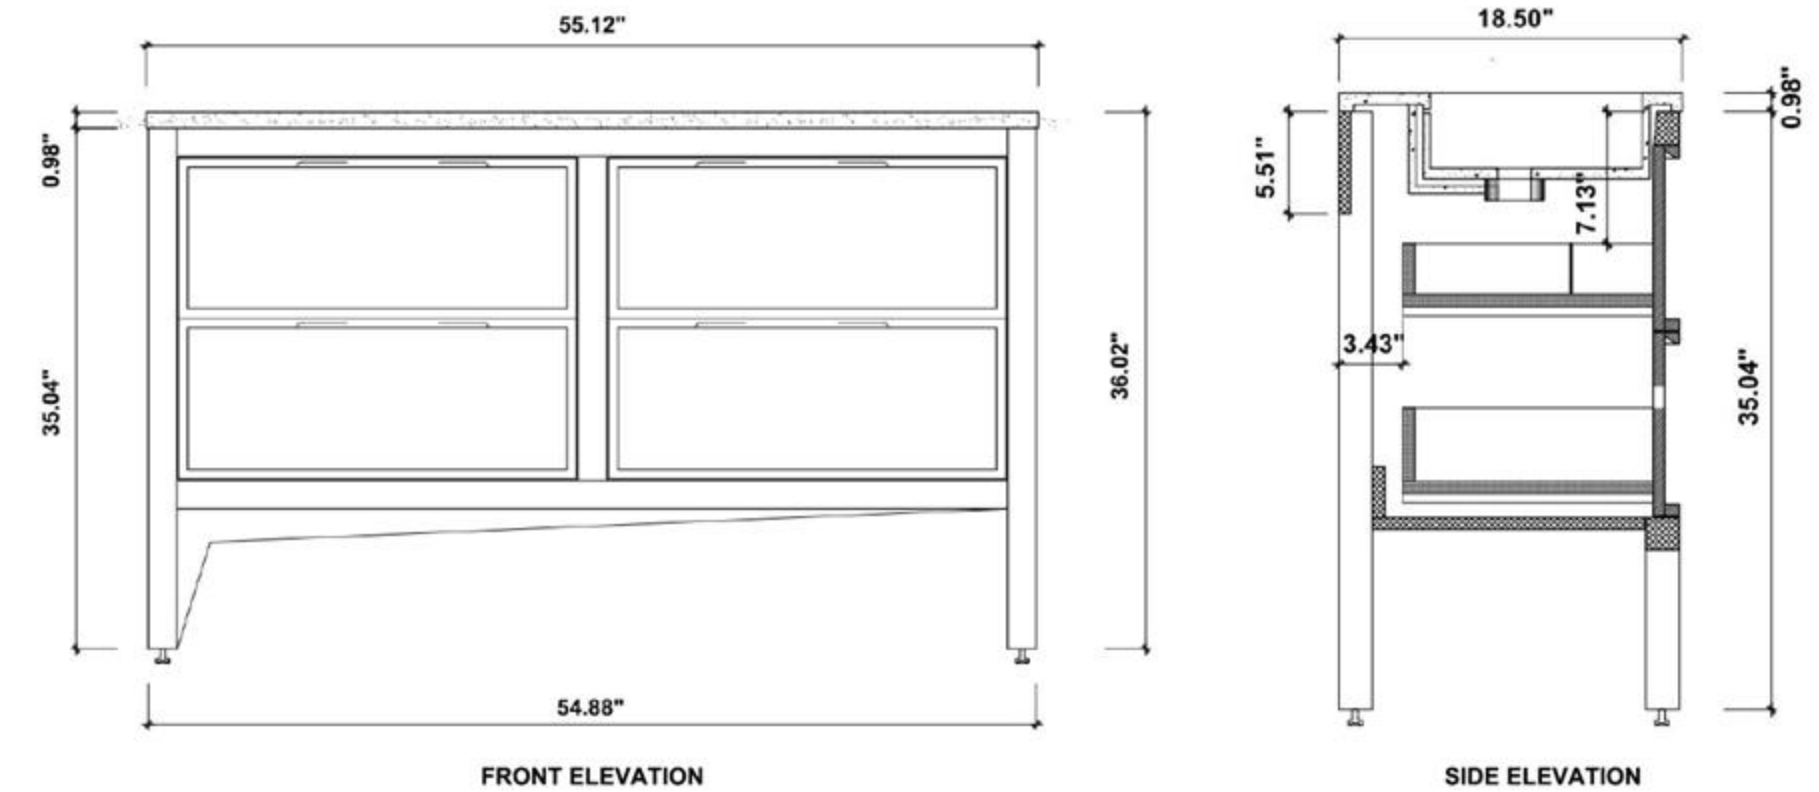

FRONT ELEVATION

SIDE ELEVATION

DRAWER PLAN DETAIL

Winchester-72"

Manarola 72-inch

(Double-Sink; Wall Mount)

Manarola 72-inch:

- **Color Options:** Black of Night / Light Gray
- **Countertop:** 2-Single faucet hole Premium Quartz
- **Vanity Base:** Multi-layer Engineering Wood
- **Sink:** Ceramic
- **Overall:** 2 Drawers
- **Dimensions:**
 - Cabinet: 72" W x 19 1/2" D x 17 3/4" H
 - Countertop: 72 1/2" W x 19 5/8" D x 3 7/8" H
 - Overall Dimensions: 72 1/2" W x 19 5/8" D x 21 5/8" H

Cabinet: 70.63" W x 20.28" D x 20.47" H

Top: 70.87" W x 20.47" D x 0.79" H

Sink (each): 19.29" W x 15.55" D x 5.91" H

Overall Dimensions: 70.87" W x 20.47" D x 27.17" H

SINTRA-72"

Manarola 72-inch

(Double-Sink; Wall Mount; Open Shelves)

Cabinet: 54.88"W x 18.31"D x 35.04"H

Top: 55.12"W x 18.50"D x 0.98"H

Overall Dimensions: 55.12"W x 18.50"D x 36.02"H

ANNECY-55"

Sintra 55-inch

(Double-Sink; Wall Mount)

Sintra 55-inch:

- **Color Options:** Whitewash Oak / Dark Walnut
- **Countertop:** 2-Single faucet hole Pure White Quartz
- **Vanity Base:** Multi-layer Engineering Wood
- **Sink:** Ceramic
- **Overall:** 4 Drawers
- **Dimensions:**

Cabinet: 54.88" W x 20.28" D x 20.47" H

Top: 55.12" W x 20.47" D x 0.79" H

Sink (each): 19.29" W x 15.55" D x 5.91" H

Overall Dimensions: 55.12" W x 20.47" D x 27.17" H

SINTRA-55"

Lugano 55-inch

(Double-Sink; Wall Mount)