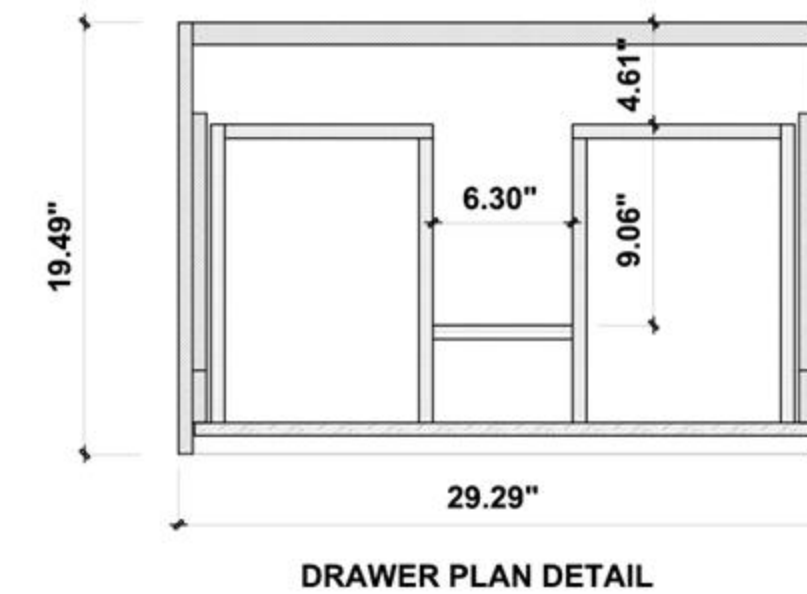

Goreme 30-inch:

- **Color Option:** Smoke Oak Gray
- **Countertop:** 1-Single faucet hole Premium Grade ATH Solid Surface (Matte Finish)
- **Vanity Base:** Multi-layer Engineering Wood
- **Sink:** Premium Grade ATH Solid Surface (Matte Finish)
- **Overall:** 2 Drawers
- **Dimensions:**
  - Cabinet: 29.29"W x 19.49"D x 23.62"H
  - Top: 29.53"W x 19.69"D x 0.59"H
  - Sink: 23.63"W x 15.76"D x 3.94"H
  - Overall Dimensions: 29.53"W x 19.69"D x 28.15"H