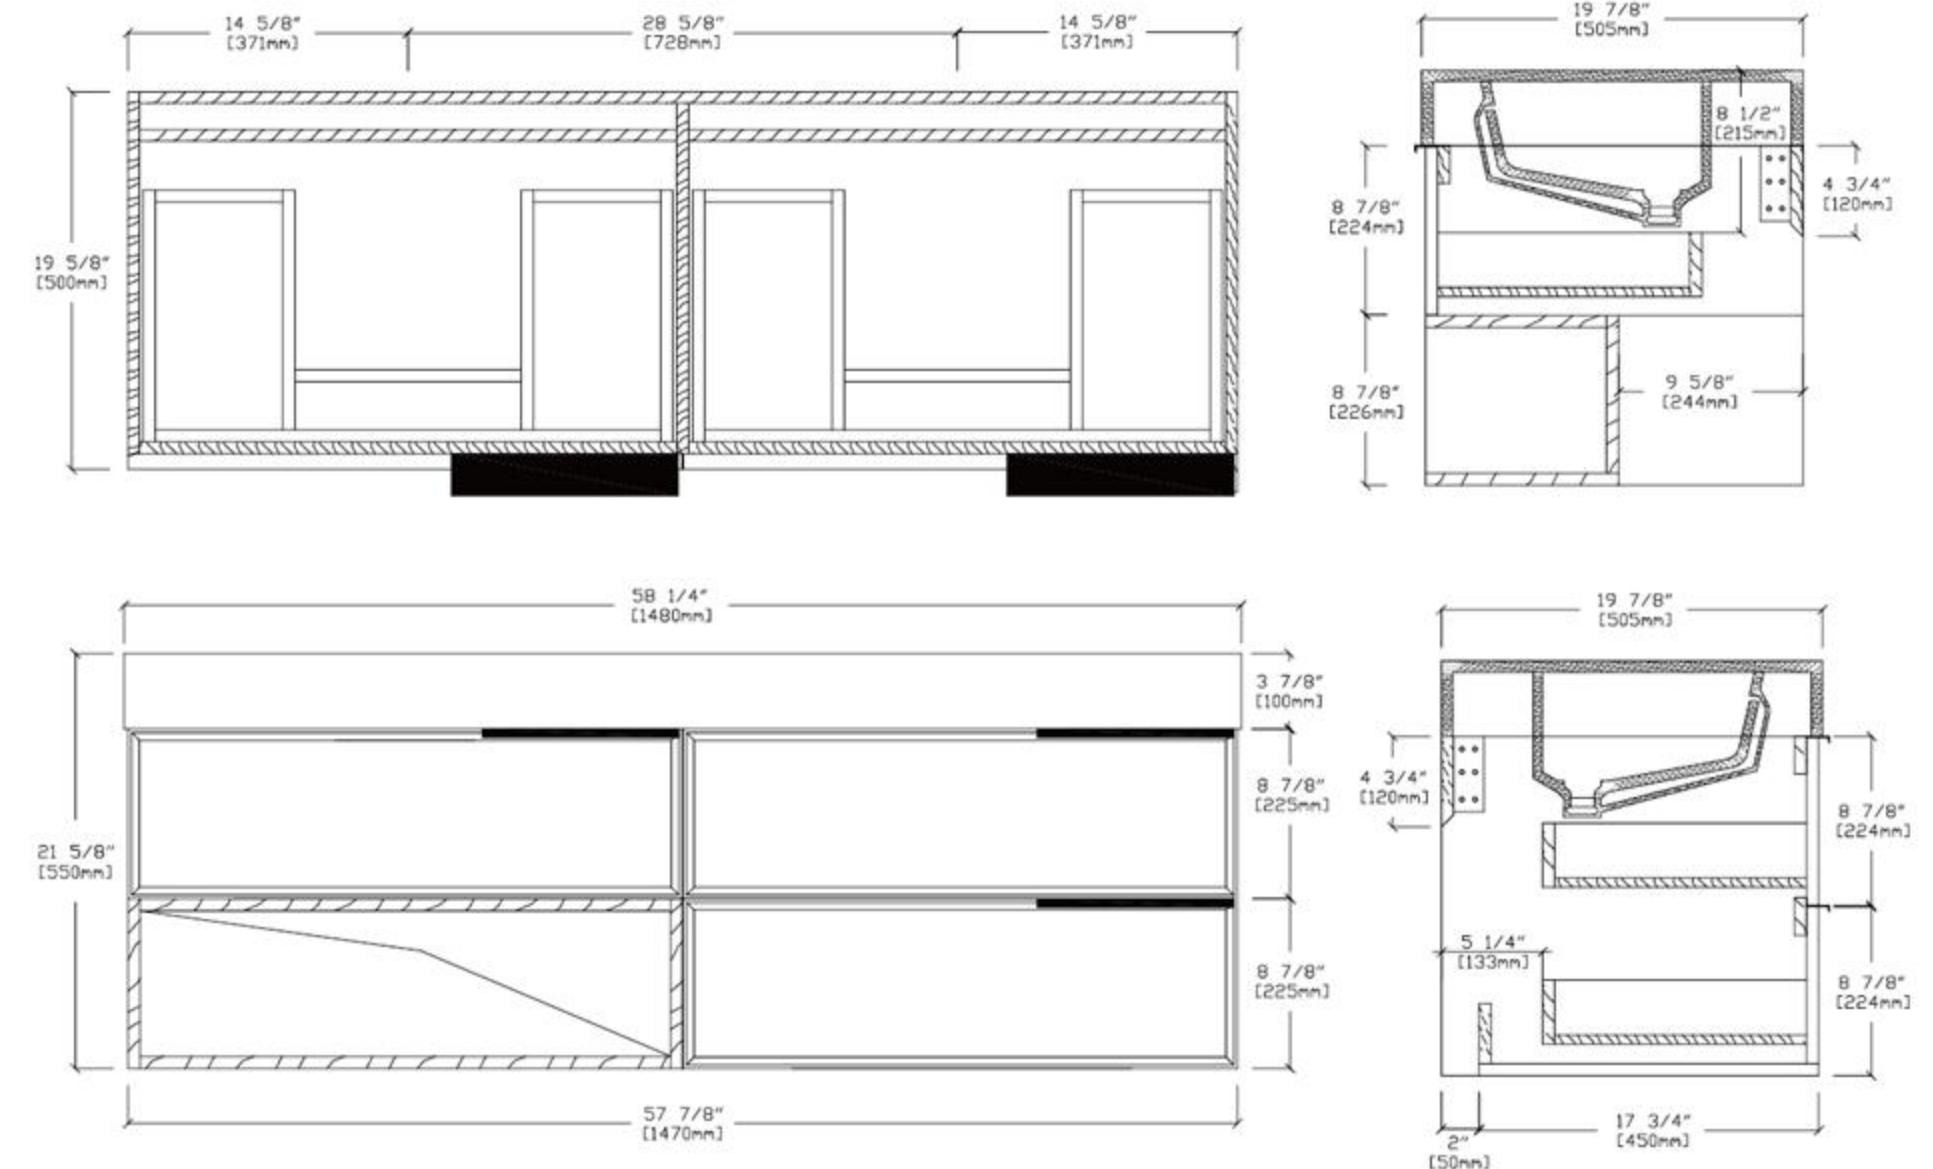

Marfa 60-inch:

- **Color Option:** Aloe Green + Walnut
- **Countertop:** 2-Single faucet hole Premium Quartz
- **Vanity Base:** Multi-layer Engineering Wood
- **Sink:** Ceramic
- **Overall:** 3 Drawers with Open Shelves
- **Dimensions:**
  - Cabinet: 57 7/8" W x 19 5/8" D x 17 3/4" H
  - Countertop: 58 1/4" W x 19 7/8" D x 3 7/8" H
  - Overall Dimensions: 58 1/4" W x 19 7/8" D x 21 5/8" H