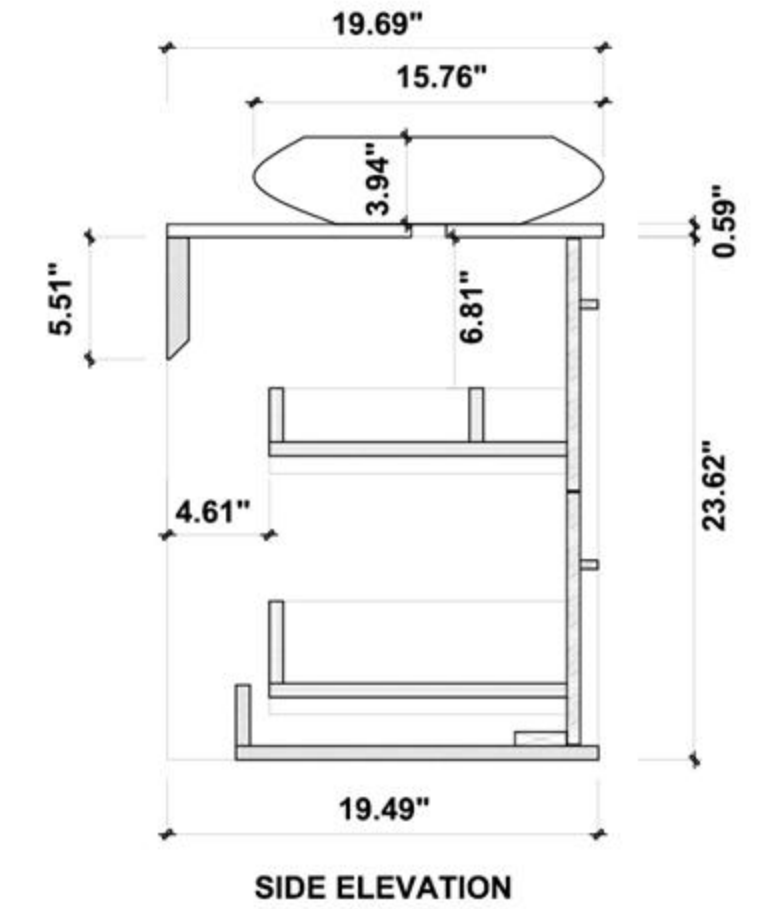

➤ Dimensions:

Cabinet: 47.01"W x 18.31"D x 35.04"H

Top: 47.24"W x 18.50"D x 0.98"H

Overall Dimensions: 47.24"W x 18.50"D x 36.02"H

FRONT ELEVATION

SIDE ELEVATION

DRAWER PLAN DETAIL

ANNECY-48"

Cabinet: 35.2"W x 20.28"D x 32.28"H

Top: 35.43"W x 20.47"D x 3.54"H

Overall Dimensions: 35.43"W x 20.47"D x 35.82"H

FRONT ELEVATION

SIDE ELEVATION

DRAWER PLAN DETAIL

Bibury 36"

Sebastian 36-inch (Single-Sink; Freestanding/Wall Mount)

BURANO-30"

Goreme 30-inch

(Single-Sink; Wall Mount)

Goreme 30-inch:

- **Color Option:** Smoke Oak Gray
- **Countertop:** 1-Single faucet hole Premium Grade ATH Solid Surface (Matte Finish)
- **Vanity Base:** Multi-layer Engineering Wood
- **Sink:** Premium Grade ATH Solid Surface (Matte Finish)
- **Overall:** 2 Drawers
- **Dimensions:**
 - Cabinet: 29.29"W x 19.49"D x 23.62"H
 - Top: 29.53"W x 19.69"D x 0.59"H
 - Sink: 23.63"W x 15.76"D x 3.94"H
 - Overall Dimensions: 29.53"W x 19.69"D x 28.15"H

Dimensions:

Cabinet: 23.39"W x 18.31"D x 35.04"H

Top: 23.5"W x 18.50"D x 0.98"H

Overall Dimensions: 23.5"W x 18.50"D x 36.02"H

FRONT ELEVATION

SIDE ELEVATION

DRAWER PLAN DETAIL

Annecy 24"