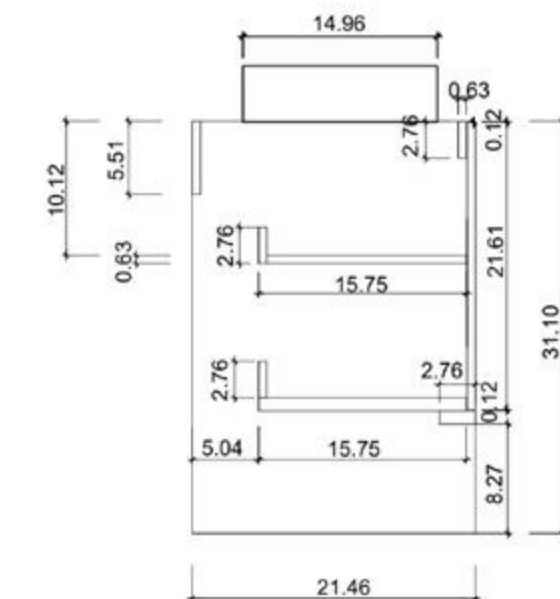

SIDE ELEVATION