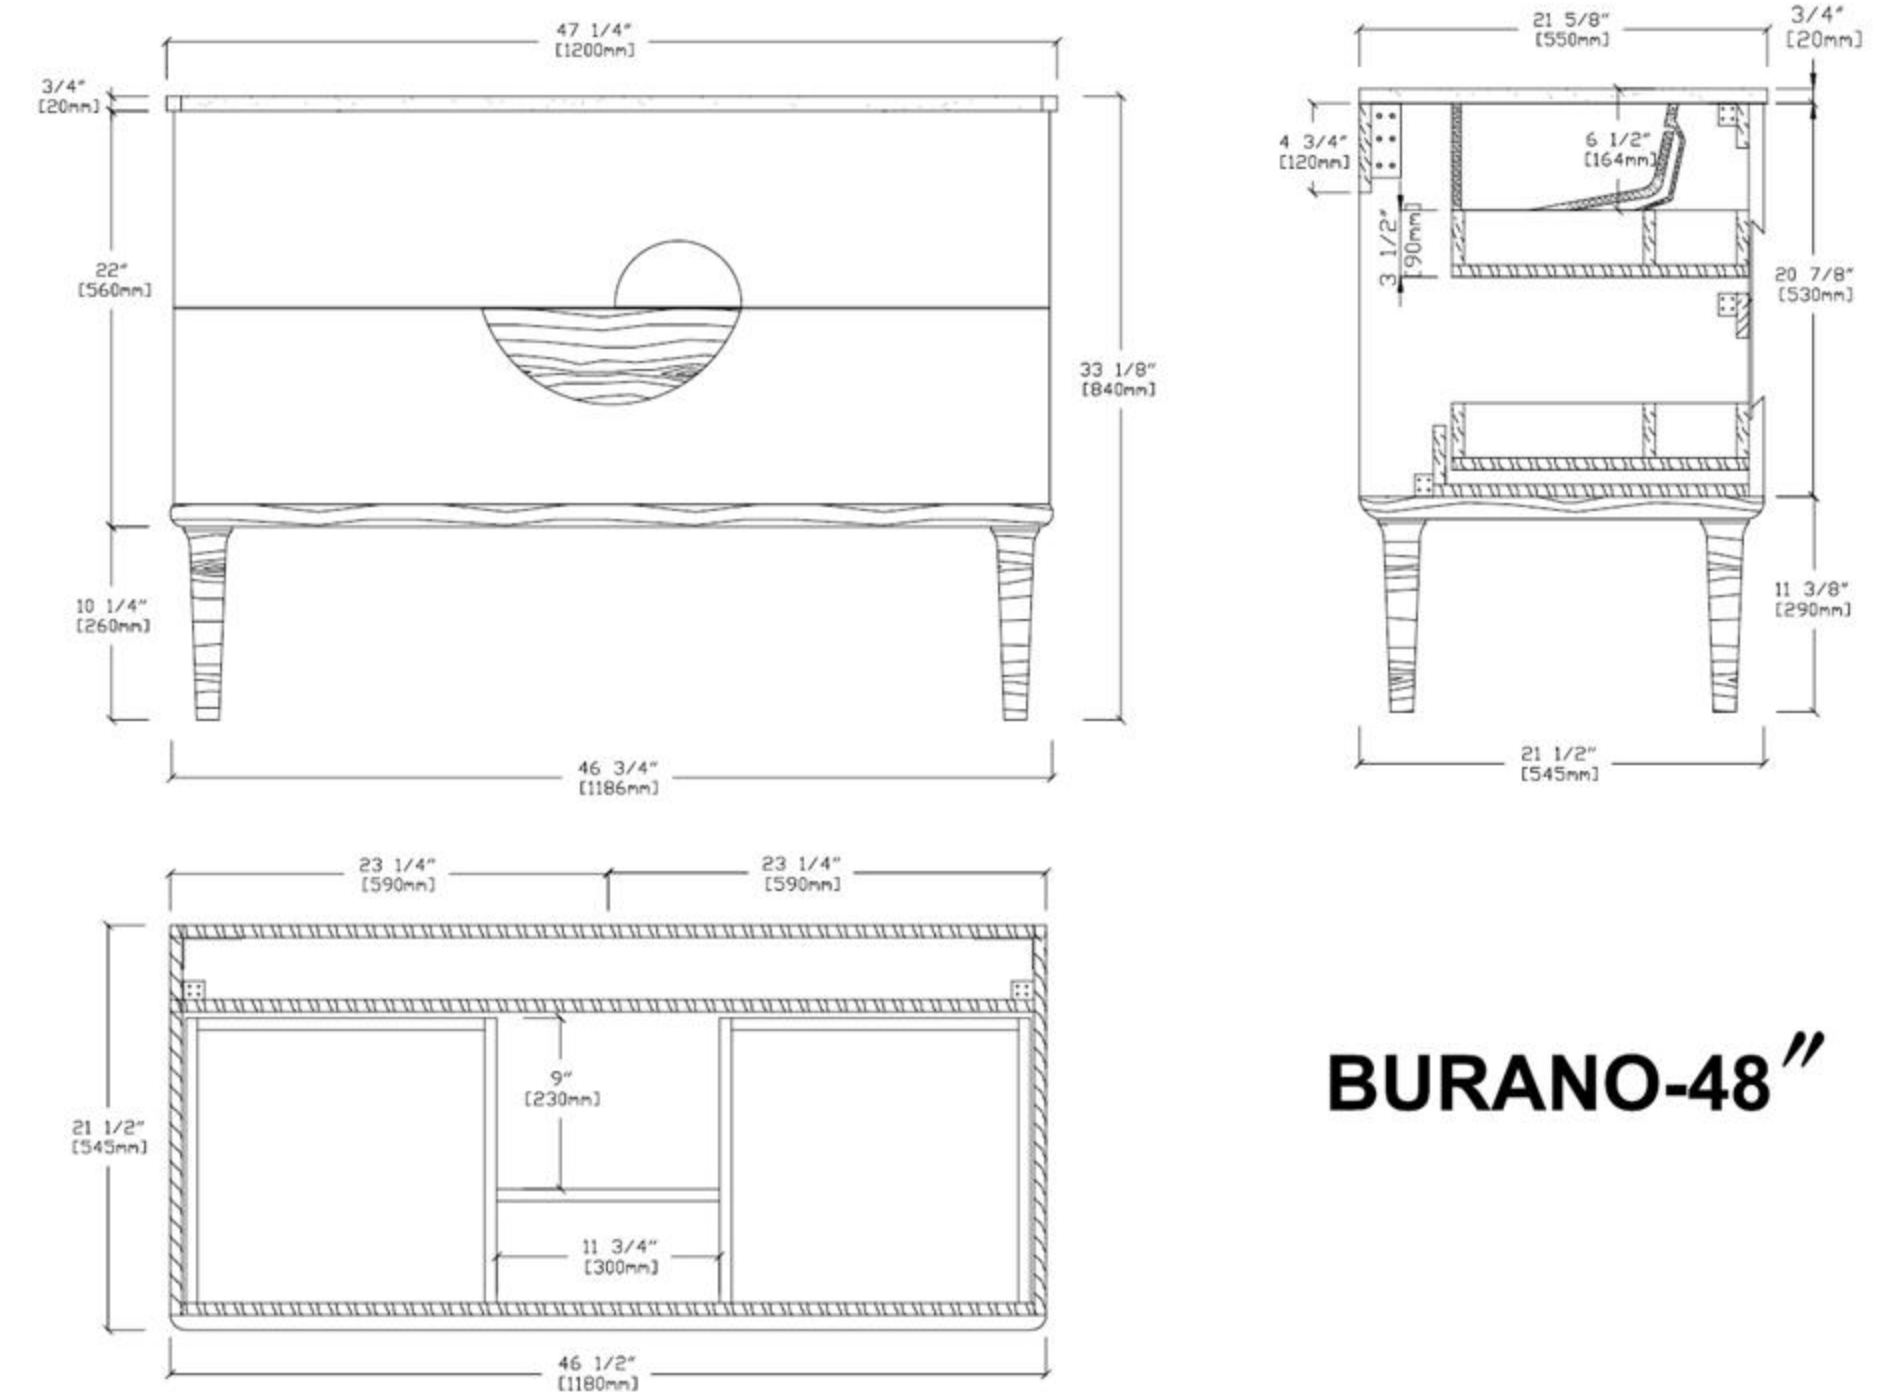

VANITY 48-INCH

Burano 48-inch

(Single-Sink; Freestanding)

Burano 48-inch:

- **Color Options:** Beige / Aloe Green
- **Countertop:** 1-Single faucet hole Dark Gray Quartz
- **Vanity Base:** Multi-layer Engineering Wood
- **Sink:** Ceramic
- **Overall:** 2 Drawers
- **Dimensions:**
 - Cabinet: 46 1/2" W x 21 1/2" D x 32 1/4" H
 - Top: 47 1/4" W x 21 5/8" D x 3/4" H
 - Overall Dimensions: 47 1/4" W x 21 5/8" D x 33 1/8" H