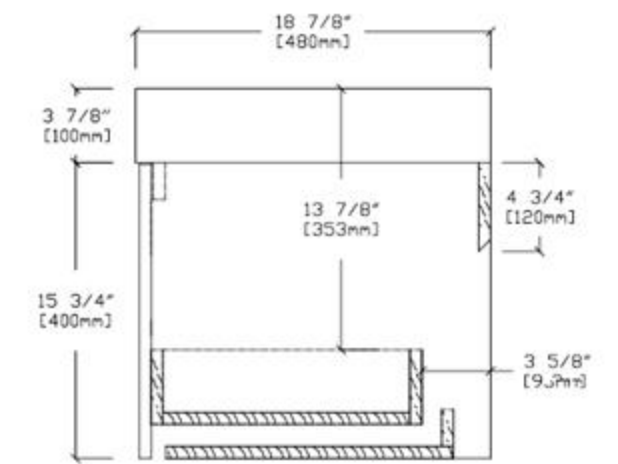

Lugano 55-inch:

- **Color Option:** Matte Black Glass + Maple
- **Countertop:** 2-Single faucet hole Premium Grade Acrylic Solid Surface (Gloss Finish)
- **Vanity Base:** Multi-layer Engineering Wood
- **Sink:** Premium Grade Acrylic Solid Surface (Gloss Finish)
- **Overall:** 2 Drawers
- **Dimensions:**
  - Cabinet: 53 7/8" W x 18 3/4" D x 15 3/4" H
  - Countertop: 54 3/4" W x 18 7/8" D x 3 7/8" H
  - Overall Dimensions: 54 3/4" W x 18 7/8" D x 19 5/8" H