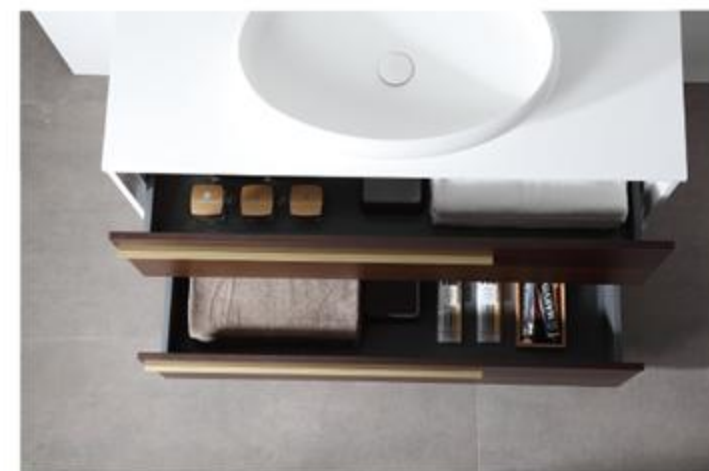

Goreme 42-inch

(Single-Sink; Wall Mount)

Goreme 42-inch:

- **Color Option:** Smoke Oak Gray
- **Countertop:** 1-Single faucet hole Premium Grade ATH Solid Surface (Matte Finish)
- **Vanity Base:** Multi-layer Engineering Wood
- **Sink:** Premium Grade ATH Solid Surface (Matte Finish)
- **Overall:** 2 Drawers
- **Dimensions:**

Cabinet: 41.5" W x 19.49" D x 23.62" H

Top: 41.73" W x 19.69" D x 0.59" H

Sink: 23.63" W x 15.76" D x 3.94" H

Overall Dimensions: 41.73" W x 19.69" D x 28.15" H

FRONT ELEVATION