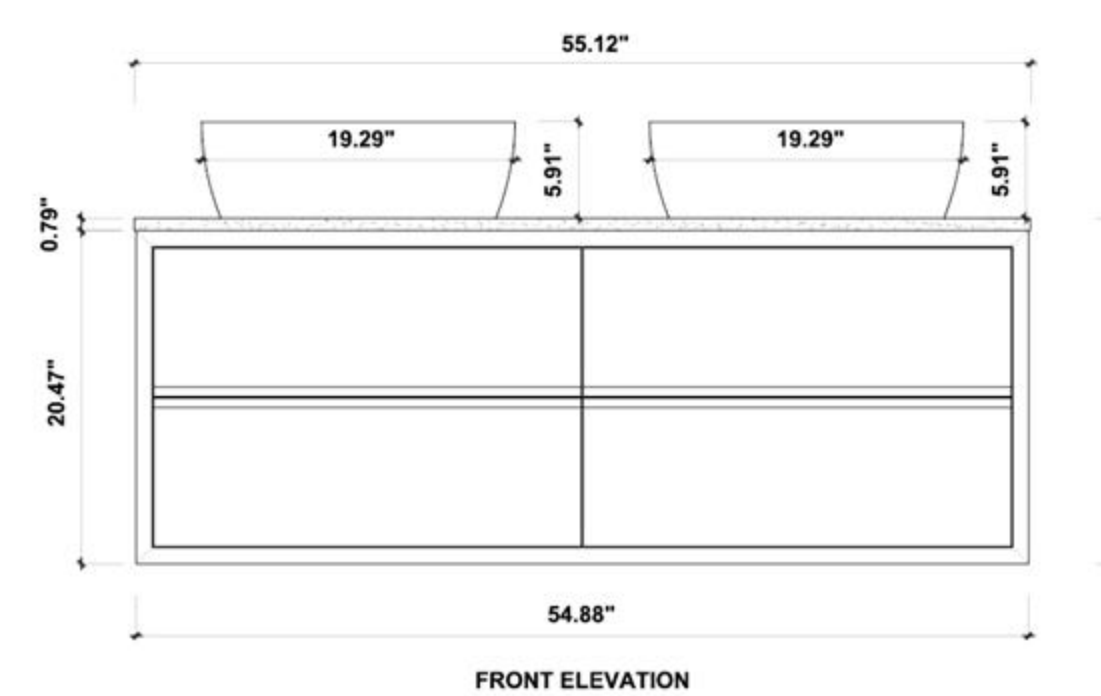

FRONT ELEVATION

SIDE ELEVATION

DRAWER PLAN DETAIL

Winchester-72"

Manarola 72-inch

(Double-Sink; Wall Mount)

Manarola 72-inch:

- **Color Options:** Black of Night / Light Gray
- **Countertop:** 2-Single faucet hole Premium Quartz
- **Vanity Base:** Multi-layer Engineering Wood
- **Sink:** Ceramic
- **Overall:** 2 Drawers
- **Dimensions:**
 - Cabinet: 72" W x 19 1/2" D x 17 3/4" H
 - Countertop: 72 1/2" W x 19 5/8" D x 3 7/8" H
 - Overall Dimensions: 72 1/2" W x 19 5/8" D x 21 5/8" H

Cabinet: 70.63" W x 20.28" D x 20.47" H

Top: 70.87" W x 20.47" D x 0.79" H

Sink (each): 19.29" W x 15.55" D x 5.91" H

Overall Dimensions: 70.87" W x 20.47" D x 27.17" H

SINTRA-72"

Manarola 72-inch

(Double-Sink; Wall Mount; Open Shelves)

Cabinet: 54.88"W x 18.31"D x 35.04"H

Top: 55.12"W x 18.50"D x 0.98"H

Overall Dimensions: 55.12"W x 18.50"D x 36.02"H

ANNECY-55"

Sintra 55-inch

(Double-Sink; Wall Mount)

Sintra 55-inch:

- **Color Options:** Whitewash Oak / Dark Walnut
- **Countertop:** 2-Single faucet hole Pure White Quartz
- **Vanity Base:** Multi-layer Engineering Wood
- **Sink:** Ceramic
- **Overall:** 4 Drawers
- **Dimensions:**

Cabinet: 54.88" W x 20.28" D x 20.47" H

Top: 55.12" W x 20.47" D x 0.79" H

Sink (each): 19.29" W x 15.55" D x 5.91" H

Overall Dimensions: 55.12" W x 20.47" D x 27.17" H

SINTRA-55"

Lugano 55-inch

(Double-Sink; Wall Mount)