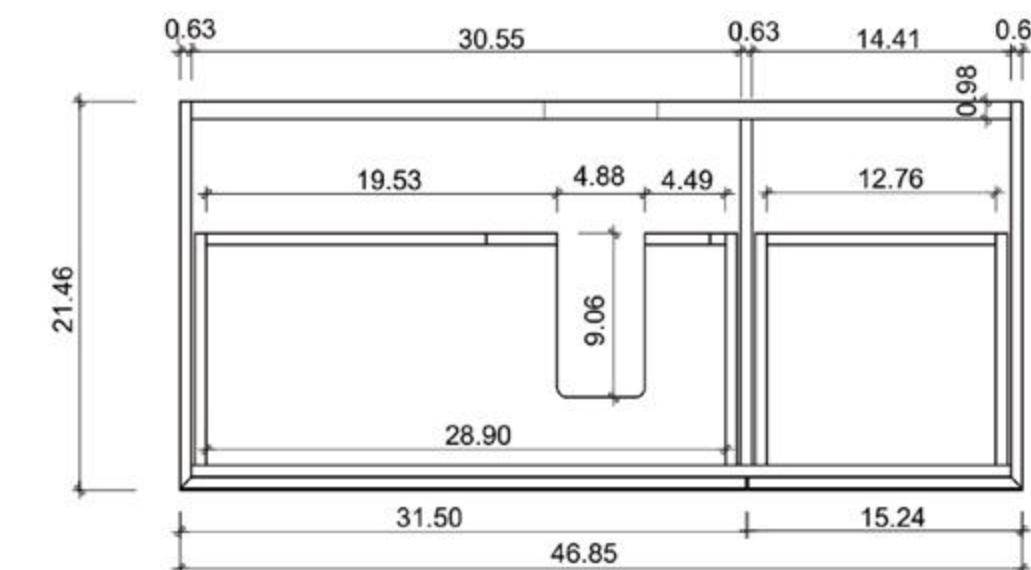

DRAWER PLAN DETAIL

Oslo 48"