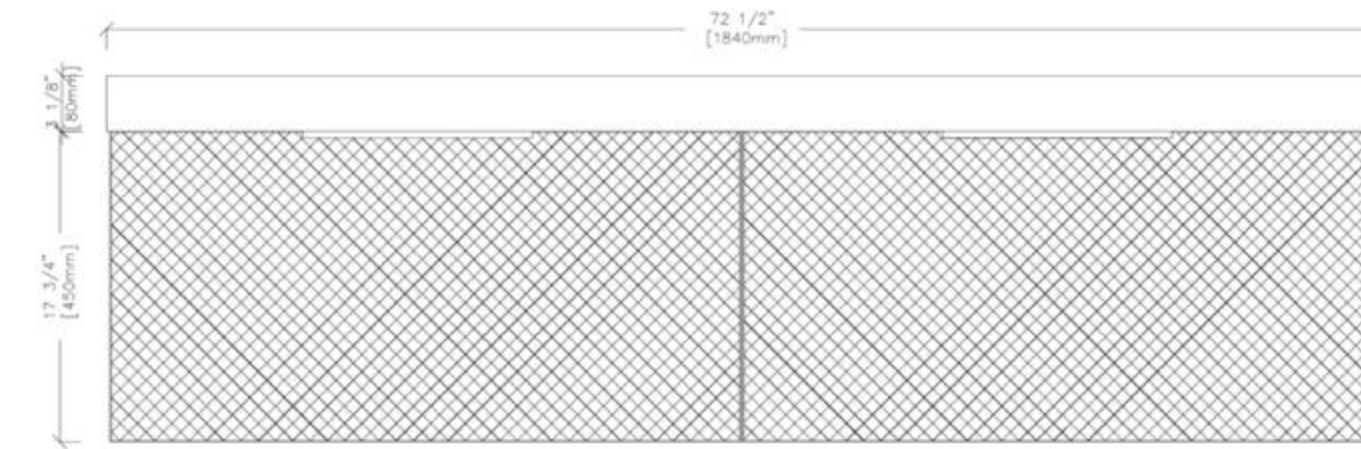

FRONT ELEVATION

SIDE ELEVATION

DRAWER PLAN DETAIL

Winchester-72"

Manarola 72-inch

(Double-Sink; Wall Mount)

Manarola 72-inch:

- **Color Options:** Black of Night / Light Gray
- **Countertop:** 2-Single faucet hole Premium Quartz
- **Vanity Base:** Multi-layer Engineering Wood
- **Sink:** Ceramic
- **Overall:** 2 Drawers
- **Dimensions:**
 - Cabinet: 72" W x 19 1/2" D x 17 3/4" H
 - Countertop: 72 1/2" W x 19 5/8" D x 3 7/8" H
 - Overall Dimensions: 72 1/2" W x 19 5/8" D x 21 5/8" H