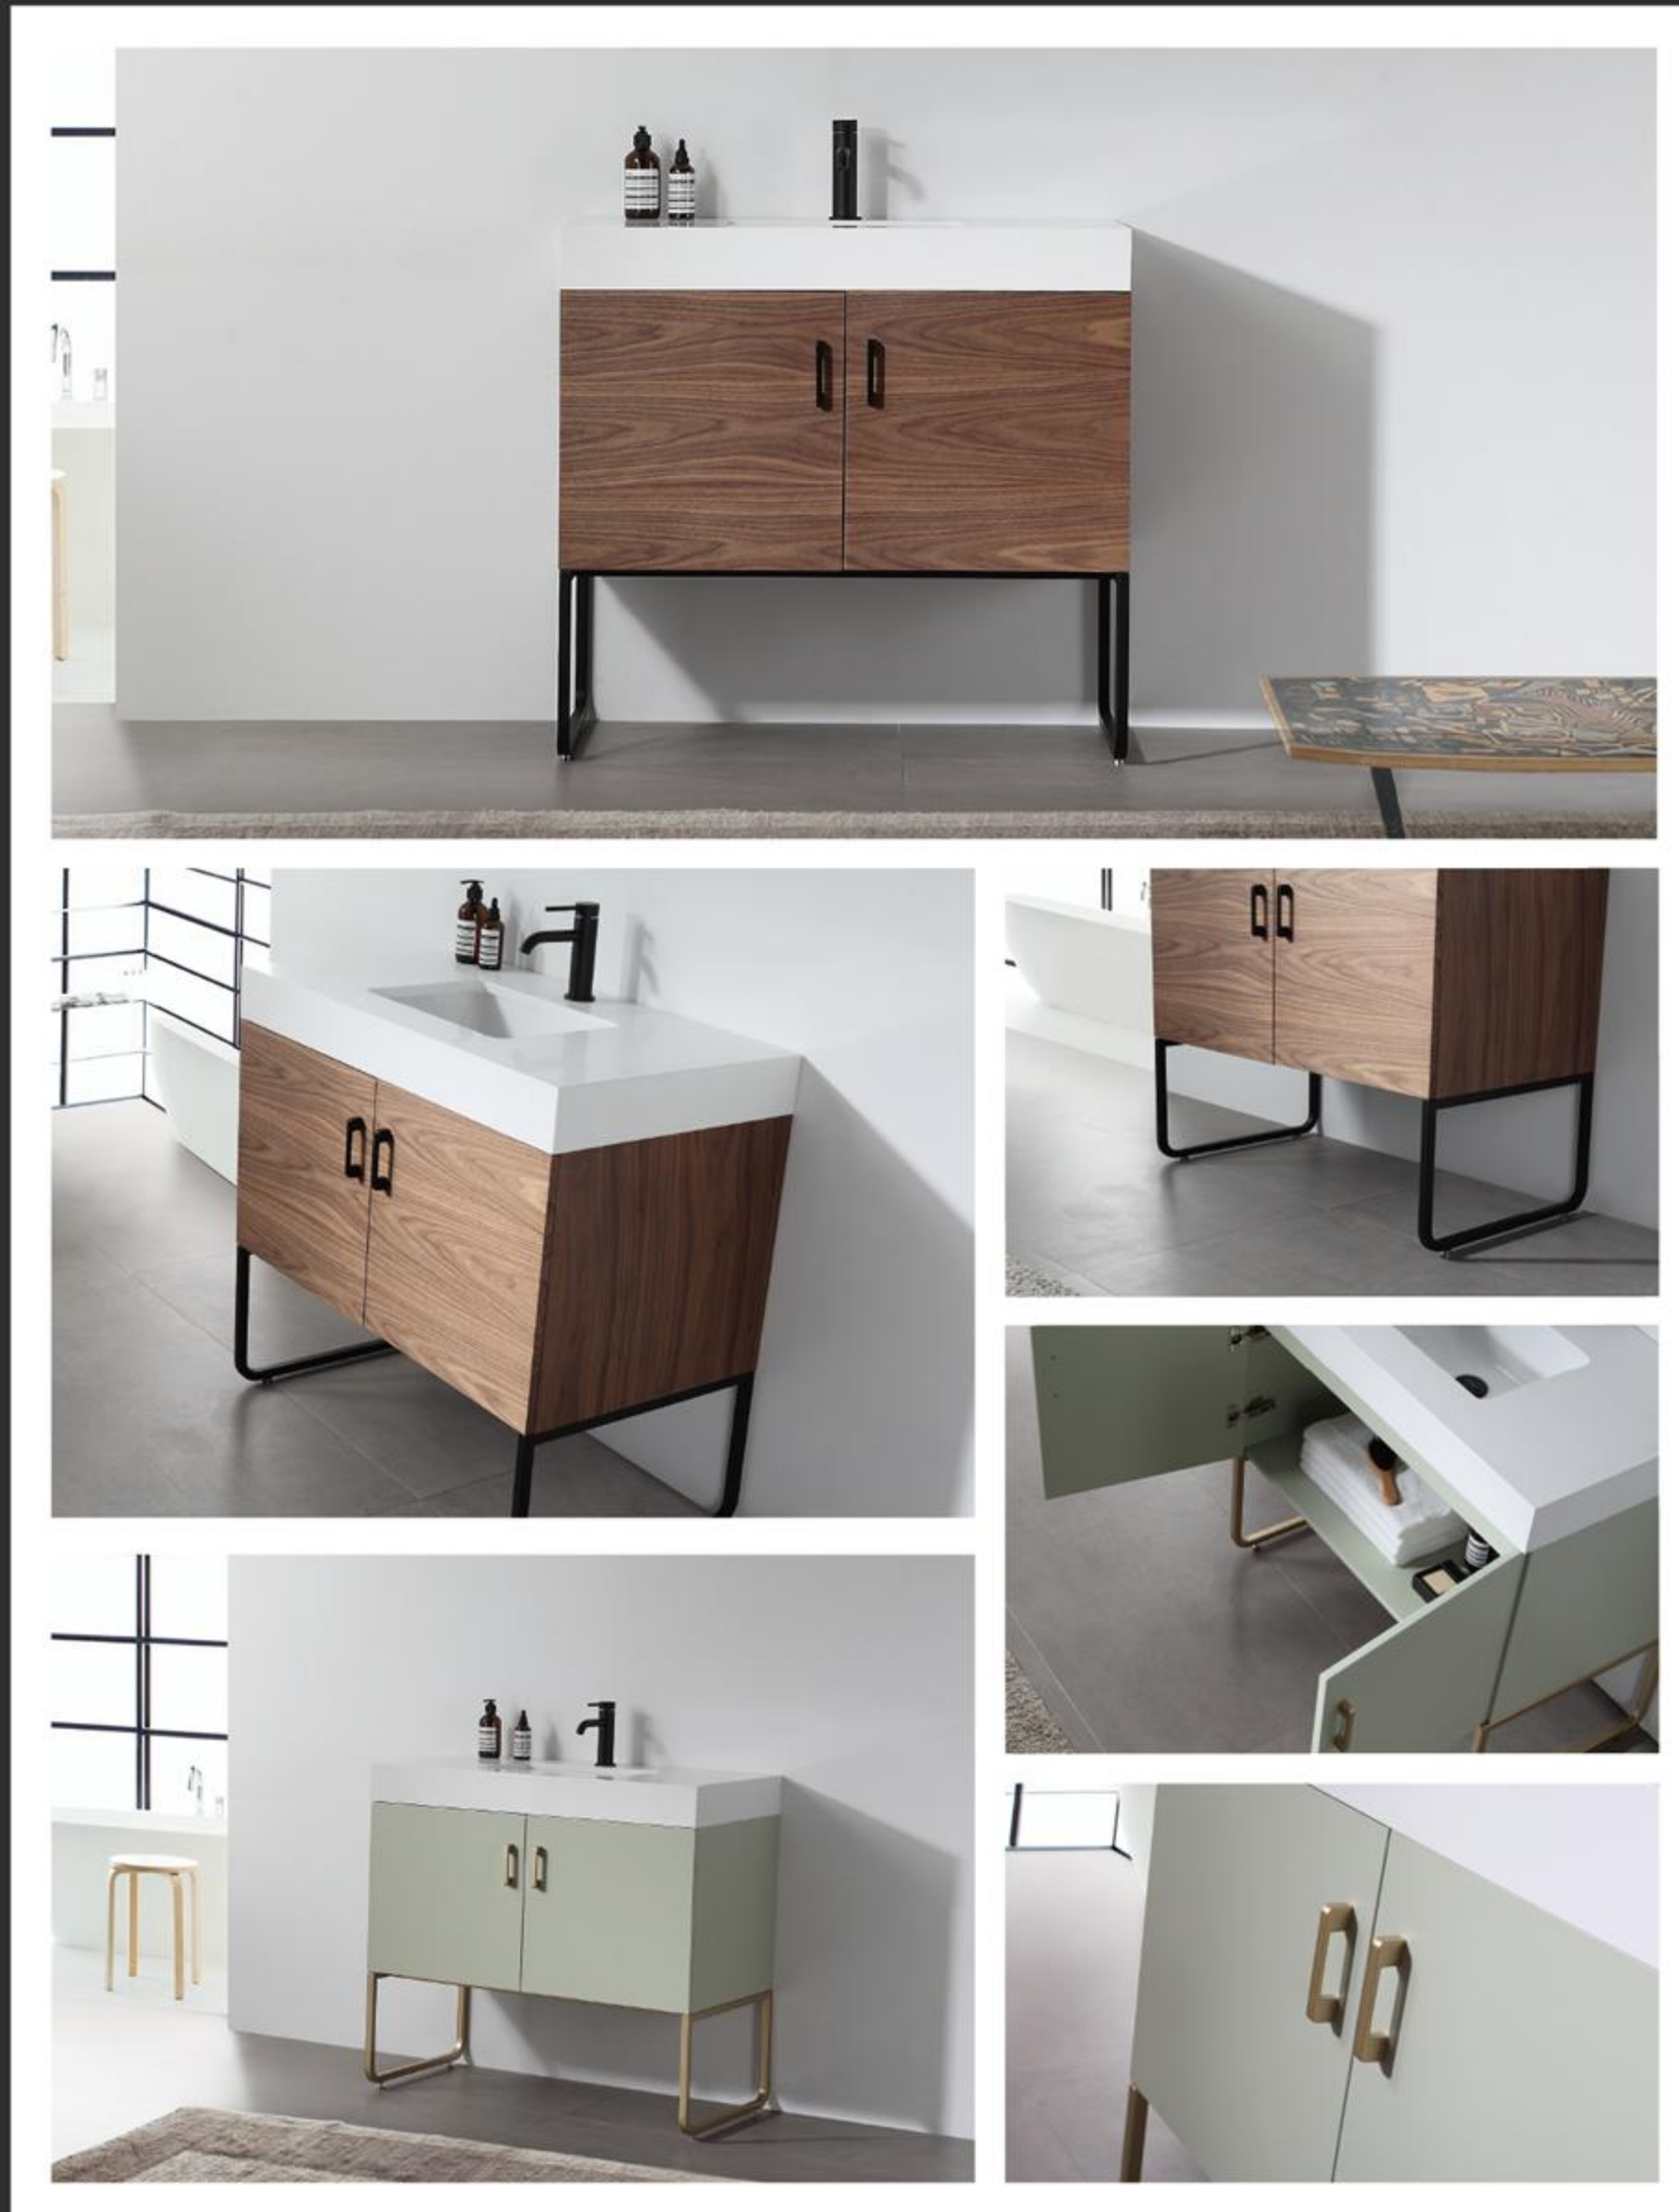

Cabinet: 35.2"W x 20.28"D x 32.28"H

Top: 35.43"W x 20.47"D x 3.54"H

Overall Dimensions: 35.43"W x 20.47"D x 35.82"H

FRONT ELEVATION

SIDE ELEVATION

DRAWER PLAN DETAIL

Bibury 36"

Sebastian 36-inch (Single-Sink; Freestanding/Wall Mount)

Sebastian 36-inch:

- **Color Options:** Red Amber + Dark Walnut (Leg) / Gloss White + Dark Walnut (Leg)
- **Countertop:** 1-Single faucet hole Pure White Quartz
- **Vanity Base:** Multi-layer Engineering Wood
- **Sink:** Ceramic
- **Overall:** 1 Drawers
- **Dimensions:**
 - Cabinet: 35.20"W x 21.46"D x 29.92"H
 - Top: 35.50"W x 21.65"D x 0.79"H
 - Sink: 19.29"W x 15.55"D x 5.91"H
 - Overall Dimensions: 35.50"W x 21.46"D x 36.62"H

FRONT ELEVATION

SIDE ELEVATION

DRAWER PLAN DETAIL

Sebastian-36"

Veemon 36-inch

(Single-Sink; Freestanding/Wall Mount)

Veemon 36-inch:

- **Color Options:** Pine Mist + Gold Metal / Walnut + Black Metal
- **Countertop:** 1-Single faucet hole Premium Pure White Quartz
- **Vanity Base:** Multi-layer Engineering Wood
- **Sink:** Ceramic
- **Overall:** 2 Doors
- **Dimensions:**
 - Cabinet: 36"W x 19.69"D x 31.69"H
 - Top: 36"W x 19.69"D x 3.94"H
 - Overall Dimensions: 36"W x 19.69"D x 35.63"H

FRONT ELEVATION

SIDE ELEVATION

DRAWER PLAN DETAIL

VEEMON-36"

Annecy 36-inch (Single-Sink; Freestanding)

Annecy 36-inch:

- **Color Options:** Dark Walnut / Charcoal
- **Countertop:** 1-Single faucet hole Premium Grade Acrylic Solid Surface (Gloss Finish)
- **Vanity Base:** Multi-layer Engineering Wood
- **Sink:** Premium Grade Acrylic Solid Surface (Gloss Finish)
- **Overall:** 2 Drawers (Upper Drawer: Glass side panels with LED Lighting)
- **Dimensions:**