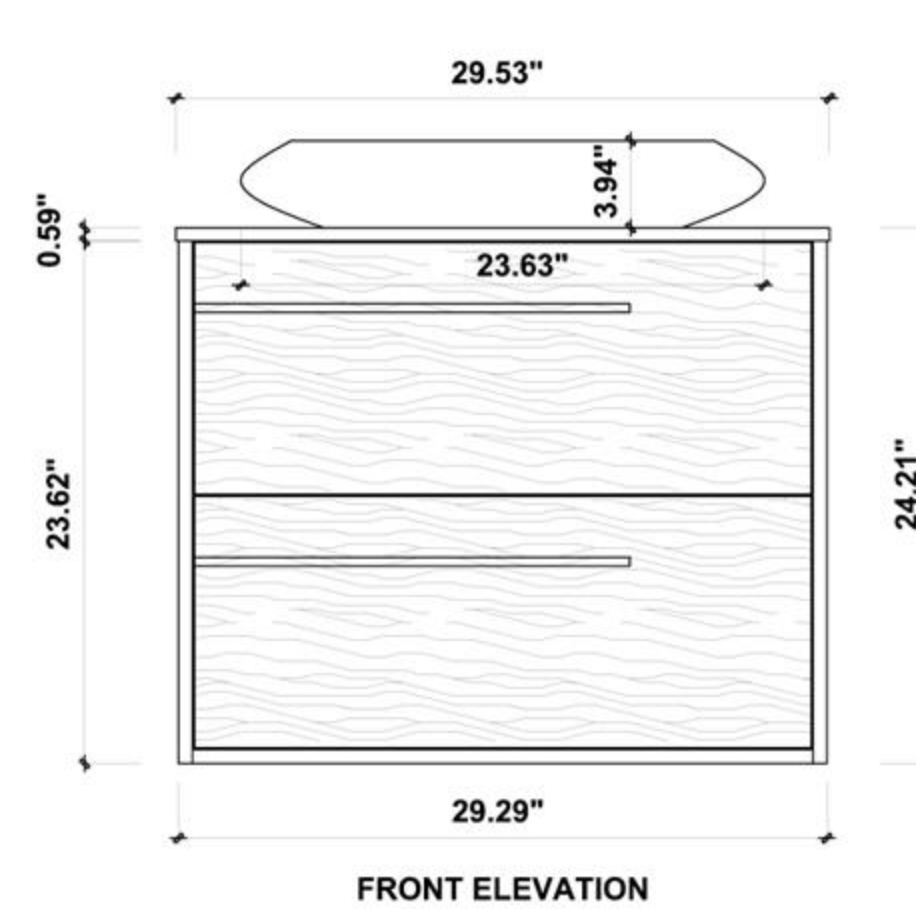

Goreme 30-inch:

- **Color Option:** Smoke Oak Gray
- **Countertop:** 1-Single faucet hole Premium Grade ATH Solid Surface (Matte Finish)
- **Vanity Base:** Multi-layer Engineering Wood
- **Sink:** Premium Grade ATH Solid Surface (Matte Finish)
- **Overall:** 2 Drawers
- **Dimensions:**
  - Cabinet: 29.29"W x 19.49"D x 23.62"H
  - Top: 29.53"W x 19.69"D x 0.59"H
  - Sink: 23.63"W x 15.76"D x 3.94"H
  - Overall Dimensions: 29.53"W x 19.69"D x 28.15"H