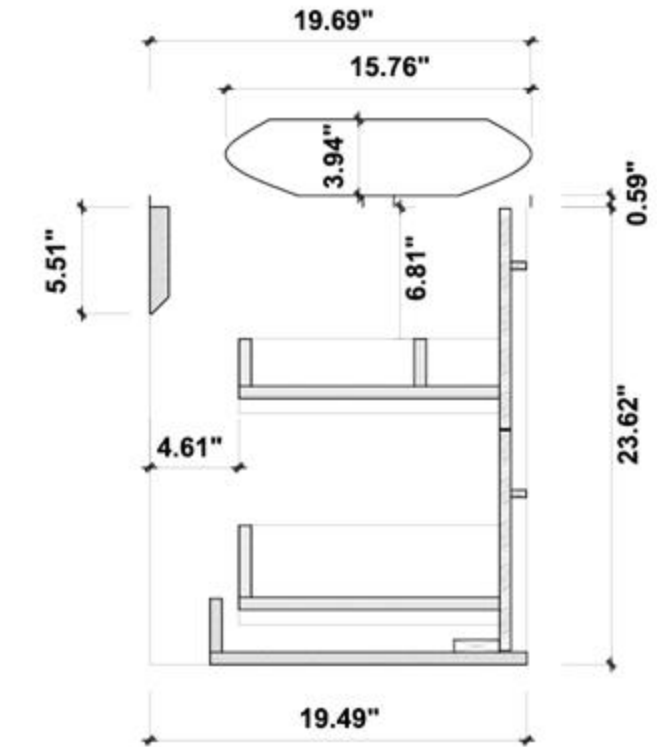

Dimensions:

Cabinet: 46.9"W x 21.5"D x 33.1"H

Top: 47.24"W x 21.7"D x 2.4"H

Overall Dimensions: 47.27"W x 21.7"D x 35.4"H

FRONT ELEVATION

SIDE ELEVATION

DRAWER PLAN DETAIL

Winchester-48"

➤ Dimensions:

Cabinet: 47.01"W x 18.31"D x 35.04"H

Top: 47.24"W x 18.50"D x 0.98"H

Overall Dimensions: 47.24"W x 18.50"D x 36.02"H

FRONT ELEVATION

SIDE ELEVATION

DRAWER PLAN DETAIL

ANNECY-48"

Cabinet: 41.5" W x 19.49" D x 23.62" H

Top: 41.73" W x 19.69" D x 0.59" H

Sink: 23.63" W x 15.76" D x 3.94" H

Overall Dimensions: 41.73" W x 19.69" D x 28.15" H

FRONT ELEVATION

SIDE ELEVATION

DRAWER PLAN DETAIL

Cabinet: 35.2"W x 20.28"D x 32.28"H

Top: 35.43"W x 20.47"D x 3.54"H

Overall Dimensions: 35.43"W x 20.47"D x 35.82"H

FRONT ELEVATION

SIDE ELEVATION

DRAWER PLAN DETAIL

Bibury 36"

Sebastian 36-inch (Single-Sink; Freestanding/Wall Mount)