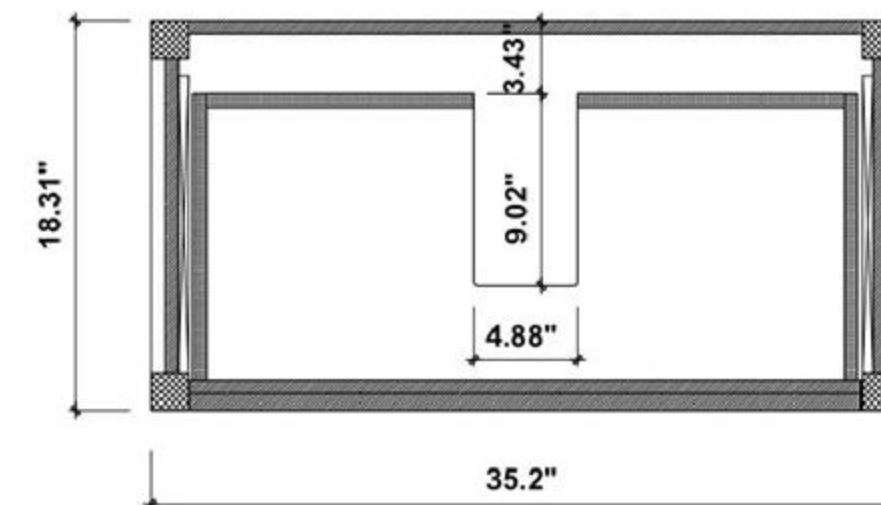

Cabinet: 35.2"W x 18.31"D x 35.04"H

Top: 35.43"W x 18.50"D x 0.98"H

Overall Dimensions: 35.43"W x 18.50"D x 36.02"H

FRONT ELEVATION

SIDE ELEVATION

DRAWER PLAN DETAIL

ANNECY-36"

Colmar 36-inch (Single-Sink; Freestanding)