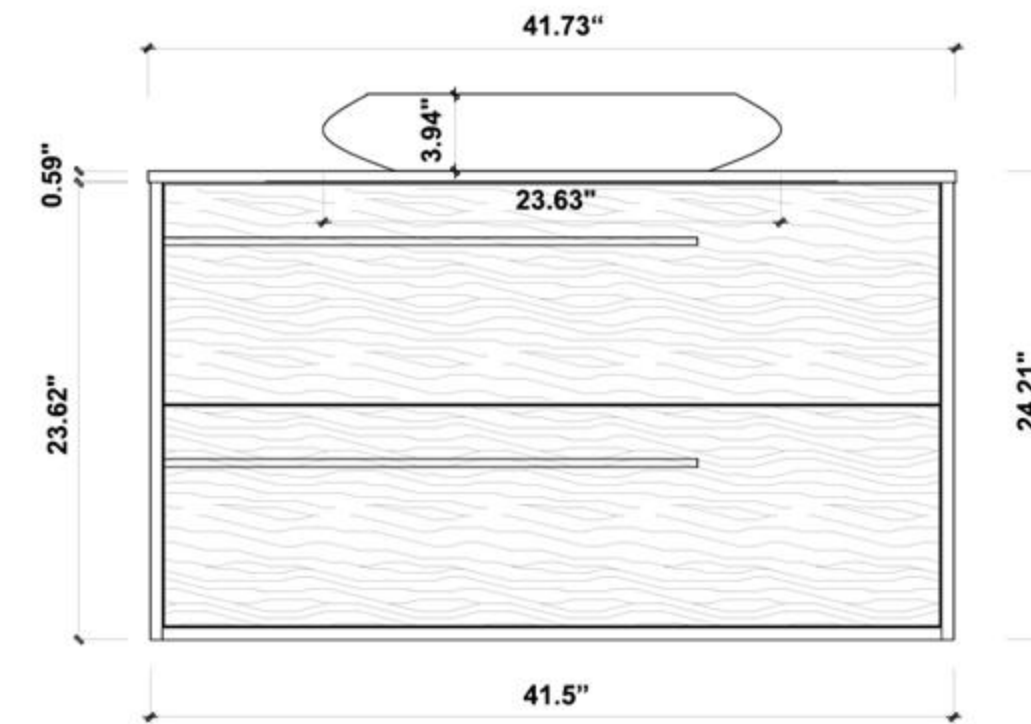

Cabinet: 41.5" W x 19.49" D x 23.62" H

Top: 41.73" W x 19.69" D x 0.59" H

Sink: 23.63" W x 15.76" D x 3.94" H

Overall Dimensions: 41.73" W x 19.69" D x 28.15" H

FRONT ELEVATION

SIDE ELEVATION

DRAWER PLAN DETAIL