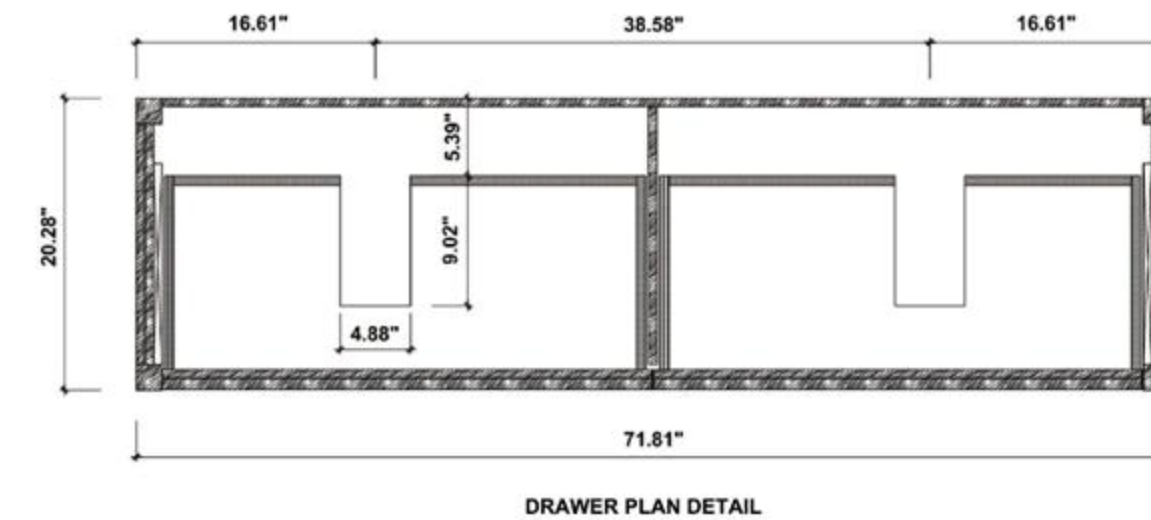

FRONT ELEVATION

SIDE ELEVATION

DRAWER PLAN DETAIL

Winchester-72"

Manarola 72-inch

(Double-Sink; Wall Mount)

Manarola 72-inch:

- **Color Options:** Black of Night / Light Gray
- **Countertop:** 2-Single faucet hole Premium Quartz
- **Vanity Base:** Multi-layer Engineering Wood
- **Sink:** Ceramic
- **Overall:** 2 Drawers
- **Dimensions:**
 - Cabinet: 72" W x 19 1/2" D x 17 3/4" H
 - Countertop: 72 1/2" W x 19 5/8" D x 3 7/8" H
 - Overall Dimensions: 72 1/2" W x 19 5/8" D x 21 5/8" H

FRONT ELEVATION

MANAROLA-72"

Bibury 72-inch

(Double-Sink; Freestanding)

Bibury 72-inch:

- **Colors Options:** Chestnut Oak / Whitewash Oak
- **Countertop:** 2-Single faucet hole premium Black Marquina Quartz
- **Vanity Base:** Multi-layer Engineering Wood
- **Sink:** Premium Black Marquina Quartz
- **Overall:** 2 Drawers with Open Shelves
- **Dimensions:**
 - Cabinet: 71.81"W x 20.28"D x 32.28"H
 - Top: 72.05"W x 20.47"D x 3.54"H
 - Overall Dimensions: 72.05"W x 20.47"D x 35.82"H

Cabinet: 70.63" W x 20.28" D x 20.47" H

Top: 70.87" W x 20.47" D x 0.79" H

Sink (each): 19.29" W x 15.55" D x 5.91" H

Overall Dimensions: 70.87" W x 20.47" D x 27.17" H

SINTRA-72"

Manarola 72-inch

(Double-Sink; Wall Mount; Open Shelves)