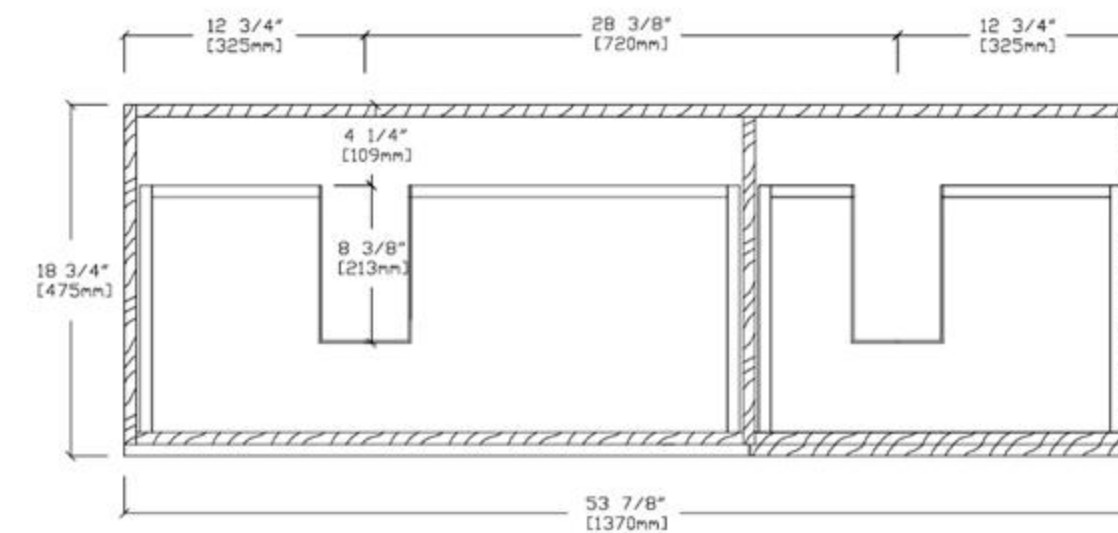

Lugano 55-inch:

- **Color Option:** Matte Black Glass + Maple
- **Countertop:** 2-Single faucet hole Premium Grade Acrylic Solid Surface (Gloss Finish)
- **Vanity Base:** Multi-layer Engineering Wood
- **Sink:** Premium Grade Acrylic Solid Surface (Gloss Finish)
- **Overall:** 2 Drawers
- **Dimensions:**
  - Cabinet: 53 7/8" W x 18 3/4" D x 15 3/4" H
  - Countertop: 54 3/4" W x 18 7/8" D x 3 7/8" H
  - Overall Dimensions: 54 3/4" W x 18 7/8" D x 19 5/8" H