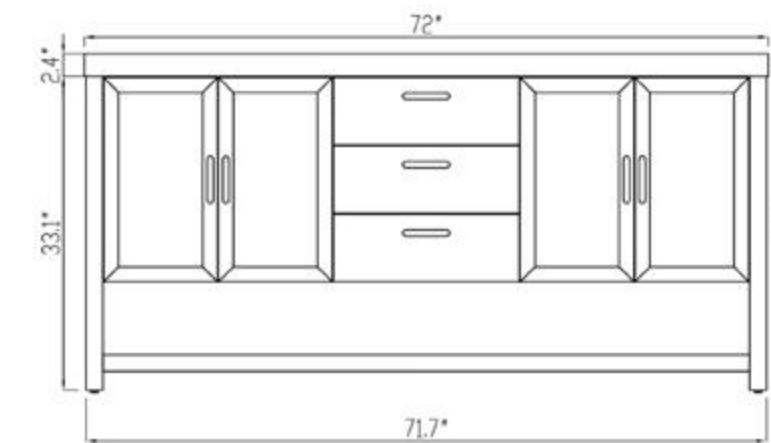

FRONT ELEVATION

SIDE ELEVATION

DRAWER PLAN DETAIL

Winchester-72"

Manarola 72-inch

(Double-Sink; Wall Mount)

Manarola 72-inch:

- **Color Options:** Black of Night / Light Gray
- **Countertop:** 2-Single faucet hole Premium Quartz
- **Vanity Base:** Multi-layer Engineering Wood
- **Sink:** Ceramic
- **Overall:** 2 Drawers
- **Dimensions:**
 - Cabinet: 72" W x 19 1/2" D x 17 3/4" H
 - Countertop: 72 1/2" W x 19 5/8" D x 3 7/8" H
 - Overall Dimensions: 72 1/2" W x 19 5/8" D x 21 5/8" H