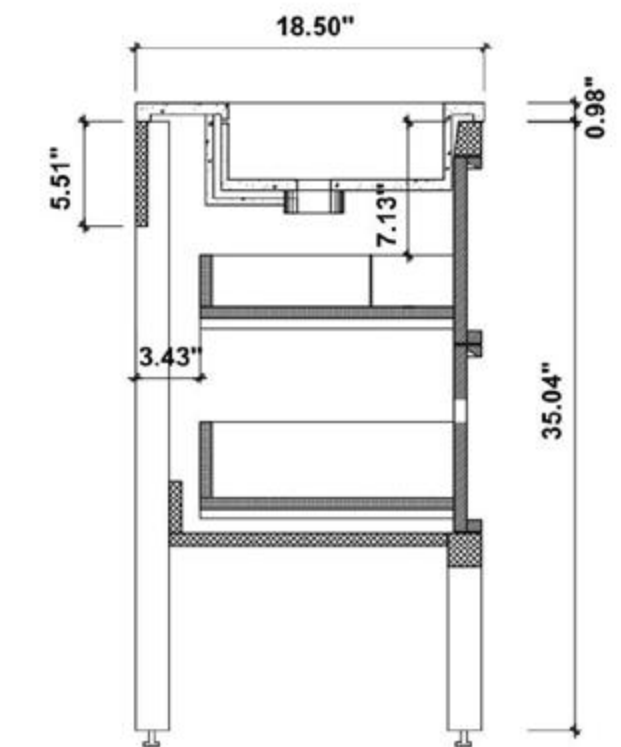

Cabinet: 70.63" W x 20.28" D x 20.47" H

Top: 70.87" W x 20.47" D x 0.79" H

Sink (each): 19.29" W x 15.55" D x 5.91" H

Overall Dimensions: 70.87" W x 20.47" D x 27.17" H

SINTRA-72"

Manarola 72-inch

(Double-Sink; Wall Mount; Open Shelves)

Cabinet: 58.7"W x 21.5"D x 33.1"H

Top: 59.1"W x 21.7"D x 2.4"H

Overall Dimensions: 59.1"W x 21.7"D x 35.4"H

FRONT ELEVATION

SIDE ELEVATION

DRAWER PLAN DETAIL

Winchester 60"

Ocala 60-inch

PORTREE-48"

Bibury 48-inch

(Double-Sink; Freestanding)

Bibury 48-inch:

- **Colors Options:** Chestnut Oak / Whitewash Oak
- **Countertop:** 2-Single faucet hole premium Black Marquina Quartz
- **Vanity Base:** Multi-layer Engineering Wood
- **Sink:** Premium Black Marquina Quartz
- **Overall:** 2 Drawers with Open Shelves
- **Dimensions:**
 - Cabinet: 47.01"W x 20.28"D x 32.28"H
 - Top: 47.24"W x 20.47"D x 3.54"H
 - Overall Dimensions: 47.24"W x 20.47"D x 35.82"H

➤ Dimensions:

Cabinet: 47.01"W x 18.31"D x 35.04"H

Top: 47.24"W x 18.50"D x 0.98"H

Overall Dimensions: 47.24"W x 18.50"D x 36.02"H

FRONT ELEVATION

SIDE ELEVATION

DRAWER PLAN DETAIL

ANNECY-48"