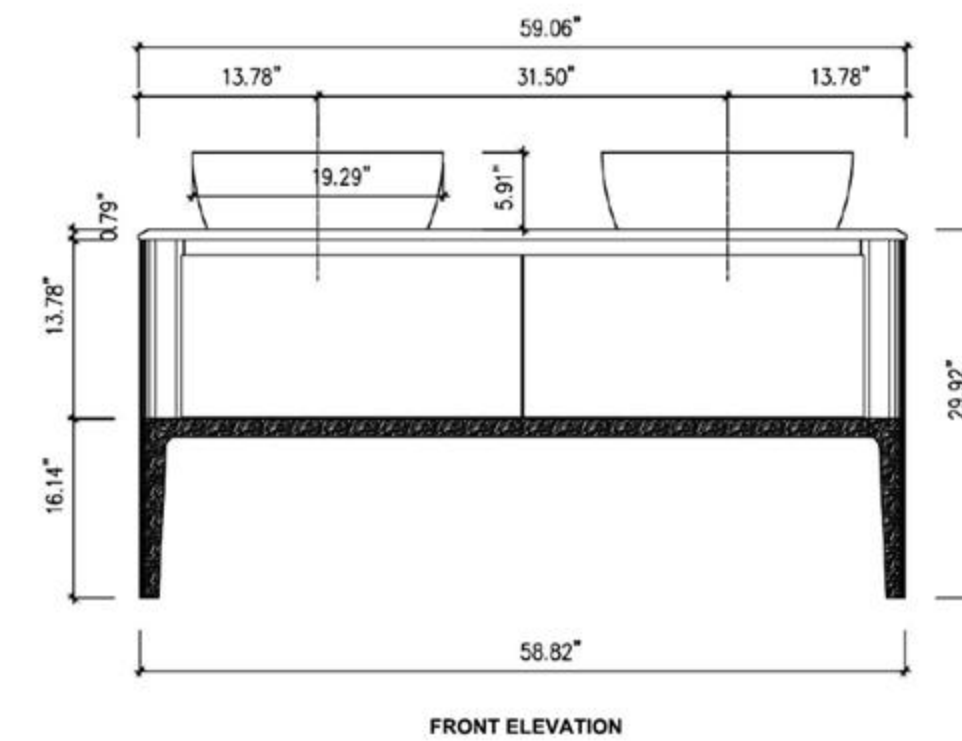

Cabinet: 58.83" W x 19.49" D x 17.32" H
 Countertop: 59.06" W x 19.69" D x 0.71" H
 Sink: 17.91" W x 12.80" D x 5.31" H
 Overall Dimensions: 59.06" W x 19.69" D x 23.34" H

OCALA 60"

Barcelona 60-inch

(Double-Sink; Wall Mount)

Barcelona 60"

VANITY 60-INCH

Sebastian 60-inch (Double-Sink; Freestanding/Wall Mount)

Sebastian 60-inch:

- **Color Options:** Red Amber + Dark Walnut (Leg) / Gloss White + Dark Walnut (Leg)
- **Countertop:** 2-Single faucet hole Pure White Quartz
- **Vanity Base:** Multi-layer Engineering Wood
- **Sink:** Ceramic
- **Overall:** 2 Drawers
- **Dimensions:**

Cabinet: 58.82"W x 21.46"D x 29.92"H

Top: 59.06"W x 21.65"D x 0.79"H

Sink: 19.29"W x 15.55"D x 5.91"H

Overall Dimensions: 59.06"W x 21.65"D x 36.62"H

SEBASTIAN 60"

Marfa 60-inch

(Double-Sink; Wall Mount)

Marfa 60-inch: