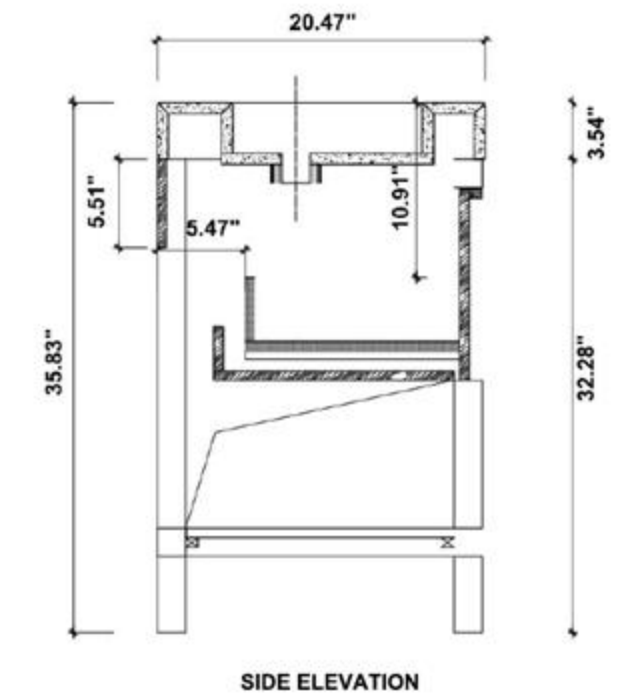

Cabinet: 58.83" W x 19.49" D x 17.32" H
 Countertop: 59.06" W x 19.69" D x 0.71" H
 Sink: 17.91" W x 12.80" D x 5.31" H
 Overall Dimensions: 59.06" W x 19.69" D x 23.34" H

OCALA 60"

Barcelona 60-inch

(Double-Sink; Wall Mount)

Cabinet: 58.82"W x 20.28"D x 29.72"H

Countertop: 59.06"W x 20.47"D x 0.79"H

Sink (each): 13.98"W x 13.98"D x 5.91"H

Overall Dimensions: 59.06"W x 20.47"D x 36.42"H

FRONT ELEVATION

SIDE ELEVATION

DRAWER PLAN DETAIL

PORTREE-60"

Bibury 60-inch

(Double-Sink; Freestanding)

Bibury 60-inch:

- **Colors Options:** Chestnut Oak / Whitewash Oak
- **Countertop:** 2-Single faucet hole premium Black Marquina Quartz
- **Vanity Base:** Multi-layer Engineering Wood
- **Sink:** Premium Black Marquina Quartz
- **Overall:** 2 Drawers with Open Shelves
- **Dimensions:**
 - Cabinet: 58.82"W x 20.28"D x 32.28"H
 - Top: 59.06"W x 20.47"D x 3.54"H
 - Overall Dimensions: 59.06"W x 20.47"D x 35.82"H

BIBURY-60"

Manarola 60-inch

(Single-Sink; Wall Mount; Open Shelves)

Manarola 60-inch:

- **Color Options:** Red Amber + Walnut / Matte Black + Matte White
- **Countertop:** 1-Single faucet hole Premium Quartz
- **Vanity Base:** Multi-layer Engineering Wood
- **Sink:** Ceramic
- **Overall:** 1 Drawer with Open Shelves
- **Dimensions:**
 - Cabinet: 60 W x 21 1/2" D x 17 3/4" H
 - Countertop: 60 3/8" W x 21 5/8" D x 3 7/8" H
 - Overall Dimensions: 60 3/8" W x 21 5/8" D x 21 5/8" H