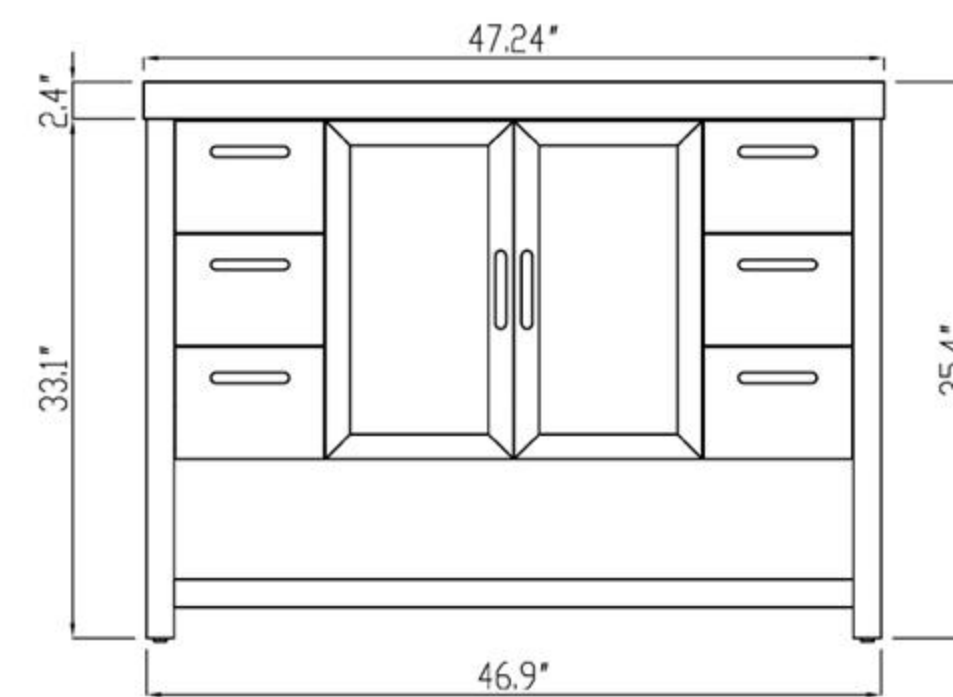

FRONT ELEVATION

SIDE ELEVATION

DRAWER PLAN DETAIL

Winchester-72"

Manarola 72-inch

(Double-Sink; Wall Mount)

Manarola 72-inch:

- **Color Options:** Black of Night / Light Gray
- **Countertop:** 2-Single faucet hole Premium Quartz
- **Vanity Base:** Multi-layer Engineering Wood
- **Sink:** Ceramic
- **Overall:** 2 Drawers
- **Dimensions:**
 - Cabinet: 72" W x 19 1/2" D x 17 3/4" H
 - Countertop: 72 1/2" W x 19 5/8" D x 3 7/8" H
 - Overall Dimensions: 72 1/2" W x 19 5/8" D x 21 5/8" H

Cabinet: 70.63" W x 20.28" D x 20.47" H

Top: 70.87" W x 20.47" D x 0.79" H

Sink (each): 19.29" W x 15.55" D x 5.91" H

Overall Dimensions: 70.87" W x 20.47" D x 27.17" H

SINTRA-72"

Manarola 72-inch

(Double-Sink; Wall Mount; Open Shelves)

FRONT ELEVATION

SIDE ELEVATION

DRAWER PLAN DETAIL

Oslo 48"

Winchester 48-inch (Single-Sink; Freestanding)

Winchester 48-inch:

- **Color Options:** Pecan Oak / Forest Green
- **Countertop Options:** 1-Single faucet hole Premium Pure White Quartz / 1-Single faucet hole Premium Black Marquina Quartz
- **Vanity Base:** Multi-layer Engineering Wood
- **Sink:** Ceramic
- **Overall:** 2 Doors and 6 Drawers

Dimensions:

Cabinet: 46.9"W x 21.5"D x 33.1"H

Top: 47.24"W x 21.7"D x 2.4"H

Overall Dimensions: 47.27"W x 21.7"D x 35.4"H

FRONT ELEVATION

SIDE ELEVATION

DRAWER PLAN DETAIL

Winchester-48"