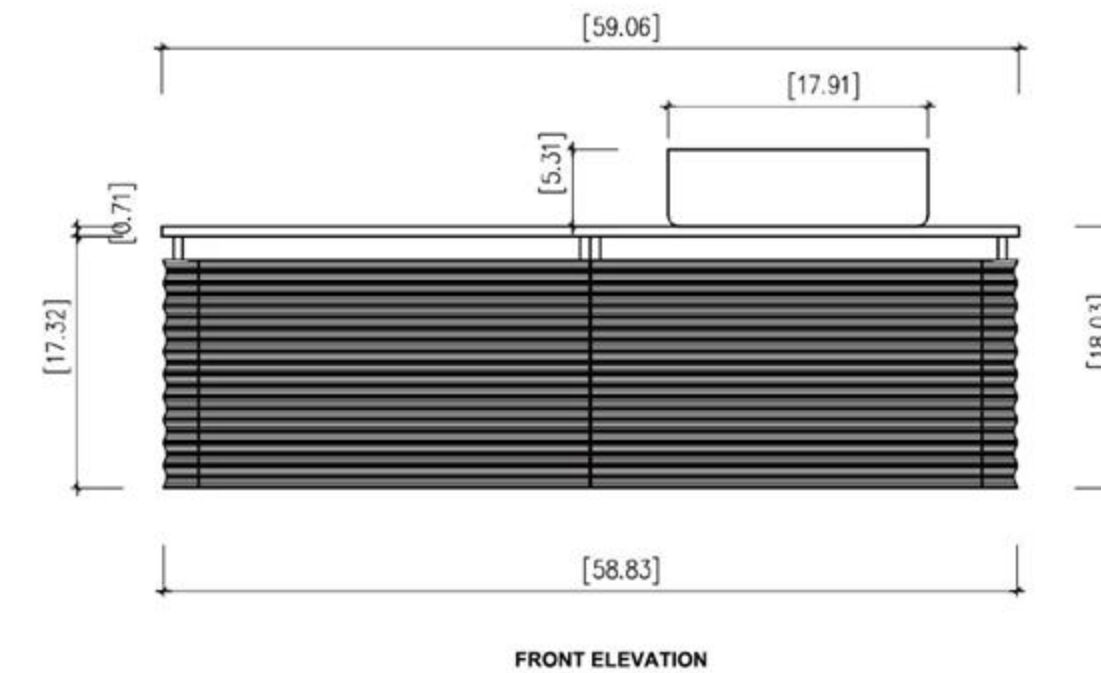

Ocala 60-inch:

- **Color Options:** Maple / Chestnut Oak
- **Sink Option:** Left Sink / Right Sink
- **Countertop:** 1-Single faucet hole Black Forest Quartz
- **Vanity Base:** Multi-layer Engineering Wood
- **Sink:** Natural Stone
- **Overall:** 2 Drawers
- **Dimensions:**

Cabinet: 58.83" W x 19.49" D x 17.32" H
Countertop: 59.06" W x 19.69" D x 0.71" H
Sink: 17.91" W x 12.80" D x 5.31" H
Overall Dimensions: 59.06" W x 19.69" D x 23.34" H