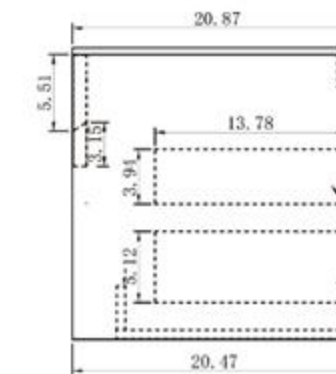

SIDE ELEVATION