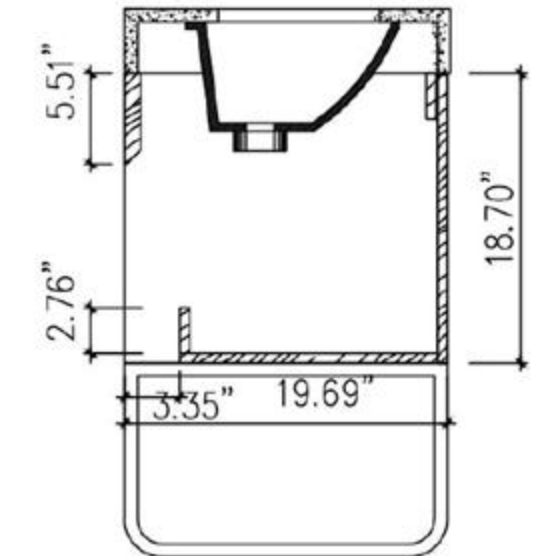

SIDE ELEVATION