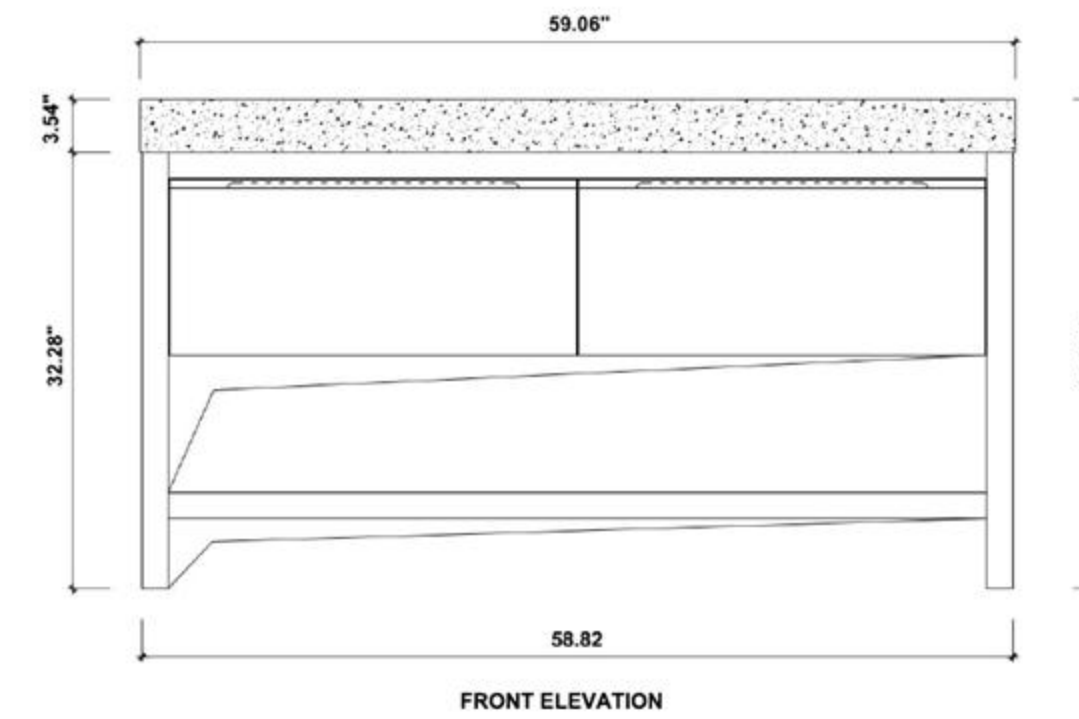

FRONT ELEVATION

SIDE ELEVATION

DRAWER PLAN DETAIL

Winchester-72"

Manarola 72-inch

(Double-Sink; Wall Mount)

Manarola 72-inch:

- **Color Options:** Black of Night / Light Gray
- **Countertop:** 2-Single faucet hole Premium Quartz
- **Vanity Base:** Multi-layer Engineering Wood
- **Sink:** Ceramic
- **Overall:** 2 Drawers
- **Dimensions:**
 - Cabinet: 72" W x 19 1/2" D x 17 3/4" H
 - Countertop: 72 1/2" W x 19 5/8" D x 3 7/8" H
 - Overall Dimensions: 72 1/2" W x 19 5/8" D x 21 5/8" H

PORTREE-60"

Bibury 60-inch

(Double-Sink; Freestanding)

Bibury 60-inch:

- **Colors Options:** Chestnut Oak / Whitewash Oak
- **Countertop:** 2-Single faucet hole premium Black Marquina Quartz
- **Vanity Base:** Multi-layer Engineering Wood
- **Sink:** Premium Black Marquina Quartz
- **Overall:** 2 Drawers with Open Shelves
- **Dimensions:**
 - Cabinet: 58.82"W x 20.28"D x 32.28"H
 - Top: 59.06"W x 20.47"D x 3.54"H
 - Overall Dimensions: 59.06"W x 20.47"D x 35.82"H

BIBURY-60"

Manarola 60-inch

(Single-Sink; Wall Mount; Open Shelves)

Manarola 60-inch:

- **Color Options:** Red Amber + Walnut / Matte Black + Matte White
- **Countertop:** 1-Single faucet hole Premium Quartz
- **Vanity Base:** Multi-layer Engineering Wood
- **Sink:** Ceramic
- **Overall:** 1 Drawer with Open Shelves
- **Dimensions:**
 - Cabinet: 60 W x 21 1/2" D x 17 3/4" H
 - Countertop: 60 3/8" W x 21 5/8" D x 3 7/8" H
 - Overall Dimensions: 60 3/8" W x 21 5/8" D x 21 5/8" H