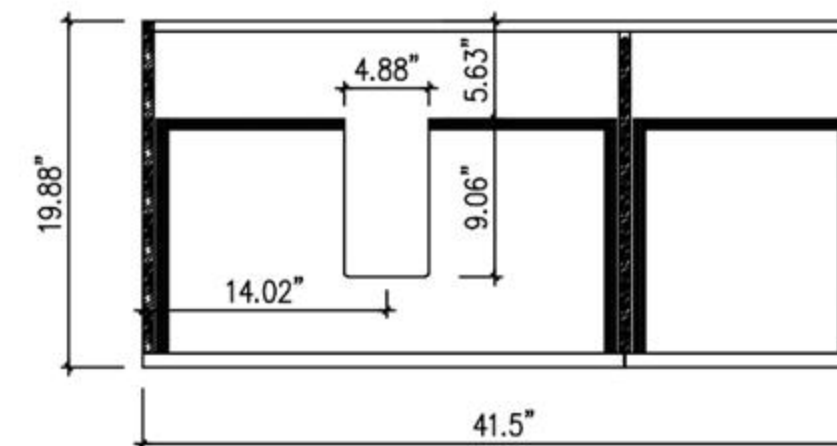

Cabinet: 41.5"W x 19.88"D x 35.04"H

Top mount sink: 41.73"W x 20.08"D x 0.79"H

Overall Dimensions: 41.73"W x 20.08"D x 35.83"H

FRONT ELEVATION

SIDE ELEVATION

DRAWER PLAN DETAIL

Rothenburg-42"

Goreme 42-inch