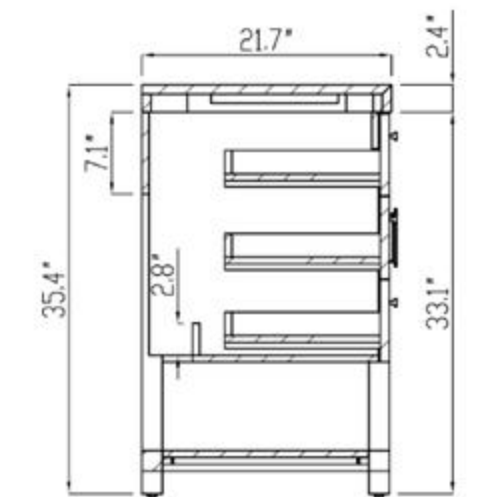

Cabinet: 70.63" W x 20.28" D x 20.47" H

Top: 70.87" W x 20.47" D x 0.79" H

Sink (each): 19.29" W x 15.55" D x 5.91" H

Overall Dimensions: 70.87" W x 20.47" D x 27.17" H

SINTRA-72"

Manarola 72-inch

(Double-Sink; Wall Mount; Open Shelves)

**MANAROLA-72"
OPEN SHELVES**

Oslo 60-inch

(Single-Sink; Wall Mount)

Oslo 60-inch:

- **Color Options:** Matte Black + Whitewash
- **Countertop:** 1-Single faucet hole Premium Black Sintered Stone
- **Vanity Base:** Multi-layer Engineering Wood
- **Sink:** Premium Grade ATH Solid Surface (Matte Finish in Black Color)
- **Overall:** 2 Drawers
- **Dimensions:**
 - Cabinet: 58.66"W x 21.46"D x 13.78"H
 - Top: 58.66"W x 21.46"D x 0.47"H
 - Overall Dimensions: 58.66"W x 21.46"D x 14.25"H

Cabinet: 58.7"W x 21.5"D x 33.1"H

Top: 59.1"W x 21.7"D x 2.4"H

Overall Dimensions: 59.1"W x 21.7"D x 35.4"H

FRONT ELEVATION

SIDE ELEVATION

DRAWER PLAN DETAIL

Winchester 60"

Ocala 60-inch

Cabinet: 58.83" W x 19.49" D x 17.32" H
 Countertop: 59.06" W x 19.69" D x 0.71" H
 Sink: 17.91" W x 12.80" D x 5.31" H
 Overall Dimensions: 59.06" W x 19.69" D x 23.34" H

OCALA 60"

Barcelona 60-inch

(Double-Sink; Wall Mount)