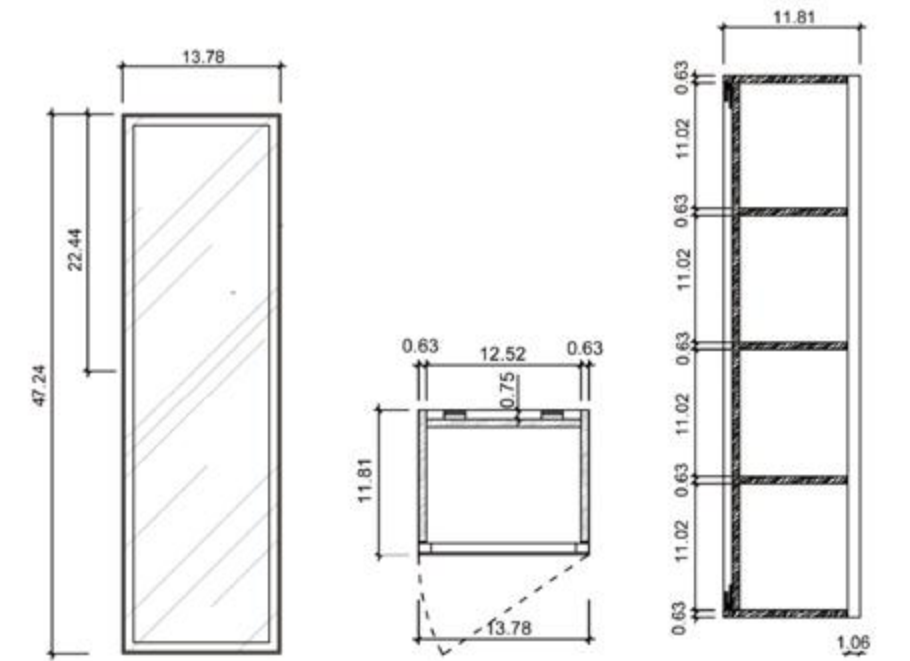

FRONT ELEVATION

TOP VIEW

SIDE ELEVATION