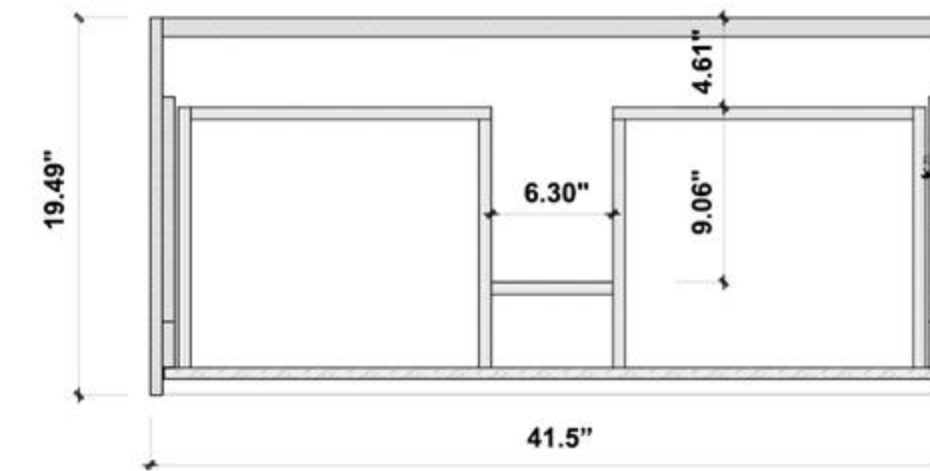

Cabinet: 41.5" W x 19.49" D x 23.62" H

Top: 41.73" W x 19.69" D x 0.59" H

Sink: 23.63" W x 15.76" D x 3.94" H

Overall Dimensions: 41.73" W x 19.69" D x 28.15" H

FRONT ELEVATION

SIDE ELEVATION

DRAWER PLAN DETAIL