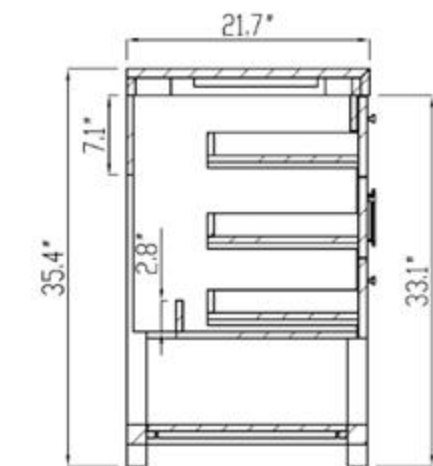

FRONT ELEVATION

SIDE ELEVATION

DRAWER PLAN DETAIL

Winchester-72"

Manarola 72-inch

(Double-Sink; Wall Mount)

Manarola 72-inch:

- **Color Options:** Black of Night / Light Gray
- **Countertop:** 2-Single faucet hole Premium Quartz
- **Vanity Base:** Multi-layer Engineering Wood
- **Sink:** Ceramic
- **Overall:** 2 Drawers
- **Dimensions:**
 - Cabinet: 72" W x 19 1/2" D x 17 3/4" H
 - Countertop: 72 1/2" W x 19 5/8" D x 3 7/8" H
 - Overall Dimensions: 72 1/2" W x 19 5/8" D x 21 5/8" H