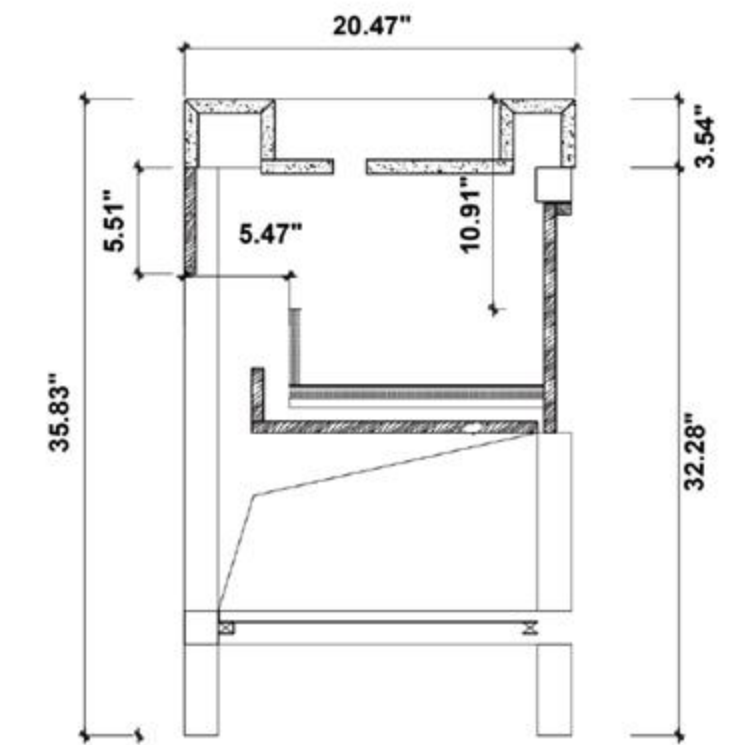

Cabinet: 35.83"W x 19.49"D x 17.32"H

Top: 36"W x 19.69"D x 0.71"H

Sink: 17.91"W x 12.80"D x 5.31"H

Overall Dimensions: 36"W x 19.69"D x 23.34"H

FRONT ELEVATION

SIDE ELEVATION

DRAWER PLAN DETAIL

Ocala-36"

Bibury 36-inch

(Single-Sink; Freestanding)

Bibury 36-inch:

- **Colors Options:** Chestnut Oak / Whitewash Oak
- **Countertop:** 1-Single faucet hole premium Black Marquina Quartz
- **Vanity Base:** Multi-layer Engineering Wood
- **Sink:** Premium Black Marquina Quartz
- **Overall:** 1 Drawer with Open Shelves
- **Dimensions:**

Cabinet: 35.2"W x 20.28"D x 32.28"H

Top: 35.43"W x 20.47"D x 3.54"H

Overall Dimensions: 35.43"W x 20.47"D x 35.82"H

FRONT ELEVATION

SIDE ELEVATION

DRAWER PLAN DETAIL

Bibury 36"

Sebastian 36-inch (Single-Sink; Freestanding/Wall Mount)