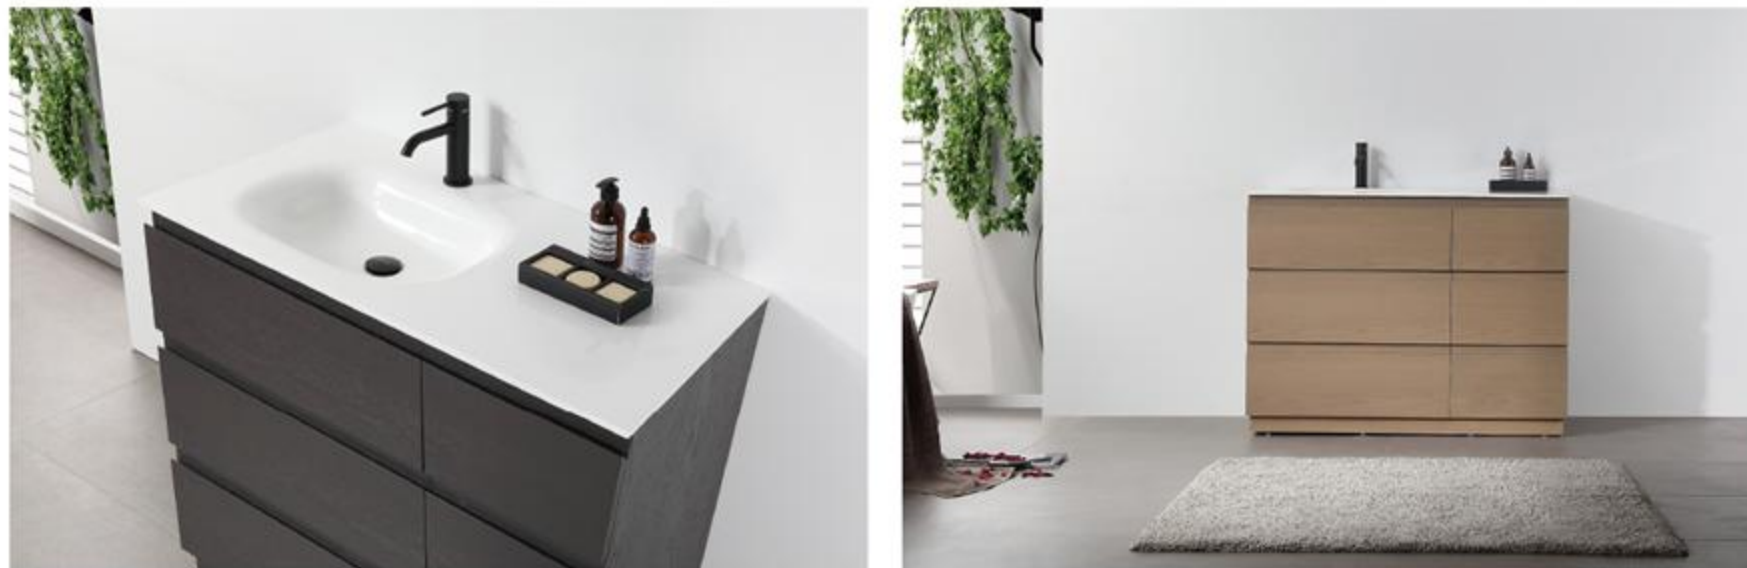

FRONT ELEVATION

SIDE ELEVATION

DRAWER PLAN DETAIL

TEXEL-42"

Rothenburg 42-inch

(Single-Sink; Freestanding)

Rothenburg 42-inch:

- **Color Options:** Golden Oak / Charcoal
- **Countertop:** 1-Single faucet hole Premium Grade Acrylic Solid Surface (Gloss Finish)
- **Vanity Base:** Multi-layer Engineering Wood
- **Sink:** Premium Grade Acrylic Solid Surface (Gloss Finish)
- **Overall:** 6 Drawers
- **Dimensions:**