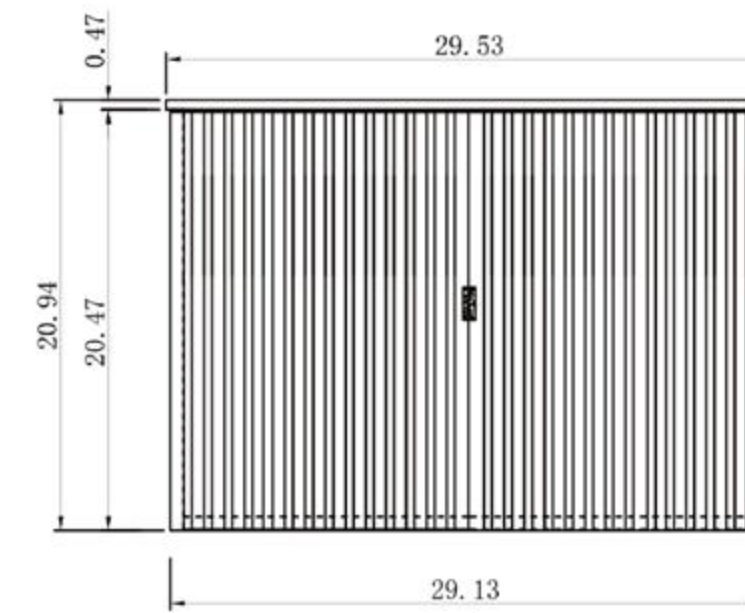

COLMAR-36"

Barcelona 30-inch

(Single-Sink; Wall Mount)

Barcelona 30-inch:

- **Color Options:** Forest Green / Dark Blue
- **Countertop Options:** 1-Single faucet hole Premium White Sintered Stone
- **Vanity Base:** Multi-layer Engineering Wood
- **Sink:** Ceramic
- **Overall:** 1 Drawer with 1 Inner Drawer
- **Dimensions:**
 Cabinet: 29.13"W x 20.47"D x 20.47"H
 Top: 29.53"W x 20.87"D x 0.47"H
 Overall Dimensions: 29.53"W x 20.87"D x 20.94"H