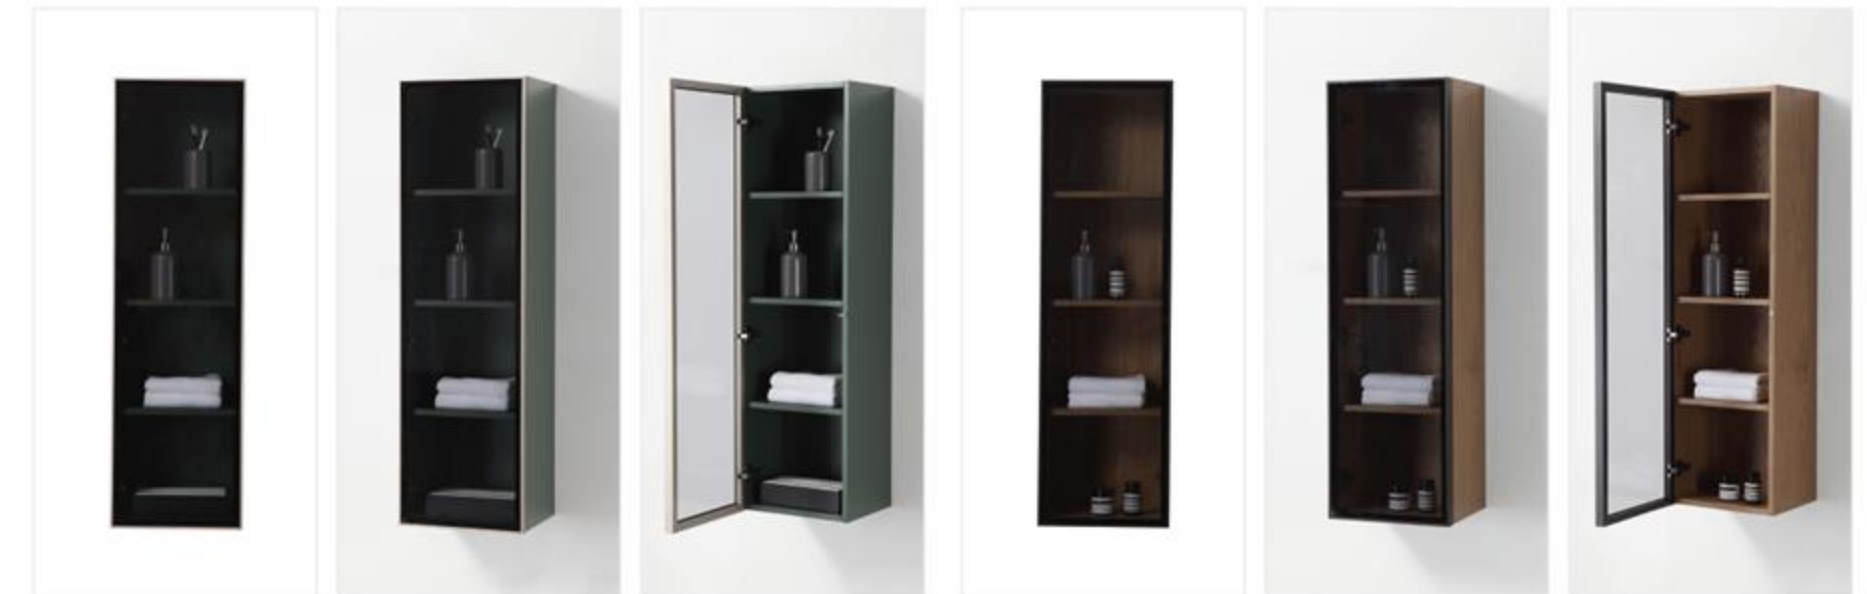

Luce Forest Green with Glass Door in Gold Frame

Luce Pecan Oak with Glass Door in Black Frame