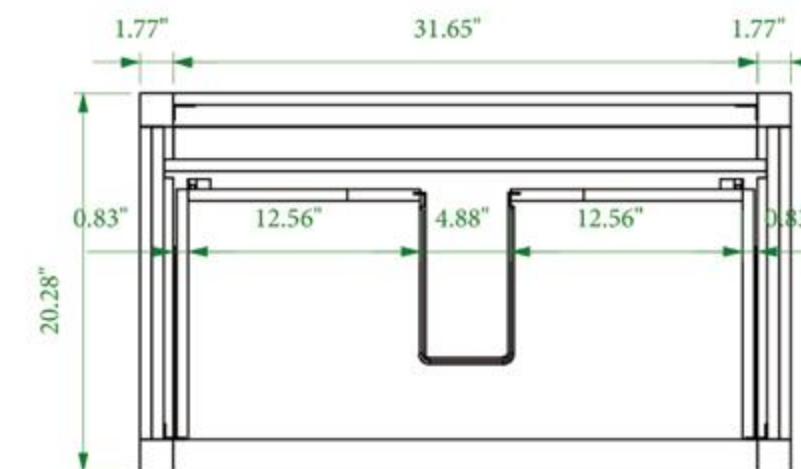

Cabinet: 35.83"W x 19.49"D x 17.32"H

Top: 36"W x 19.69"D x 0.71"H

Sink: 17.91"W x 12.80"D x 5.31"H

Overall Dimensions: 36"W x 19.69"D x 23.34"H

FRONT ELEVATION

SIDE ELEVATION

DRAWER PLAN DETAIL

Ocala-36"

Cabinet: 35.2"W x 20.28"D x 32.28"H

Top: 35.43"W x 20.47"D x 3.54"H

Overall Dimensions: 35.43"W x 20.47"D x 35.82"H

FRONT ELEVATION

SIDE ELEVATION

DRAWER PLAN DETAIL

Bibury 36"

Sebastian 36-inch (Single-Sink; Freestanding/Wall Mount)