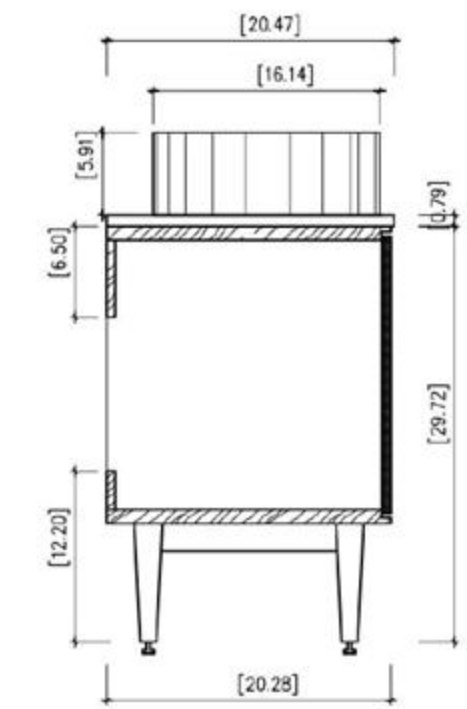

Cabinet: 58.7"W x 21.5"D x 33.1"H

Top: 59.1"W x 21.7"D x 2.4"H

Overall Dimensions: 59.1"W x 21.7"D x 35.4"H

FRONT ELEVATION

SIDE ELEVATION

DRAWER PLAN DETAIL

Winchester 60"

Ocala 60-inch

Cabinet: 58.83" W x 19.49" D x 17.32" H
 Countertop: 59.06" W x 19.69" D x 0.71" H
 Sink: 17.91" W x 12.80" D x 5.31" H
 Overall Dimensions: 59.06" W x 19.69" D x 23.34" H

OCALA 60"

Barcelona 60-inch

(Double-Sink; Wall Mount)

Cabinet: 58.82"W x 20.28"D x 29.72"H

Countertop: 59.06"W x 20.47"D x 0.79"H

Sink (each): 13.98"W x 13.98"D x 5.91"H

Overall Dimensions: 59.06"W x 20.47"D x 36.42"H

FRONT ELEVATION

SIDE ELEVATION

DRAWER PLAN DETAIL

PORTREE-60"

Bibury 60-inch

(Double-Sink; Freestanding)

Bibury 60-inch:

- **Colors Options:** Chestnut Oak / Whitewash Oak
- **Countertop:** 2-Single faucet hole premium Black Marquina Quartz
- **Vanity Base:** Multi-layer Engineering Wood
- **Sink:** Premium Black Marquina Quartz
- **Overall:** 2 Drawers with Open Shelves
- **Dimensions:**
 - Cabinet: 58.82"W x 20.28"D x 32.28"H
 - Top: 59.06"W x 20.47"D x 3.54"H
 - Overall Dimensions: 59.06"W x 20.47"D x 35.82"H