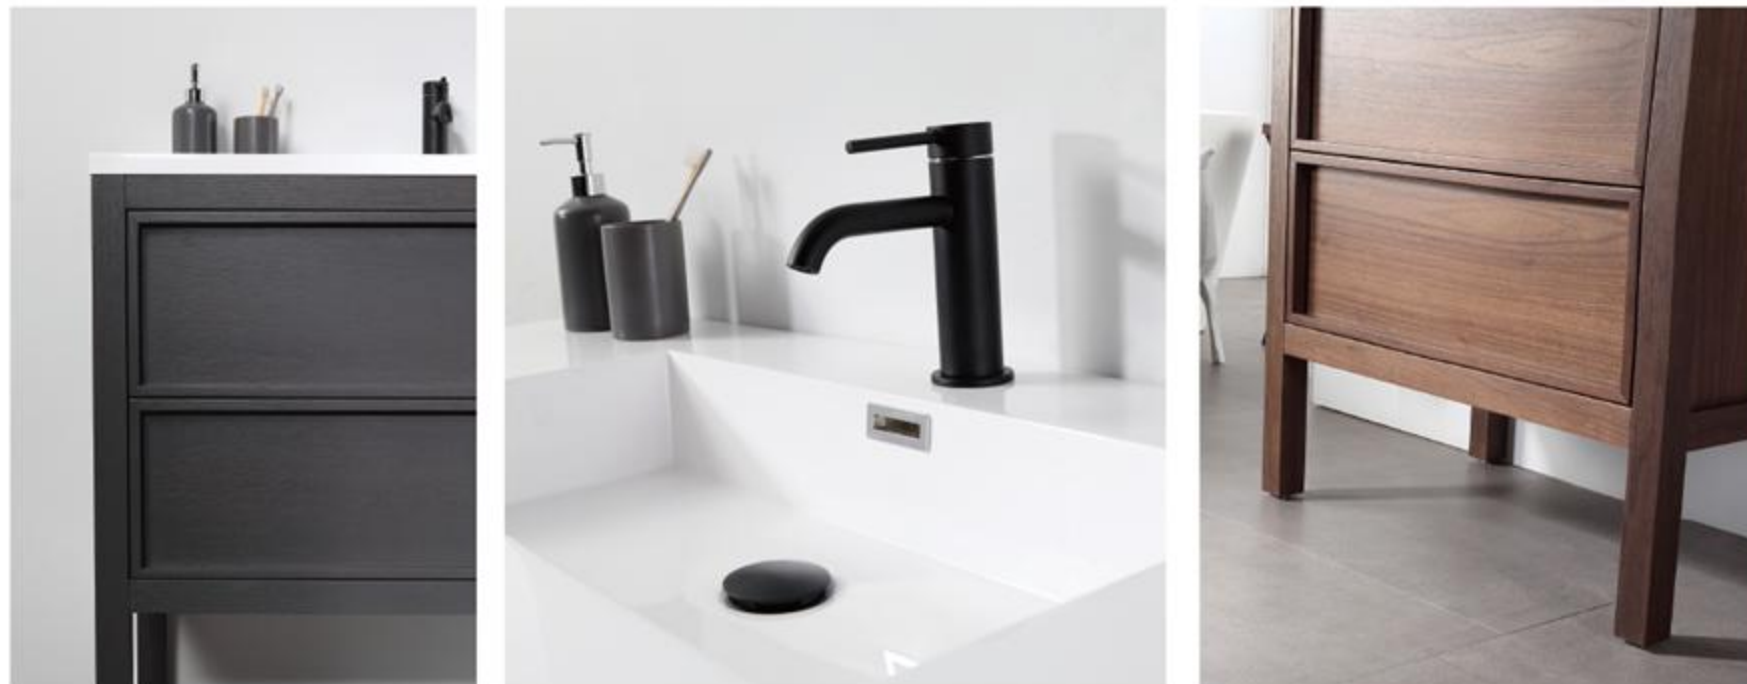

FRONT ELEVATION

SIDE ELEVATION

DRAWER PLAN DETAIL

COLMAR-30"

VANITY 24-INCH

Annecy 24-inch
(Single-Sink; Freestanding)

Annecy 24-inch:

- **Color Options:** Dark Walnut / Charcoal
- **Countertop:** 1-Single faucet hole Premium Grade Solid Surface (Acrylic in Gloss Finish)
- **Vanity Base:** Multi-layer Engineering Wood
- **Sink:** Premium Grade Solid Surface (Acrylic in Gloss Finish)
- **Overall:** 2 Drawers (Upper Drawer: Glass side panels with LED Lighting)