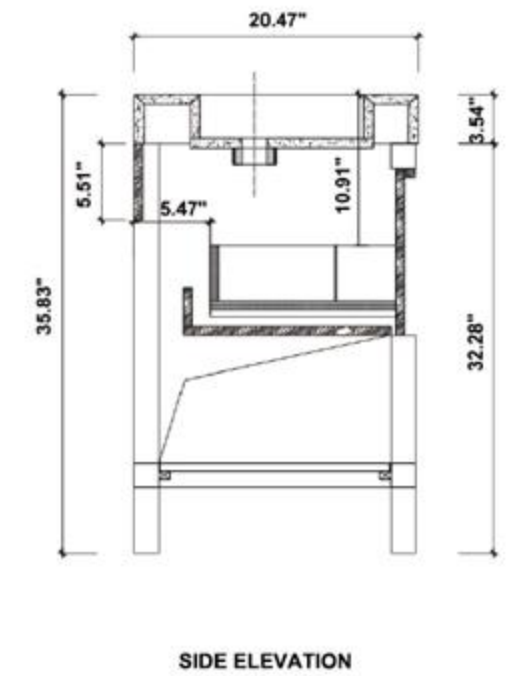

FRONT ELEVATION

SIDE ELEVATION

DRAWER PLAN DETAIL

Winchester-72"

Manarola 72-inch

(Double-Sink; Wall Mount)

Manarola 72-inch:

- **Color Options:** Black of Night / Light Gray
- **Countertop:** 2-Single faucet hole Premium Quartz
- **Vanity Base:** Multi-layer Engineering Wood
- **Sink:** Ceramic
- **Overall:** 2 Drawers
- **Dimensions:**
 - Cabinet: 72" W x 19 1/2" D x 17 3/4" H
 - Countertop: 72 1/2" W x 19 5/8" D x 3 7/8" H
 - Overall Dimensions: 72 1/2" W x 19 5/8" D x 21 5/8" H

FRONT ELEVATION

MANAROLA-72"

Bibury 72-inch

(Double-Sink; Freestanding)

Bibury 72-inch:

- **Colors Options:** Chestnut Oak / Whitewash Oak
- **Countertop:** 2-Single faucet hole premium Black Marquina Quartz
- **Vanity Base:** Multi-layer Engineering Wood
- **Sink:** Premium Black Marquina Quartz
- **Overall:** 2 Drawers with Open Shelves
- **Dimensions:**
 - Cabinet: 71.81"W x 20.28"D x 32.28"H
 - Top: 72.05"W x 20.47"D x 3.54"H
 - Overall Dimensions: 72.05"W x 20.47"D x 35.82"H

Cabinet: 70.63" W x 20.28" D x 20.47" H

Top: 70.87" W x 20.47" D x 0.79" H

Sink (each): 19.29" W x 15.55" D x 5.91" H

Overall Dimensions: 70.87" W x 20.47" D x 27.17" H

SINTRA-72"

Manarola 72-inch

(Double-Sink; Wall Mount; Open Shelves)

Cabinet: 58.7"W x 21.5"D x 33.1"H

Top: 59.1"W x 21.7"D x 2.4"H

Overall Dimensions: 59.1"W x 21.7"D x 35.4"H

FRONT ELEVATION

SIDE ELEVATION

DRAWER PLAN DETAIL

Winchester 60"

Ocala 60-inch