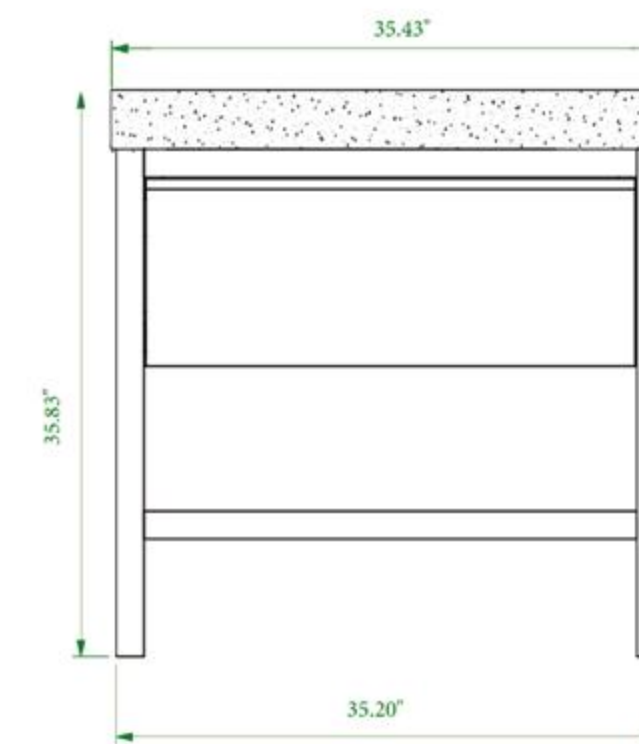

Cabinet: 35.83"W x 19.49"D x 17.32"H

Top: 36"W x 19.69"D x 0.71"H

Sink: 17.91"W x 12.80"D x 5.31"H

Overall Dimensions: 36"W x 19.69"D x 23.34"H

FRONT ELEVATION

SIDE ELEVATION

DRAWER PLAN DETAIL

Ocala-36"

Bibury 36-inch

(Single-Sink; Freestanding)

Bibury 36-inch:

- **Colors Options:** Chestnut Oak / Whitewash Oak
- **Countertop:** 1-Single faucet hole premium Black Marquina Quartz
- **Vanity Base:** Multi-layer Engineering Wood
- **Sink:** Premium Black Marquina Quartz
- **Overall:** 1 Drawer with Open Shelves
- **Dimensions:**

Cabinet: 35.2"W x 20.28"D x 32.28"H

Top: 35.43"W x 20.47"D x 3.54"H

Overall Dimensions: 35.43"W x 20.47"D x 35.82"H

FRONT ELEVATION

SIDE ELEVATION

DRAWER PLAN DETAIL

Bibury 36"

Sebastian 36-inch (Single-Sink; Freestanding/Wall Mount)