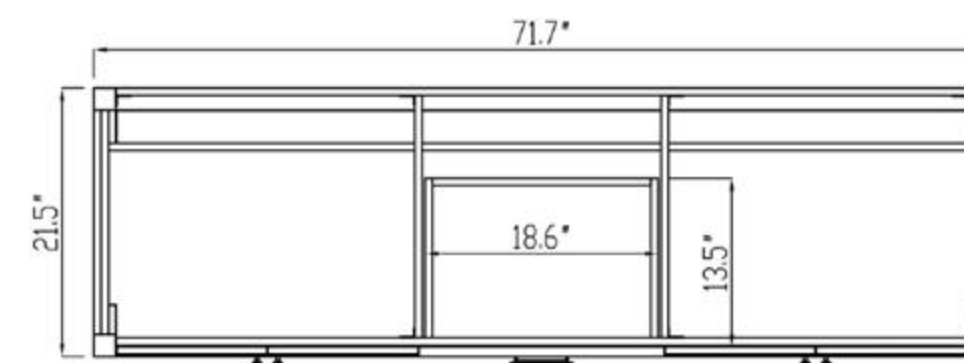

FRONT ELEVATION

SIDE ELEVATION

DRAWER PLAN DETAIL

Winchester-72"

Manarola 72-inch

(Double-Sink; Wall Mount)

Manarola 72-inch:

- **Color Options:** Black of Night / Light Gray
- **Countertop:** 2-Single faucet hole Premium Quartz
- **Vanity Base:** Multi-layer Engineering Wood
- **Sink:** Ceramic
- **Overall:** 2 Drawers
- **Dimensions:**
 - Cabinet: 72" W x 19 1/2" D x 17 3/4" H
 - Countertop: 72 1/2" W x 19 5/8" D x 3 7/8" H
 - Overall Dimensions: 72 1/2" W x 19 5/8" D x 21 5/8" H