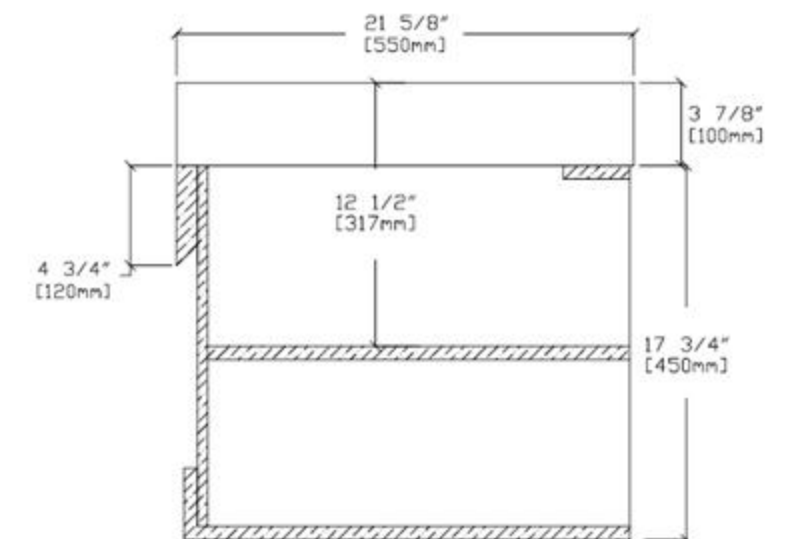

Lugano-42"

VANITY 42-INCH

Manarola 42-inch (Single-Sink; Wall Mount; Open Shelves)

Manarola 42-inch:

- **Color Options:** Red Amber + Walnut / Matte Black + Matte White
- **Countertop:** 1-Single faucet hole Premium Quartz
- **Vanity Base:** Multi-layer Engineering Wood
- **Sink:** Ceramic
- **Overall:** 1 Drawer with Open Shelves
- **Dimensions:**
 Cabinet: 41.5"W x 21.5"D x 17.75"H
 Top: 41.88"W x 21.63"D x 3.88"H
 Overall Dimensions: 41.88"W x 21.63"D x 21.63"H