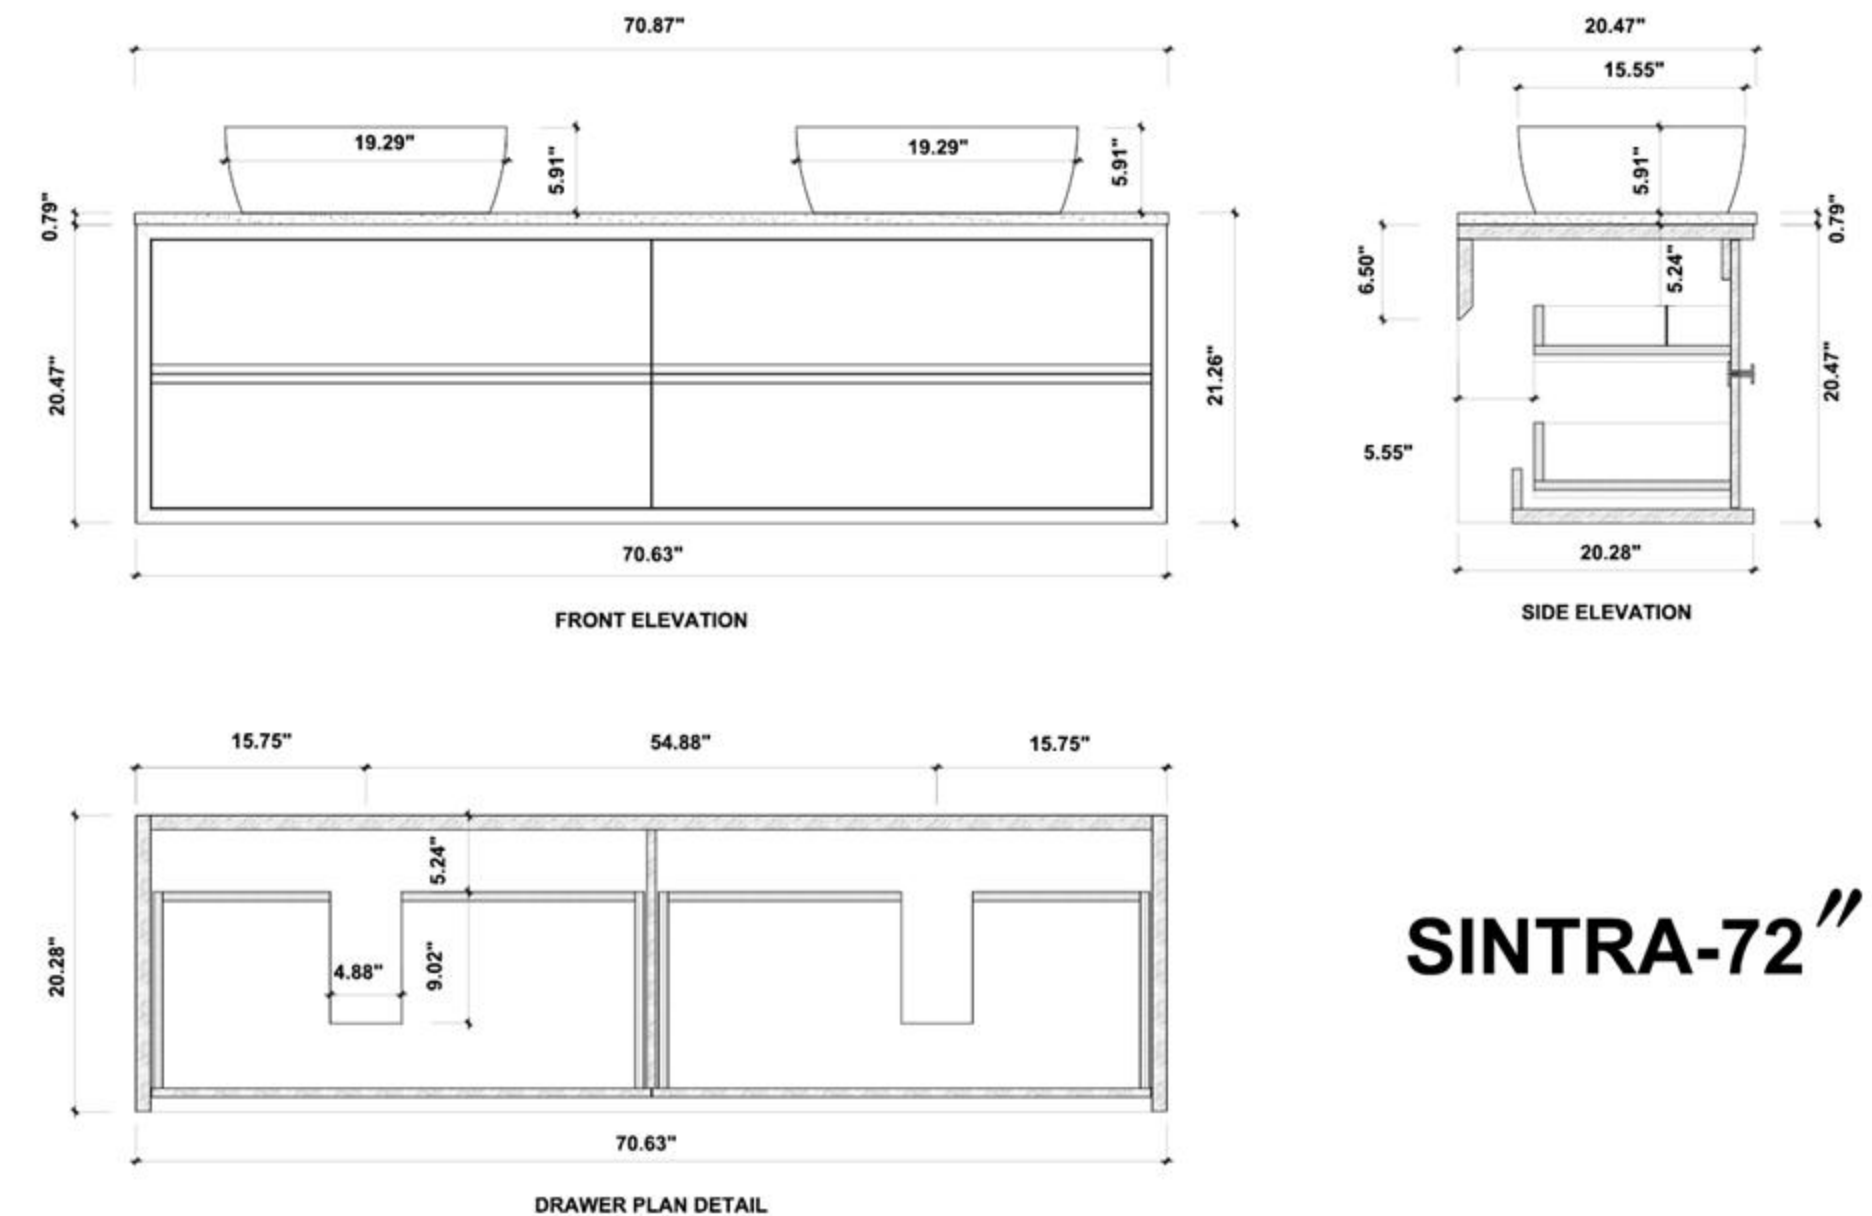

FRONT ELEVATION

SIDE ELEVATION

DRAWER PLAN DETAIL

Winchester-72"

Manarola 72-inch

(Double-Sink; Wall Mount)

Manarola 72-inch:

- **Color Options:** Black of Night / Light Gray
- **Countertop:** 2-Single faucet hole Premium Quartz
- **Vanity Base:** Multi-layer Engineering Wood
- **Sink:** Ceramic
- **Overall:** 2 Drawers
- **Dimensions:**
 - Cabinet: 72" W x 19 1/2" D x 17 3/4" H
 - Countertop: 72 1/2" W x 19 5/8" D x 3 7/8" H
 - Overall Dimensions: 72 1/2" W x 19 5/8" D x 21 5/8" H

Cabinet: 70.63" W x 20.28" D x 20.47" H

Top: 70.87" W x 20.47" D x 0.79" H

Sink (each): 19.29" W x 15.55" D x 5.91" H

Overall Dimensions: 70.87" W x 20.47" D x 27.17" H

SINTRA-72"

Manarola 72-inch

(Double-Sink; Wall Mount; Open Shelves)

Manarola 72-inch(Open Shelves):

- **Color Options:** Light Gray
- **Countertop:** 2-Single faucet hole Premium Grade ATH Solid Surface (Matte Finish)
- **Vanity Base:** Multi-layer Engineering Wood
- **Sink:** Premium Grade ATH Solid Surface (Matte Finish)
- **Overall:** 2 Drawers with Open Shelves
- **Dimensions:**
 Cabinet: 71.81" W x 19.88" D x 17.72" H
 Top: 72.05" W x 20.08" D x 0.47" H
 Sink (each): 19.09" W x 17.91" D x 4.33" H
 Overall Dimensions: 72.05" W x 20.08" D x 22.52" H

Cabinet: 58.83" W x 19.49" D x 17.32" H
 Countertop: 59.06" W x 19.69" D x 0.71" H
 Sink: 17.91" W x 12.80" D x 5.31" H
 Overall Dimensions: 59.06" W x 19.69" D x 23.34" H

OCALA 60"

Barcelona 60-inch

(Double-Sink; Wall Mount)