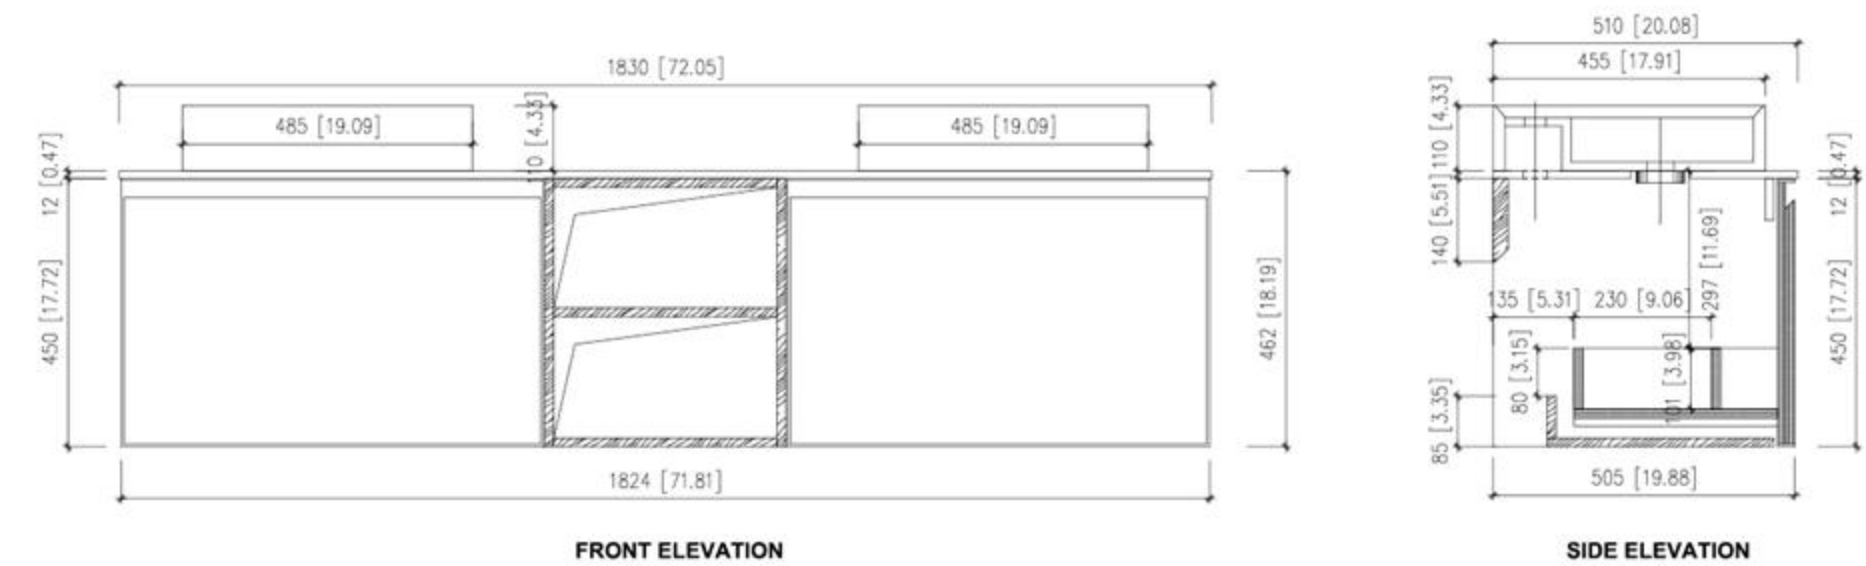

FRONT ELEVATION

SIDE ELEVATION

DRAWER PLAN DETAIL

Winchester-72"

Manarola 72-inch

(Double-Sink; Wall Mount)

Manarola 72-inch:

- **Color Options:** Black of Night / Light Gray
- **Countertop:** 2-Single faucet hole Premium Quartz
- **Vanity Base:** Multi-layer Engineering Wood
- **Sink:** Ceramic
- **Overall:** 2 Drawers
- **Dimensions:**
 - Cabinet: 72" W x 19 1/2" D x 17 3/4" H
 - Countertop: 72 1/2" W x 19 5/8" D x 3 7/8" H
 - Overall Dimensions: 72 1/2" W x 19 5/8" D x 21 5/8" H

Cabinet: 70.63" W x 20.28" D x 20.47" H

Top: 70.87" W x 20.47" D x 0.79" H

Sink (each): 19.29" W x 15.55" D x 5.91" H

Overall Dimensions: 70.87" W x 20.47" D x 27.17" H

SINTRA-72"

Manarola 72-inch

(Double-Sink; Wall Mount; Open Shelves)

Manarola 72-inch(Open Shelves):

- **Color Options:** Light Gray
- **Countertop:** 2-Single faucet hole Premium Grade ATH Solid Surface (Matte Finish)
- **Vanity Base:** Multi-layer Engineering Wood
- **Sink:** Premium Grade ATH Solid Surface (Matte Finish)
- **Overall:** 2 Drawers with Open Shelves
- **Dimensions:**
 Cabinet: 71.81" W x 19.88" D x 17.72" H
 Top: 72.05" W x 20.08" D x 0.47" H
 Sink (each): 19.09" W x 17.91" D x 4.33" H
 Overall Dimensions: 72.05" W x 20.08" D x 22.52" H