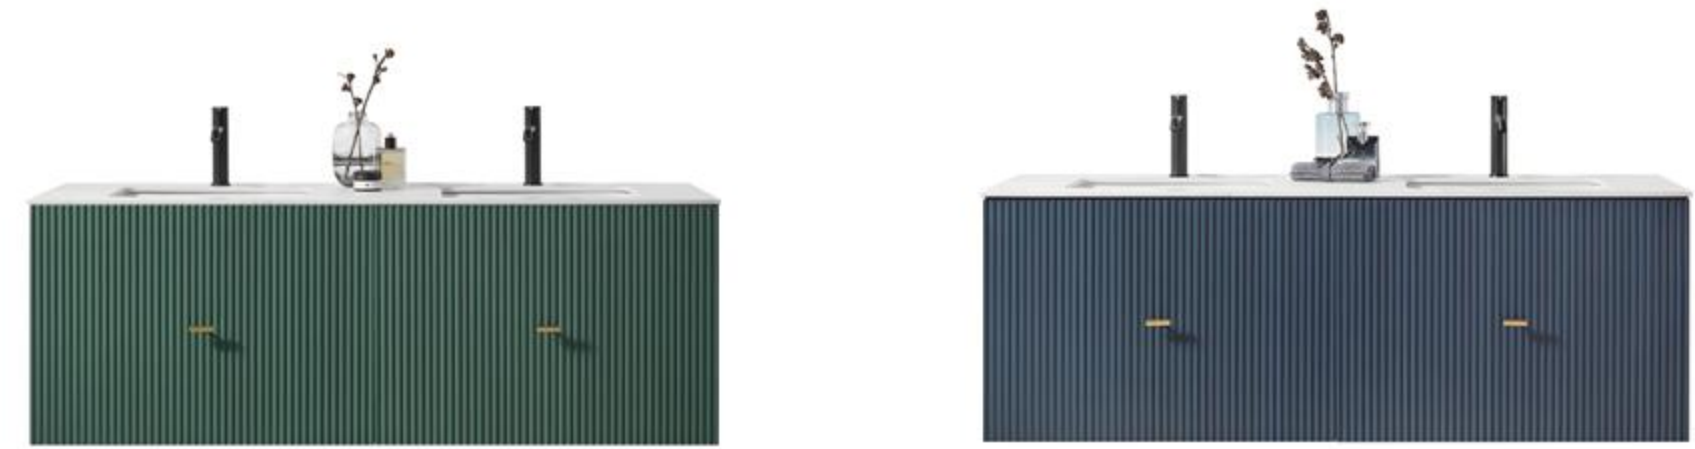

Barcelona 60-inch

(Double-Sink; Wall Mount)