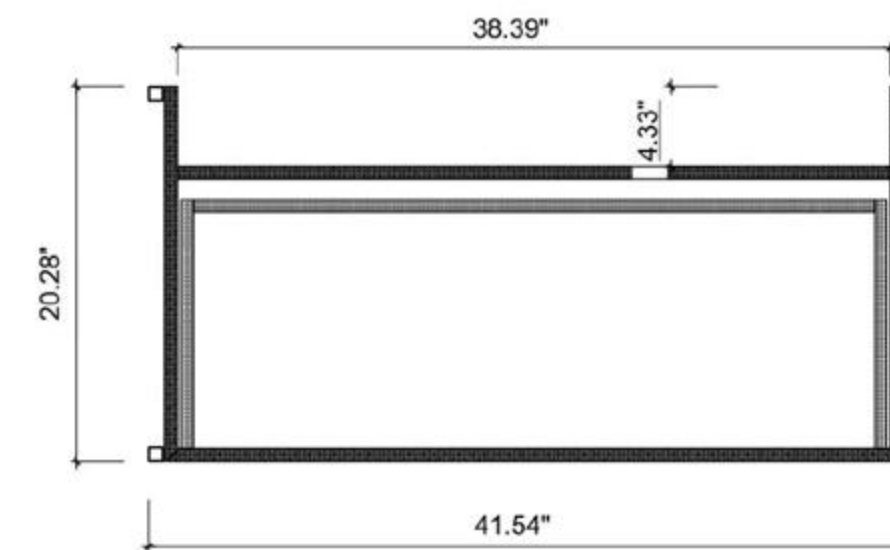

DRAWER PLAN DETAIL

TEXEL-42"