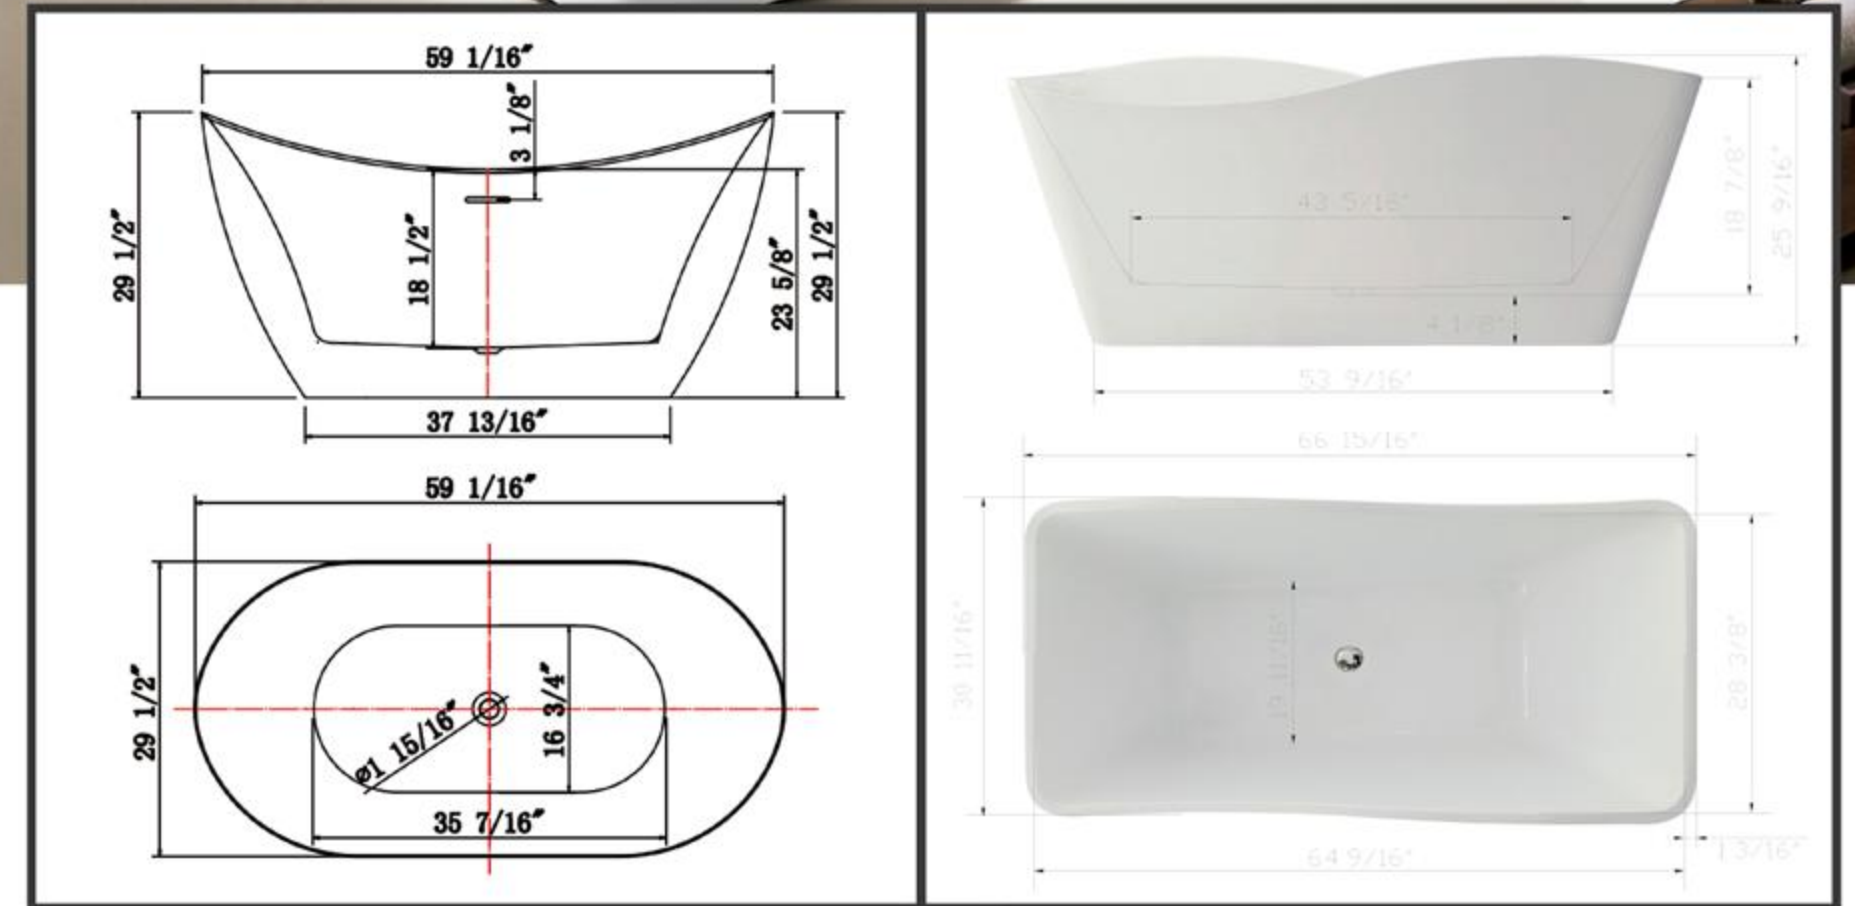

FREESTANDING TUB

WHAT'S INSIDE

SURFACE IS POLISHED AND PAINTED IN WHITE