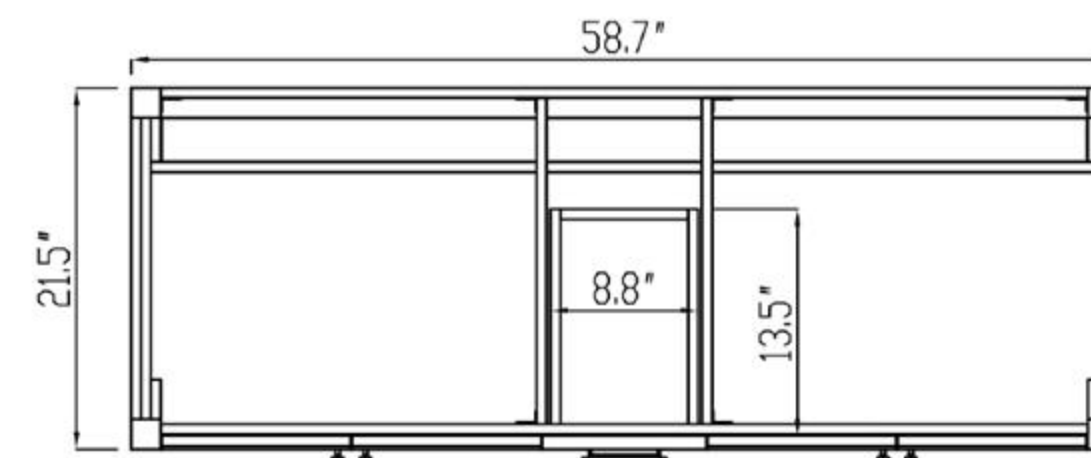

Cabinet: 70.63" W x 20.28" D x 20.47" H

Top: 70.87" W x 20.47" D x 0.79" H

Sink (each): 19.29" W x 15.55" D x 5.91" H

Overall Dimensions: 70.87" W x 20.47" D x 27.17" H

SINTRA-72"

Manarola 72-inch

(Double-Sink; Wall Mount; Open Shelves)

Cabinet: 58.7"W x 21.5"D x 33.1"H

Top: 59.1"W x 21.7"D x 2.4"H

Overall Dimensions: 59.1"W x 21.7"D x 35.4"H

FRONT ELEVATION

SIDE ELEVATION

DRAWER PLAN DETAIL

Winchester 60"

Ocala 60-inch