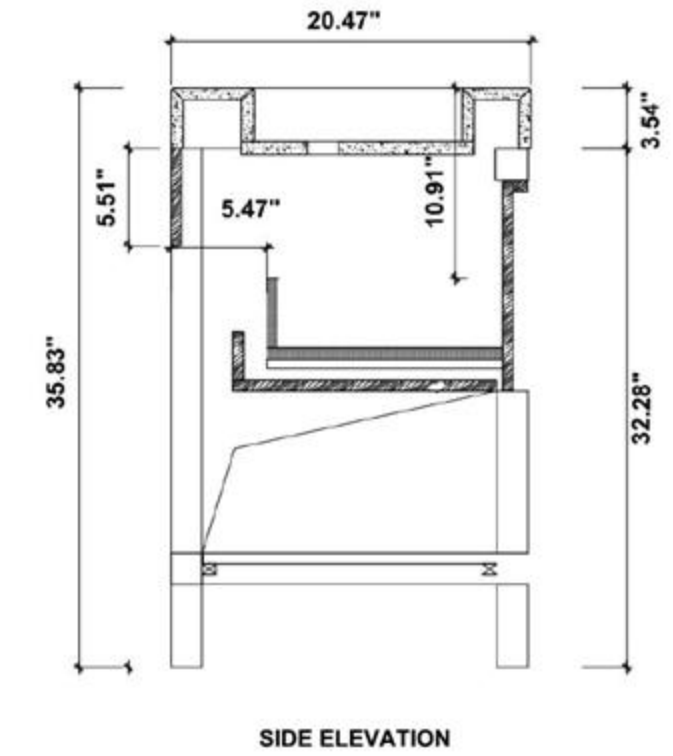

Cabinet: 58.7"W x 21.5"D x 33.1"H

Top: 59.1"W x 21.7"D x 2.4"H

Overall Dimensions: 59.1"W x 21.7"D x 35.4"H

FRONT ELEVATION

SIDE ELEVATION

DRAWER PLAN DETAIL

Winchester 60"

Ocala 60-inch

VEEMON-48"

Portree 48-inch (Single-Sink; Freestanding)

Portree 48-inch:

- **Color Options:** Matte White / Walnut
- **Countertop:** 1-Single faucet hole Premium Pure White Quartz
- **Vanity Base:** Multi-layer Engineering Wood
- **Sink:** Ceramic
- **Overall:** 1 Door and 2 Drawers
- **Dimensions:**
 - Cabinet: 47.01"W x 20.28"D x 29.72"H
 - Countertop: 47.24"W x 20.47"D x 0.79"H
 - Sink: 23.62"W x 14.57"D x 5.12"H
 - Overall Dimensions: 47.24"W x 20.47"D x 35.63"H

PORTREE-48"

Bibury 48-inch

(Double-Sink; Freestanding)

Bibury 48-inch:

- **Colors Options:** Chestnut Oak / Whitewash Oak
- **Countertop:** 2-Single faucet hole premium Black Marquina Quartz
- **Vanity Base:** Multi-layer Engineering Wood
- **Sink:** Premium Black Marquina Quartz
- **Overall:** 2 Drawers with Open Shelves
- **Dimensions:**
 - Cabinet: 47.01"W x 20.28"D x 32.28"H
 - Top: 47.24"W x 20.47"D x 3.54"H
 - Overall Dimensions: 47.24"W x 20.47"D x 35.82"H

➤ Dimensions:

Cabinet: 47.01"W x 18.31"D x 35.04"H

Top: 47.24"W x 18.50"D x 0.98"H

Overall Dimensions: 47.24"W x 18.50"D x 36.02"H

FRONT ELEVATION

SIDE ELEVATION

DRAWER PLAN DETAIL

ANNECY-48"