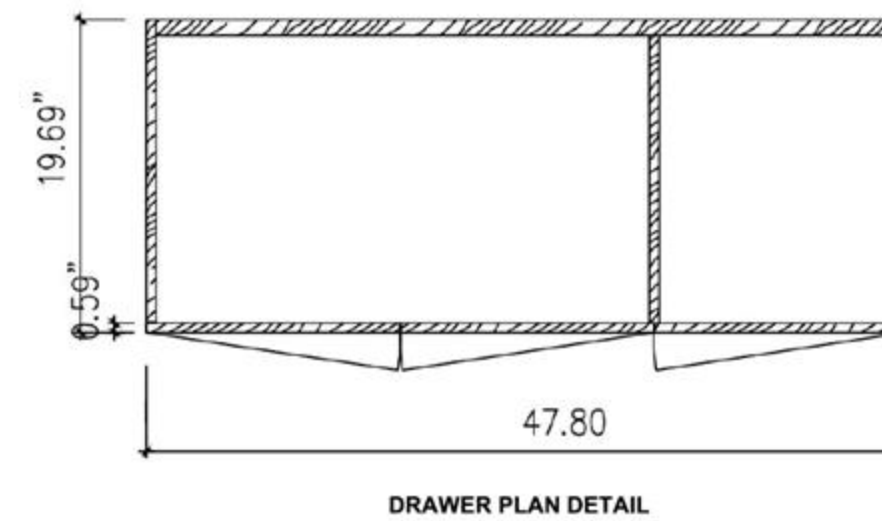

Dimensions:

Cabinet: 46.9"W x 21.5"D x 33.1"H

Top: 47.24"W x 21.7"D x 2.4"H

Overall Dimensions: 47.27"W x 21.7"D x 35.4"H

FRONT ELEVATION

SIDE ELEVATION

DRAWER PLAN DETAIL

Winchester-48"

Manarola 48-inch

(Double-Sink; Wall Mount)

Manarola 48-inch:

- **Color Options:** Black of Night / Light Gray
- **Countertop:** 2-Single faucet hole Premium Quartz
- **Vanity Base:** Multi-layer Engineering Wood
- **Sink:** Ceramic
- **Overall:** 2 Drawers
- **Dimensions:**
 - Cabinet: 46 7/8" W x 19 1/2" D x 17 3/4" H
 - Countertop: 47 1/4" W x 19 5/8" D x 3 7/8" H
 - Overall Dimensions: 47 1/4" W x 19 5/8" D x 21 5/8" H

FRONT ELEVATION

MANAROLA-48"

Veemon 48-inch

(Single-Sink; Freestanding/Wall Mount)

Veemon 48-inch:

- **Color Options:** Pine Mist + Gold Metal / Walnut + Black Metal
- **Countertop:** 1-Single faucet hole Premium Pure White Quartz
- **Vanity Base:** Multi-layer Engineering Wood
- **Sink:** Ceramic
- **Overall:** 3 Doors
- **Dimensions:**
 - Cabinet: 47.78"W x 19.69"D x 31.69"H
 - Top: 47.78"W x 19.69"D x 3.94"H
 - Overall Dimensions: 47.78"W x 19.69"D x 35.63"H

VEEMON-48"

Portree 48-inch (Single-Sink; Freestanding)

Portree 48-inch:

- **Color Options:** Matte White / Walnut
- **Countertop:** 1-Single faucet hole Premium Pure White Quartz
- **Vanity Base:** Multi-layer Engineering Wood
- **Sink:** Ceramic
- **Overall:** 1 Door and 2 Drawers
- **Dimensions:**
 - Cabinet: 47.01"W x 20.28"D x 29.72"H
 - Countertop: 47.24"W x 20.47"D x 0.79"H
 - Sink: 23.62"W x 14.57"D x 5.12"H
 - Overall Dimensions: 47.24"W x 20.47"D x 35.63"H