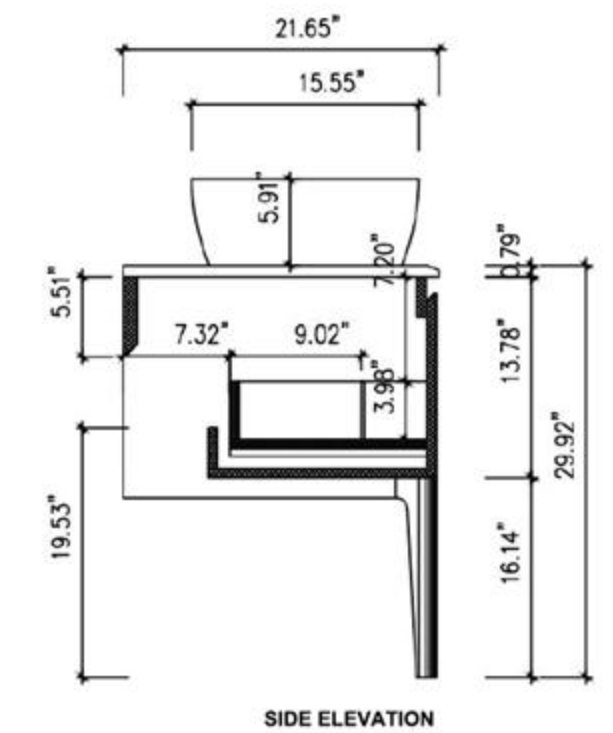

Cabinet: 70.63" W x 20.28" D x 20.47" H

Top: 70.87" W x 20.47" D x 0.79" H

Sink (each): 19.29" W x 15.55" D x 5.91" H

Overall Dimensions: 70.87" W x 20.47" D x 27.17" H

SINTRA-72"

Manarola 72-inch

(Double-Sink; Wall Mount; Open Shelves)

Cabinet: 58.83" W x 19.49" D x 17.32" H
 Countertop: 59.06" W x 19.69" D x 0.71" H
 Sink: 17.91" W x 12.80" D x 5.31" H
 Overall Dimensions: 59.06" W x 19.69" D x 23.34" H

OCALA 60"

Barcelona 60-inch

(Double-Sink; Wall Mount)

Barcelona 60-inch:

- **Color Options:** Forest Green / Dark Blue
- **Countertop Options:** 2-Single faucet hole Premium White Sintered Stone
- **Vanity Base:** Multi-layer Engineering Wood
- **Sink:** Ceramic
- **Overall:** 2 Drawers with 2 Inner Drawers
- **Dimensions:**
 - Cabinet: 58.66"W x 20.47"D x 20.47"H
 - Top: 59.06"W x 20.87"D x 0.47"H
 - Overall Dimensions: 59.06"W x 20.87"D x 20.94"H

Cabinet: 58.82"W x 21.46"D x 29.92"H

Top: 59.06"W x 21.65"D x 0.79"H

Sink: 19.29"W x 15.55"D x 5.91"H

Overall Dimensions: 59.06"W x 21.65"D x 36.62"H

SEBASTIAN 60"

Marfa 60-inch

(Double-Sink; Wall Mount)

Marfa 60-inch: