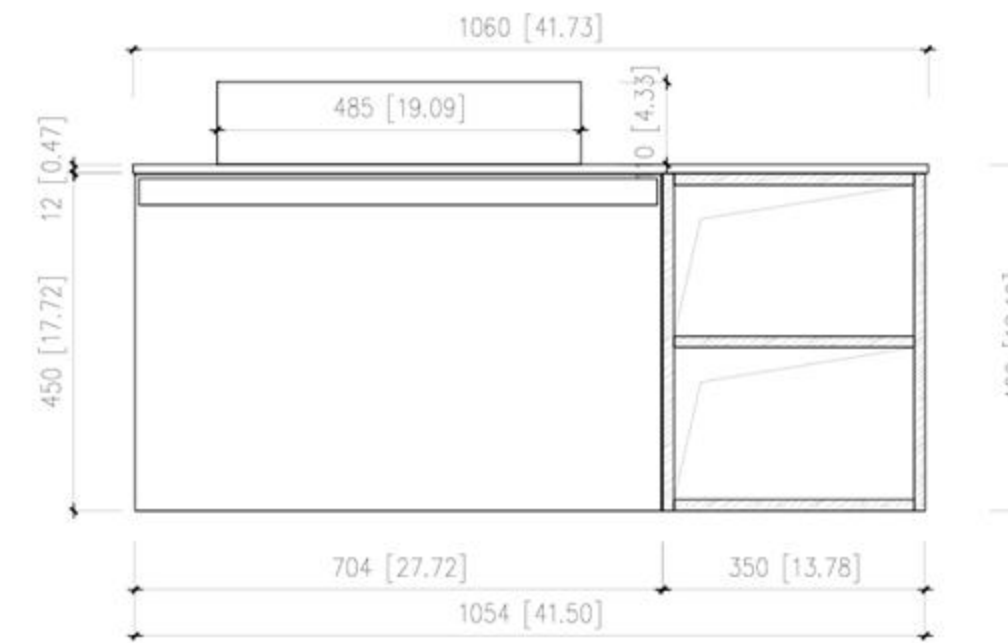

Dimensions:

Cabinet: 46.9"W x 21.5"D x 33.1"H

Top: 47.24"W x 21.7"D x 2.4"H

Overall Dimensions: 47.27"W x 21.7"D x 35.4"H

FRONT ELEVATION

SIDE ELEVATION

DRAWER PLAN DETAIL

Winchester-48"

Cabinet: 41.5" W x 19.49" D x 23.62" H

Top: 41.73" W x 19.69" D x 0.59" H

Sink: 23.63" W x 15.76" D x 3.94" H

Overall Dimensions: 41.73" W x 19.69" D x 28.15" H

FRONT ELEVATION

SIDE ELEVATION

DRAWER PLAN DETAIL

GOREME-42"

Manarola 42-inch

(Single-Sink; Wall Mount; Open Shelves)

Manarola 42-inch (Open Shelves):

- **Color Option:** Light Gray
- **Countertop:** 1-Single faucet hole Premium Grade ATH Solid Surface (Matte Finish)
- **Vanity Base:** Multi-layer Engineering Wood
- **Sink:** Premium Grade ATH Solid Surface (Matte Finish)
- **Overall:** 1 Drawer and Open Shelves
- **Dimensions:**

Cabinet: 41.5" W x 19.88" D x 17.72" H
 Top: 41.73" W x 20.08" D x 0.47" H
 Sink: 19.09" W x 17.91" D x 4.33" H
 Overall Dimensions: 41.73" W x 20.08" D x 22.52" H

FRONT ELEVATION

SIDE ELEVATION

DRAWER PLAN DETAIL