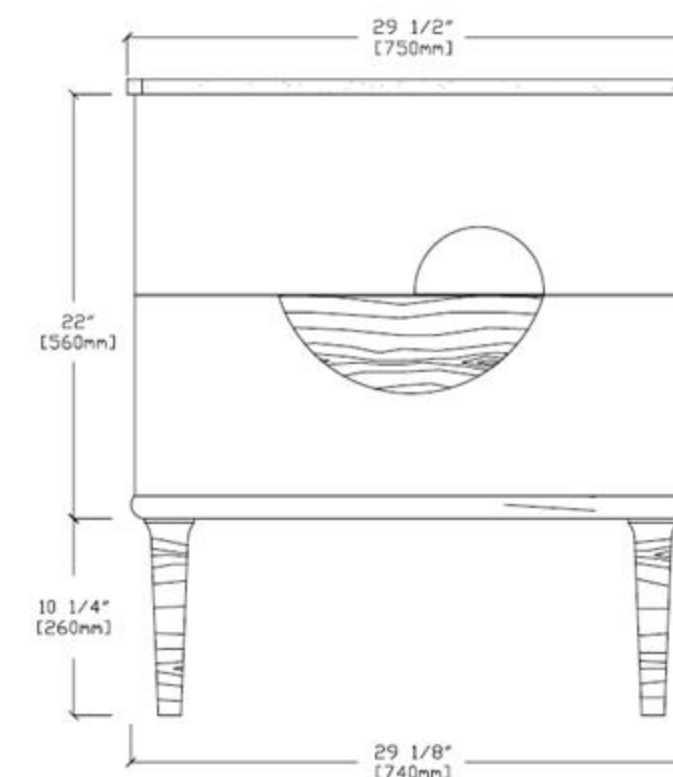

PORTREE-30"

Texel 30-inch (Single-Sink; Freestanding)

Texel 30-inch:

- **Color Options:** Red Amber + Black / Navy Blue + Gold
- **Countertop:** 1-Single faucet hole Premium Black Marquina Quartz or Pure White Quartz
- **Vanity Base:** Multi-layer Engineering Wood
- **Sink:** Premium Black Marquina Quartz or Pure White Quartz
- **Overall:** 1 Drawer
- **Dimensions:**
 - Cabinet: 29.33"W x 20.28"D x 31.89"H
 - Top: 29.53"W x 20.47"D x 3.94"H
 - Overall Dimensions: 29.53"W x 20.47"D x 35.83"H

FRONT ELEVATION

SIDE ELEVATION

DRAWER PLAN DETAIL

TEXEL-30"

Burano 30-inch (Single-Sink; Freestanding)

Burano 30-inch:

- **Colors Options:** Beige / Aloe Green
- **Countertop:** 1-Single faucet hole Dark Gray Quartz
- **Vanity Base:** Multi-layer Engineering Wood
- **Sink:** Ceramic
- **Overall:** 2 Drawers
- **Dimensions:**
 - Cabinet: 28 3/4" W x 21 1/2" D x 32 1/4" H
 - Top: 29 1/2" W x 21 5/8" D x 3/4" H
 - Overall Dimensions: 29 1/2" W x 21 5/8" D x 33 1/8" H