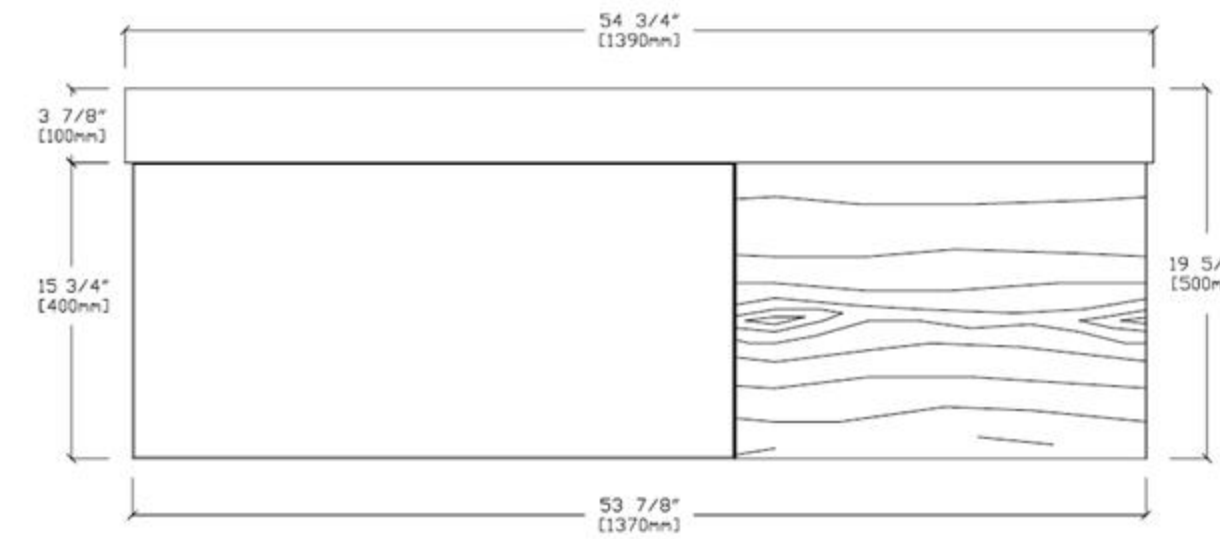

Lugano 55-inch:

- **Color Option:** Matte Black Glass + Maple
- **Countertop:** 2-Single faucet hole Premium Grade Acrylic Solid Surface (Gloss Finish)
- **Vanity Base:** Multi-layer Engineering Wood
- **Sink:** Premium Grade Acrylic Solid Surface (Gloss Finish)
- **Overall:** 2 Drawers
- **Dimensions:**
  - Cabinet: 53 7/8" W x 18 3/4" D x 15 3/4" H
  - Countertop: 54 3/4" W x 18 7/8" D x 3 7/8" H
  - Overall Dimensions: 54 3/4" W x 18 7/8" D x 19 5/8" H