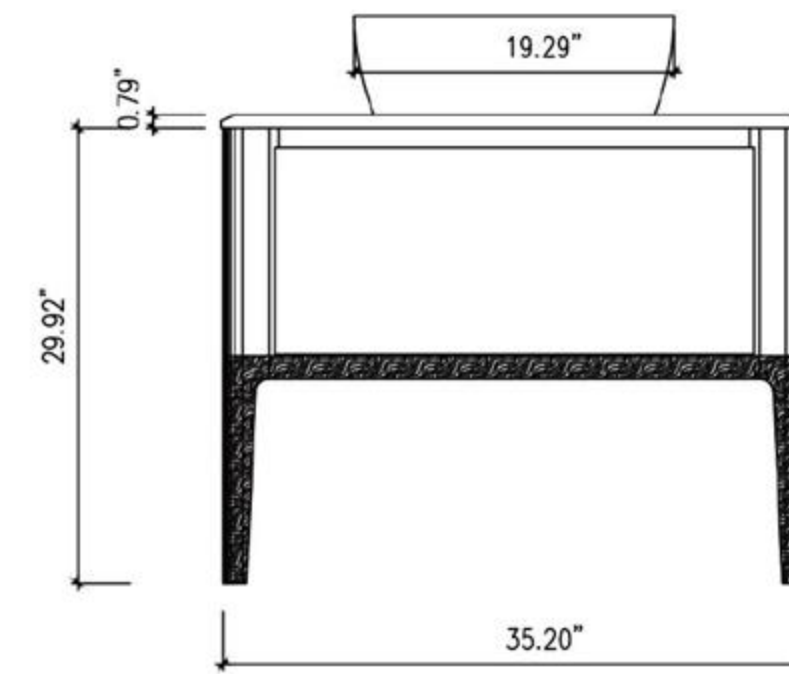

Sebastian 36-inch:

- **Color Options:** Red Amber + Dark Walnut (Leg) / Gloss White + Dark Walnut (Leg)
- **Countertop:** 1-Single faucet hole Pure White Quartz
- **Vanity Base:** Multi-layer Engineering Wood
- **Sink:** Ceramic
- **Overall:** 1 Drawers
- **Dimensions:**
  - Cabinet: 35.20"W x 21.46"D x 29.92"H
  - Top: 35.50"W x 21.65"D x 0.79"H
  - Sink: 19.29"W x 15.55"D x 5.91"H
  - Overall Dimensions: 35.50"W x 21.46"D x 36.62"H

FRONT ELEVATION