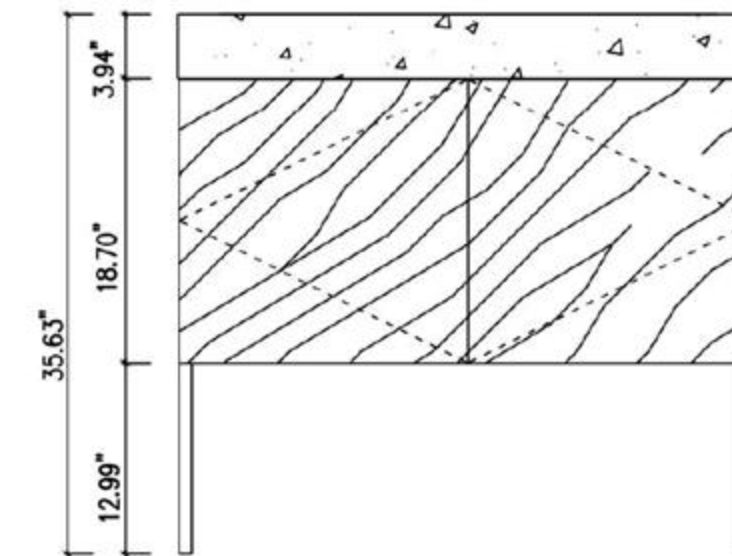

FRONT ELEVATION

SIDE ELEVATION

DRAWER PLAN DETAIL

Sebastian-36"

Veemon 36-inch

(Single-Sink; Freestanding/Wall Mount)

Veemon 36-inch:

- **Color Options:** Pine Mist + Gold Metal / Walnut + Black Metal
- **Countertop:** 1-Single faucet hole Premium Pure White Quartz
- **Vanity Base:** Multi-layer Engineering Wood
- **Sink:** Ceramic
- **Overall:** 2 Doors
- **Dimensions:**
 - Cabinet: 36"W x 19.69"D x 31.69"H
 - Top: 36"W x 19.69"D x 3.94"H
 - Overall Dimensions: 36"W x 19.69"D x 35.63"H