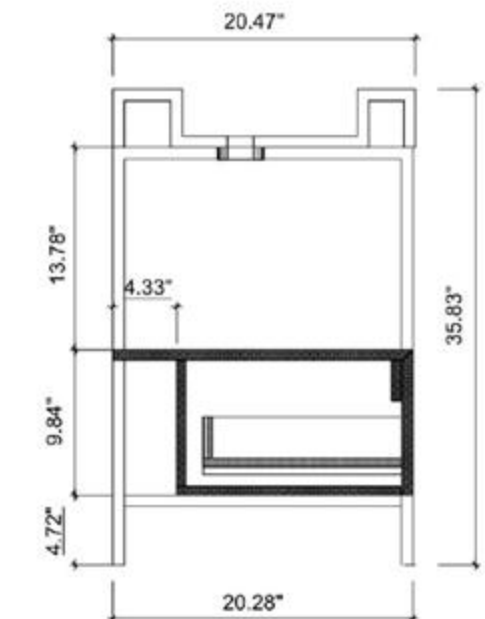

SIDE ELEVATION