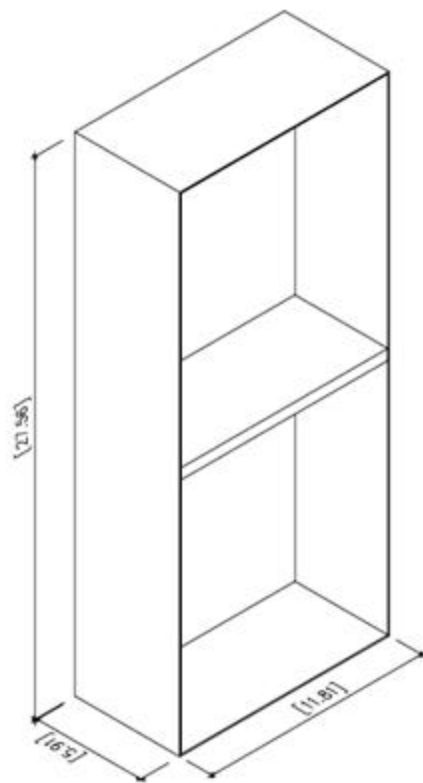

Vela 36" x 30" Whitewash*

Vela 55" x 30" Chestnut

Vela 55" x 30" Dark Walnut

Vela 55" x 30" Walnut

Vela 55" x 30" Whitewash

Remark: * Can be mounted both ways (horizontal and vertical).

SIDE CABINET

SHADOW