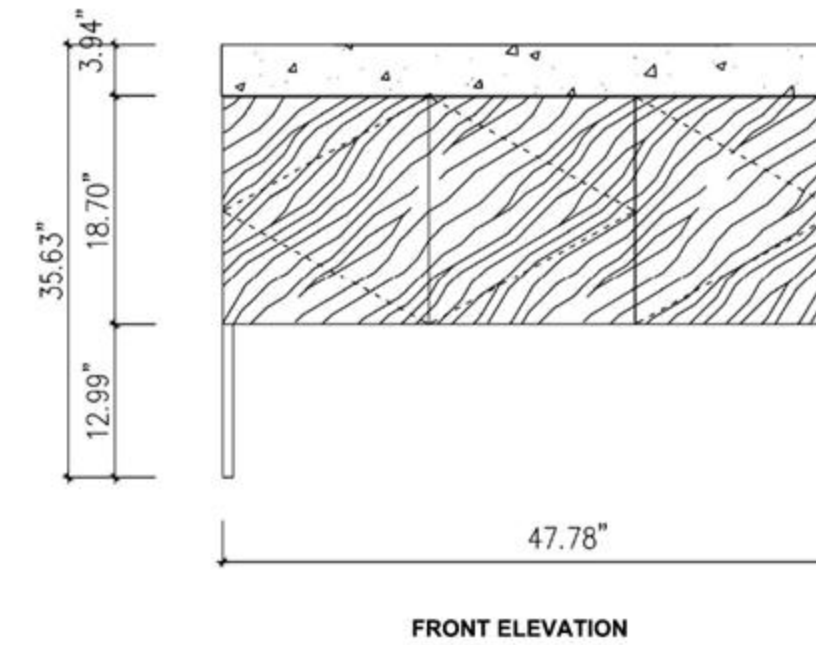

FRONT ELEVATION

MANAROLA-48"

Veemon 48-inch

(Single-Sink; Freestanding/Wall Mount)

Veemon 48-inch:

- **Color Options:** Pine Mist + Gold Metal / Walnut + Black Metal
- **Countertop:** 1-Single faucet hole Premium Pure White Quartz
- **Vanity Base:** Multi-layer Engineering Wood
- **Sink:** Ceramic
- **Overall:** 3 Doors
- **Dimensions:**
 - Cabinet: 47.78"W x 19.69"D x 31.69"H
 - Top: 47.78"W x 19.69"D x 3.94"H
 - Overall Dimensions: 47.78"W x 19.69"D x 35.63"H