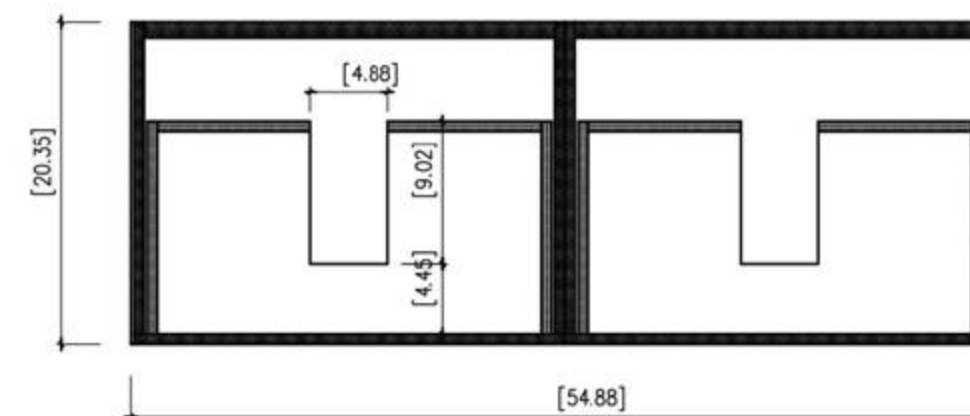

FRONT ELEVATION

SIDE ELEVATION

DRAWER PLAN DETAIL

Winchester-72"

Manarola 72-inch

(Double-Sink; Wall Mount)

Manarola 72-inch:

- **Color Options:** Black of Night / Light Gray
- **Countertop:** 2-Single faucet hole Premium Quartz
- **Vanity Base:** Multi-layer Engineering Wood
- **Sink:** Ceramic
- **Overall:** 2 Drawers
- **Dimensions:**
 - Cabinet: 72" W x 19 1/2" D x 17 3/4" H
 - Countertop: 72 1/2" W x 19 5/8" D x 3 7/8" H
 - Overall Dimensions: 72 1/2" W x 19 5/8" D x 21 5/8" H

Cabinet: 55 1/8" W x 20 4/9" D x 17 5/7" H

Countertop: 55 1/8" W x 20 4/9" D x 4/5" H

Sink: 19 2/3" W x 14 4/7" D x 4 5/7" H

Overall Dimensions: 55 1/8" W x 20 4/9" D x 23 2/9" H

FRONT ELEVATION

SIDE ELEVATION