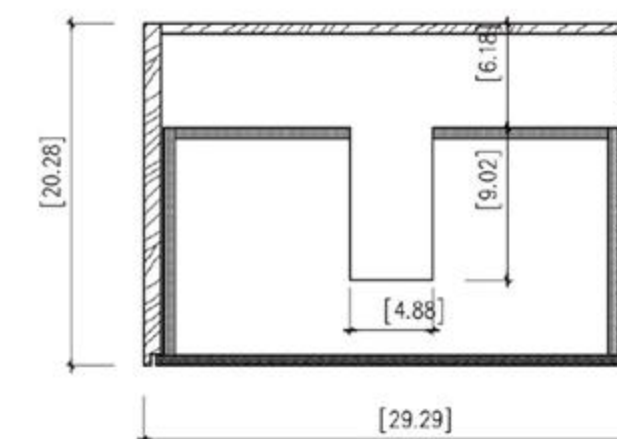

Cabinet: 29.29"W x 20.28"D x 29.72"H

Countertop: 29.53"W x 20.47"D x 0.79"H

Sink: 23.62"W x 14.57"D x 5.12"H

Overall Dimensions: 29.53"W x 20.47"D x 35.63"H

FRONT ELEVATION

SIDE ELEVATION

DRAWER PLAN DETAIL