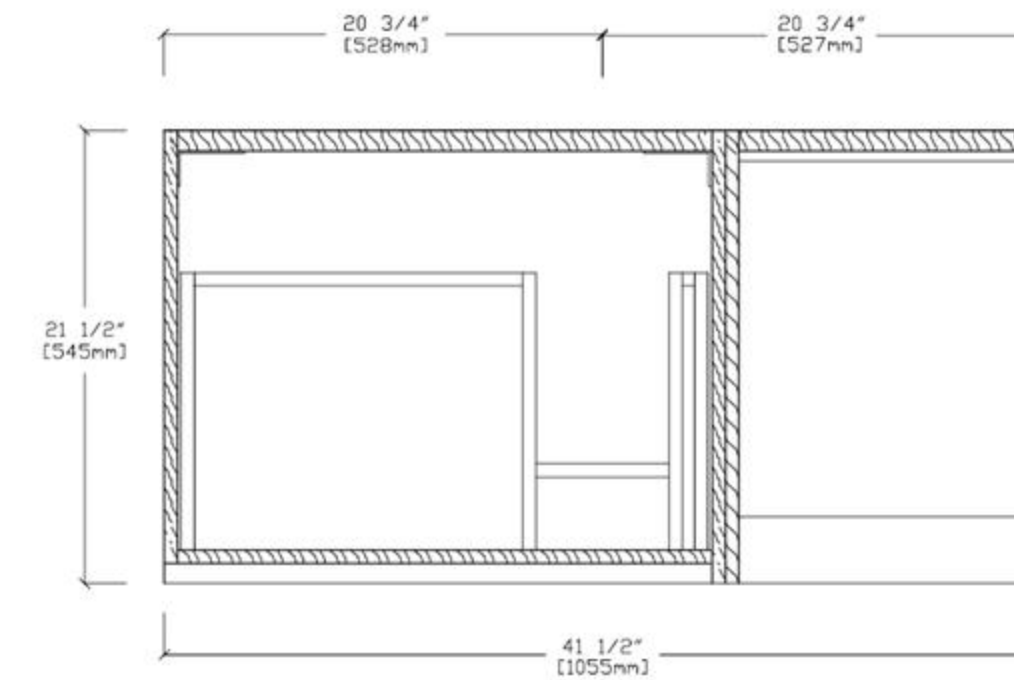

Lugano-42"

VANITY 42-INCH

Manarola 42-inch (Single-Sink; Wall Mount; Open Shelves)

Manarola 42-inch:

- **Color Options:** Red Amber + Walnut / Matte Black + Matte White
- **Countertop:** 1-Single faucet hole Premium Quartz
- **Vanity Base:** Multi-layer Engineering Wood
- **Sink:** Ceramic
- **Overall:** 1 Drawer with Open Shelves
- **Dimensions:**
 Cabinet: 41.5"W x 21.5"D x 17.75"H
 Top: 41.88"W x 21.63"D x 3.88"H
 Overall Dimensions: 41.88"W x 21.63"D x 21.63"H