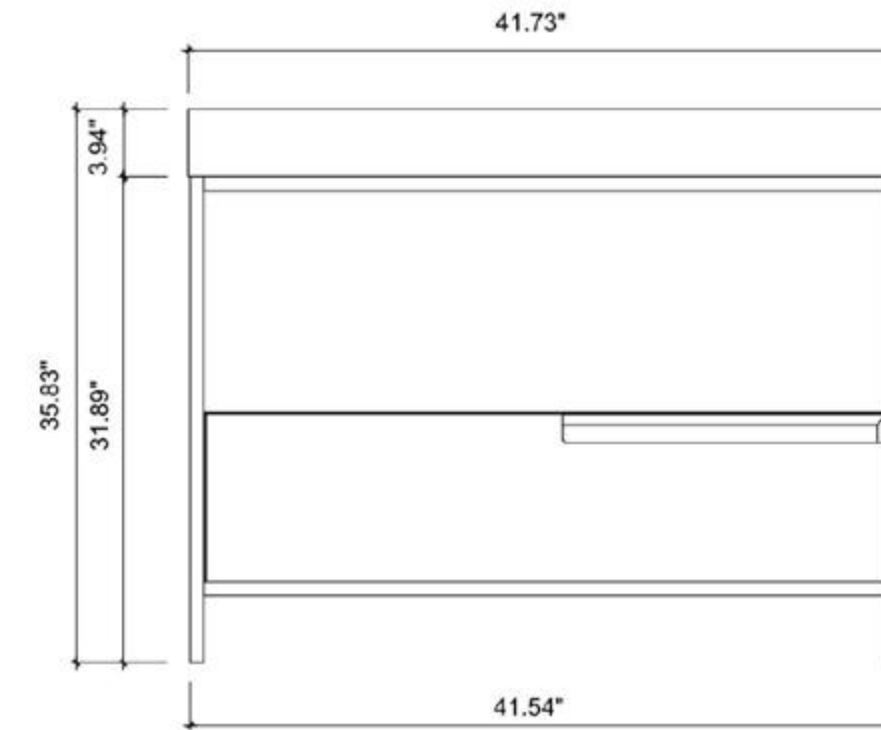

Cabinet: 58.82"W x 21.46"D x 29.92"H

Top: 59.06"W x 21.65"D x 0.79"H

Sink: 19.29"W x 15.55"D x 5.91"H

Overall Dimensions: 59.06"W x 21.65"D x 36.62"H

SEBASTIAN 60"

Marfa 60-inch

(Double-Sink; Wall Mount)

Marfa 60-inch:

➤ Dimensions:

Cabinet: 47.01"W x 18.31"D x 35.04"H

Top: 47.24"W x 18.50"D x 0.98"H

Overall Dimensions: 47.24"W x 18.50"D x 36.02"H

FRONT ELEVATION

SIDE ELEVATION

DRAWER PLAN DETAIL

ANNECY-48"

Lugano-42"

VANITY 42-INCH

Manarola 42-inch (Single-Sink; Wall Mount; Open Shelves)

Manarola 42-inch:

- **Color Options:** Red Amber + Walnut / Matte Black + Matte White
- **Countertop:** 1-Single faucet hole Premium Quartz
- **Vanity Base:** Multi-layer Engineering Wood
- **Sink:** Ceramic
- **Overall:** 1 Drawer with Open Shelves
- **Dimensions:**
 Cabinet: 41.5"W x 21.5"D x 17.75"H
 Top: 41.88"W x 21.63"D x 3.88"H
 Overall Dimensions: 41.88"W x 21.63"D x 21.63"H

MANAROLA-42"

VANITY 42-INCH

Texel 42-inch
(Single-Sink; Freestanding)

Texel 42-inch:

- **Color Options:** Red Amber + Black / Navy Blue + Gold
- **Countertop:** 1-Single faucet hole Premium Black Marquina Quartz or Pure White Quartz
- **Vanity Base:** Multi-layer Engineering Wood
- **Sink:** Premium Black Marquina Quartz or Pure White Quartz
- **Overall:** 1 Drawer
- **Dimensions:**
 - Cabinet: 41.54"W x 20.28"D x 31.89"H
 - Top: 41.73"W x 20.47"D x 3.94"H
 - Overall Dimensions: 41.73"W x 20.47"D x 35.83"H