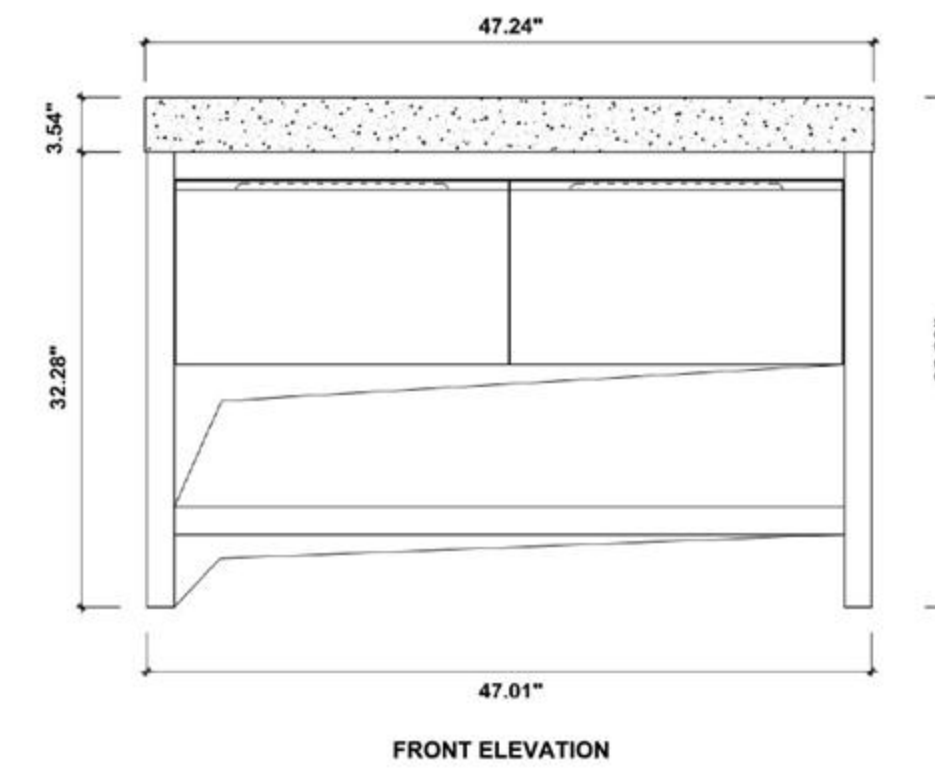

Cabinet: 58.7"W x 21.5"D x 33.1"H

Top: 59.1"W x 21.7"D x 2.4"H

Overall Dimensions: 59.1"W x 21.7"D x 35.4"H

FRONT ELEVATION

SIDE ELEVATION

DRAWER PLAN DETAIL

Winchester 60"

Ocala 60-inch

VEEMON-48"

Portree 48-inch (Single-Sink; Freestanding)

Portree 48-inch:

- **Color Options:** Matte White / Walnut
- **Countertop:** 1-Single faucet hole Premium Pure White Quartz
- **Vanity Base:** Multi-layer Engineering Wood
- **Sink:** Ceramic
- **Overall:** 1 Door and 2 Drawers
- **Dimensions:**
 - Cabinet: 47.01"W x 20.28"D x 29.72"H
 - Countertop: 47.24"W x 20.47"D x 0.79"H
 - Sink: 23.62"W x 14.57"D x 5.12"H
 - Overall Dimensions: 47.24"W x 20.47"D x 35.63"H

PORTREE-48"

Bibury 48-inch

(Double-Sink; Freestanding)

Bibury 48-inch:

- **Colors Options:** Chestnut Oak / Whitewash Oak
- **Countertop:** 2-Single faucet hole premium Black Marquina Quartz
- **Vanity Base:** Multi-layer Engineering Wood
- **Sink:** Premium Black Marquina Quartz
- **Overall:** 2 Drawers with Open Shelves
- **Dimensions:**
 - Cabinet: 47.01"W x 20.28"D x 32.28"H
 - Top: 47.24"W x 20.47"D x 3.54"H
 - Overall Dimensions: 47.24"W x 20.47"D x 35.82"H