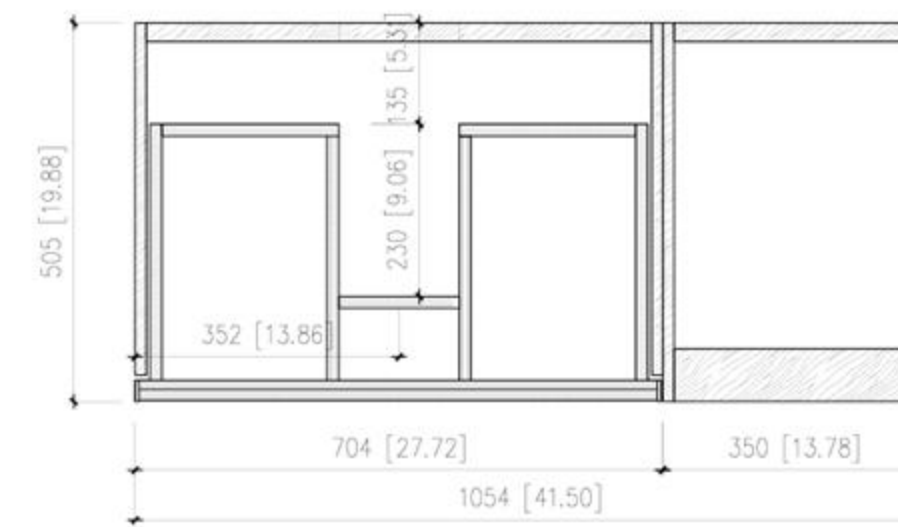

Dimensions:

Cabinet: 46.9"W x 21.5"D x 33.1"H

Top: 47.24"W x 21.7"D x 2.4"H

Overall Dimensions: 47.27"W x 21.7"D x 35.4"H

FRONT ELEVATION

SIDE ELEVATION

DRAWER PLAN DETAIL

Winchester-48"

Cabinet: 41.5" W x 19.49" D x 23.62" H

Top: 41.73" W x 19.69" D x 0.59" H

Sink: 23.63" W x 15.76" D x 3.94" H

Overall Dimensions: 41.73" W x 19.69" D x 28.15" H

FRONT ELEVATION

SIDE ELEVATION

DRAWER PLAN DETAIL

Cabinet: 41.5" W x 19.88" D x 17.72" H
 Top: 41.73" W x 20.08" D x 0.47" H
 Sink: 19.09" W x 17.91" D x 4.33" H
 Overall Dimensions: 41.73" W x 20.08" D x 22.52" H

FRONT ELEVATION

SIDE ELEVATION

DRAWER PLAN DETAIL