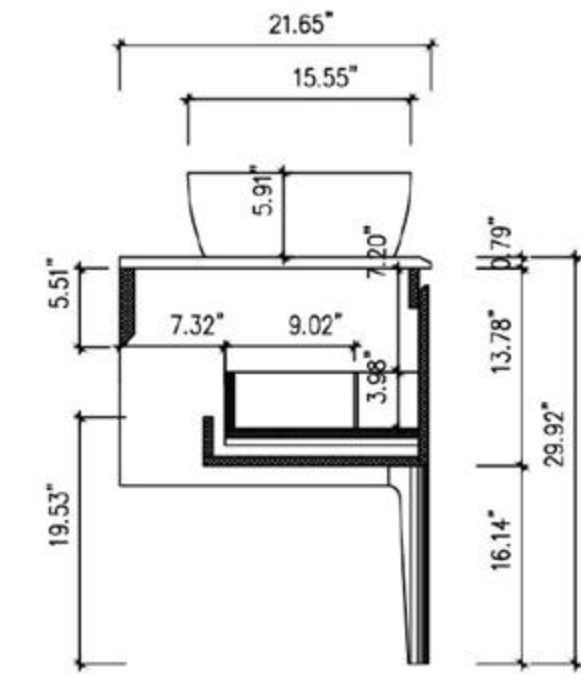

SIDE ELEVATION