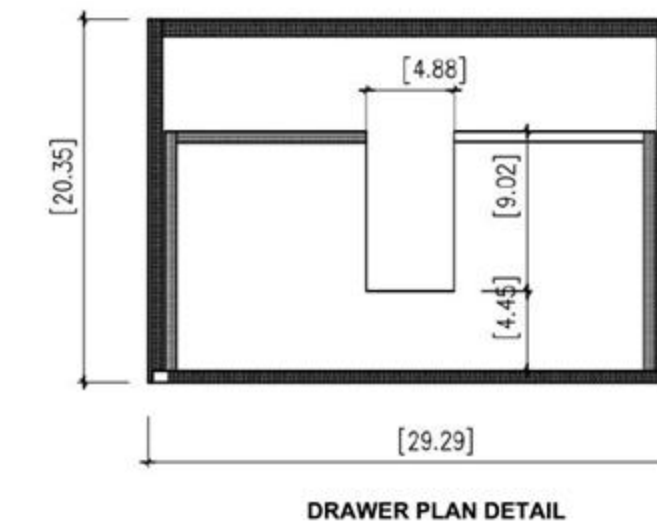

Ronda 30-inch:

- **Color Options:** Dark Blue + Walnut / Smoke Gray Oak + Light Gray
- **Countertop:** 1-Single faucet hole Premium Pure White Quartz
- **Vanity Base:** Multi-layer Engineering Wood
- **Sink:** Ceramic
- **Overall:** 1 Drawer
- **Dimensions:**
  - Cabinet: 29 5/9" W x 20 4/9" D x 17 5/7" H
  - Countertop: 29 5/9" W x 20 4/9" D x 4/5" H
  - Sink: 19 2/3" W x 14 4/7" D x 4 5/7" H
  - Overall Dimensions: 29 5/9" W x 20 4/9" D x 23 2/9" H