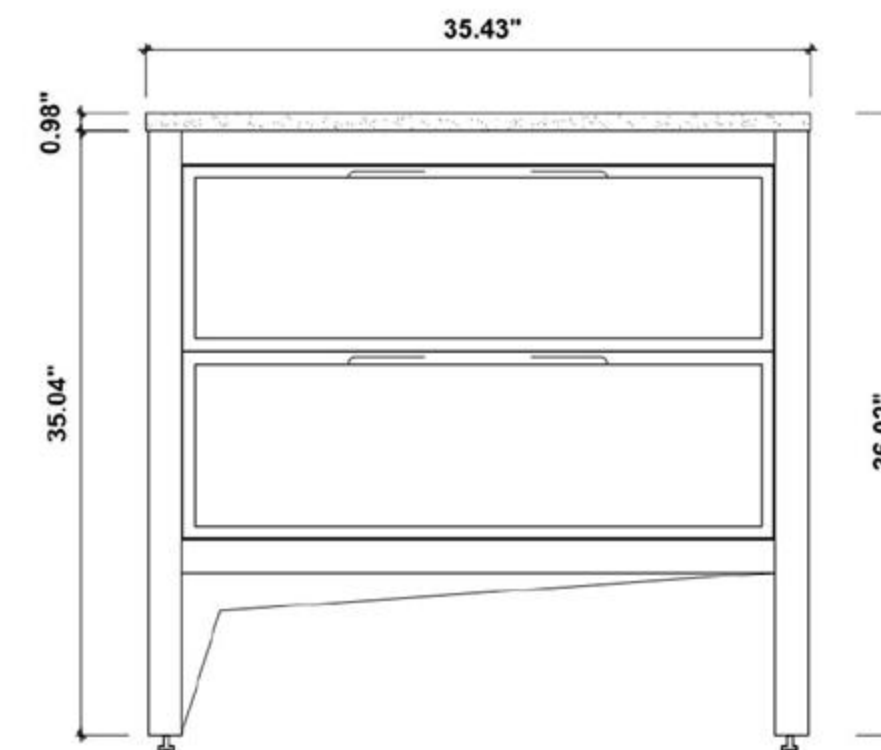

Cabinet: 35.83"W x 19.49"D x 17.32"H

Top: 36"W x 19.69"D x 0.71"H

Sink: 17.91"W x 12.80"D x 5.31"H

Overall Dimensions: 36"W x 19.69"D x 23.34"H

FRONT ELEVATION

SIDE ELEVATION

DRAWER PLAN DETAIL

Ocala-36"

Cabinet: 35.2"W x 20.28"D x 32.28"H

Top: 35.43"W x 20.47"D x 3.54"H

Overall Dimensions: 35.43"W x 20.47"D x 35.82"H

FRONT ELEVATION

SIDE ELEVATION

DRAWER PLAN DETAIL

Bibury 36"

Sebastian 36-inch (Single-Sink; Freestanding/Wall Mount)

FRONT ELEVATION

SIDE ELEVATION

DRAWER PLAN DETAIL

VEEMON-36"

Annecy 36-inch (Single-Sink; Freestanding)

Annecy 36-inch:

- **Color Options:** Dark Walnut / Charcoal
- **Countertop:** 1-Single faucet hole Premium Grade Acrylic Solid Surface (Gloss Finish)
- **Vanity Base:** Multi-layer Engineering Wood
- **Sink:** Premium Grade Acrylic Solid Surface (Gloss Finish)
- **Overall:** 2 Drawers (Upper Drawer: Glass side panels with LED Lighting)
- **Dimensions:**

Cabinet: 35.2"W x 18.31"D x 35.04"H

Top: 35.43"W x 18.50"D x 0.98"H

Overall Dimensions: 35.43"W x 18.50"D x 36.02"H

FRONT ELEVATION

SIDE ELEVATION

DRAWER PLAN DETAIL

ANNECY-36"

Colmar 36-inch (Single-Sink; Freestanding)