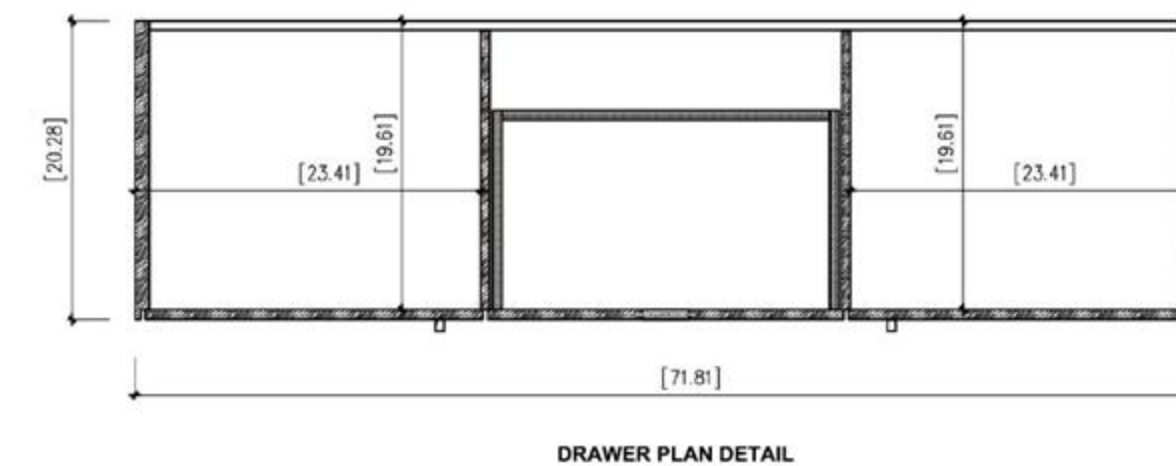

FRONT ELEVATION

SIDE ELEVATION

DRAWER PLAN DETAIL

Winchester-72"

Manarola 72-inch

(Double-Sink; Wall Mount)

Manarola 72-inch:

- **Color Options:** Black of Night / Light Gray
- **Countertop:** 2-Single faucet hole Premium Quartz
- **Vanity Base:** Multi-layer Engineering Wood
- **Sink:** Ceramic
- **Overall:** 2 Drawers
- **Dimensions:**
 - Cabinet: 72" W x 19 1/2" D x 17 3/4" H
 - Countertop: 72 1/2" W x 19 5/8" D x 3 7/8" H
 - Overall Dimensions: 72 1/2" W x 19 5/8" D x 21 5/8" H

FRONT ELEVATION

MANAROLA-72"

Bibury 72-inch

(Double-Sink; Freestanding)

Bibury 72-inch:

- **Colors Options:** Chestnut Oak / Whitewash Oak
- **Countertop:** 2-Single faucet hole premium Black Marquina Quartz
- **Vanity Base:** Multi-layer Engineering Wood
- **Sink:** Premium Black Marquina Quartz
- **Overall:** 2 Drawers with Open Shelves
- **Dimensions:**
 - Cabinet: 71.81"W x 20.28"D x 32.28"H
 - Top: 72.05"W x 20.47"D x 3.54"H
 - Overall Dimensions: 72.05"W x 20.47"D x 35.82"H

MARFA-72"

Portree 72-inch

(Double-Sink; Freestanding)

Portree 72-inch:

- **Color Options:** Matte White / Walnut
- **Countertop:** 2-Single faucet hole Premium Pure White Quartz
- **Vanity Base:** Multi-layer Engineering Wood
- **Sink:** Ceramic
- **Overall:** 2 Door and 2 Drawers
- **Dimensions:**
 - Cabinet: 71.81"W x 20.28"D x 29.72"H
 - Countertop: 72.05"W x 20.47"D x 0.79"H
 - Sink (each): 16.14"W x 16.14"D x 5.91"H
 - Overall Dimensions: 72.05"W x 20.47"D x 36.42"H

Cabinet: 70.63" W x 20.28" D x 20.47" H

Top: 70.87" W x 20.47" D x 0.79" H

Sink (each): 19.29" W x 15.55" D x 5.91" H

Overall Dimensions: 70.87" W x 20.47" D x 27.17" H

SINTRA-72"

Manarola 72-inch

(Double-Sink; Wall Mount; Open Shelves)