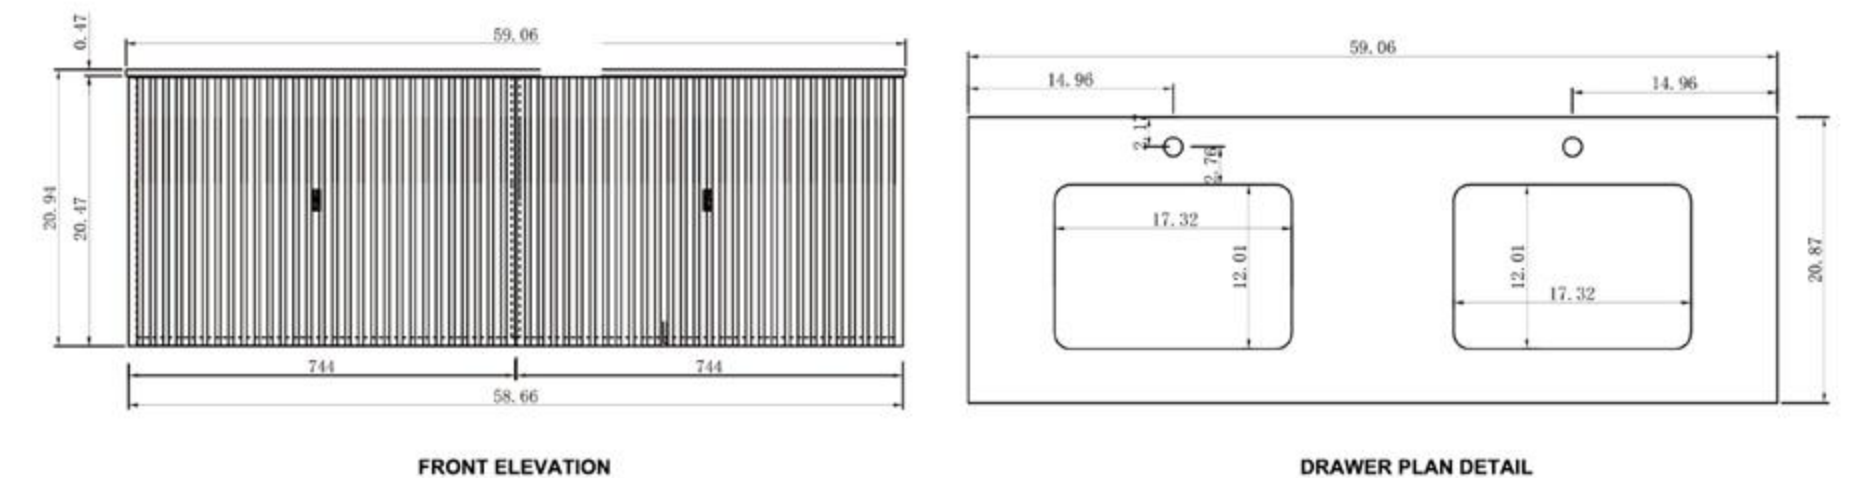

Barcelona 60-inch:

- **Color Options:** Forest Green / Dark Blue
- **Countertop Options:** 2-Single faucet hole Premium White Sintered Stone
- **Vanity Base:** Multi-layer Engineering Wood
- **Sink:** Ceramic
- **Overall:** 2 Drawers with 2 Inner Drawers
- **Dimensions:**
  - Cabinet: 58.66"W x 20.47"D x 20.47"H
  - Top: 59.06"W x 20.87"D x 0.47"H
  - Overall Dimensions: 59.06"W x 20.87"D x 20.94"H