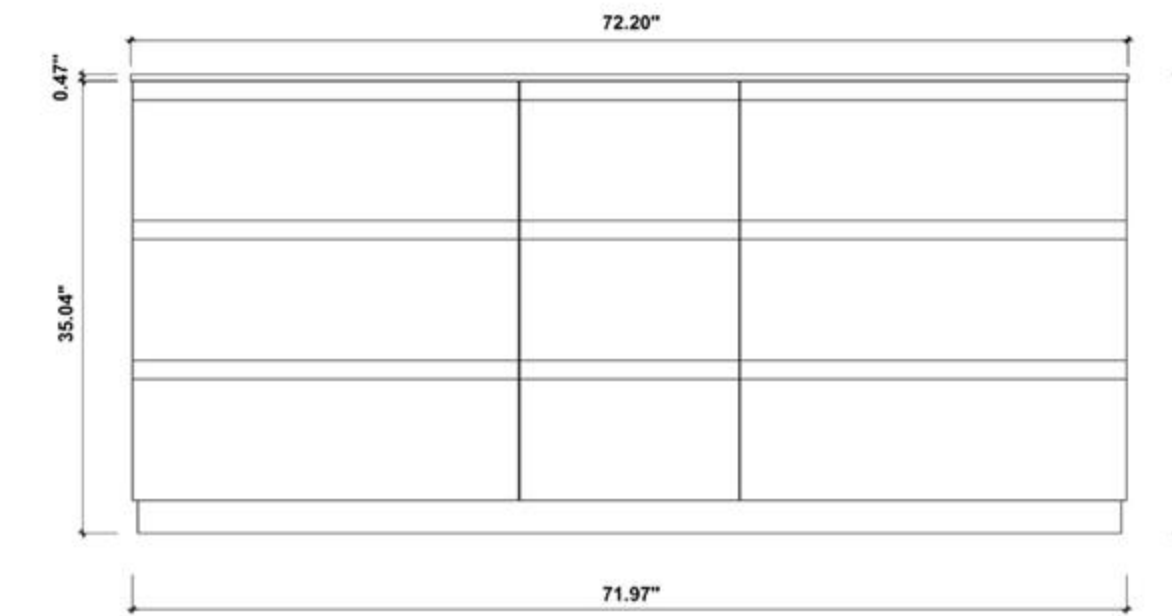

MARFA-72"

Portree 72-inch

(Double-Sink; Freestanding)

Portree 72-inch:

- **Color Options:** Matte White / Walnut
- **Countertop:** 2-Single faucet hole Premium Pure White Quartz
- **Vanity Base:** Multi-layer Engineering Wood
- **Sink:** Ceramic
- **Overall:** 2 Door and 2 Drawers
- **Dimensions:**
 - Cabinet: 71.81"W x 20.28"D x 29.72"H
 - Countertop: 72.05"W x 20.47"D x 0.79"H
 - Sink (each): 16.14"W x 16.14"D x 5.91"H
 - Overall Dimensions: 72.05"W x 20.47"D x 36.42"H

PORTREE-72"

Rothenburg 72-inch

(Double-Sink; Freestanding)

Rothenburg 72-inch:

- **Color Options:** Golden Oak / Charcoal
- **Countertop:** 2-Single faucet hole Premium Grade Acrylic Solid Surface (Gloss Finish)
- **Vanity Base:** Multi-layer Engineering Wood
- **Sink:** Premium Grade Acrylic Solid Surface (Gloss Finish)
- **Overall:** 9 Drawers
- **Dimensions:**
 - Cabinet: 71.97"W x 19.88"D x 35.04"H
 - Top mount sink: 72.20"W x 20.08"D x 0.47"H
 - Overall Dimensions: 72.20"W x 20.08"D x 35.51"H

Cabinet: 70.63" W x 20.28" D x 20.47" H

Top: 70.87" W x 20.47" D x 0.79" H

Sink (each): 19.29" W x 15.55" D x 5.91" H

Overall Dimensions: 70.87" W x 20.47" D x 27.17" H

SINTRA-72"

Manarola 72-inch

(Double-Sink; Wall Mount; Open Shelves)