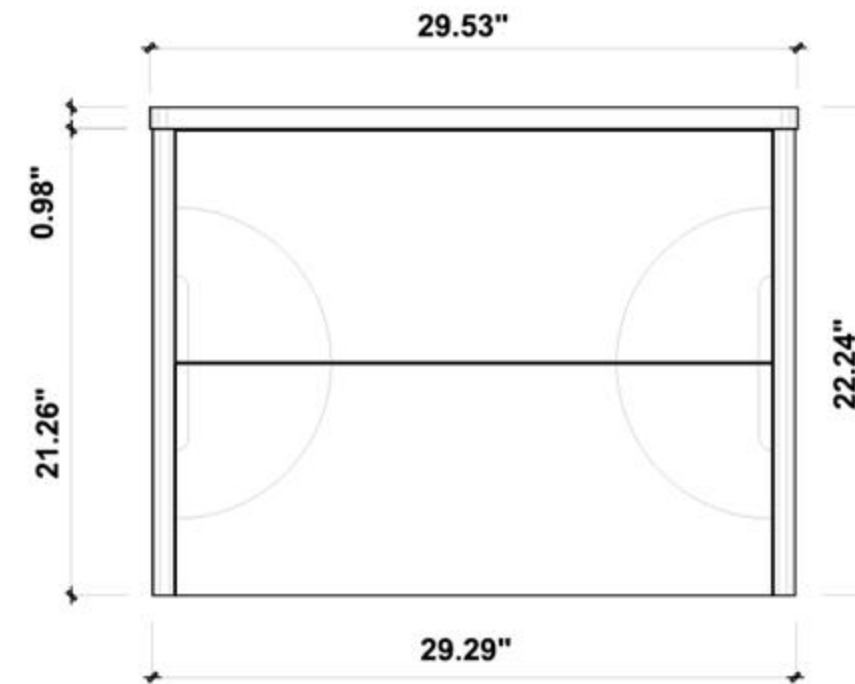

Colmar 30-inch:

- **Color Options:** Light Gray / Dark Gray
- **Countertop:** 1-Single faucet hole Premium Grade Acrylic Solid Surface (Gloss Finish)
- **Vanity Base:** Multi-layer Engineering Wood
- **Sink:** Premium Grade Acrylic Solid Surface (Gloss Finish)
- **Overall:** 2 Drawers
- **Dimensions:**
  - Cabinet: 29.29" W x 18.31" D x 21.26" H
  - Top: 29.53" W x 18.50" D x 0.98" H
  - Overall Dimensions: 29.53" W x 18.50" D x 22.24" H

FRONT ELEVATION