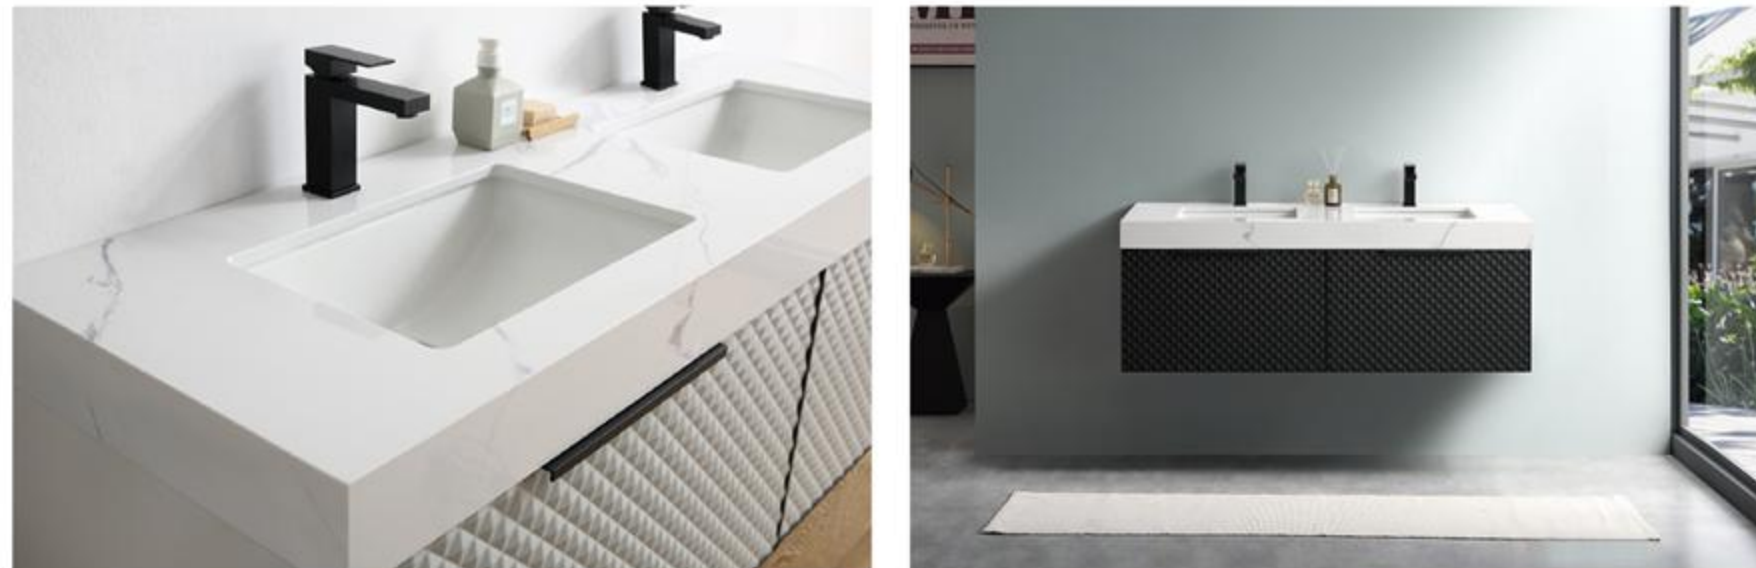

VANITY 60-INCH

Manarola 60-inch (Double-Sink; Wall Mount)

Manarola 60-inch:

- **Colors Options:** Black of Night / Light Gray
- **Countertop:** 2-Single faucet hole Premium Quartz
- **Vanity Base:** Multi-layer Engineering Wood
- **Sink:** Ceramic
- **Overall:** 2 Drawers
- **Dimensions:**
  - Cabinet: 57 7/8" W x 19 1/2" D x 17 3/4" H
  - Countertop: 58 1/4" W x 19 5/8" D x 3 7/8" H
  - Overall Dimensions: 58 1/4" W x 19 5/8" D x 21 5/8" H