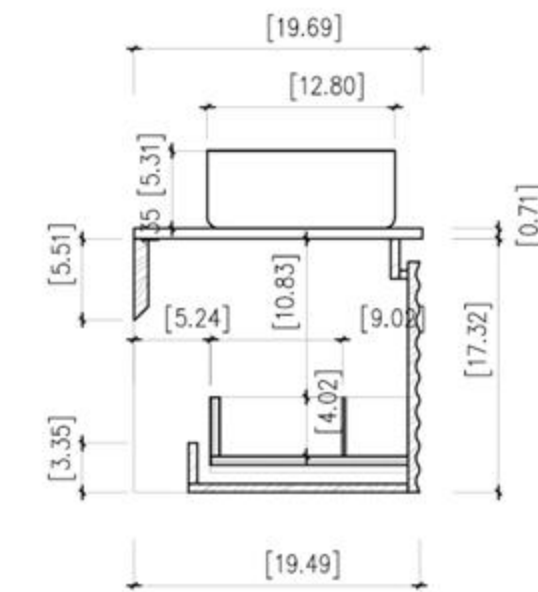

Cabinet: 35.83"W x 19.49"D x 17.32"H

Top: 36"W x 19.69"D x 0.71"H

Sink: 17.91"W x 12.80"D x 5.31"H

Overall Dimensions: 36"W x 19.69"D x 23.34"H

FRONT ELEVATION

SIDE ELEVATION

DRAWER PLAN DETAIL

Ocala-36"

Cabinet: 35.2"W x 20.28"D x 32.28"H

Top: 35.43"W x 20.47"D x 3.54"H

Overall Dimensions: 35.43"W x 20.47"D x 35.82"H

FRONT ELEVATION

SIDE ELEVATION

DRAWER PLAN DETAIL

Bibury 36"

Sebastian 36-inch (Single-Sink; Freestanding/Wall Mount)