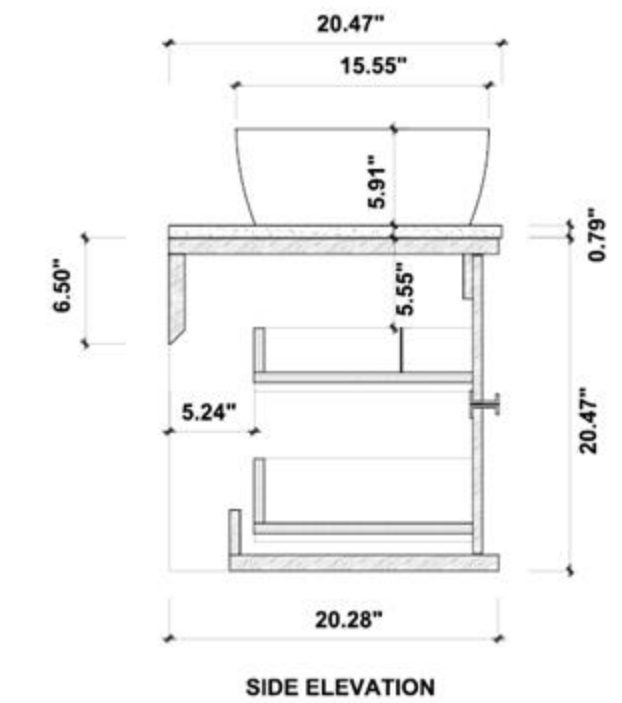

FRONT ELEVATION

SIDE ELEVATION

DRAWER PLAN DETAIL

Winchester-72"

Manarola 72-inch

(Double-Sink; Wall Mount)

Manarola 72-inch:

- **Color Options:** Black of Night / Light Gray
- **Countertop:** 2-Single faucet hole Premium Quartz
- **Vanity Base:** Multi-layer Engineering Wood
- **Sink:** Ceramic
- **Overall:** 2 Drawers
- **Dimensions:**
 - Cabinet: 72" W x 19 1/2" D x 17 3/4" H
 - Countertop: 72 1/2" W x 19 5/8" D x 3 7/8" H
 - Overall Dimensions: 72 1/2" W x 19 5/8" D x 21 5/8" H

Cabinet: 58.83" W x 19.49" D x 17.32" H
 Countertop: 59.06" W x 19.69" D x 0.71" H
 Sink: 17.91" W x 12.80" D x 5.31" H
 Overall Dimensions: 59.06" W x 19.69" D x 23.34" H

OCALA 60"

Barcelona 60-inch

(Double-Sink; Wall Mount)

Cabinet: 54.88"W x 18.31"D x 35.04"H

Top: 55.12"W x 18.50"D x 0.98"H

Overall Dimensions: 55.12"W x 18.50"D x 36.02"H

ANNECY-55"

Sintra 55-inch

(Double-Sink; Wall Mount)

Sintra 55-inch:

- **Color Options:** Whitewash Oak / Dark Walnut
- **Countertop:** 2-Single faucet hole Pure White Quartz
- **Vanity Base:** Multi-layer Engineering Wood
- **Sink:** Ceramic
- **Overall:** 4 Drawers
- **Dimensions:**

Cabinet: 54.88" W x 20.28" D x 20.47" H

Top: 55.12" W x 20.47" D x 0.79" H

Sink (each): 19.29" W x 15.55" D x 5.91" H

Overall Dimensions: 55.12" W x 20.47" D x 27.17" H

SINTRA-55"

Lugano 55-inch

(Double-Sink; Wall Mount)