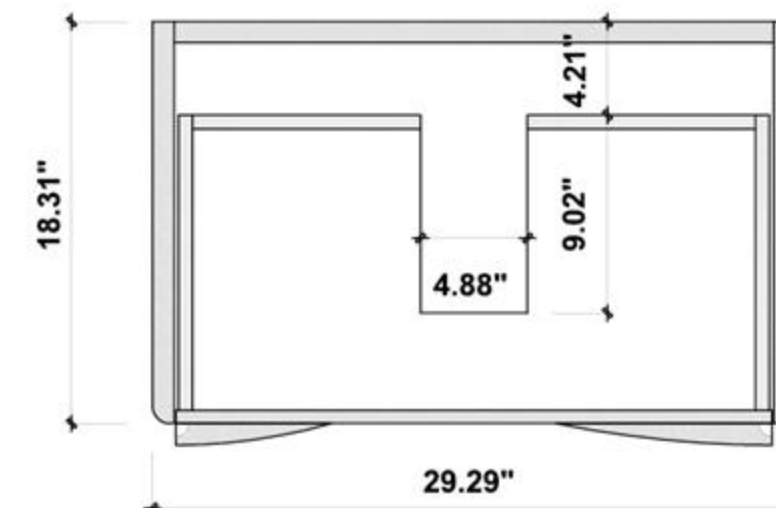

DRAWER PLAN DETAIL

COLMAR-30"