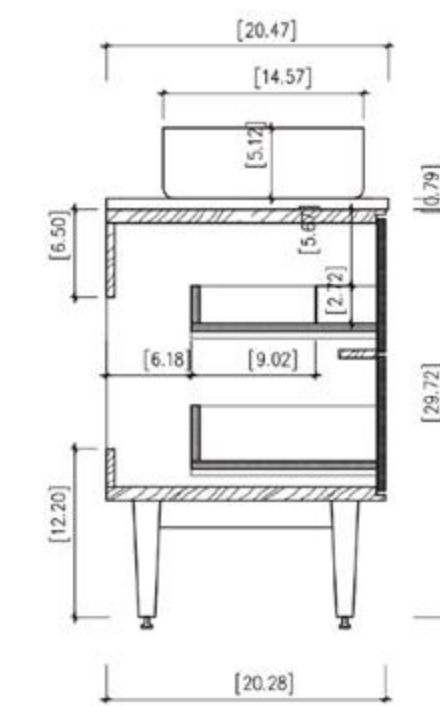

Cabinet: 35.2"W x 20.28"D x 32.28"H

Top: 35.43"W x 20.47"D x 3.54"H

Overall Dimensions: 35.43"W x 20.47"D x 35.82"H

FRONT ELEVATION

SIDE ELEVATION

DRAWER PLAN DETAIL

Bibury 36"

Sebastian 36-inch (Single-Sink; Freestanding/Wall Mount)

Cabinet: 29.29"W x 20.28"D x 29.72"H

Countertop: 29.53"W x 20.47"D x 0.79"H

Sink: 23.62"W x 14.57"D x 5.12"H

Overall Dimensions: 29.53"W x 20.47"D x 35.63"H

FRONT ELEVATION

SIDE ELEVATION

DRAWER PLAN DETAIL

PORTREE-30"

Texel 30-inch (Single-Sink; Freestanding)

Texel 30-inch:

- **Color Options:** Red Amber + Black / Navy Blue + Gold
- **Countertop:** 1-Single faucet hole Premium Black Marquina Quartz or Pure White Quartz
- **Vanity Base:** Multi-layer Engineering Wood
- **Sink:** Premium Black Marquina Quartz or Pure White Quartz
- **Overall:** 1 Drawer
- **Dimensions:**
 - Cabinet: 29.33"W x 20.28"D x 31.89"H
 - Top: 29.53"W x 20.47"D x 3.94"H
 - Overall Dimensions: 29.53"W x 20.47"D x 35.83"H