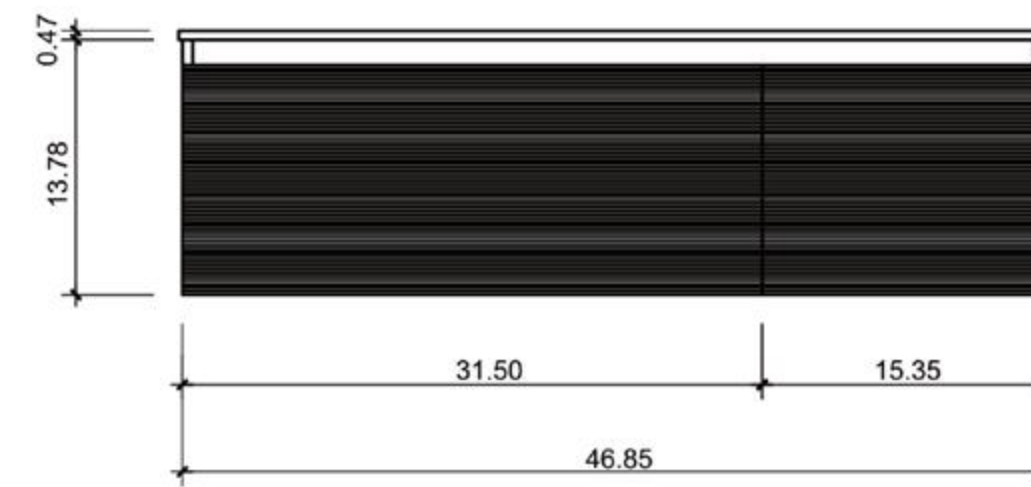

FRONT ELEVATION