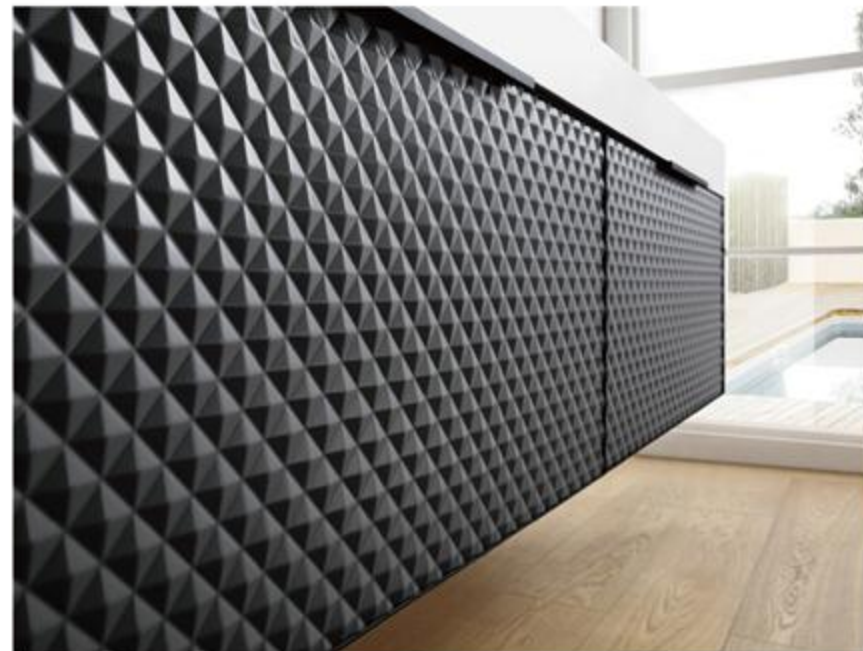

FRONT ELEVATION

SIDE ELEVATION

DRAWER PLAN DETAIL

Winchester-72"

Manarola 72-inch

(Double-Sink; Wall Mount)

Manarola 72-inch:

- **Color Options:** Black of Night / Light Gray
- **Countertop:** 2-Single faucet hole Premium Quartz
- **Vanity Base:** Multi-layer Engineering Wood
- **Sink:** Ceramic
- **Overall:** 2 Drawers
- **Dimensions:**
 - Cabinet: 72" W x 19 1/2" D x 17 3/4" H
 - Countertop: 72 1/2" W x 19 5/8" D x 3 7/8" H
 - Overall Dimensions: 72 1/2" W x 19 5/8" D x 21 5/8" H