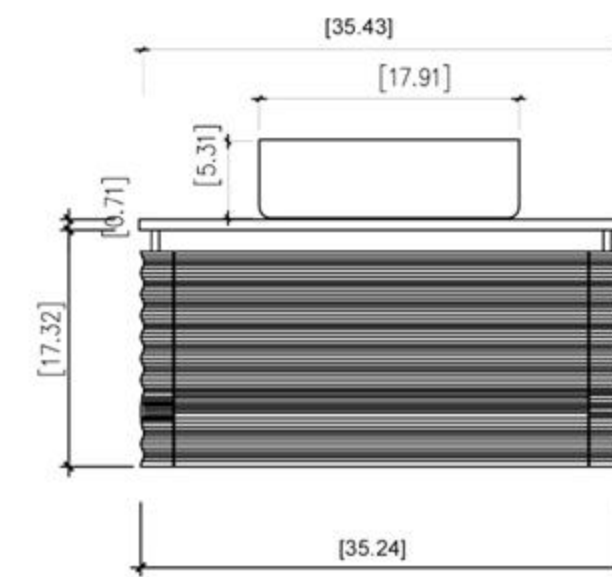

Cabinet: 35.83"W x 19.49"D x 17.32"H

Top: 36"W x 19.69"D x 0.71"H

Sink: 17.91"W x 12.80"D x 5.31"H

Overall Dimensions: 36"W x 19.69"D x 23.34"H

FRONT ELEVATION

SIDE ELEVATION

DRAWER PLAN DETAIL

Ocala-36"