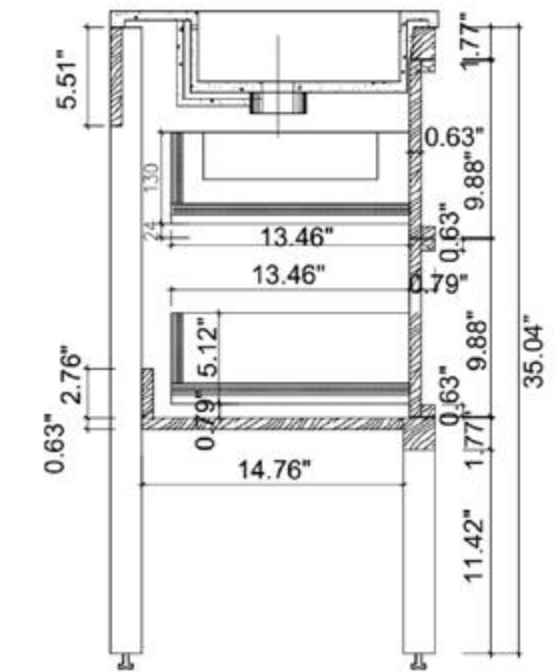

Cabinet: 35.2"W x 20.28"D x 32.28"H

Top: 35.43"W x 20.47"D x 3.54"H

Overall Dimensions: 35.43"W x 20.47"D x 35.82"H

FRONT ELEVATION

SIDE ELEVATION

DRAWER PLAN DETAIL

Bibury 36"

Sebastian 36-inch (Single-Sink; Freestanding/Wall Mount)

Dimensions:

Cabinet: 23.39"W x 18.31"D x 35.04"H

Top: 23.5"W x 18.50"D x 0.98"H

Overall Dimensions: 23.5"W x 18.50"D x 36.02"H

FRONT ELEVATION

SIDE ELEVATION

DRAWER PLAN DETAIL

Annecy 24"

Cabinet: 23.39" W x 18.31" D x 21.26" H

Top: 23.62" W x 18.50" D x 0.98" H

Overall Dimensions: 23.62" W x 18.50" D x 22.24" H

FRONT ELEVATION

SIDE ELEVATION

DRAWER PLAN DETAIL

COLMAR-24"

MIRROR