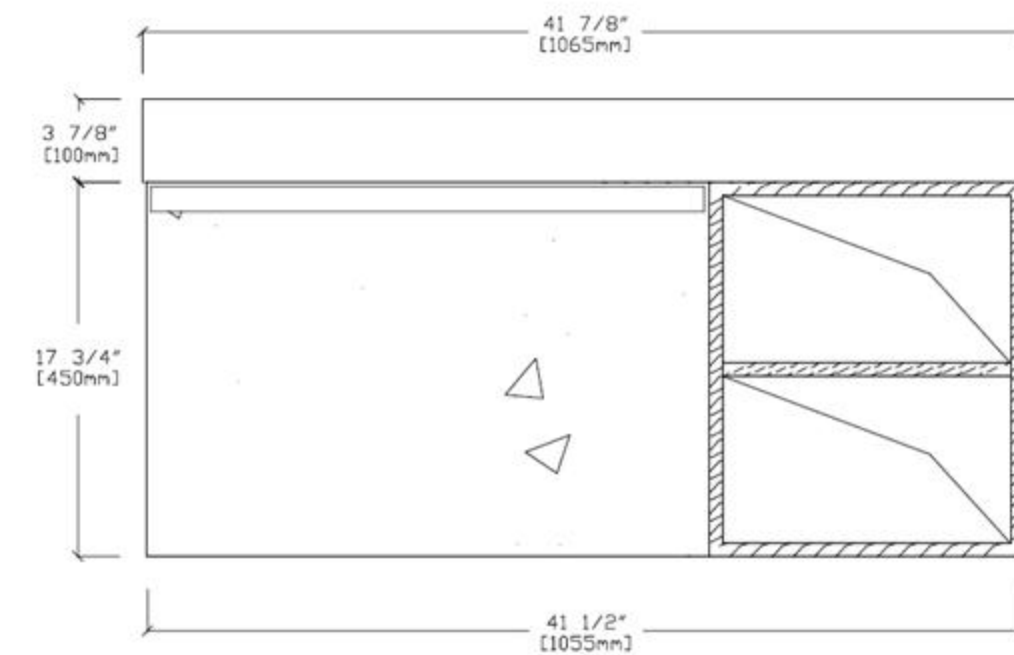

Lugano-42"

VANITY 42-INCH

Manarola 42-inch (Single-Sink; Wall Mount; Open Shelves)

Manarola 42-inch:

- **Color Options:** Red Amber + Walnut / Matte Black + Matte White
- **Countertop:** 1-Single faucet hole Premium Quartz
- **Vanity Base:** Multi-layer Engineering Wood
- **Sink:** Ceramic
- **Overall:** 1 Drawer with Open Shelves
- **Dimensions:**
 Cabinet: 41.5"W x 21.5"D x 17.75"H
 Top: 41.88"W x 21.63"D x 3.88"H
 Overall Dimensions: 41.88"W x 21.63"D x 21.63"H