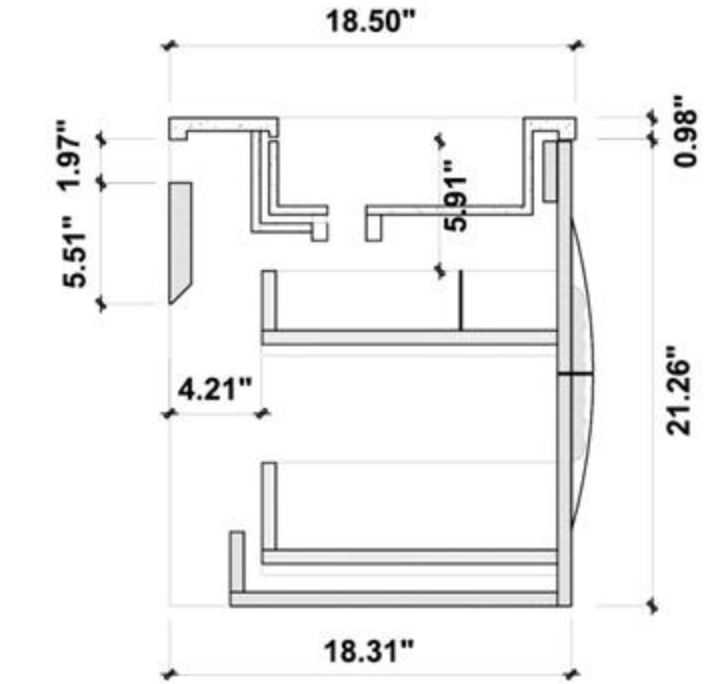

SIDE ELEVATION