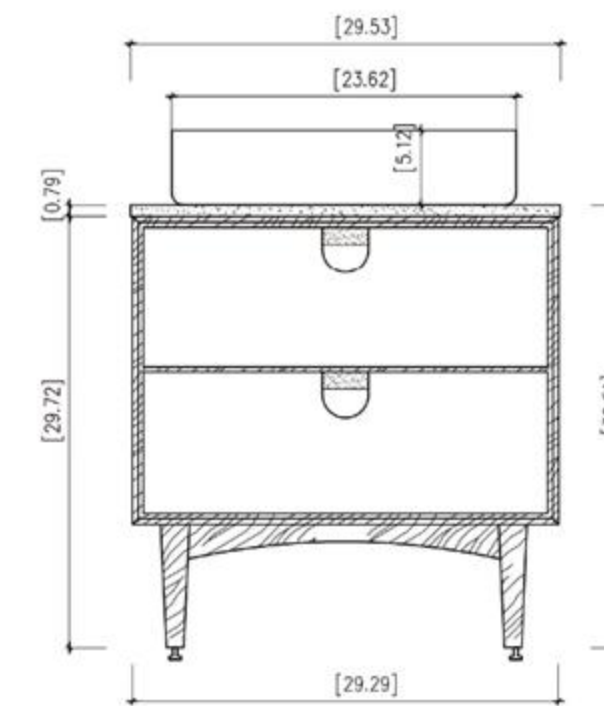

Ronda-30"

Portree 30-inch (Single-Sink; Freestanding)

Portree 30-inch:

- **Color Options:** Matte White / Walnut
- **Countertop:** 1-Single faucet hole Premium Pure White Quartz
- **Vanity Base:** Multi-layer Engineering Wood
- **Sink:** Ceramic
- **Overall:** 2 Drawers
- **Dimensions:**

Cabinet: 29.29"W x 20.28"D x 29.72"H

Countertop: 29.53"W x 20.47"D x 0.79"H

Sink: 23.62"W x 14.57"D x 5.12"H

Overall Dimensions: 29.53"W x 20.47"D x 35.63"H

FRONT ELEVATION

SIDE ELEVATION

DRAWER PLAN DETAIL